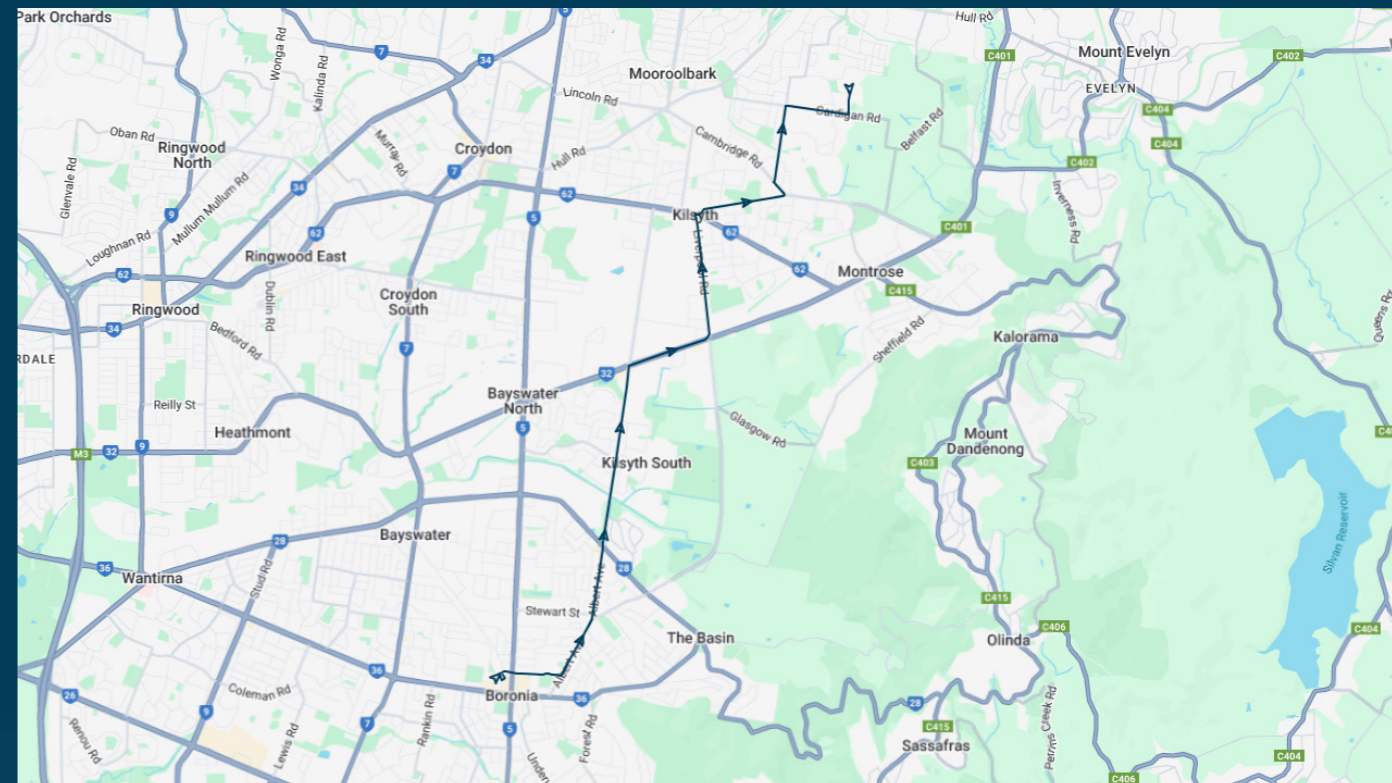

Billanook College

Route: 3425 | Morning

Stop ID	Stop Name	Time	Stop ID	Stop Name	Time
20998	Boronia Station	08:00			
jecon	Jennings Rd/Colchester Rd	08:07			
10279	Club Kilsyth/Colchester Rd	08:08			
44561	Billanook College	08:20			

Billanook College

Route: 3425 | Morning

TURN DIRECTIONS

Runs express via Left Erica Ave, Cont Chandler Rd, Left Albert Ave, Cont Colchester Rd to Jennings Rd/Colchester Rd. Then run express via Colchester Rd, Right Canterbury Rd, Left Liverpool Rd, Right Mt Dandenong Rd, Left Durham Rd, Left Cambridge Rd, Right Pembroke Rd, Right Cardigan Rd, Left into Billanook College

To view our list of live tracked services, visit www.venturabus.com.au

Timetable Printed : 30 September 2024

Times listed are estimated times only, it is advised to arrive at your stop earlier than the listed time to avoid missing your bus.

You can also download the Ventura Tracker app to view real time bus locations of all services