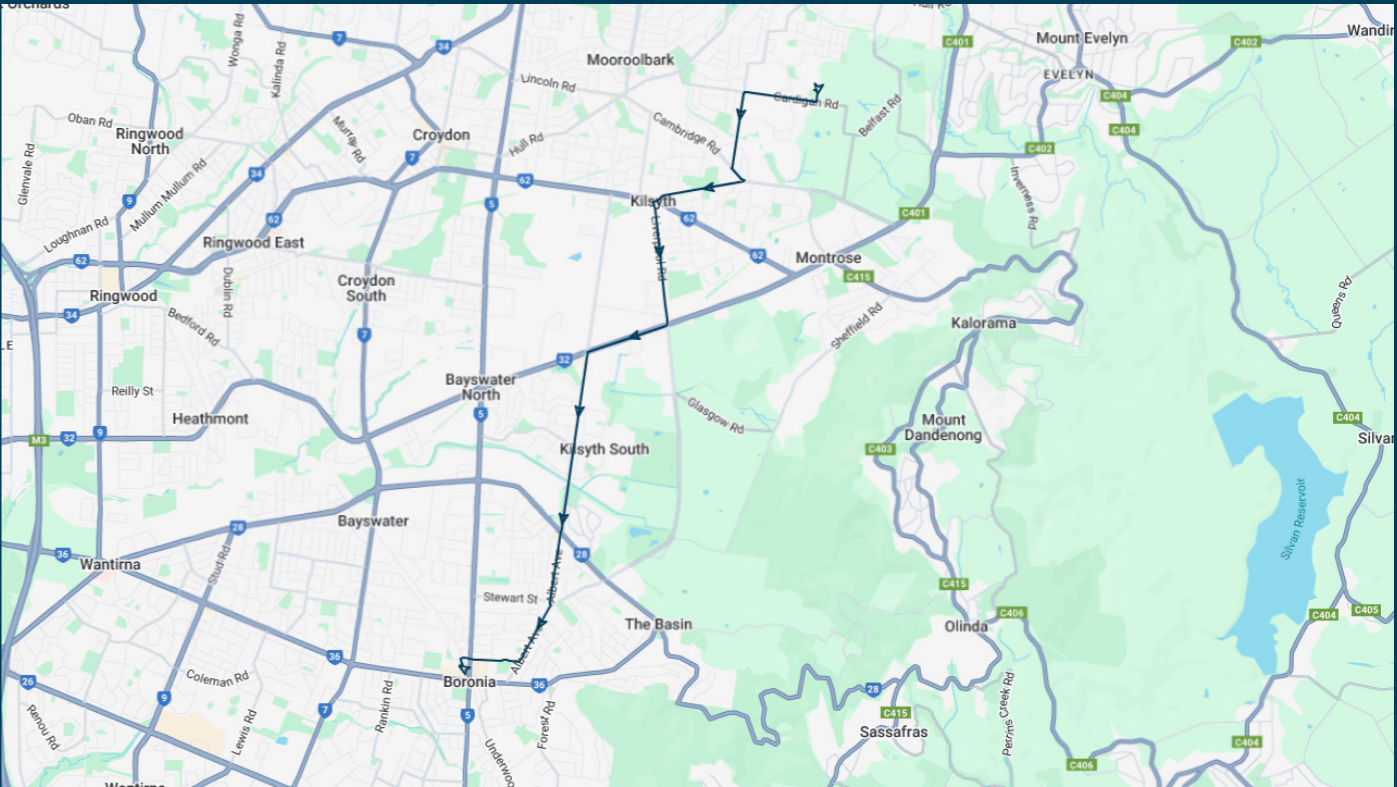

Billanook College

Route: 3426 | Afternoon

Stop ID	Stop Name	Time	Stop ID	Stop Name	Time
49467	Billanook College - Top Area	15:35			
jecos	Jennings Rd/Colchester Rd	15:48			
20998	Boronia Station	15:55			

Times listed are estimated times only, it is advised to arrive at your stop earlier than the listed time to avoid missing your bus.

You can also download the Ventura Tracker app to view real time bus locations of all services

[GET IT ON Google Play](#) [Download on the App Store](#)

Billanook College

Route: 3426 | Afternoon