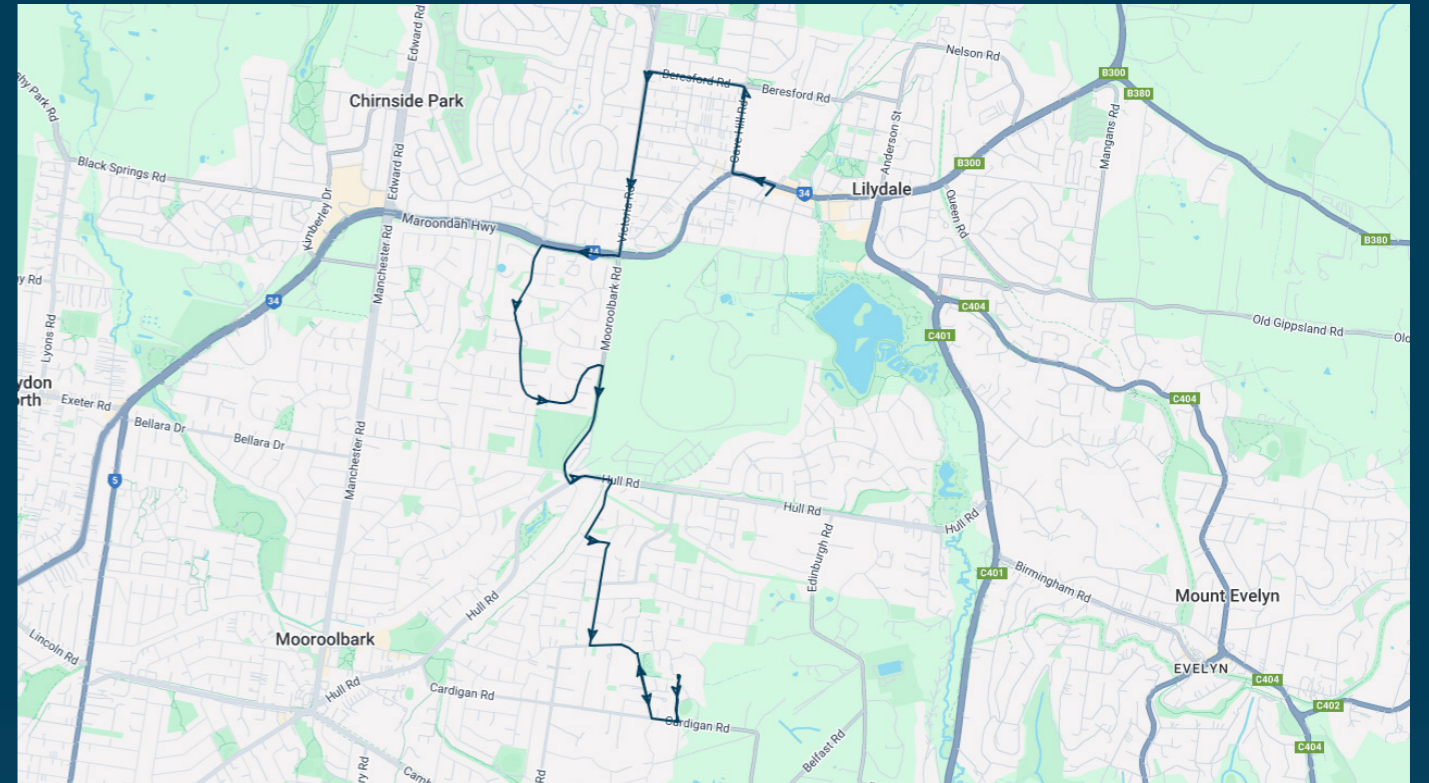

Billanook College

Route: 2563 | Morning

Stop ID	Stop Name	Time	Stop ID	Stop Name	Time
28197	Lilydale Station - Bay G	08:15			
22135	McComb St/Cave Hill Rd	08:16			
16670	Peden St/Victoria Rd	08:18			
7444	Mooroolbark Rd/Maroondah Hwy	08:20			
15693	Rolling Hills Primary School/Landscape Dr	08:23			
15694	Mooroolbark Rd/Hull Rd	08:30			
15695	Grace Ave/Carronvale Rd	08:33			
16611	May Rd/Blackburn Rd	08:35			
44561	Billanook College	08:40			
44563	Mooroolbark East Primary School	08:42			

Times listed are estimated times only, it is advised to arrive at your stop earlier than the listed time to avoid missing your bus.

You can also download the Ventura Tracker app to view real time bus locations of all services

Billanook College

Route: 2563 | Morning