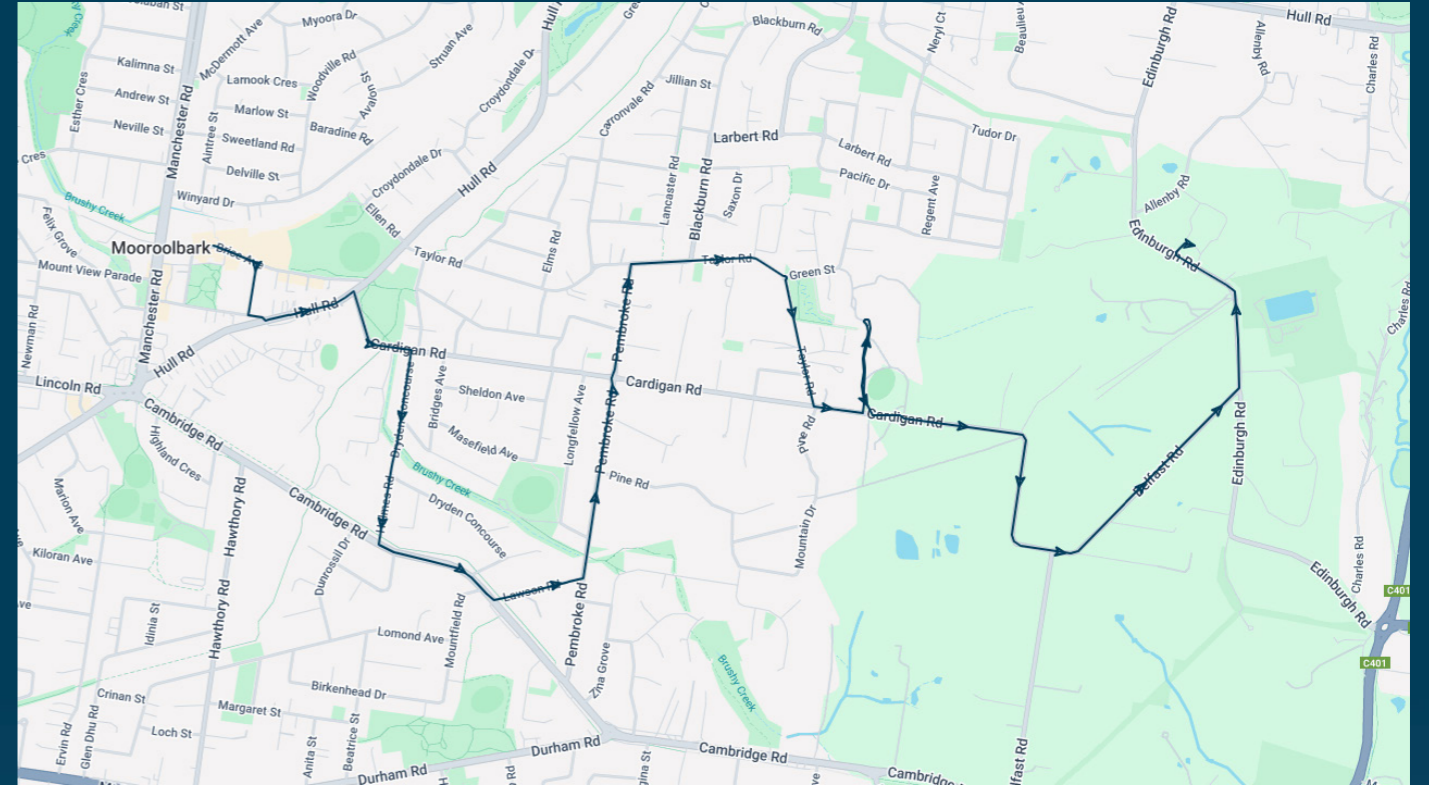

Billanook College

Route: 2700 | Morning

Stop ID	Stop Name	Time	Stop ID	Stop Name	Time
21294	Mooroolbark Station	08:25			
46595	Yarra Hills Secondary College/Bathurst St	08:26			
44562	St Peter Julian Eymard Primary School	08:27			
16615	Holmes Rd/Dryden Con	08:29			
23526	Cambridge Rd/Lawson Rd	08:31			
16613	Longfellow Ave/Pembroke Rd	08:32			
16612	Cardigan Rd/Pembroke Rd	08:34			
49438	Mooroolbark East Primary School/Taylor Rd	08:37			
44561	Billanook College - Bottom Area	08:38			
44543	Edinburgh College	08:43			

Billanook College

Route: 2700 | Morning

TURN DIRECTIONS

Via Left Brice Ave, Right Bathurst St, Left Charles St, Left Hull Rd, Right Cardigan Rd, Right Dryden Concourse, Cont Holmes Rd, Left Lawson Rd, Left Pembroke Rd, Right Taylor Rd, Left Cardigan Rd, Left into Billanook College, Left Cardigan Rd, Left Belfast Rd, Left Edinburgh Rd, Right into Edinburgh College