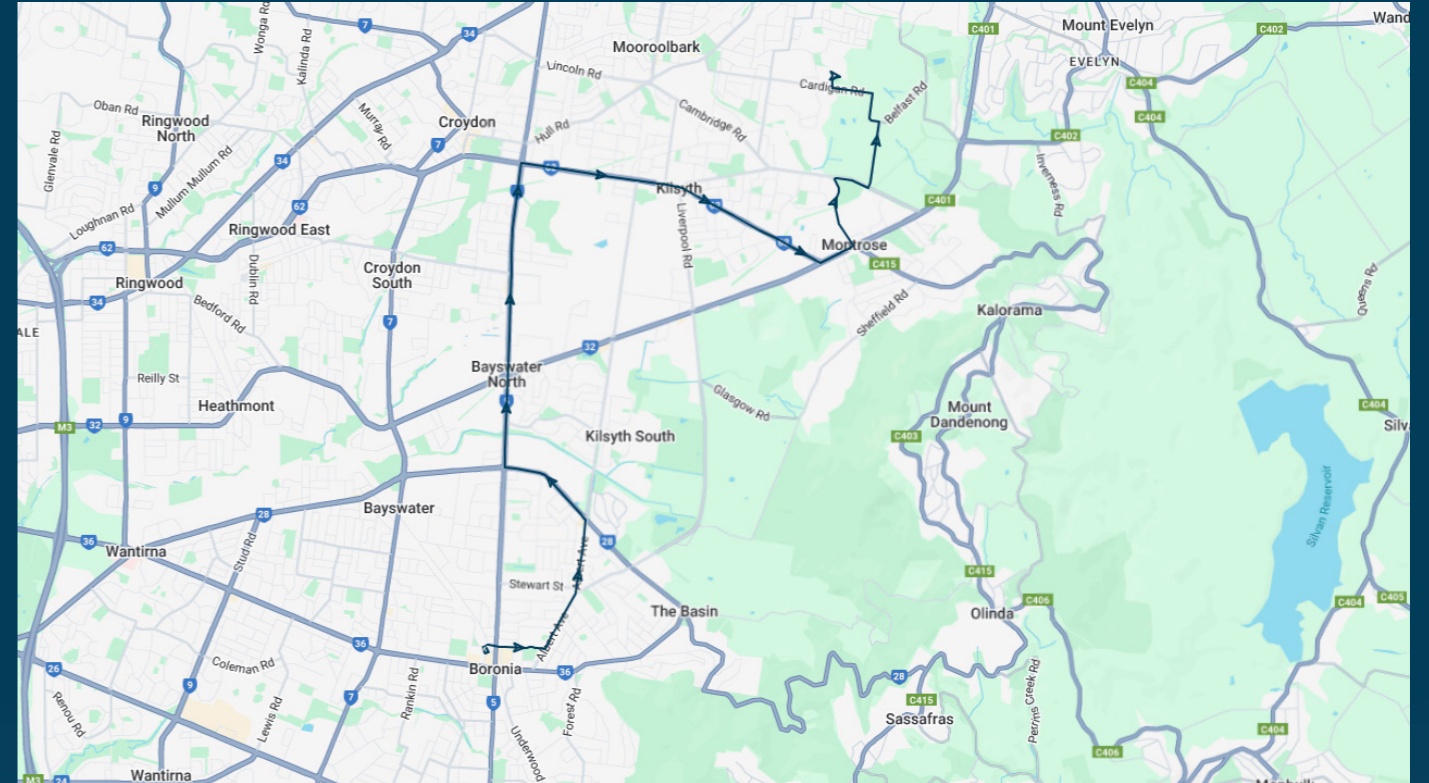

Times listed are estimated times only, it is advised to arrive at your stop earlier than the listed time to avoid missing your bus.

You can also download the Ventura Tracker app to view real time bus locations of all services

Billanook College

Route: 3429 | Morning