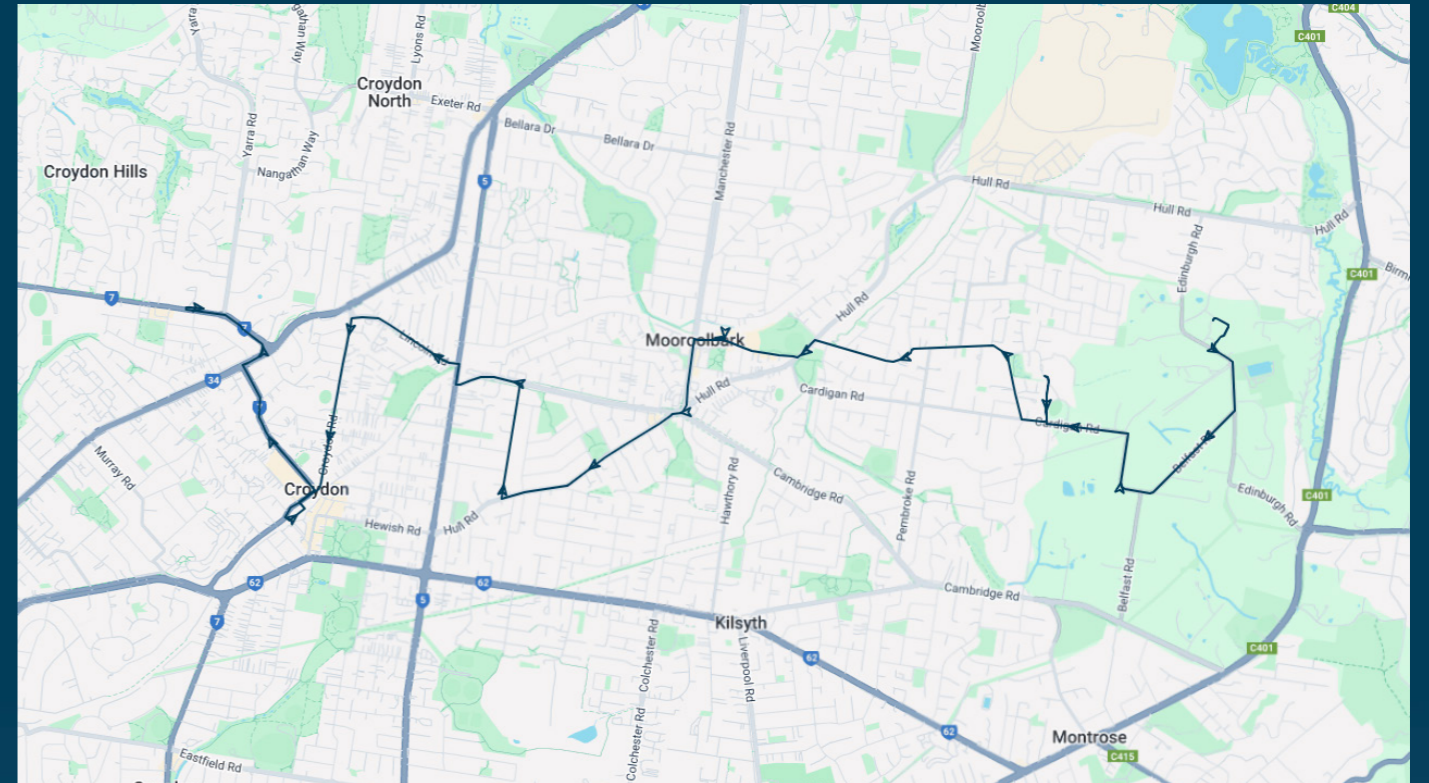

Billanook College

Route: 2570 | Afternoon

Stop ID	Stop Name	Time	Stop ID	Stop Name	Time
44543	Edinburgh College	15:35			
44561	Billanook College - Bottom Area	15:40			
44563	Mooroolbark East Primary School	15:42			
12806	Mooroolbark CFA/Hull Rd	15:43			
12805	Mooroolbark Community Centre/Brice Ave	15:44			
21294	Mooroolbark Station	15:45			
11093	Mooroolbark Bowls Club/Hull Rd	15:46			
11094	Nuraylia Ave/Hull Rd	15:47			
11095	Sabato St/Hull Rd	15:48			
11096	Silver Ley Rd/Hull Rd	15:48			
15685	Hull Rd/Allendale Rd	15:49			
15686	Yallambee Way/Allendale Rd	15:50			
10164	Clement Cres/Croydon Rd	15:53			
10165	Grandview Ave/Croydon Rd	15:53			
10166	Melba College/Croydon Rd	15:54			
10167	Croydon Primary School/Croydon Rd	15:54			
28719	Croydon Station	15:56			
12757	Croydon Primary School/Kent Ave	15:57			
12756	Somerset Cres/Kent Ave	15:59			
12755	Maroondah Hwy/Kent Ave	16:01			
8774	Maroondah Hwy/Yarra Rd	16:03			
44495	Luther College	16:05			

Times listed are estimated times only, it is advised to arrive at your stop earlier than the listed time to avoid missing your bus.

You can also download the Ventura Tracker app to view real time bus locations of all services

Billanook College

Route: 2570 | Afternoon

TURN DIRECTIONS

Picks up at the bottom pick up area ### Via Left Edinburgh Rd, Right Belfast Rd, Right Cardigan Rd, Right into Billanook College, Right Cardigan Rd, Right Taylor Rd, Left Hull Rd, Right Brice Ave, Right into Mooroolbark Station, Left Brice Ave, Left Manchester Rd, Right Hull Rd, Right Allendale Rd, Left Lincoln Rd, Right Dorset Rd, Left Lincoln Rd, Left Croydon Rd, Cont Wicklow Ave, Left Devon St, Left into Croydon Station, Right Wicklow Ave, Left Kent Ave, Right Maroondah Hwy, Left Yarra Rd, Cont Plymouth Rd to Luther College

To view our list of live tracked services, visit www.venturabus.com.au

Timetable Printed : 9 October 2024