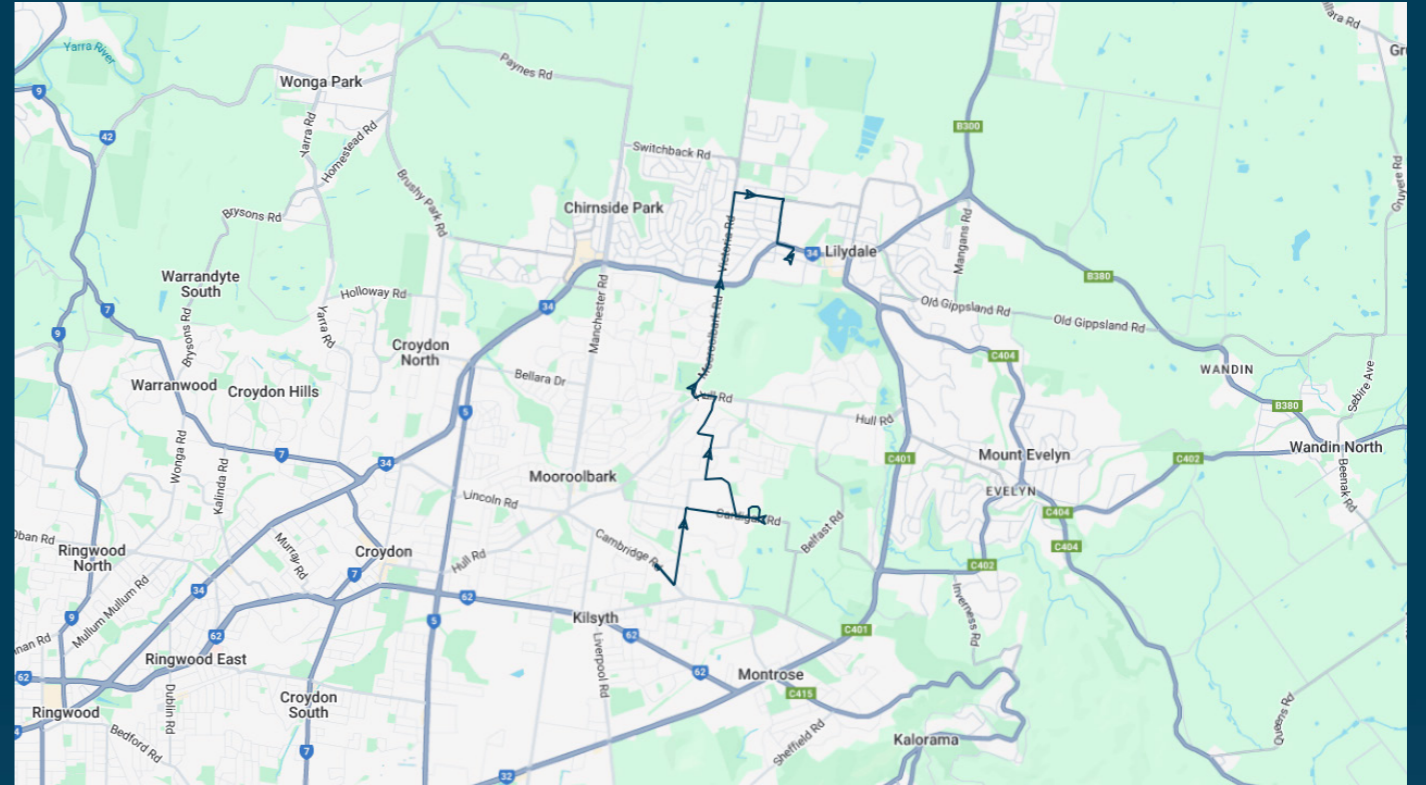

Billanook College

Route: 2628 | Afternoon

Stop ID	Stop Name	Time	Stop ID	Stop Name	Time
49467	Billanook College - Top Area	15:20			
15696	May Rd/Blackburn Rd	15:25			
23527	Grace Ave/Carronvale Rd	15:27			
16609	Mooroolbark Rd/Hull Rd	15:29			
23523	Peden St/Victoria Rd	15:38			
22136	McComb St/Cave Hill Rd	15:42			
28197	Lilydale Station	15:45			

Billanook College

Route: 2628 | Afternoon

TURN DIRECTIONS

Picks up at the top pick up area ### Via Right Cardigan Rd, Right Taylor Rd, Right Blackburn Rd, Left Jillian St, Right Carronvale Rd, Left Hull Rd, Right Mooroolbark Rd, Cont Victoria Rd, Right Beresford Rd, Right Cave Hill Rd, Left Maroondah Hwy, Right William St West, Left John St, Left William St East to Lilydale Station

To view our list of live tracked services, visit www.venturabus.com.au
Timetable Printed : 30 September 2024

Times listed are estimated times only, it is advised to arrive at your stop earlier than the listed time to avoid missing your bus.

You can also download the Ventura Tracker app to view real time bus locations of all services