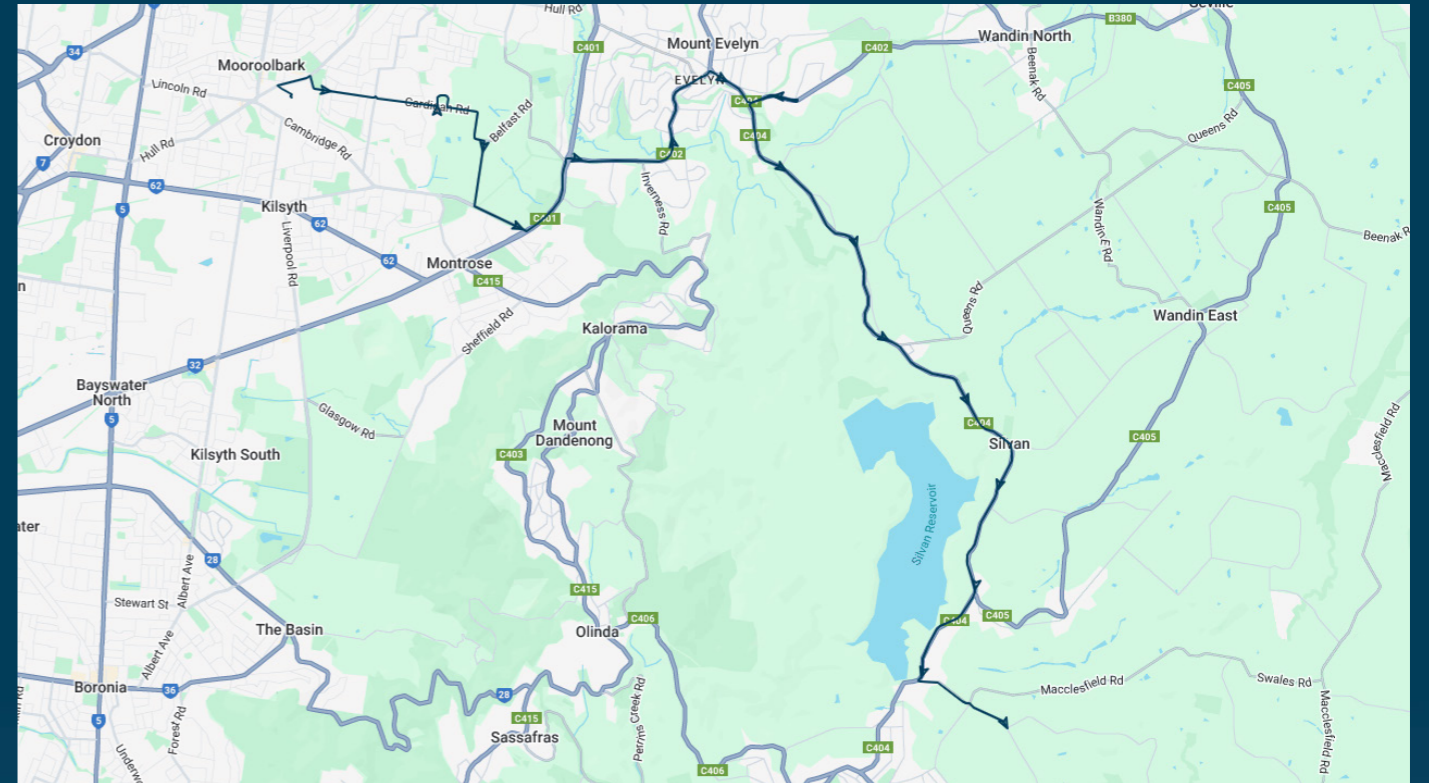

Billanook College

Route: 5223 (SBSC) | Afternoon

Stop ID	Stop Name	Time	Stop ID	Stop Name	Time
	Yarra Hills Secondary College	15:15			
44561	Billanook College	15:25			
14546	Mt Evelyn - Wray Cres/York Rd	15:37			
14547	Joy Rd/Monbulk Rd	15:38			
	St Mary's Primary School	15:40			
14548	Mt Evelyn PS - Clegg Rd/Monbulk Rd	15:40			
14549	Ormeau Rd/Monbulk Rd	15:41			
14551	Margaret Rd/Monbulk Rd	15:42			
14552	Hunter Rd/Monbulk Rd	15:45			
14553	Rhonda Rd/Monbulk Rd	15:46			
14554	Henderson Hill Rd/Monbulk Rd	15:48			
14555	Queens Rd/Monbulk Rd	15:48			
14556	Silvan - Reservoir/Monbulk Rd	15:50			
14557	279 Monbulk Rd	15:51			
14558	Silvan Football Oval/Monbulk Rd	15:52			
14559	Ferndale Rd/Monbulk Rd	15:54			
14561	Monbulk-Seville Rd/Monbulk Rd	15:56			
14562	401 Monbulk Rd	15:57			
14563	Anderson Rd/Monbulk Rd	15:57			
14564	Old Emerald Rd/Monbulk Rd	15:58			
	Old Emerald Rd/Macclesfield Rd	15:59			
	Coulson Rd/Old Emerald Rd	16:00			

Times listed are estimated times only, it is advised to arrive at your stop earlier than the listed time to avoid missing your bus.

You can also download the Ventura Tracker app to view real time bus locations of all services

Billanook College

Route: 5223 (SBSC) | Afternoon