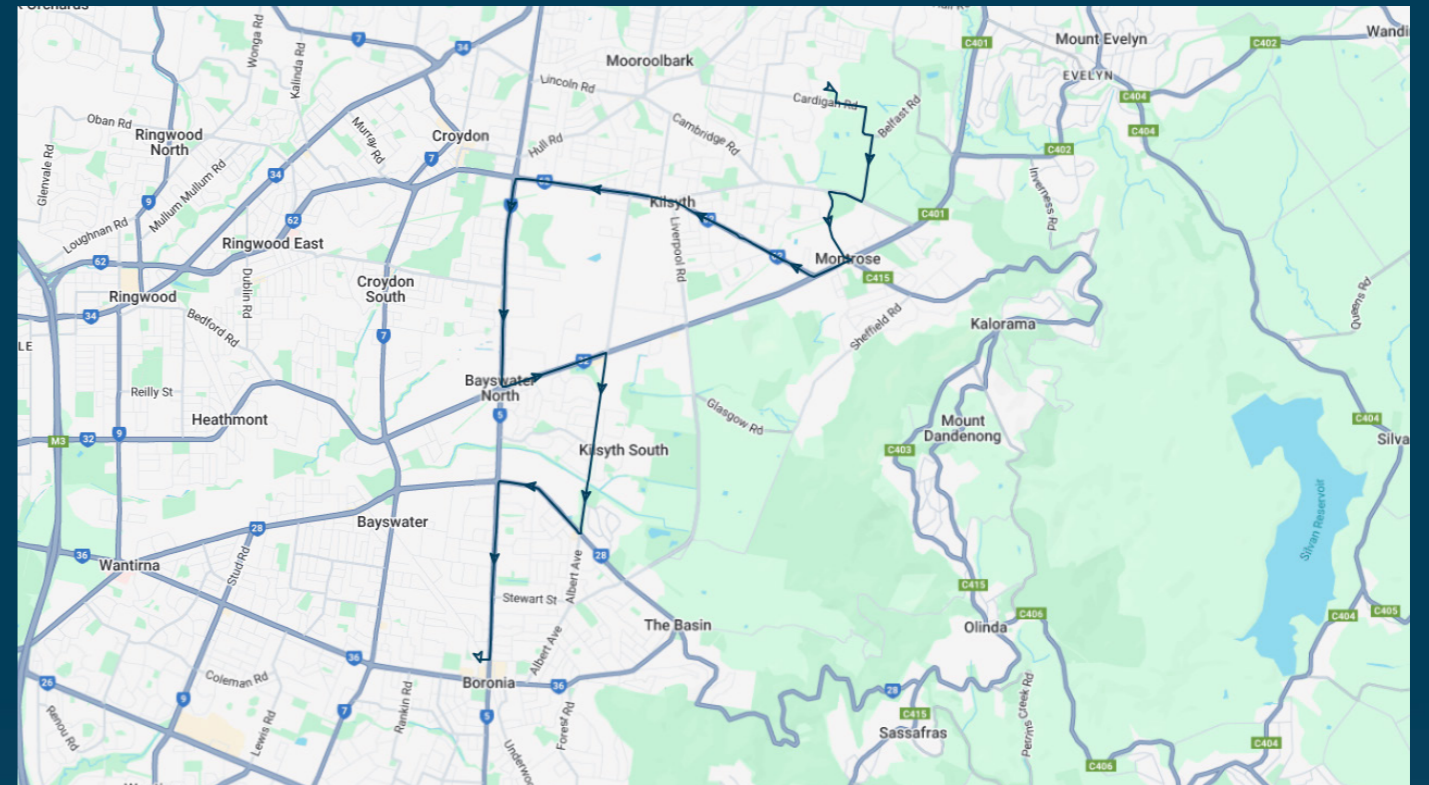

Times listed are estimated times only, it is advised to arrive at your stop earlier than the listed time to avoid missing your bus.

You can also download the Ventura Tracker app to view real time bus locations of all services

Billanook College

Route: 3430 | Afternoon

TURN DIRECTIONS

Picks up at the top pick up area ### Via Left Cardigan Rd, Right Belfast Rd, Right Cambridge Rd, Left Montrose Rd, Right Mt Dandenong Rd, Veer Left Mt Dandenong Rd, Left Dorset Rd, Left Canterbury Rd, Right Colchester Rd, Right Mountain Hwy, Left Dorset Rd, Right Chandler Rd, Left into Boronia Station

To view our list of live tracked services, visit www.venturabus.com.au

Timetable Printed : 30 September 2024