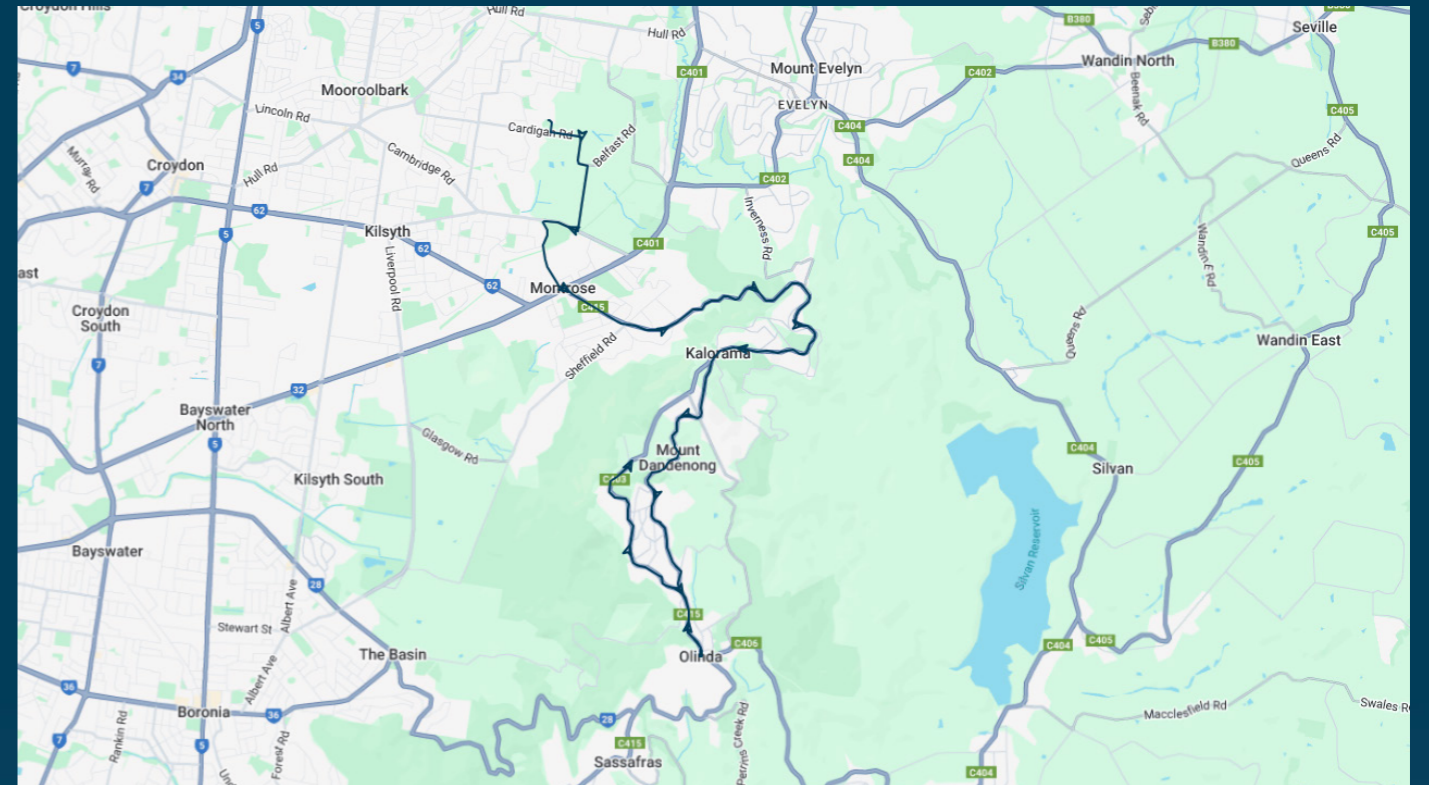

Times listed are estimated times only, it is advised to arrive at your stop earlier than the listed time to avoid missing your bus.

You can also download the Ventura Tracker app to view real time bus locations of all services

Billanook College

Route: 3424 | Afternoon