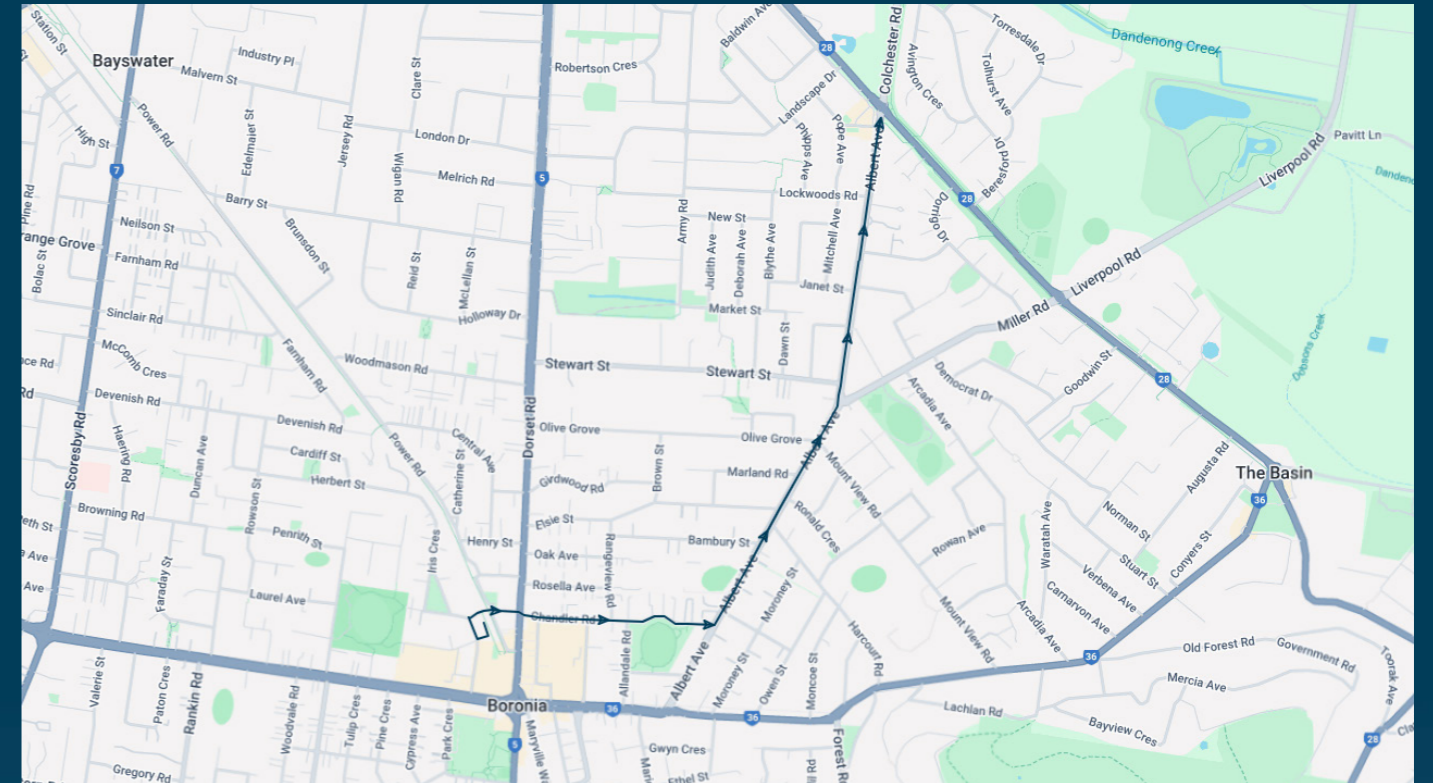

Billanook College

Route: 3437 | Afternoon

Stop ID	Stop Name	Time	Stop ID	Stop Name	Time
20998	Boronia Station	16:00			
15838	Dorset Rd/Chandler Rd	16:01			
8968	Chandler Park/Chandler Rd	16:02			
8969	Boronia K-12 College/Albert Ave	16:03			
8970	Elsie St/Albert Ave	16:04			
8971	Olive Gr/Albert Ave	16:05			
8972	Stewart St/Albert Ave	16:06			
8973	Janet St/Albert Ave	16:07			
8974	Lockwoods Rd/Albert Ave	16:08			
8975	Alchester Village/Albert Ave	16:09			

Times listed are estimated times only, it is advised to arrive at your stop earlier than the listed time to avoid missing your bus.

You can also download the Ventura Tracker app to view real time bus locations of all services

Billanook College

Route: 3437 | Afternoon