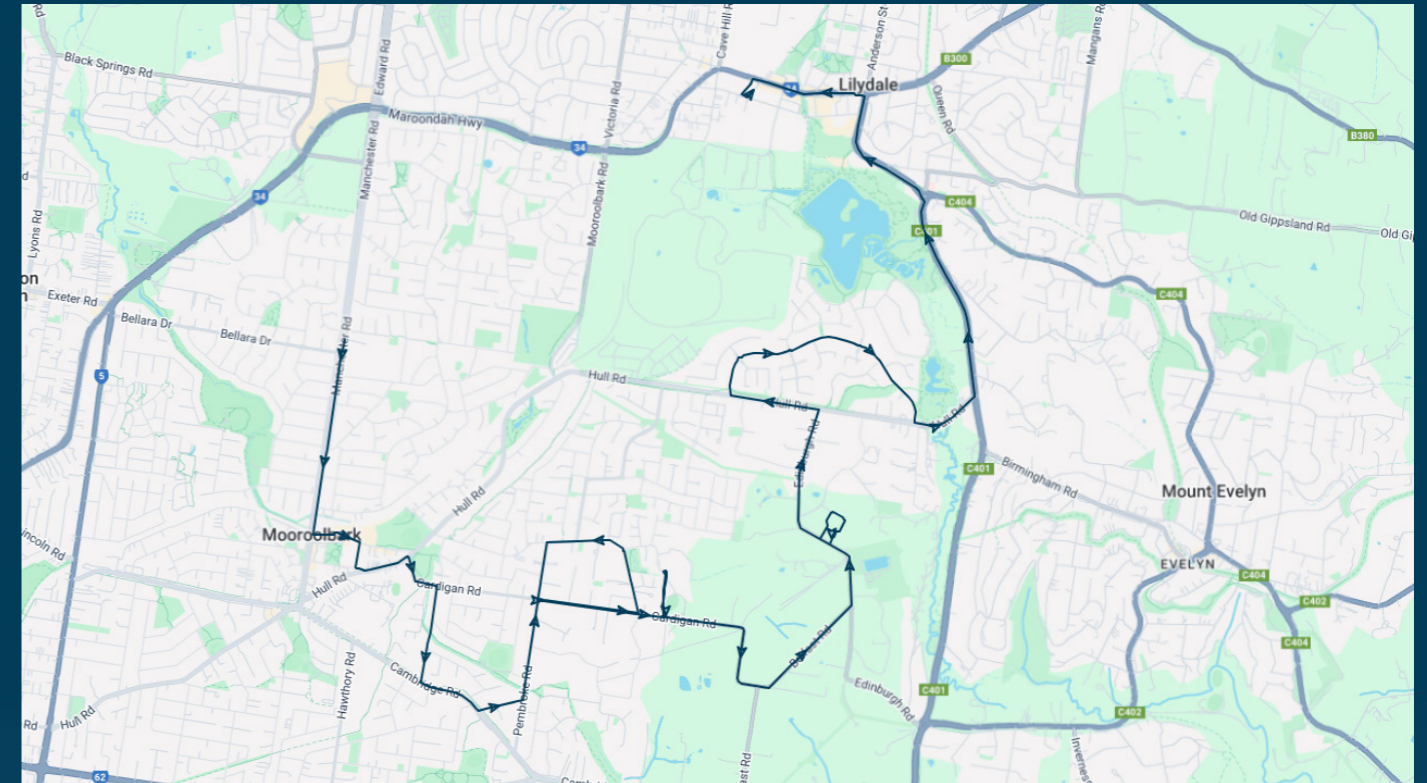

Times listed are estimated times only, it is advised to arrive at your stop earlier than the listed time to avoid missing your bus.

You can also download the Ventura Tracker app to view real time bus locations of all services

Billanook College

Route: 2629 | Afternoon