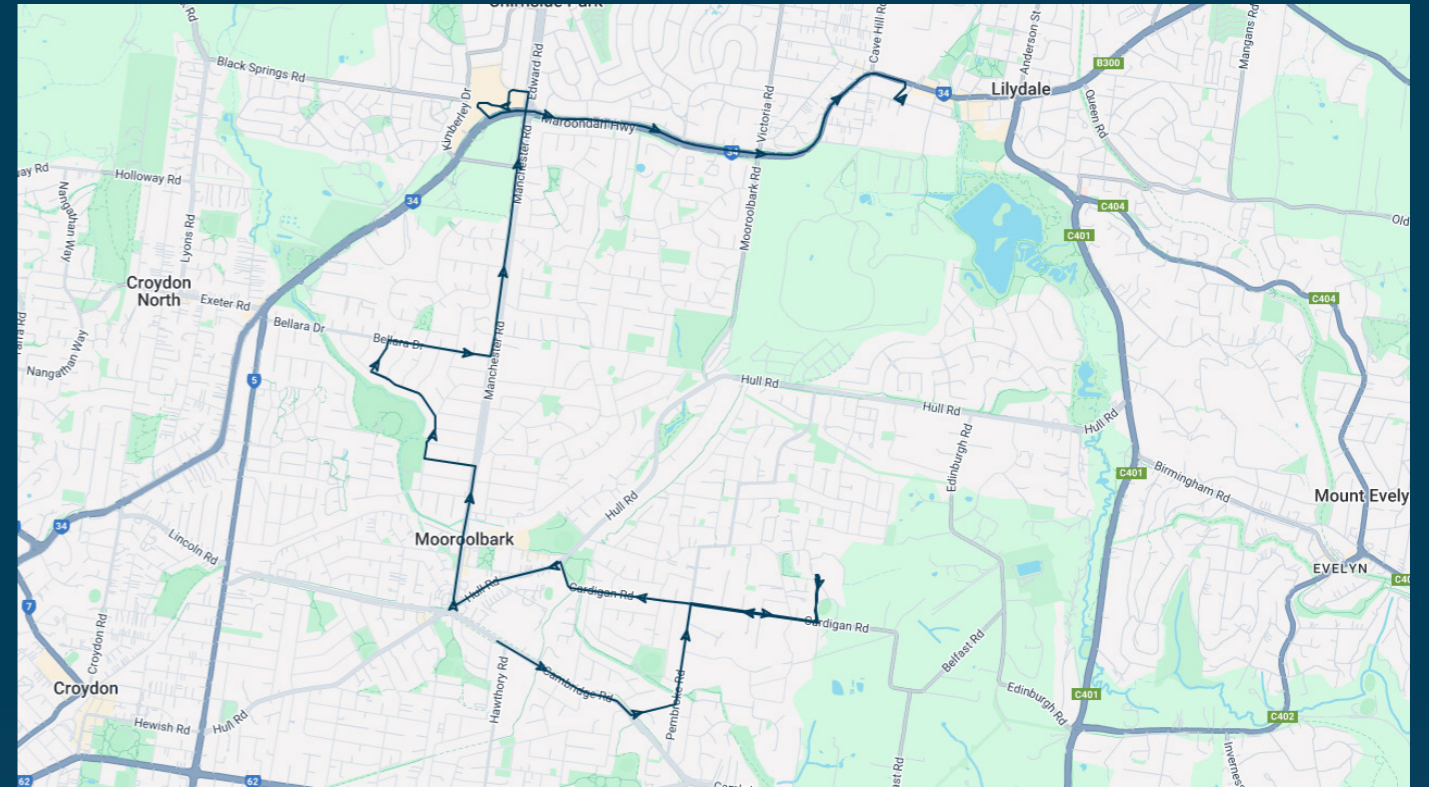

Billanook College

Route: 2552 | Afternoon

Stop ID	Stop Name	Time	Stop ID	Stop Name	Time
11052	Yarra Hills Secondary College	15:15			
23526	Cambridge Rd/Lawson Rd	15:16			
16613	Longfellow Ave/Pembroke Rd	15:17			
44561	Billanook College - Bottom Area	15:20			
44562	St Peter Julian Eymard Primary School	15:25			
14383	Diane Cres/Manchester Rd	15:29			
13442	Monomeith St/Bellara Dr	15:35			
13441	Highview Dr/Bellara Dr	15:36			
13440	Sheridan Ave/Manchester Rd	15:38			
13439	Erskine Rdge/Manchester Rd	15:39			
13438	Savanna Dr/Manchester Rd	15:40			
13437	Fletcher Rd/Manchester Rd	15:41			
21296	Chirside Park SC	15:45			
7567	Sheppards Lane/Maroondah Hwy	15:47			
7566	Rolling Hills PS/Maroondah Hwy	15:49			
7565	Victoria Rd/Maroondah Hwy	15:51			
7564	Albert Hill Rd/Maroondah Hwy	15:53			
28197	Lilydale Station	15:55			

Billanook College

Route: 2552 | Afternoon

TURN DIRECTIONS

Picks up at the bottom pick up area ### Via Cambridge Rd, Left Lawson Rd, Left Pembroke Rd, Right Cardigan Rd, Left into Billanook, Right Cardigan Rd, Left Hull Rd, Right Manchester Rd, Left Andrew St, Right Esther Cres, Right Bulga St, Right Bellara Dr, Left Manchester Rd, Cont Edward Rd, Left View Point Rd, to Chirside Park, then Left Maroondah Hwy, Right William St West, Left John St, Left William St East to Lilydale Station

To view our list of live tracked services, visit www.venturabus.com.au
Timetable Printed : 30 September 2024

Times listed are estimated times only, it is advised to arrive at your stop earlier than the listed time to avoid missing your bus.

You can also download the Ventura Tracker app to view real time bus locations of all services