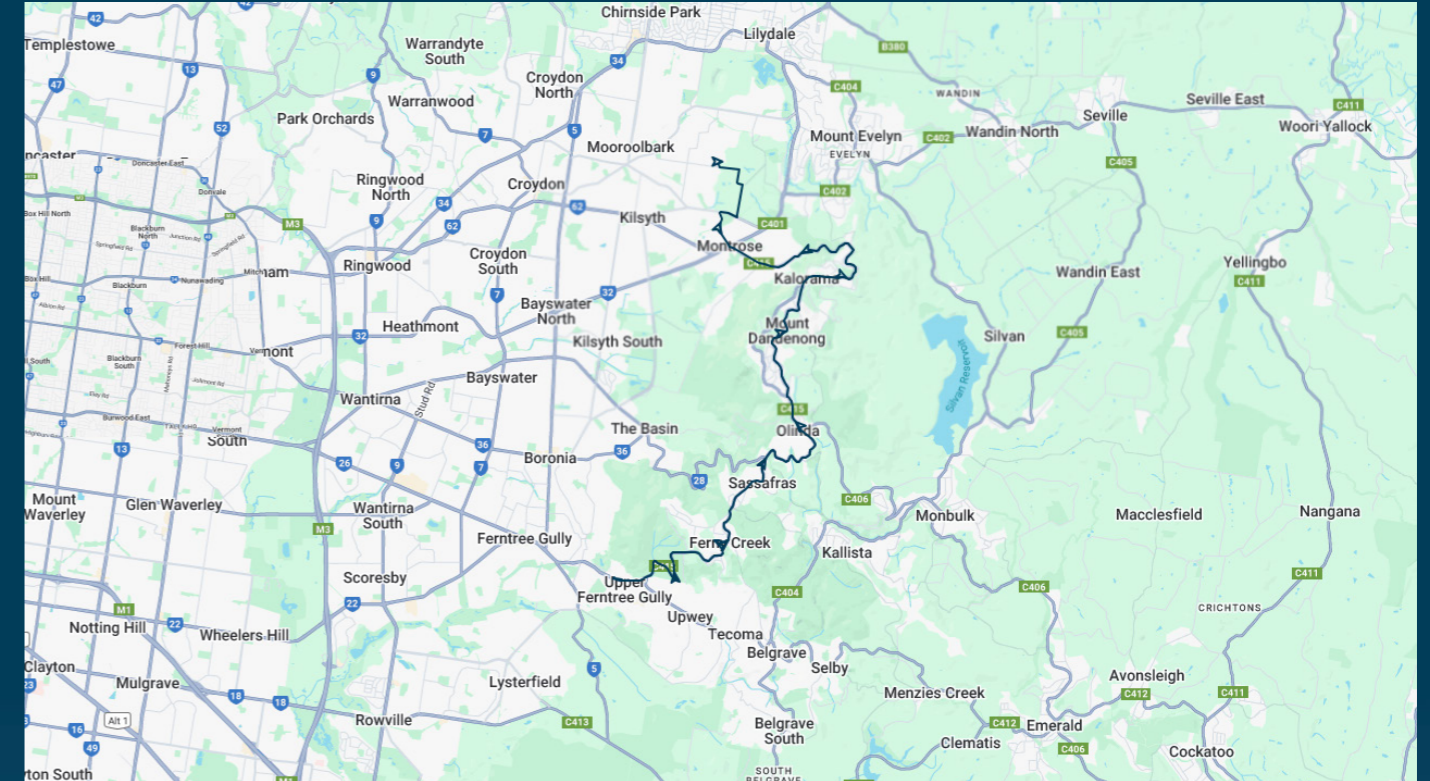

Times listed are estimated times only, it is advised to arrive at your stop earlier than the listed time to avoid missing your bus.

You can also download the Ventura Tracker app to view real time bus locations of all services

Billanook College

Route: 3427 | Morning

TURN DIRECTIONS

Via Left Burwood Hwy, Left Mt Dandenong Tourist Rd, Left Old Main Rd, Left Mt Dandenong Tourist Rd, Right Monash Ave, Right Mt Dandenong Tourist Rd, Left Ridge Rd, Right into Kellys, Left Mt Dandenong Tourist Rd, Cont Montrose Rd, Right Cambridge Rd, Left Belfast Rd, Left Cardigan Rd, Right into Billanook College

To view our list of live tracked services, visit www.venturabus.com.au
Timetable Printed : 30 September 2024