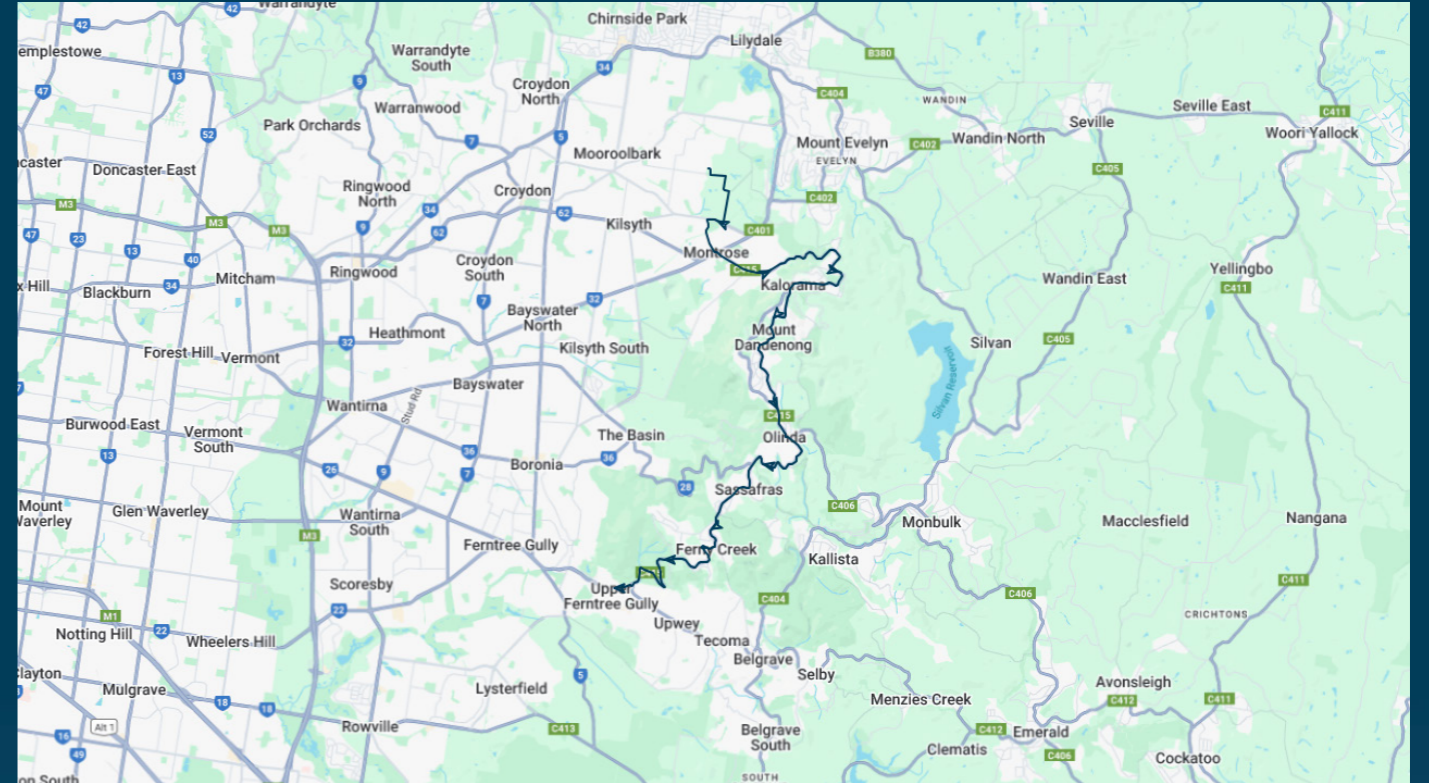

Times listed are estimated times only, it is advised to arrive at your stop earlier than the listed time to avoid missing your bus.

You can also download the Ventura Tracker app to view real time bus locations of all services

Billanook College

Route: 3428 | Afternoon

TURN DIRECTIONS

Picks up at the top pick up area ### Via Left Cardigan Rd, Right Belfast Rd, Right Cambridge Rd, Left Montrose Rd, Cont Mt Dandenong Tourist Rd, Left Monash Ave, Left Mt Dandenong Tourist Rd, Right Old Main Rd, Right Mt Dandenong Tourist Rd, Right Burwood Hwy to Upper Ferntree Gully Station

To view our list of live tracked services, visit www.venturabus.com.au

Timetable Printed : 2 October 2024