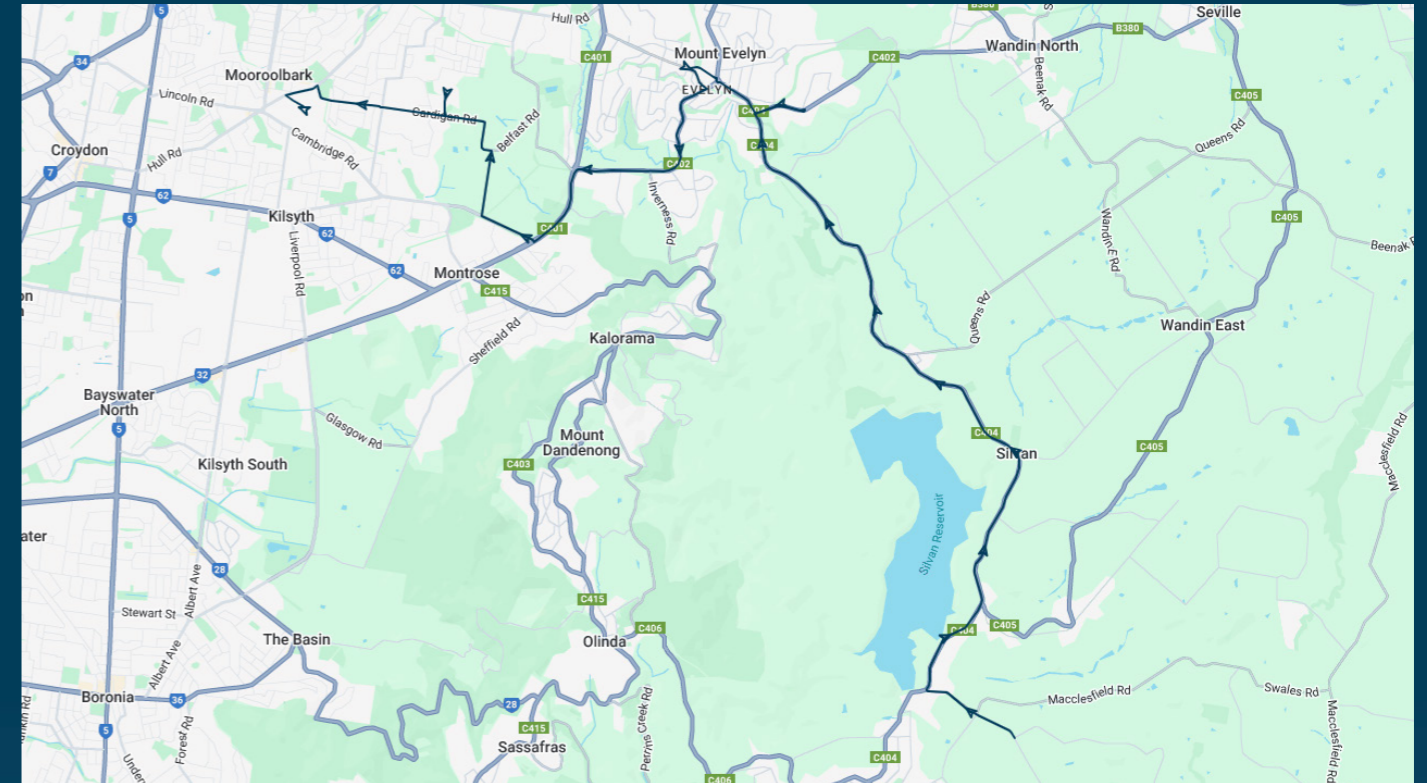

Billanook College

Route: 5223 (SBSC) | Morning

Stop ID	Stop Name	Time	Stop ID	Stop Name	Time
	Coulson Rd/Old Emerald Rd	07:45			
	Macclesfield Rd/Old Emerald Rd	07:46			
14673	Anderson Rd/Monbulk Rd	07:47			
14674	401 Monbulk Rd	07:48			
14675	367 Monbulk Rd	07:49			
14677	Ferndale Rd/Monbulk Rd	07:51			
14678	299 Monbulk Rd (Silvan Recreation)	07:53			
14679	Silvan - Reservoir/Monbulk Rd	07:55			
14680	Queens Rd/Monbulk Rd	07:55			
14681	Henderson Hill Rd/Monbulk Rd	07:55			
14682	Rhonda Rd/Monbulk Rd	07:55			
14683	Hunter Rd/Monbulk Rd	07:56			
14684	Margaret Rd/Monbulk Rd	07:56			
23383	Oasis Camp/Monbulk Rd	07:56			
14686	Aqueduct Ave/Monbulk Rd	07:56			
	St Mary's Primary School	07:57			
14687	Joy Ave/Monbulk Rd	07:58			
22045	Mt Evelyn - Birmingham Rd/Wray Cres	08:00			
44561	Billanook College	08:15			
	Yarra Hills Secondary College	08:20			

Times listed are estimated times only, it is advised to arrive at your stop earlier than the listed time to avoid missing your bus.

You can also download the Ventura Tracker app to view real time bus locations of all services

Billanook College

Route: 5223 (SBSC) | Morning

TURN DIRECTIONS

Via Old Emerald Rd, Right Monbulk Rd, Right Clegg Rd, Right into St Mary's Primary School, Left Clegg Rd, Right Monbulk Rd, Right Hereford Rd, Left Birmingham Rd, Left Wray Cres, Right York Rd, Left Swansea Rd, Right Cambridge Rd, Right Belfast Rd, Left Cardigan Rd, Right into Billanook College, Right Cardigan Rd, Left Hull Rd, Left Reay Rd into Yarra Hills Secondary College

To view our list of live tracked services, visit www.venturabus.com.au

Timetable Printed : 30 September 2024