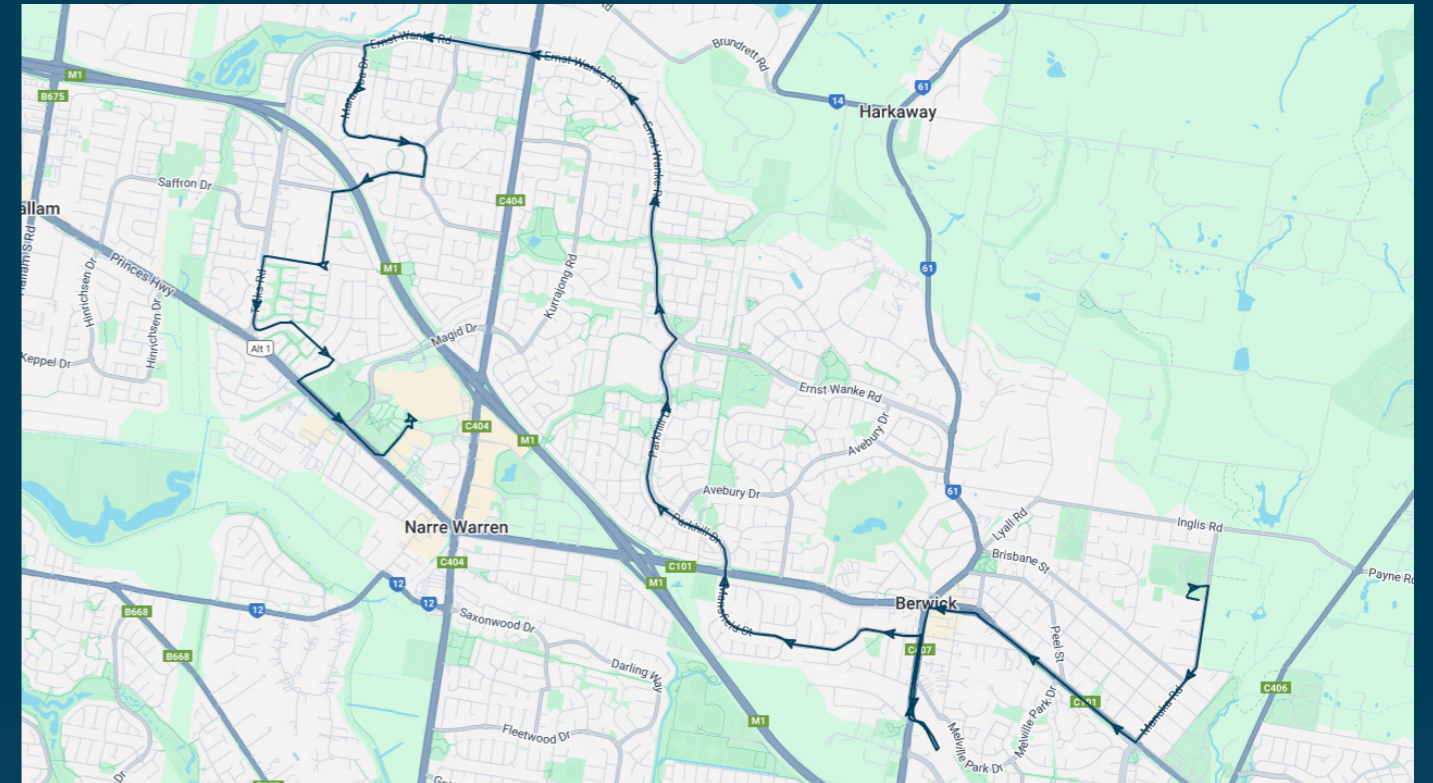

Times listed are estimated times only, it is advised to arrive at your stop earlier than the listed time to avoid missing your bus.

You can also download the Ventura Tracker app to view real time bus locations of all services

Berwick Secondary College

Route: 2244 | Afternoon

TURN DIRECTIONS

Via Right Manuka Rd, Right Princes Hwy, Cont High St, Left Clyde Rd, Left into Berwick Station Bus Terminal, Right Clyde Rd, Left Mansfield St, Cont Parkhill Dr, Left Ernst Wanke Rd, Left Maramba Dr, Right Josephine Ave, Left Victoria Rd, Right Prospect Hill Rd, Left Tinks Rd, Left Fountain Dr, Right Raven Cres, Left Princes Hwy, Left Overland Dr, 2nd exit at roundabout, Left into Fountain Gate SC

To view our list of live tracked services, visit www.venturabus.com.au

Timetable Printed : 30 September 2024