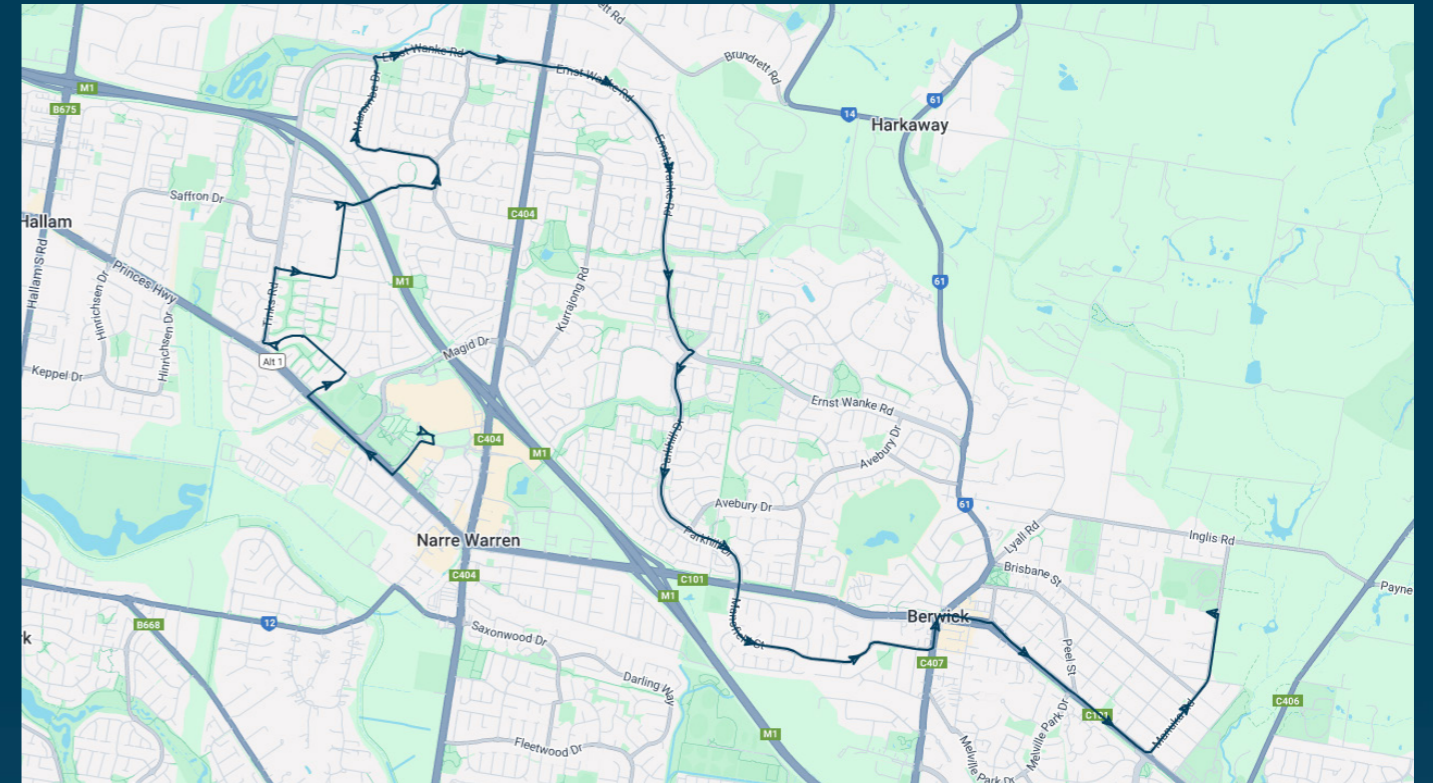

Times listed are estimated times only, it is advised to arrive at your stop earlier than the listed time to avoid missing your bus.

You can also download the Ventura Tracker app to view real time bus locations of all services

Berwick Secondary College

Route: 1501 | Morning

TURN DIRECTIONS

Via Left Overland Dr, 1st exit at roundabout, Right Princes Hwy, Right Raven Cres, Left Fountain Dr, Right Tinks Rd, Right Prospect Hill Rd, Left Victoria Rd, Right Josephine Ave, Left Maramba Dr, Right Ernst Wanke Rd, Right Parkhill Dr, Cont Mansfield St, Left Clyde Rd, Right High St, Cont Princes Hwy, Left Manuka Rd, Left into Berwick Secondary College

To view our list of live tracked services, visit www.venturabus.com.au

Timetable Printed : 30 September 2024