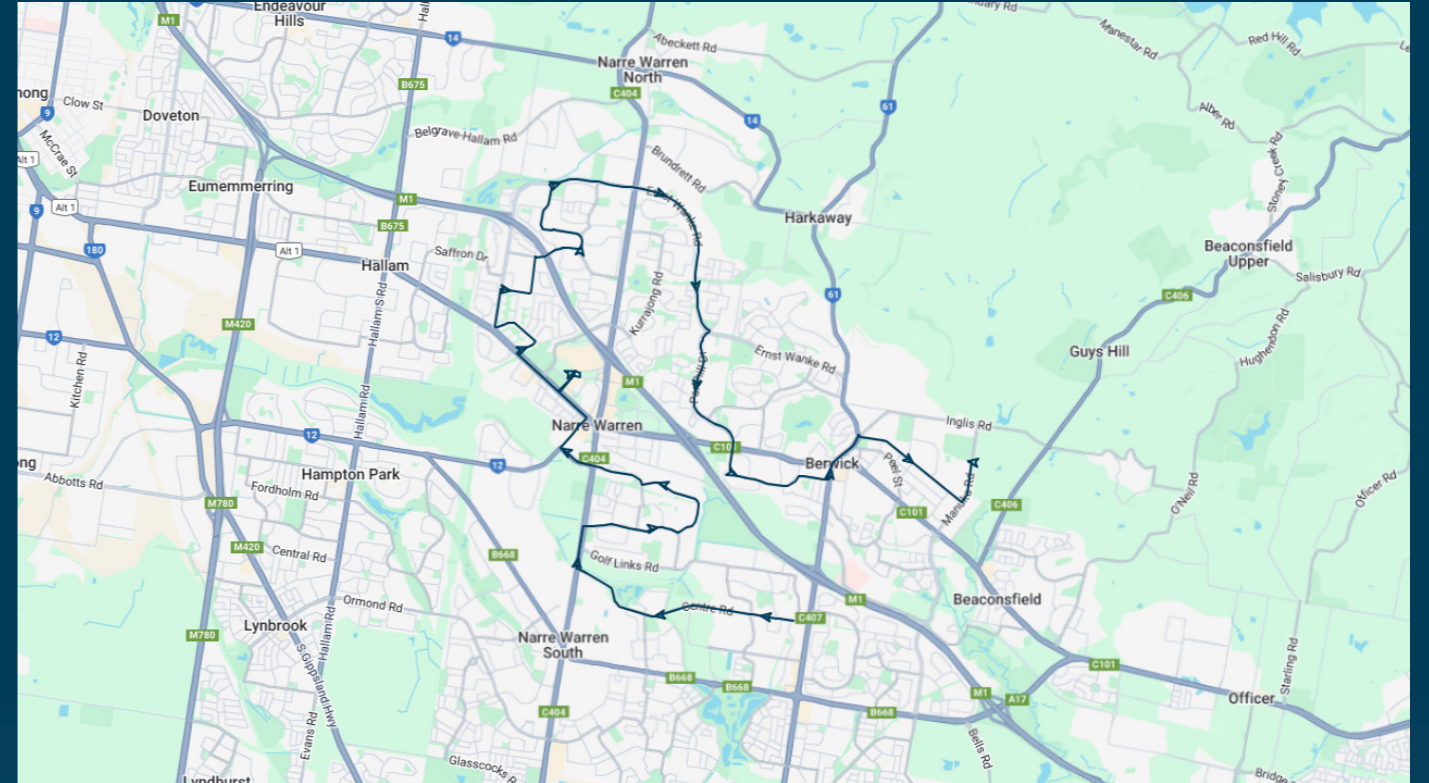

Times listed are estimated times only, it is advised to arrive at your stop earlier than the listed time to avoid missing your bus.

You can also download the Ventura Tracker app to view real time bus locations of all services

Berwick Secondary College

Route: 1521 | Morning