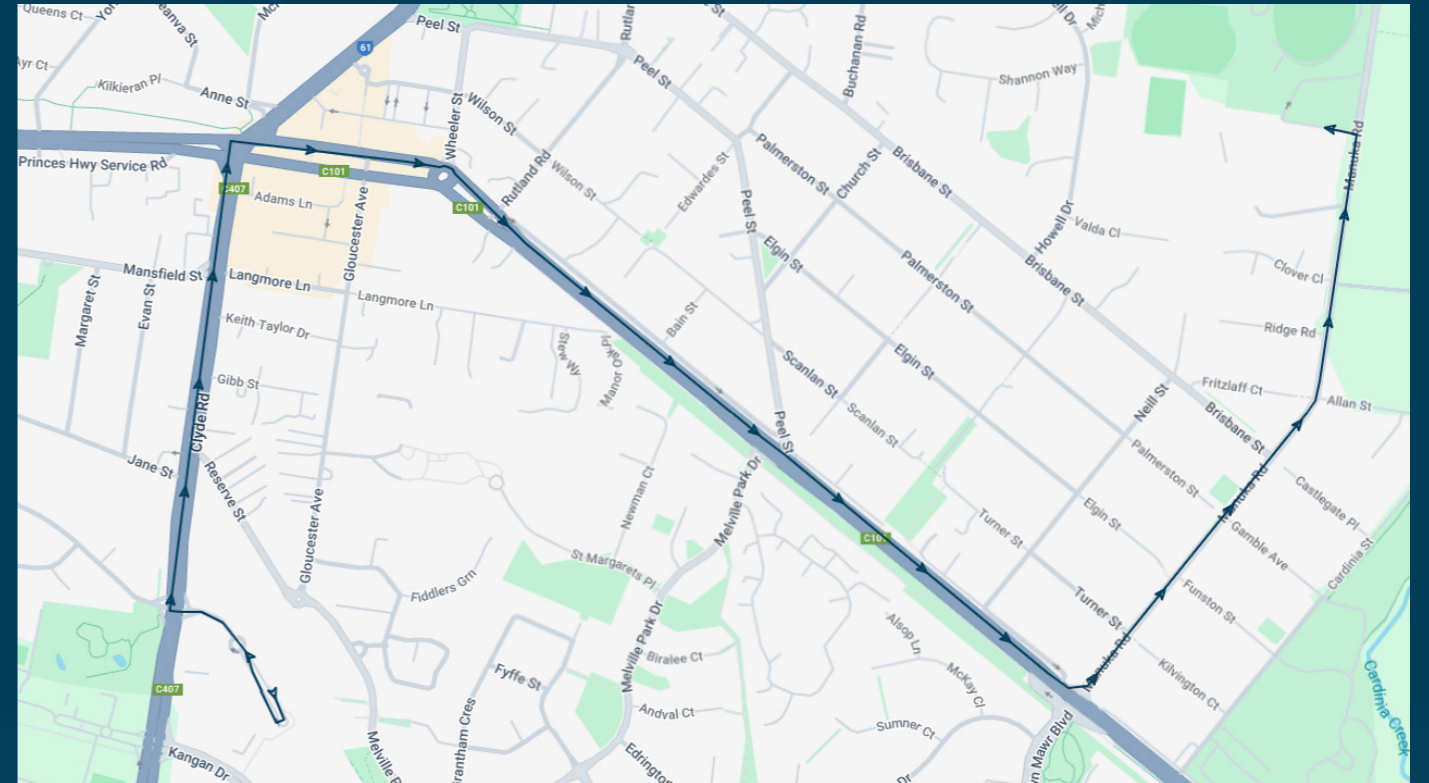

Berwick Secondary College

Route: 2234 | Morning

Stop ID	Stop Name	Time	Stop ID	Stop Name	Time
28348	Berwick Station - Bay H	08:35			
28338	Jane St/Clyde Rd	08:36			
28336	Mansfield St/Clyde Rd	08:36			
3697	Berwick Shops/High St	08:37			
3698	Rutland Rd/Princes Hwy	08:38			
3700	Edrington Park Retirement Village	08:40			
45690	Funston St/Manuka Rd	08:42			
44470	Berwick Secondary College	08:45			

Berwick Secondary College

Route: 2234 | Morning