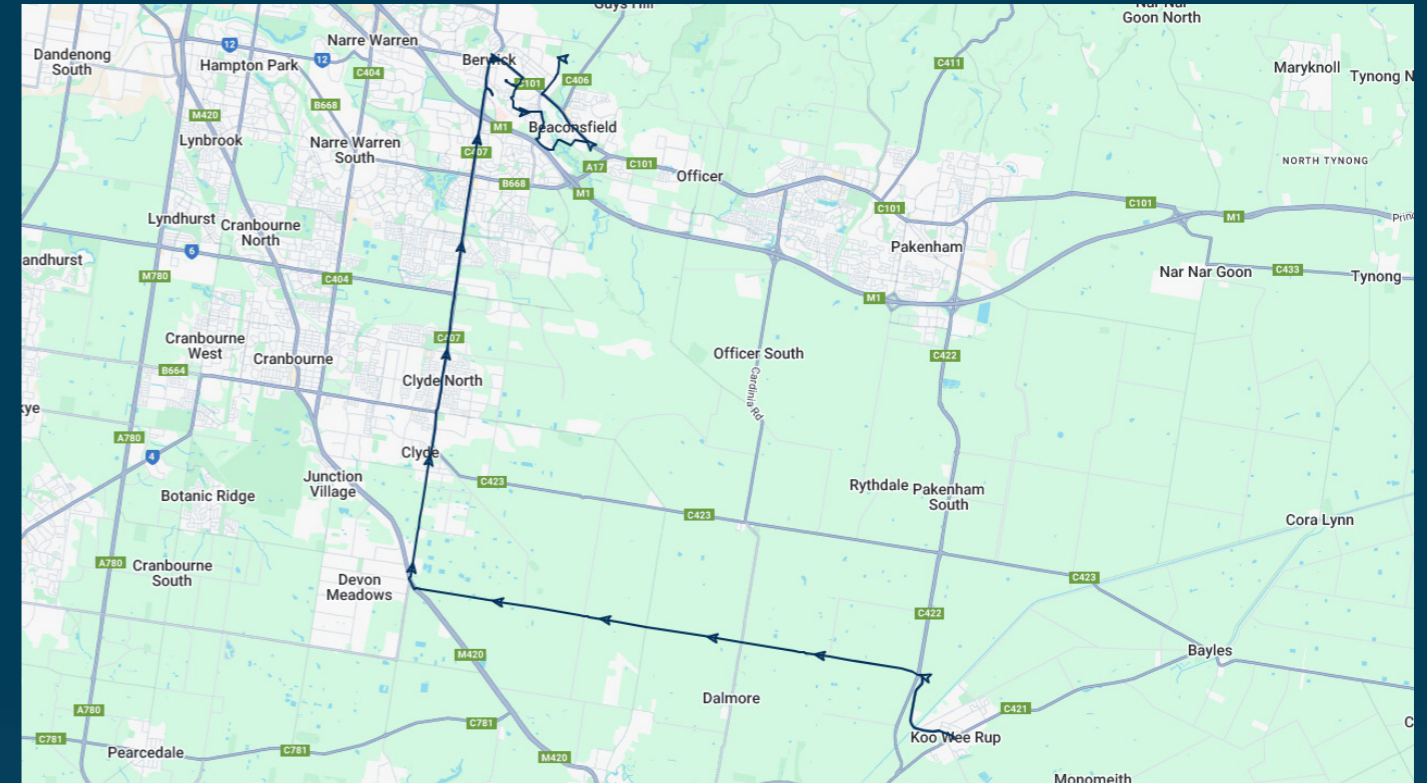

Times listed are estimated times only, it is advised to arrive at your stop earlier than the listed time to avoid missing your bus.

You can also download the Ventura Tracker app to view real time bus locations of all services

Berwick Secondary College

Route: 1522 | Morning