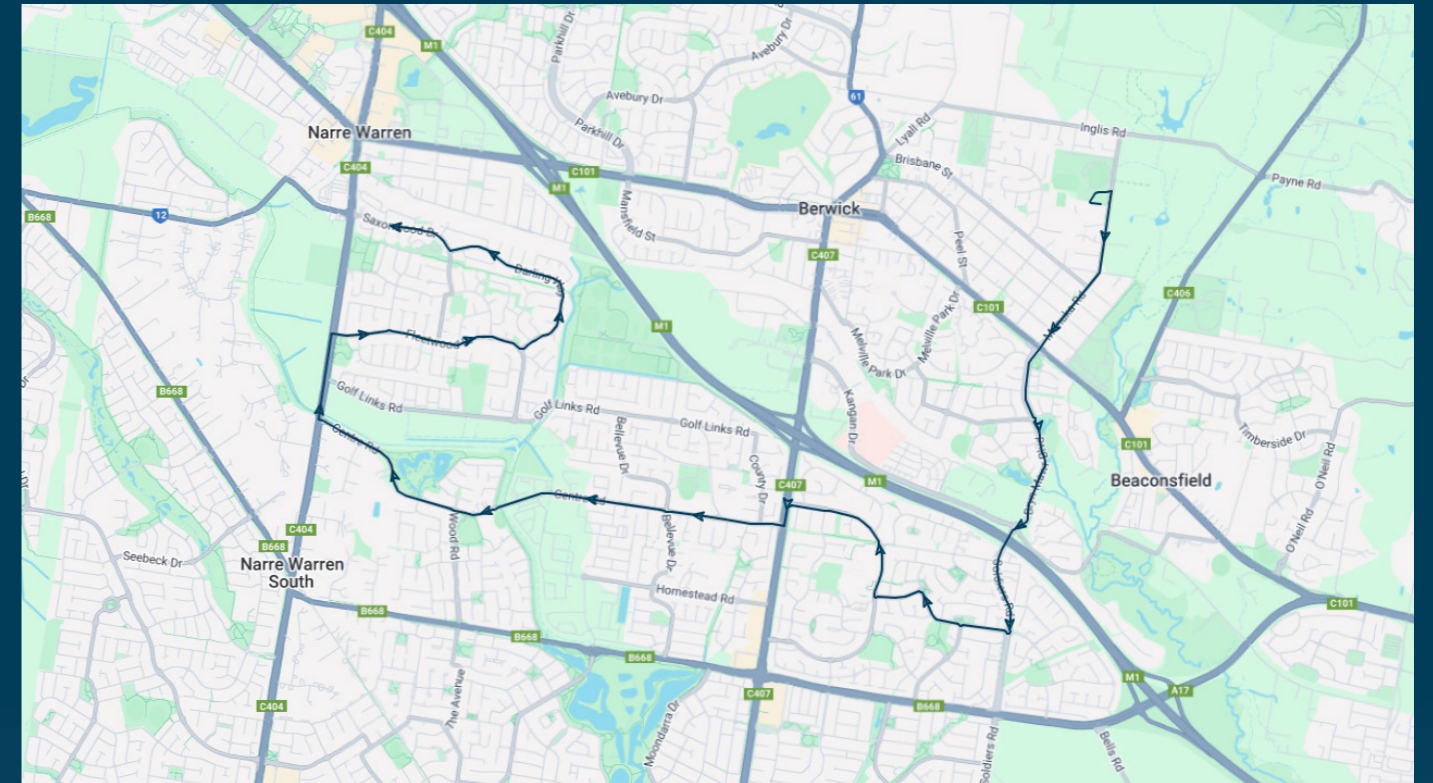

Berwick Secondary College

Route: 1532 | Afternoon

Stop ID	Stop Name	Time	Stop ID	Stop Name	Time
44470	Berwick Secondary College	15:25			
14723	Funston St/Manuka Rd	15:37			
14593	Innes Ct/Soldiers Rd	15:48			
14599	McCubbin Way/Streton Way	15:51			
14600	Streton Way Reserve/Streton Way	15:52			
14601	Cunneen Cres/Vivienne Way	15:53			
14602	Kambrya College/Bemersyde Dr	15:55			
14603	Brentwood Park PS/Bemersyde Dr	15:56			
14604	Brentwood Park Community Centre	15:57			
14605	Carluka Cl/Bemersyde Dr	15:58			
45711	Ashfield Dr/Centre Rd	15:59			
45712	Bellevue Dr/Centre Rd	16:02			
45713	Knox St/Centre Rd	16:03			
45714	Heritage College/Centre Rd	16:07			
13549	John Byron Reserve/Fleetwood Dr	16:15			
13548	Coonara Ct/Fleetwood Dr	16:15			
13547	Rosemont Dr/Fleetwood Dr	16:16			
13545	Darling Way/Fleetwood Dr	16:17			
13544	78 Darling Way	16:18			
13543	Woodlands Cres/Darling Way	16:19			
13542	Upton Cres/Darling Way	16:19			
13541	Darling Way/Saxonwood Dr	16:19			
13540	Tingle Cl/Saxonwood Dr	16:20			

Times listed are estimated times only, it is advised to arrive at your stop earlier than the listed time to avoid missing your bus.

You can also download the Ventura Tracker app to view real time bus locations of all services

Berwick Secondary College

Route: 1532 | Afternoon