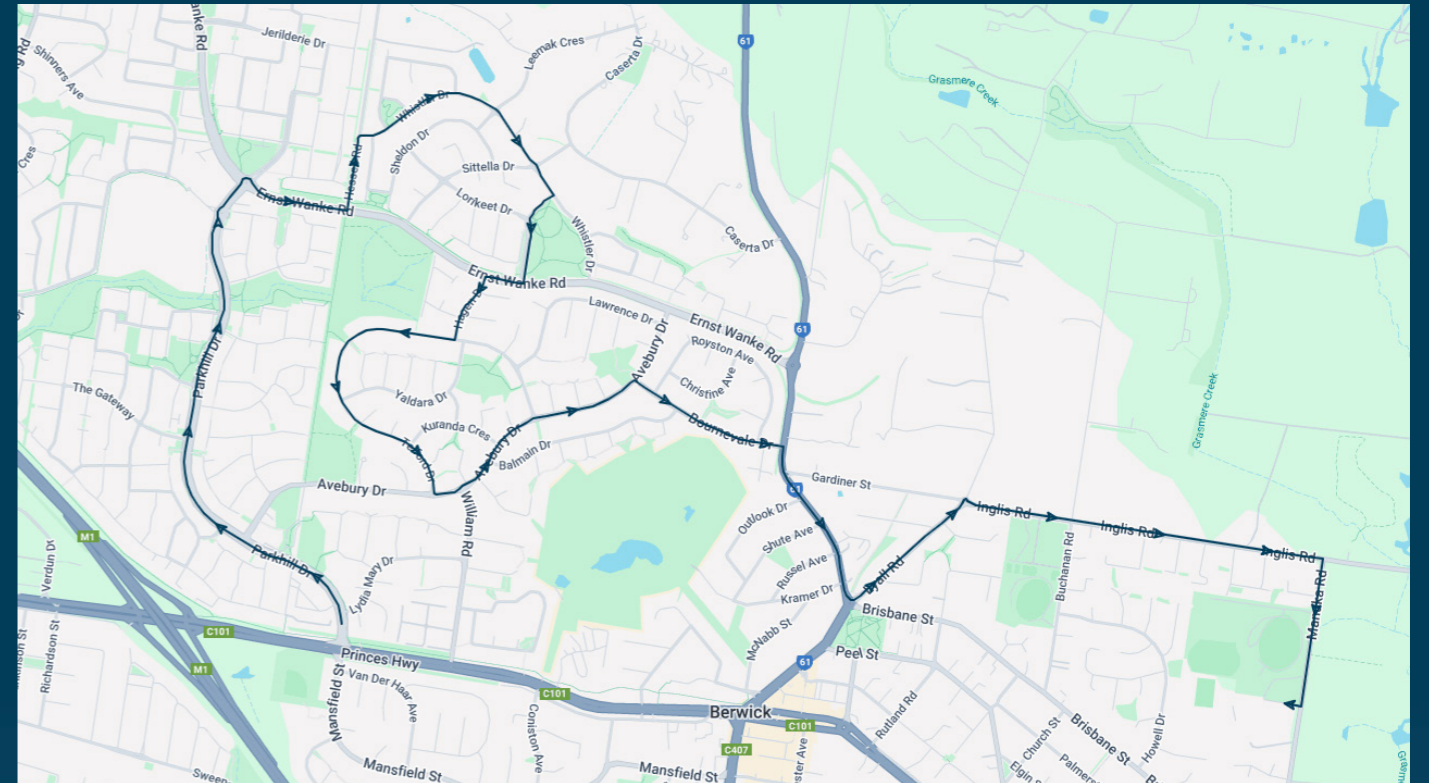

Berwick Secondary College

Route: 1525 | Morning

Stop ID	Stop Name	Time	Stop ID	Stop Name	Time
14779	Berwick Aged Care/Parkhill Dr	07:40			
14778	Argyle Ct/Parkhill Dr	07:40			
14777	The Gateway/Parkhill Dr	07:41			
14776	Leonard Ave/Parkhill Dr	07:42			
14775	Warrawong Dr/Parkhill Dr	07:43			
14774	Timbarra Primary School/Parkhill Dr	07:43			
45729	Bullfinch Way/Whistler Dr	07:45			
45730	Sittella Dr/Whistler Dr	07:46			
45731	Bellbird Park/Bluebird Dr	07:47			
45732	Roxby Ct/Hagen Dr	07:48			
45733	Yaldara Dr/Telford Dr	07:48			
45734	Telford Drive Reserve/Telford Dr	07:49			
45735	Bayliss Ct/Telford Dr	07:50			
45736	Avebury Dr/Telford Dr	07:50			
45738	Grenville Ct/Avebury Dr	07:51			
45737	Kuranda Cres/Avebury Dr	07:51			
14801	Barellan Mews/Avebury Dr	07:51			
14802	W K Glendenning Reserve/Avebury Dr	07:52			
14803	Wilson Botanic Park/Bournevale Dr	07:53			
14804	Outlook Dr/Harkaway Rd	07:54			
14805	Russel Ave/Harkaway Rd	07:54			
44470	Berwick Secondary College	08:00			

Times listed are estimated times only, it is advised to arrive at your stop earlier than the listed time to avoid missing your bus.

You can also download the Ventura Tracker app to view real time bus locations of all services

Berwick Secondary College

Route: 1525 | Morning