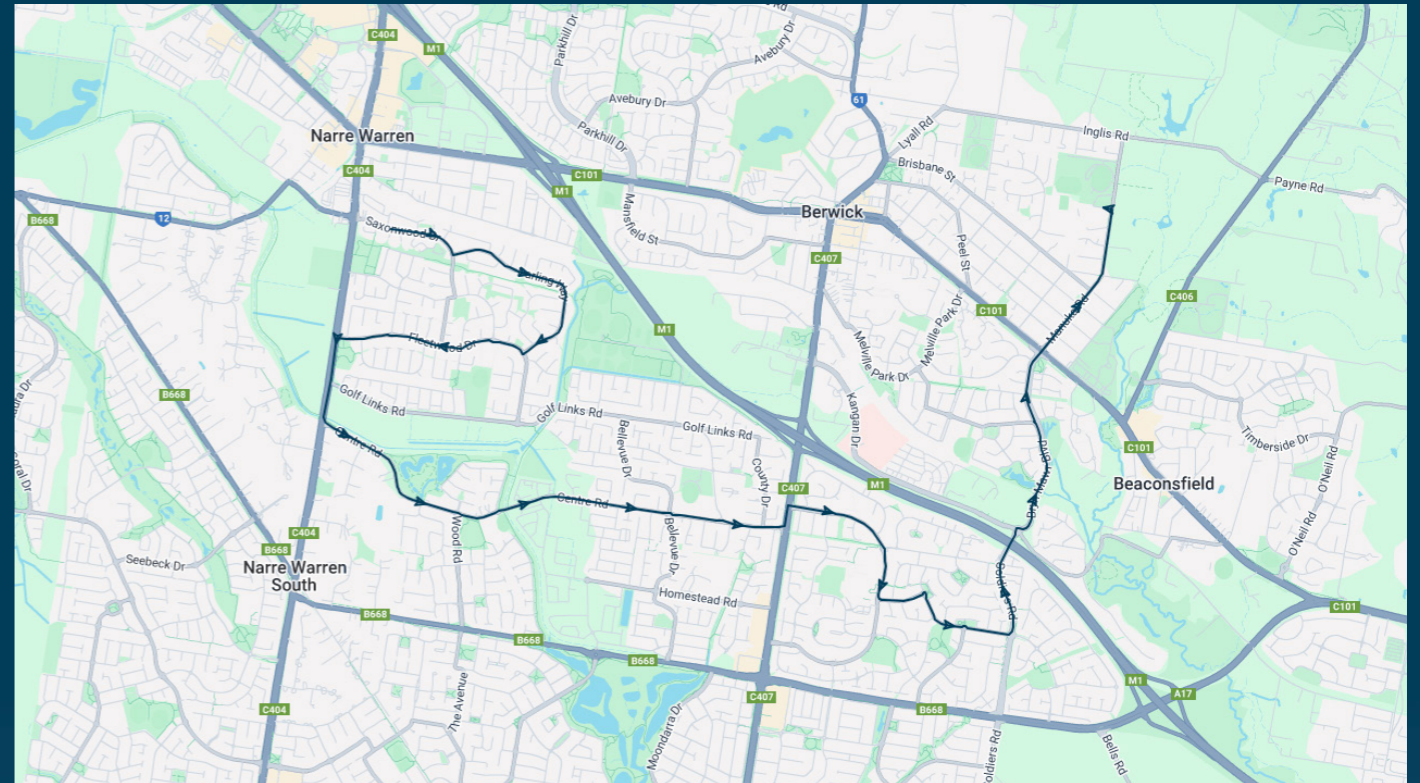

Berwick Secondary College

Route: 1530 | Morning

Stop ID	Stop Name	Time	Stop ID	Stop Name	Time
13521	Bradley Tce/Saxonwood Dr	07:50			
13522	Upton Cres/Saxonwood Dr	07:50			
13523	Upton Cres/Darling Way	07:51			
13524	Woodlands Cres/Darling Way	07:51			
13525	Mollis Ct/Darling Way	07:52			
13526	Fleetwood Primary School/Fleetwood Dr	07:53			
13528	Rosemont Dr/Fleetwood Dr	07:54			
13529	Coonara Ct/Fleetwood Dr	07:55			
13530	John Byron Reserve/Fleetwood Dr	07:55			
14836	Heritage College/Centre Rd	07:59			
14837	Knox St/Centre Rd	08:00			
14841	Bellevue Dr/Centre Rd	08:01			
14839	Ashfield Dr/Centre Rd	08:02			
14588	Brentwood Park Kinder/Bemersyde Dr	08:03			
14589	Eddie Baron Reserve/Bemersyde Dr	08:03			
45598	Kambrya College/Bemersyde Dr	08:05			
45663	Cunneen Cres/Vivienne Way	08:06			
45664	Streeton Way Reserve/Streeton Way	08:08			
45665	McCubbin Way/Streeton Way	08:10			
22794	Chirnside Rd/Soldiers Rd	08:13			
45690	Funston St/Manuka Rd	08:24			
44470	Berwick Secondary College	08:30			

Times listed are estimated times only, it is advised to arrive at your stop earlier than the listed time to avoid missing your bus.

You can also download the Ventura Tracker app to view real time bus locations of all services

Berwick Secondary College

Route: 1530 | Morning