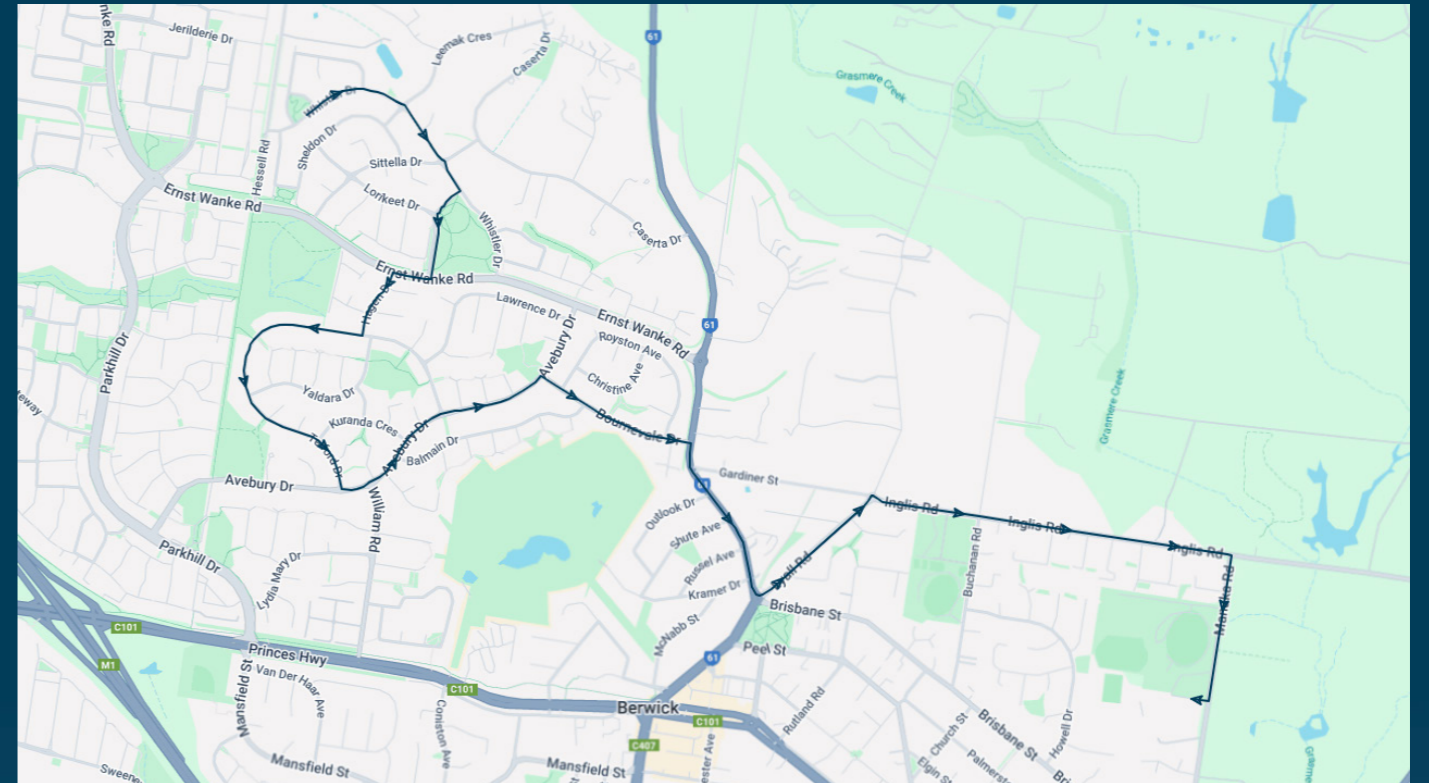

Berwick Secondary College

Route: 1528 | Morning

Stop ID	Stop Name	Time	Stop ID	Stop Name	Time
45729	Bullfinch Way/Whistler Dr	08:15			
45730	Sittella Dr/Whistler Dr	08:16			
45731	Bellbird Park/Bluebird Dr	08:17			
45732	Roxby Ct/Hagen Dr	08:18			
45733	Yaldara Dr/Telford Dr	08:18			
45734	Telford Drive Reserve/Telford Dr	08:18			
45735	Bayliss Ct/Telford Dr	08:19			
45736	Avebury Dr/Telford Dr	08:20			
45738	Grenville Ct/Avebury Dr	08:21			
45737	Kuranda Cres/Avebury Dr	08:21			
14801	Barellan Mews/Avebury Dr	08:21			
14802	W K Glendenning Reserve/Avebury Dr	08:22			
14803	Wilson Botanic Park/Bournevale Dr	08:23			
14804	Outlook Dr/Harkaway Rd	08:24			
14805	Russel Ave/Harkaway Rd	08:25			
44470	Berwick Secondary College	08:30			

Berwick Secondary College

Route: 1528 | Morning