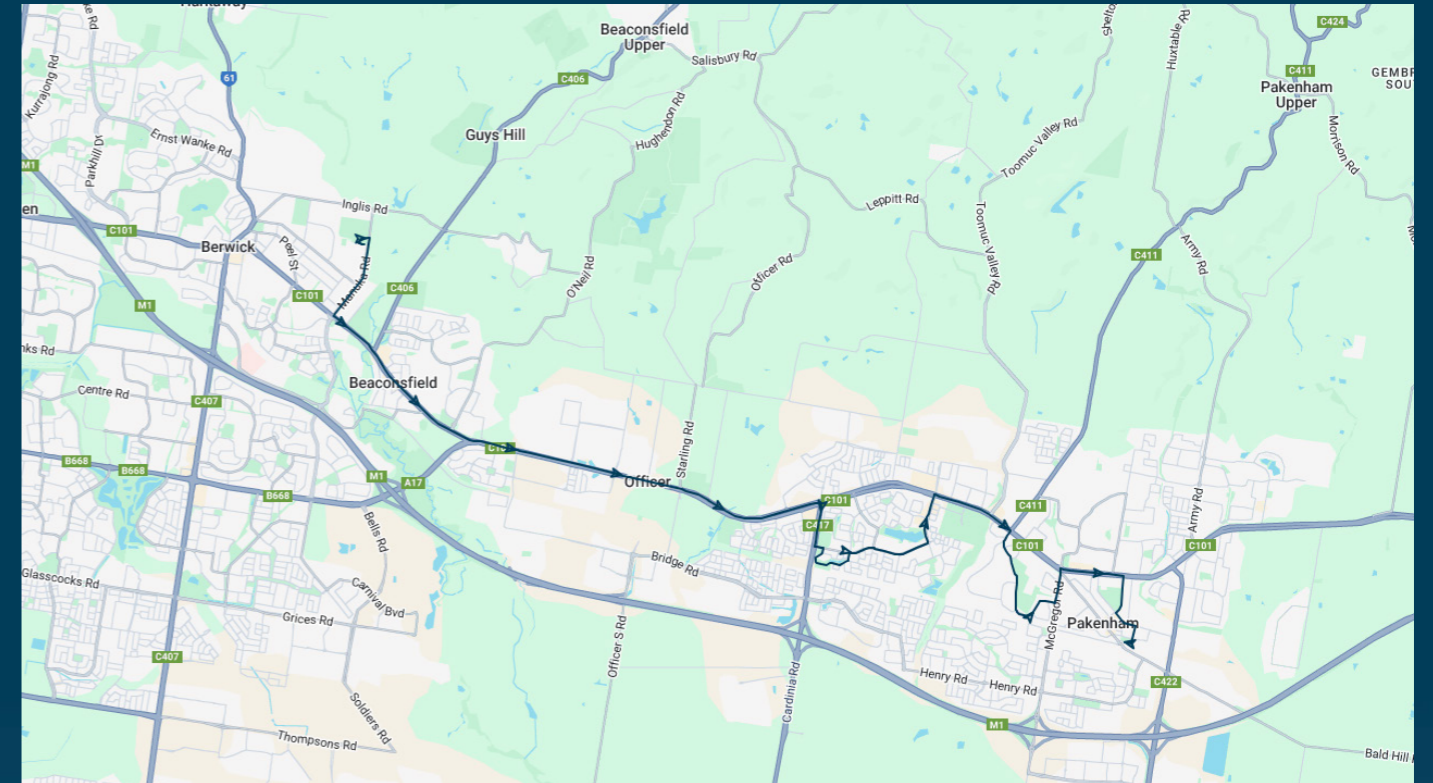

Times listed are estimated times only, it is advised to arrive at your stop earlier than the listed time to avoid missing your bus.

You can also download the Ventura Tracker app to view real time bus locations of all services

Berwick Secondary College

Route: 1520 | Afternoon

TURN DIRECTIONS

Runs express to O'Neil Rd/Princes Hwy via Right Manuka Rd, Left Princes Hwy, veer Left Princes Hwy, Right Cardinia Rd, Left Shearwater Dr, Right The Parkway, Left Melaleuca Pl, Right Shearwater Dr, Left Lakeside Blvd, Right Princes Hwy, Right Duncan Dr, Left McGregor Rd, Right Princes Hwy, Right John St, Left Henry St, Right Slatery Pl, Right into Pakenham Station

To view our list of live tracked services, visit www.venturabus.com.au