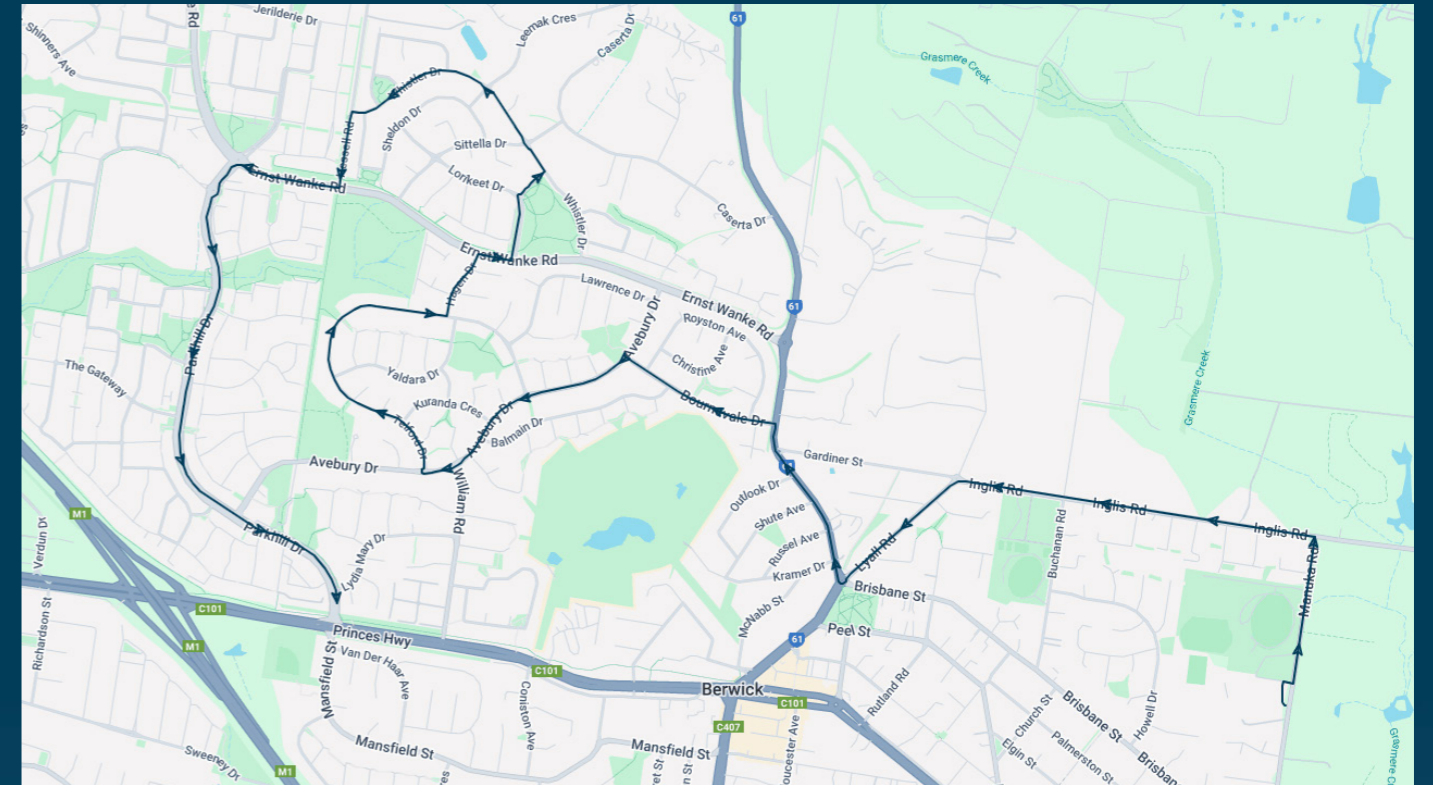

To view our list of live tracked services, visit www.venturabus.com.au

Timetable Printed : 30 September 2024

Berwick Secondary College

Route: 1527 | Afternoon

Stop ID	Stop Name	Time	Stop ID	Stop Name	Time
44470	Berwick Secondary College	15:25			
14791	Russel Ave/Harkaway Rd	15:33			
14792	Outlook Dr/Harkaway Rd	15:33			
14793	Wilson Botanic Park/Bournevale Dr	15:35			
14794	W K Glendenning Reserve/Avebury Dr	15:35			
14795	Hyland Ct/Avebury Dr	15:38			
14796	Grenville Ct/Avebury Dr	15:38			
14797	Confait Ct/Telford Dr	15:39			
14798	Bayliss Ct/Telford Dr	15:39			
14799	Telford Drive Reserve/Telford Dr	15:42			
14800	Hagen Dr/Telford Dr	15:42			
45724	Roxby Ct/Hagen Dr	15:42			
45725	Bellbird Park/Bluebird Dr	15:42			
45726	Sittella Dr/Whistler Dr	15:42			
45727	Bullfinch Way/Whistler Dr	15:42			
23338	Timbarra Primary School/Parkhill Dr	15:55			
13506	Pinewood Cres/Parkhill Dr	15:55			
13507	Bangalay Pl/Parkhill Dr	15:55			
13508	The Gateway/Parkhill Dr	15:55			
14818	Casey Community Health Service	15:57			
14819	Berwick Aged Care/Parkhill Dr	16:00			

Times listed are estimated times only, it is advised to arrive at your stop earlier than the listed time to avoid missing your bus.

You can also download the Ventura Tracker app to view real time bus locations of all services

Berwick Secondary College

Route: 1527 | Afternoon

TURN DIRECTIONS

Via Left Manuka Rd, Left Inglis Rd, Left Lyall Rd, Right Harkaway Rd, Left Bournevale Rd, Left Avebury Dr, Right Telford Dr, Left Hagen Dr, Right Ernst Wanke Rd, Left Bluebird Dr, Right Bluebird Dr, Cont Fantail Way, Left Whistler Dr, Left Hessel Rd, Right Ernst Wanke Rd, Left Parkhill Dr to Berwick Aged Care