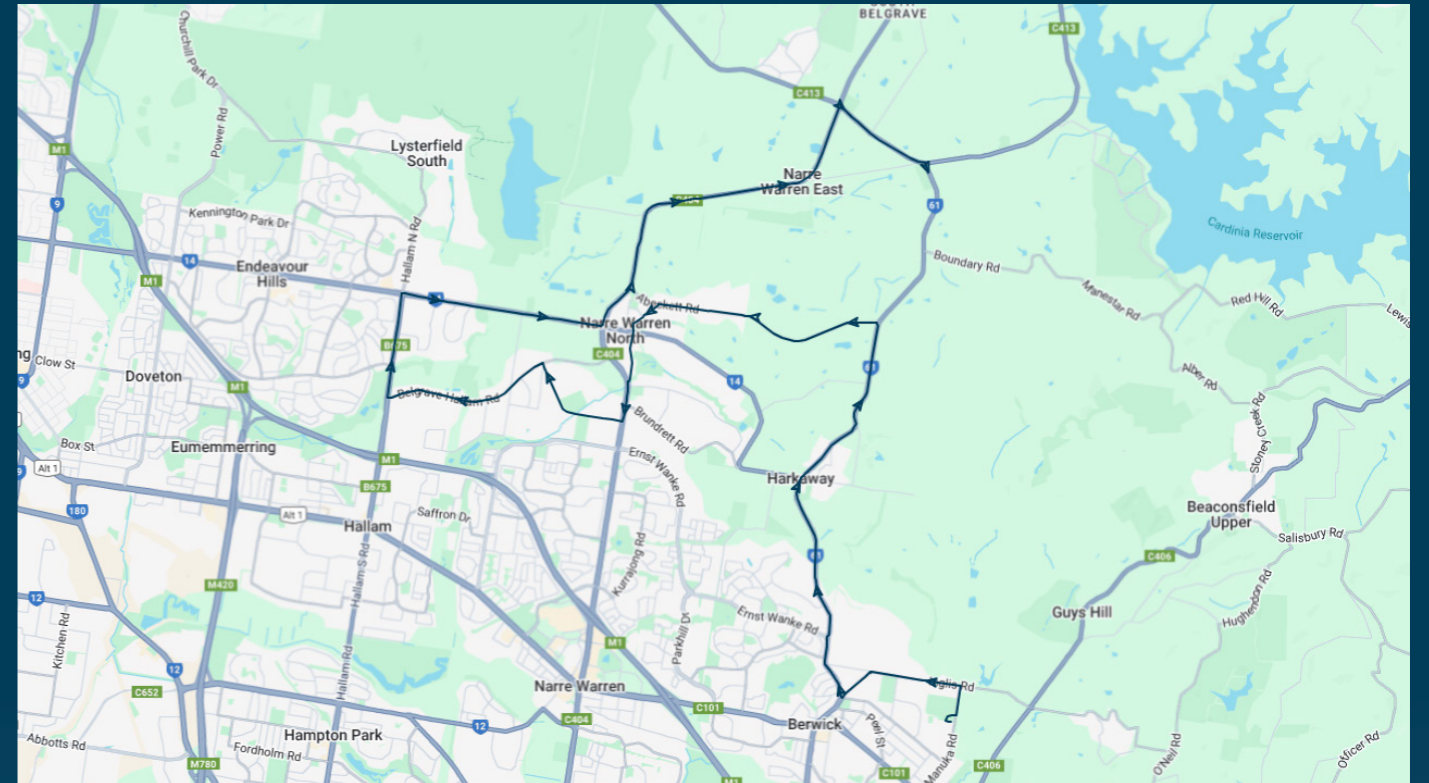

Berwick Secondary College

Route: 5263 (SBSC) | Afternoon

Stop ID	Stop Name	Time	Stop ID	Stop Name	Time
44470	Berwick Secondary College	15:40			
	King Rd/Harkaway Rd	15:51			
	George Rae Ave/Harkaway Rd	15:53			
	Halleur Rd/Harkaway Rd	15:54			
	Bailey Rd/A'Beckett Rd	15:57			
	IGA Main St	15:59			
13509	Narre Warren North CFA/Memorial Dr	16:02			
	Alfred Cl/Fox Rd	16:05			
	Kalora Park Oval Gate/Fox Rd	16:06			
	Ledgerwood Rd/Fox Rd	16:07			
	Glenwood Rd/Belgrave-Hallam Rd	16:08			
	Glen Vista Dr/Belgrave-Hallam Rd	16:10			
14732	Thomas Mitchell Dr/Hallam North Rd	16:13			
13869	Belgrave-Hallam Rd/Wellington Rd	16:18			
44472	Wellington Rd/Berwick Rd	16:20			

Berwick Secondary College

Route: 5263 (SBSC) | Afternoon

TURN DIRECTIONS

Via Left Manuka Rd, Left Inglis Rd, Left Lyall Rd, Right Harkaway Rd, Left A'Beckett Rd, Left Main St, Left Memorial Dr, Left Narre Warren North Rd, Right Fox Rd, Left Belgrave-Hallam Rd, Right Hallam North Rd, Right Heatherton Rd, Left Belgrave-Hallam Rd, Right Wellington Rd, Right Berwick Rd to Wellington Rd