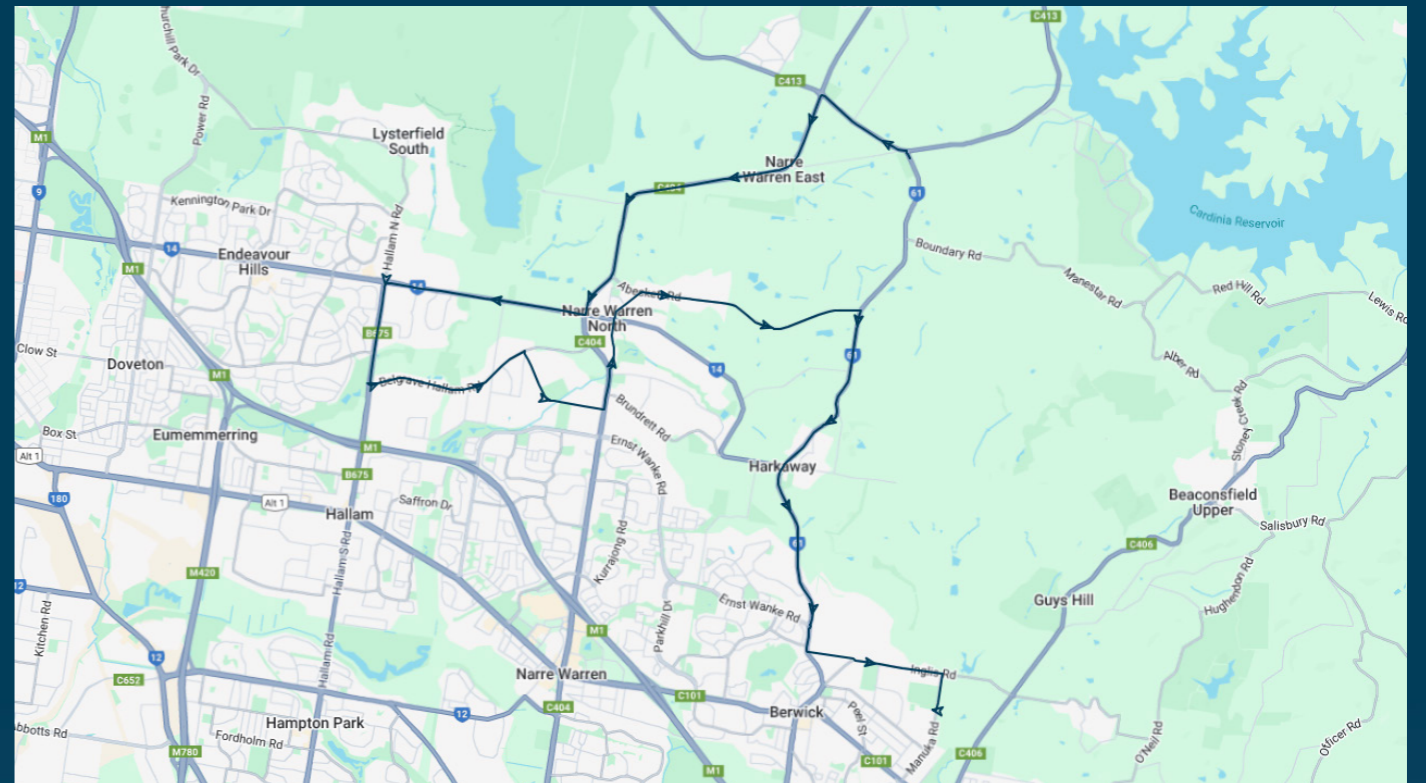

Berwick Secondary College

Route: 5263 (SBSC) | Morning

Stop ID	Stop Name	Time	Stop ID	Stop Name	Time
ncfa1	Narre Warren East CFA/Berwick Rd	07:35			
23516	Wellington Rd/Belgrave-Hallam Rd	07:40			
14610	Thomas Mitchell Dr/Hallam North Rd	07:55			
	Glen Vista Dr/Belgrave-Hallam Rd	07:56			
48764	Glenwood Rd/Belgrave-Hallam Rd	07:58			
	Ledgerwood Rd/Fox Rd	07:59			
	Kalora Park Oval Gate/Fox Rd	08:00			
	Alfred Cl/Fox Rd	08:01			
27821	Narre Warren North Rd/Memorial Dr	08:03			
	IGA Main St	08:05			
	Bailey Rd/A'Beckett Rd	08:06			
	Halleur Rd/Harkaway Rd	08:10			
	George Rae Ave/Harkaway Rd	08:13			
	King Rd/Harkaway Rd	08:15			
44470	Berwick Secondary College	08:30			

Times listed are estimated times only, it is advised to arrive at your stop earlier than the listed time to avoid missing your bus.

You can also download the Ventura Tracker app to view real time bus locations of all services

Berwick Secondary College

Route: 5263 (SBSC) | Morning