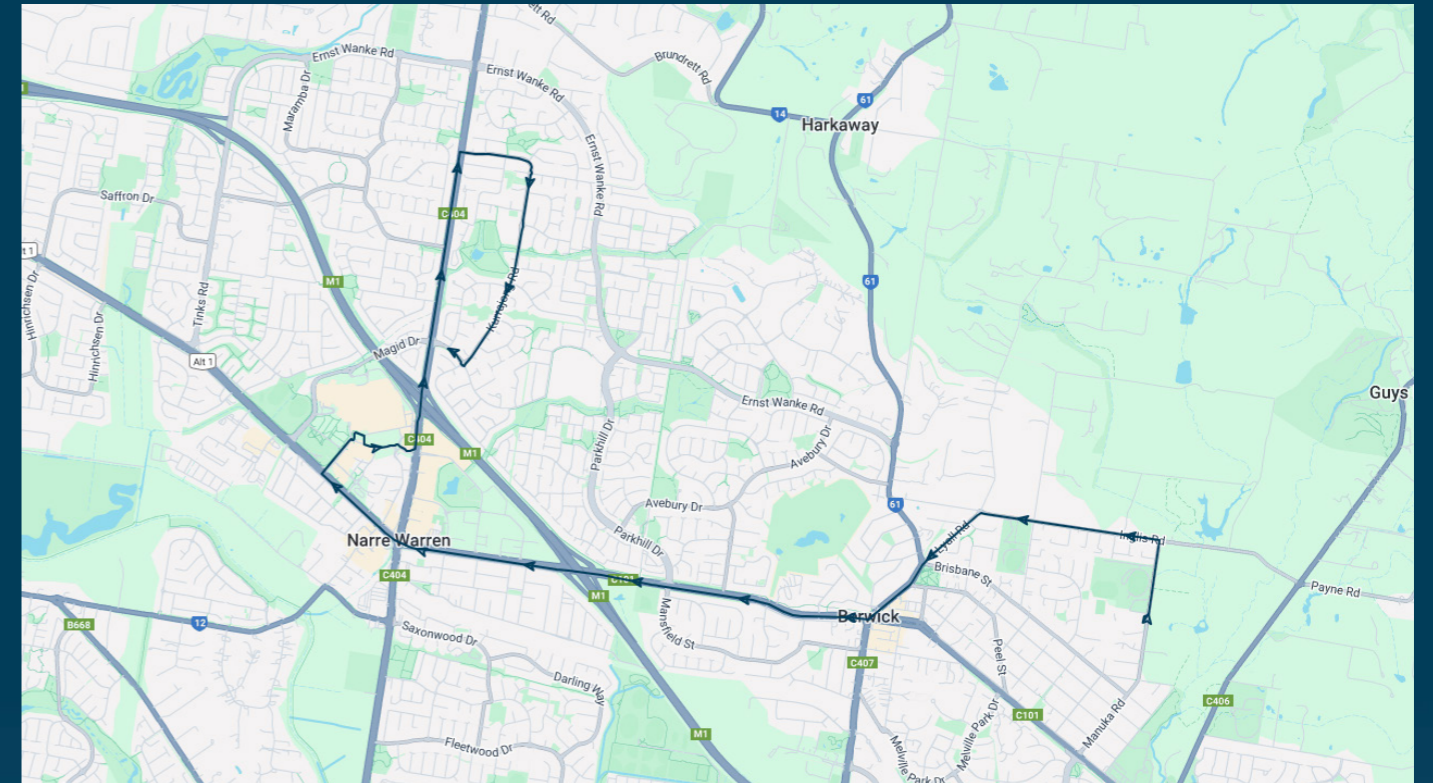

Berwick Secondary College

Route: 1524 | Afternoon

Stop ID	Stop Name	Time	Stop ID	Stop Name	Time
44470	Berwick Secondary College	15:42			
3468	York Rd/Princes Hwy	15:52			
3469	Wilson Botanic Park/Princes Hwy	15:53			
3470	William Rd/Princes Hwy	15:54			
4216	Cyril Molyneux Reserve/Princes Hwy	15:55			
4217	Richardson St/Princes Hwy	15:58			
4218	Lloyd Ave/Princes Hwy	16:00			
4219	Stewart Ave/Princes Hwy	16:00			
4221	Webb St/Princes Hwy	16:02			
21027	Fountain Gate SC	16:05			
14606	Prospect Hill Rd/Narre Warren North Rd	16:10			
14607	Prospect Hill Retarding Basin	16:12			
13513	Sarnia Ct/Kurrajong Rd	16:14			
47140	Ellenvale Dr/Kurrajong Rd	16:15			
13515	Oatlands Primary School/Kurrajong Rd	16:17			
13516	Archibald Ave/Kurrajong Rd	16:18			
13517	Kallara Cres/Kurrajong Rd	16:18			
13518	Ryelands Dr/Kurrajong Rd	16:21			
13519	Song St/Ryelands Dr	16:22			

Times listed are estimated times only, it is advised to arrive at your stop earlier than the listed time to avoid missing your bus.

You can also download the Ventura Tracker app to view real time bus locations of all services

Berwick Secondary College

Route: 1524 | Afternoon