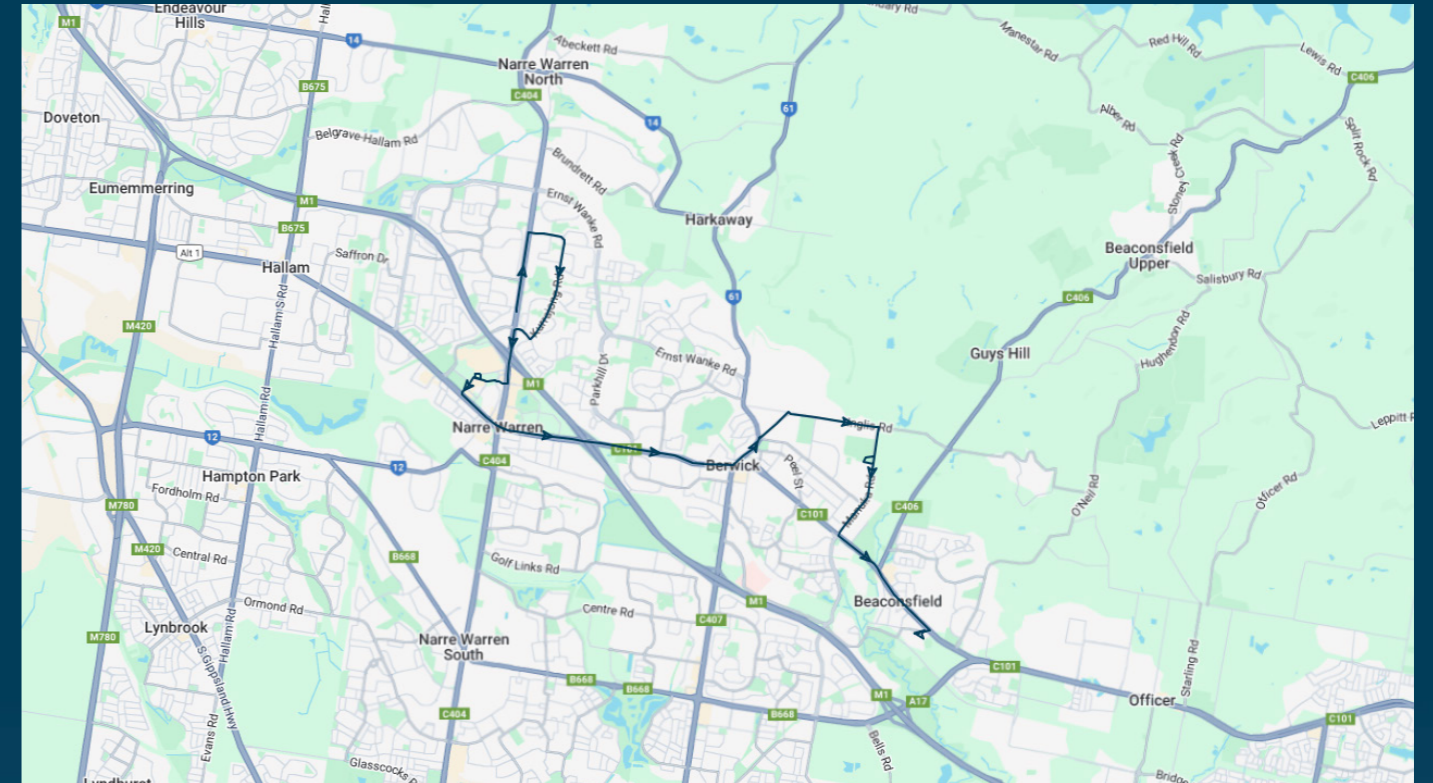

Stop ID	Stop Name	Time	Stop ID	Stop Name	Time
14606	Prospect Hill Rd/Narre Warren North Rd	08:00			
14607	Prospect Hill Retarding Basin	08:01			
13513	Sarnia Ct/Kurrajong Rd	08:02			
47140	Ellenvale Dr/Kurrajong Rd	08:03			
13515	Oatlands Primary School/Kurrajong Rd	08:04			
13516	Archibald Ave/Kurrajong Rd	08:05			
13517	Kallara Cres/Kurrajong Rd	08:06			
13518	Ryelands Dr/Kurrajong Rd	08:07			
13519	Song St/Ryelands Dr	08:08			
46426	Fountain Gate SC - Bay 1	08:12			
3688	Webb St/Princes Hwy	08:17			
3689	Lauderdale Rd/Princes Hwy	08:17			
3690	Victor Cres/Princes Hwy	08:17			
3691	Verdun Dr/Princes Hwy	08:18			
3692	Cyril Molyneux Reserve/Princes Hwy	08:19			
3693	Parkhill Dr/Princes Hwy	08:19			
3694	William Rd/Princes Hwy	08:20			
3695	Wilson Botanic Park/Princes Hwy	08:20			
3696	York Rd/Princes Hwy	08:20			
14718	Berwick Inn/Lyall Rd	08:21			
44470	Berwick Secondary College	08:25			
14723	Funston St/Manuka Rd	08:26			
3701	Manuka Rd/Princes Hwy	08:27			
3702	Cardinia St/Princes Hwy	08:27			
3703	Haileybury College/Princes Hwy	08:27			
3704	Beaconsfield Plaza/Princes Hwy	08:28			
45610	St Francis Xavier College/Beaconsfield Ave	08:29			
44467	St Francis Xavier College	08:30			

Times listed are estimated times only, it is advised to arrive at your stop earlier than the listed time to avoid missing your bus.

You can also download the Ventura Tracker app to view real time bus locations of all services

Berwick Secondary College

Route: 1517 | Morning

TURN DIRECTIONS

Via Narre Warren Nth Rd, Right Kurrajong Rd, Right Rylands Dr, Left Narre Warren Nth Rd, Right Overland Dr, u-turn at 3rd roundabout, Left into Fountain Gate SC Bus Terminal, Right Overland Dr, 1st exit at roundabout, Left Princes Hwy, Left Lyall Rd, Right Inglis Rd, Right Manuka Rd, Right into Berwick Secondary College, Right Manuka Rd, Left Princes Hwy, Right Beaconsfield Ave, Left into St Francis Xavier College

To view our list of live tracked services, visit www.venturabus.com.au

Timetable Printed : 30 September 2024