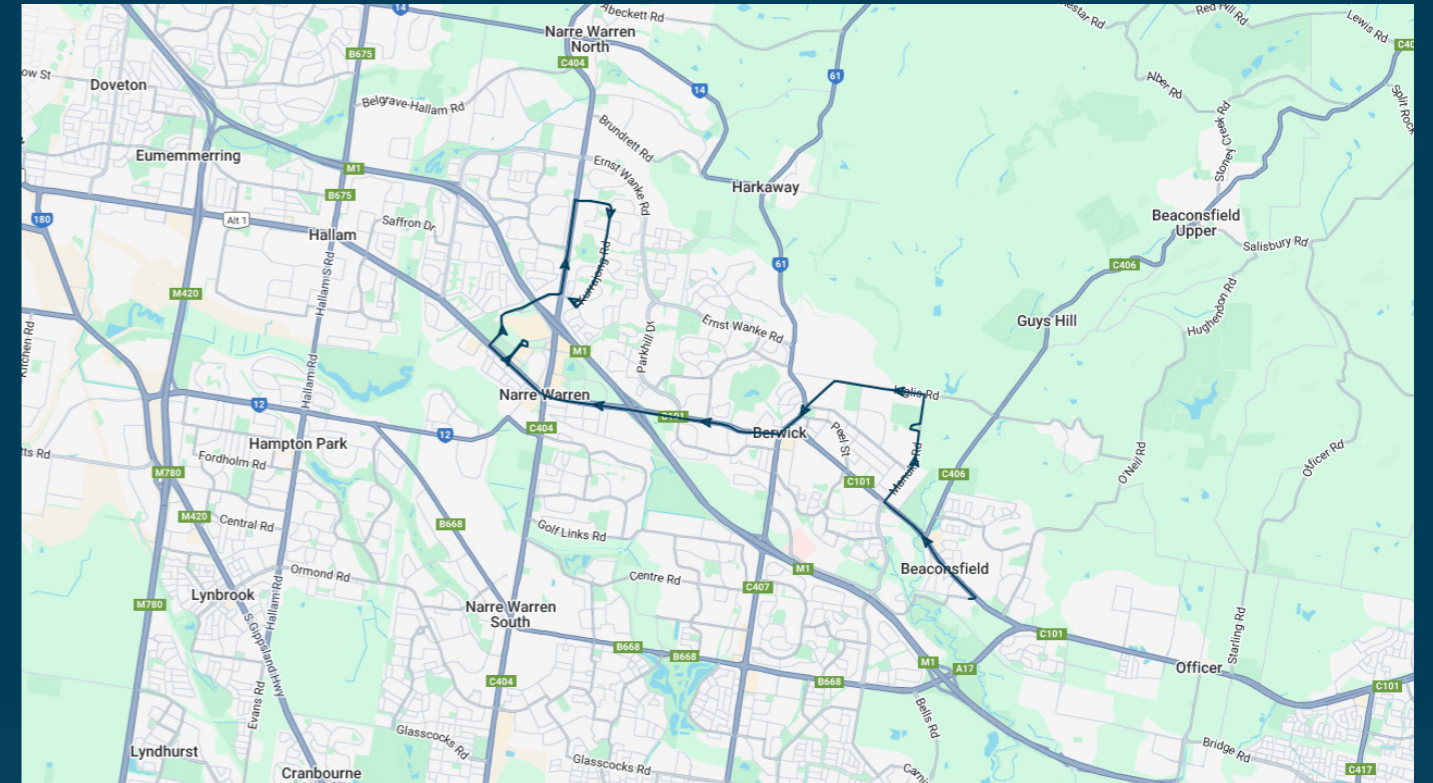

Berwick Secondary College

Route: 1500 | Afternoon

Stop ID	Stop Name	Time	Stop ID	Stop Name	Time
45610	St Francis Xavier College/Beaconsfield Ave	15:25			
3461	Woods St/Princes Hwy	15:28			
3462	Haileybury College/Princes Hwy	15:29			
45690	Funston St/Manuka Rd	15:32			
44470	Berwick Secondary College	15:35			
3468	York Rd/Princes Hwy	15:45			
3469	Wilson Botanic Park/Princes Hwy	15:46			
3470	William Rd/Princes Hwy	15:47			
4216	Cyril Molyneux Reserve/Princes Hwy	15:48			
4217	Richardson St/Princes Hwy	15:51			
4218	Lloyd Ave/Princes Hwy	15:53			
4219	Stewart Ave/Princes Hwy	15:53			
4221	Webb St/Princes Hwy	15:55			
21027	Fountain Gate SC	15:58			
4223	Springwood Ave/Princes Hwy	15:59			
14606	Prospect Hill Rd/Narre Warren North Rd	16:03			
14607	Prospect Hill Retarding Basin	16:04			
13513	Sarnia Ct/Kurrajong Rd	16:05			
47140	Ellenvale Dr/Kurrajong Rd	16:06			
13515	Oatlands Primary School/Kurrajong Rd	16:07			
13516	Archibald Ave/Kurrajong Rd	16:07			
13517	Kallara Cres/Kurrajong Rd	16:08			
13518	Ryelands Dr/Kurrajong Rd	16:09			
13519	Song St/Ryelands Dr	16:10			

Times listed are estimated times only, it is advised to arrive at your stop earlier than the listed time to avoid missing your bus.

You can also download the Ventura Tracker app to view real time bus locations of all services

Berwick Secondary College

Route: 1500 | Afternoon

TURN DIRECTIONS

Via Beaconsfield Ave, Left Princes Hwy, Right Manuka Rd, Left into Berwick Secondary College, Left Manuka Rd, Left Inglis Rd, Left Lyall St, Right Princes Hwy, Right Overland Dr, 2nd left at roundabout, Left into Fountain Gate SC Bus Terminal, Right Overland Dr, 1st exit at roundabout, Right Princes Hwy, Right Magid Dr, Left Narre Warren Nth Rd, Right Kurrajong Rd, Right Rylands Dr to Song St