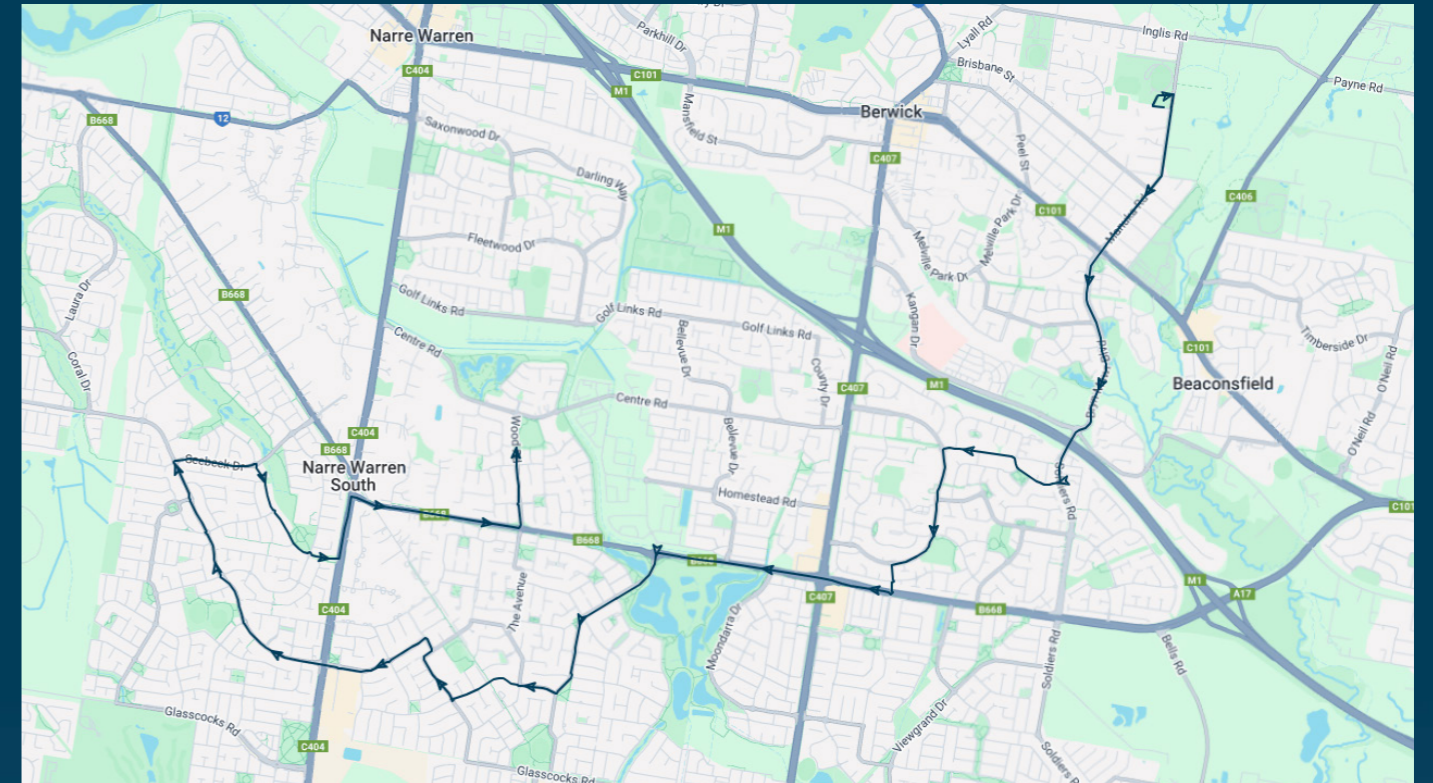

Times listed are estimated times only, it is advised to arrive at your stop earlier than the listed time to avoid missing your bus.

You can also download the Ventura Tracker app to view real time bus locations of all services

Berwick Secondary College

Route: 1505 | Afternoon

TURN DIRECTIONS

Via Right Manuka Rd, Cont Bryn Mawr Blvd, Cont Soldiers Rd, Right Chirnside Rd, Left Bemersyde Dr, Left Kimbarra Dr, Rught O'Shea Rd, Cont Greaves Rd, Left Berwick Springs Prom, Right Robinswood Pde, Right The Promenade, Left Littlecroft Ave, Cont Ormond Rd, Right Seebeck Dr, Right Baringa Park Dr, Left Cranbourne Rd, Right Greaves Rd, Left Wood Rd to Applewood Pl

To view our list of live tracked services, visit www.venturabus.com.au

Timetable Printed : 30 September 2024