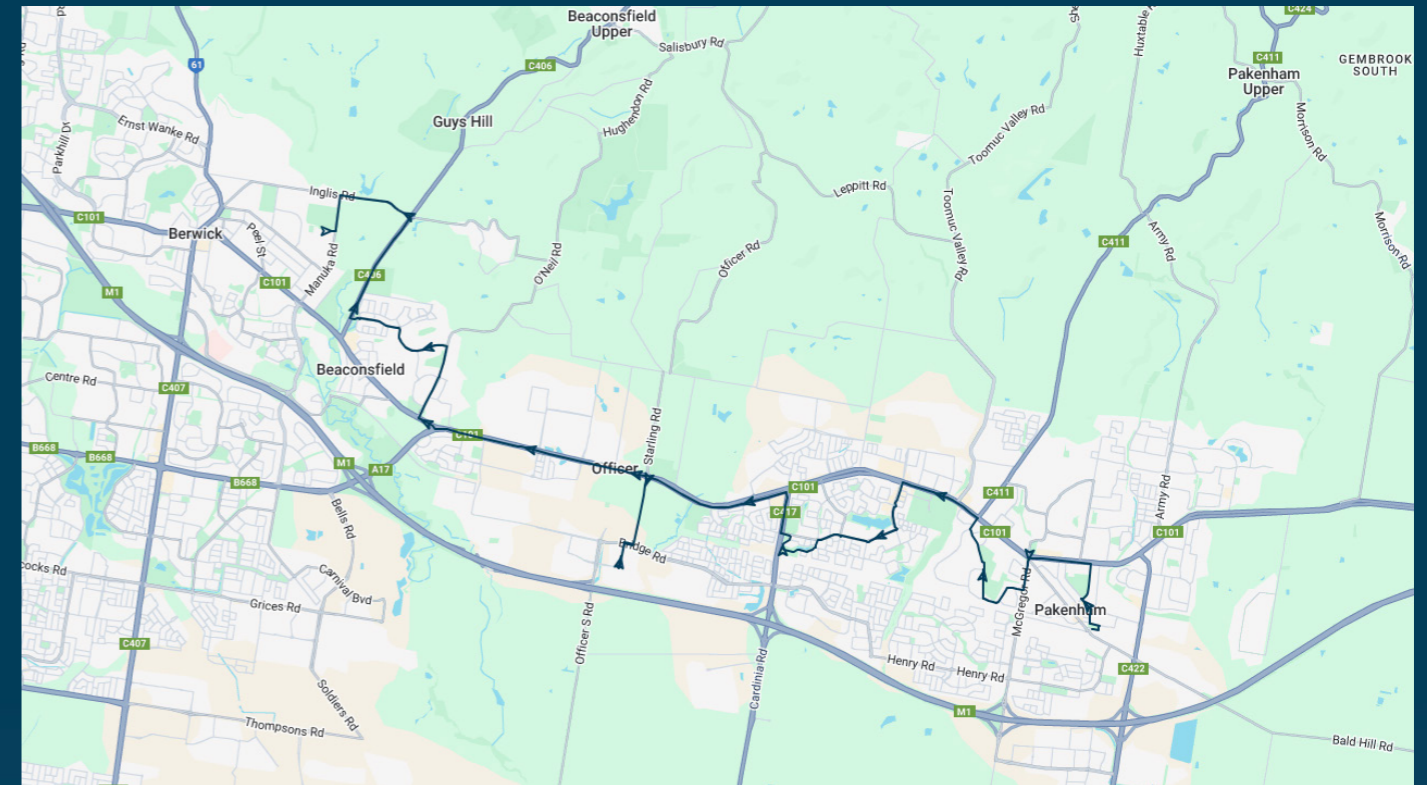

Times listed are estimated times only, it is advised to arrive at your stop earlier than the listed time to avoid missing your bus.

You can also download the Ventura Tracker app to view real time bus locations of all services

Berwick Secondary College

Route: 1543 | Morning

TURN DIRECTIONS

Via Left Slattery Pl, Left Station St, Right Cook Dr, Left Henry St, Right John St, Left Princess Hwy, Left McGregor Rd, Right Duncan Dr, Left Princess Hwy, Left Lakeside Blvd, Right Shearwater Dr, Left Melaleuca Pl, Right The Parkway, Left Shearwater Dr, Right Cardinia Rd, Left Princess Hwy, Left Station St, Cont Officer Sth Rd, Left Bridge Rd, Right Parker St, u-turn at roundabout, Left Bridge Rd, Right Officer Sth Rd, Cont Station St, Left Princess Hwy, Right Princes Hwy (towards Berwick), Right O'Neil Rd, Left Timberside Dr, Left Fieldstone Blvd, Right Beaconsfield-Emerald Rd, Left Inglis Rd, Left Manuka Rd, Right into Berwick Secondary College

To view our list of live tracked services, visit www.venturabus.com.au