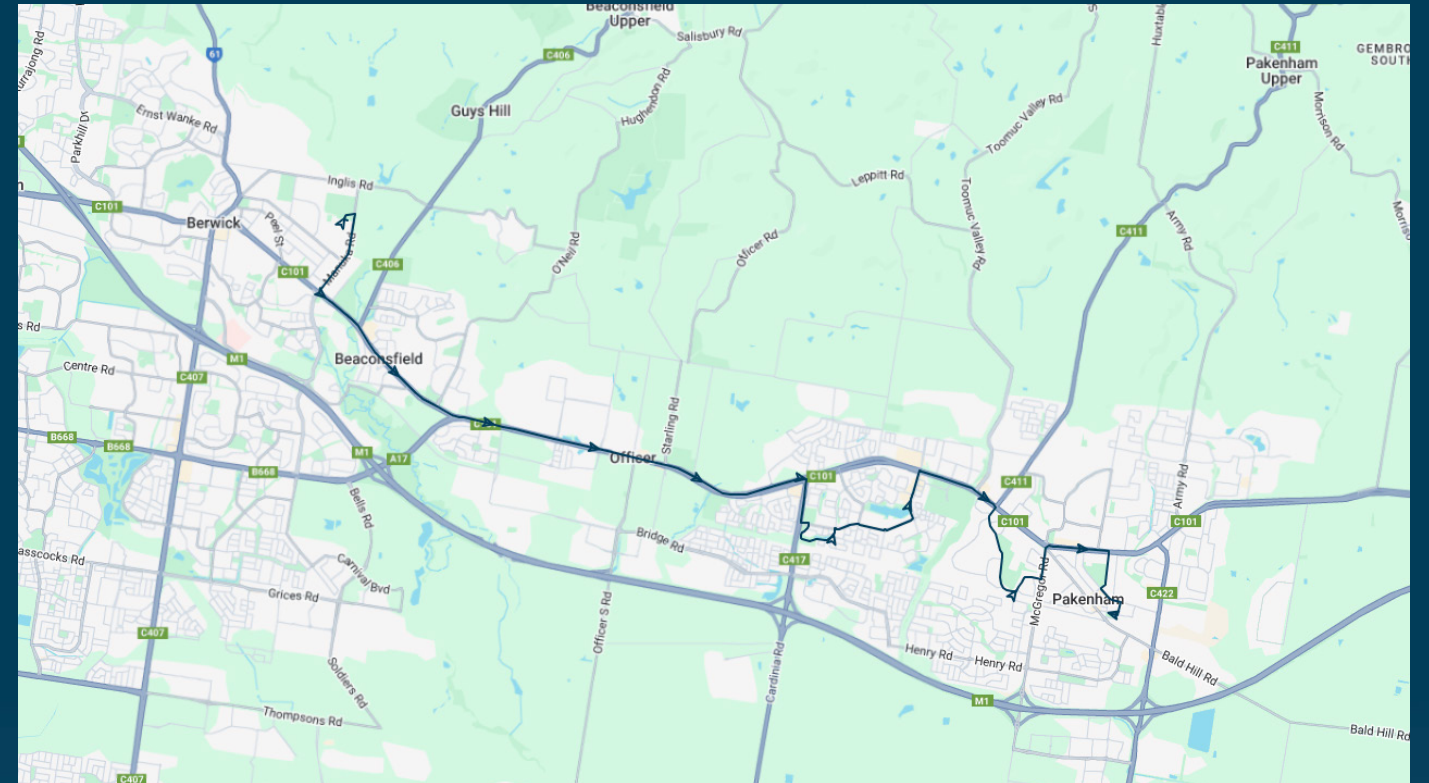

Times listed are estimated times only, it is advised to arrive at your stop earlier than the listed time to avoid missing your bus.

You can also download the Ventura Tracker app to view real time bus locations of all services

Berwick Secondary College

Route: 1520 | Afternoon

TURN DIRECTIONS

Runs express to O'Neil Rd/Princes Hwy via Right Manuka Rd, Left Princes Hwy, veer Left Princes Hwy, Right Cardinia Rd, Left Shearwater Dr, Right The Parkway, Left Melaleuca Pl, Right Shearwater Dr, Left Lakeside Blvd, Right Princes Hwy, Right Duncan Dr, Left McGregor Rd, Right Princes Hwy, Right John St, Left Henry St, Right Slatery Pl, Right Station St to Pakenham Station

To view our list of live tracked services, visit www.venturabus.com.au

Timetable Printed : 2 October 2024