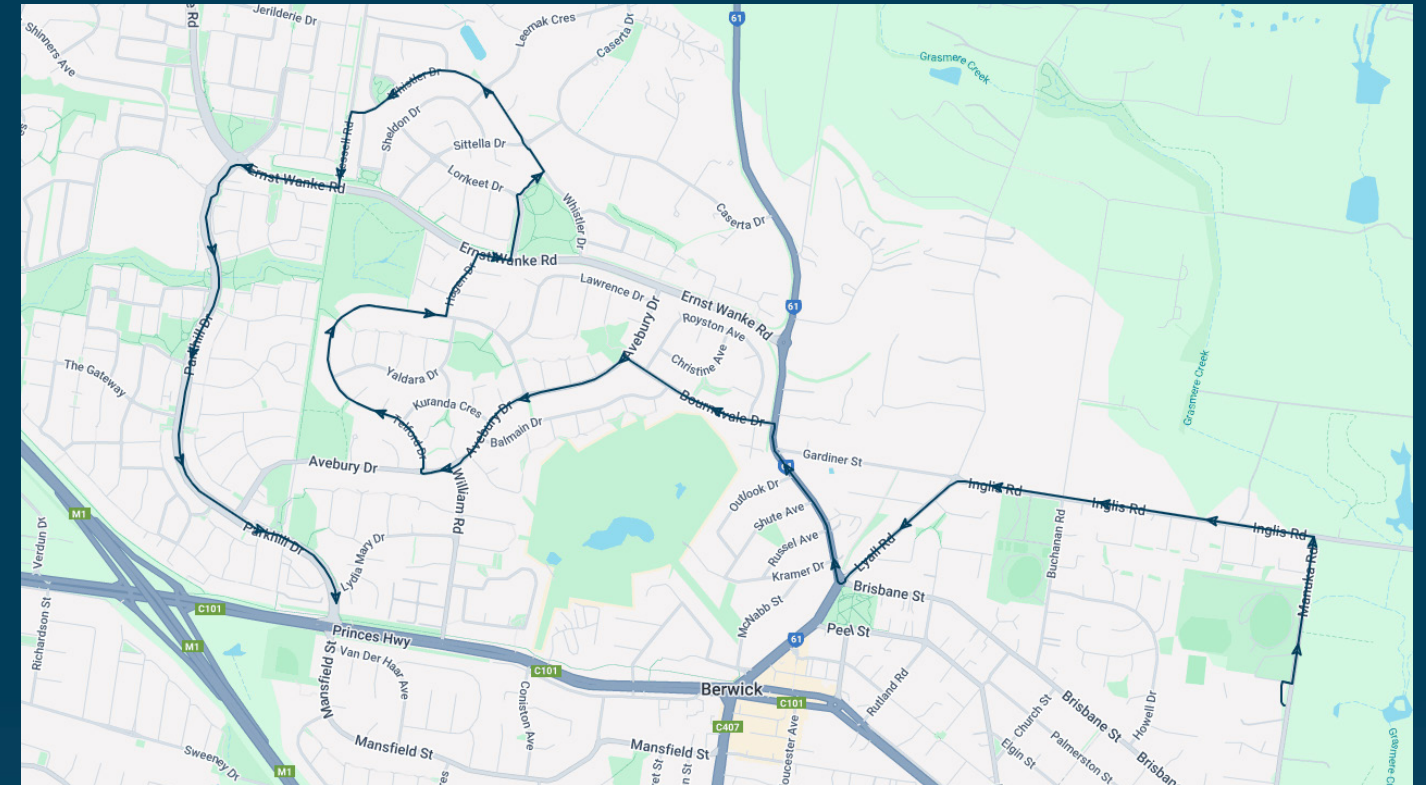

To view our list of live tracked services, visit www.venturabus.com.au

Timetable Printed : 30 September 2024

Berwick Secondary College

Route: 1527 | Afternoon

Stop ID	Stop Name	Time	Stop ID	Stop Name	Time
44470	Berwick Secondary College	15:25			
14791	Russel Ave/Harkaway Rd	15:33			
14792	Outlook Dr/Harkaway Rd	15:33			
14793	Wilson Botanic Park/Bournevale Dr	15:35			
14794	W K Glendenning Reserve/Avebury Dr	15:35			
14795	Hyland Ct/Avebury Dr	15:38			
14796	Grenville Ct/Avebury Dr	15:38			
14797	Confait Ct/Telford Dr	15:39			
14798	Bayliss Ct/Telford Dr	15:39			
14799	Telford Drive Reserve/Telford Dr	15:42			
14800	Hagen Dr/Telford Dr	15:42			
45724	Roxby Ct/Hagen Dr	15:42			
45725	Bellbird Park/Bluebird Dr	15:42			
45726	Sittella Dr/Whistler Dr	15:42			
45727	Bullfinch Way/Whistler Dr	15:42			
23338	Timbarra Primary School/Parkhill Dr	15:55			
13506	Pinewood Cres/Parkhill Dr	15:55			
13507	Bangalay Pl/Parkhill Dr	15:55			
13508	The Gateway/Parkhill Dr	15:55			
14818	Casey Community Health Service	15:57			
14819	Berwick Aged Care/Parkhill Dr	16:00			

Times listed are estimated times only, it is advised to arrive at your stop earlier than the listed time to avoid missing your bus.

You can also download the Ventura Tracker app to view real time bus locations of all services

Berwick Secondary College

Route: 1527 | Afternoon

TURN DIRECTIONS

Via Left Manuka Rd, Left Inglis Rd, Left Lyall Rd, Right Harkaway Rd, Left Bournevale Rd, Left Avebury Dr, Right Telford Dr, Left Hagen Dr, Right Ernst Wanke Rd, Left Bluebird Dr, Right Bluebird Dr, Cont Fantail Way, Left Whistler Dr, Left Hessel Rd, Right Ernst Wanke Rd, Left Parkhill Dr to Berwick Aged Care