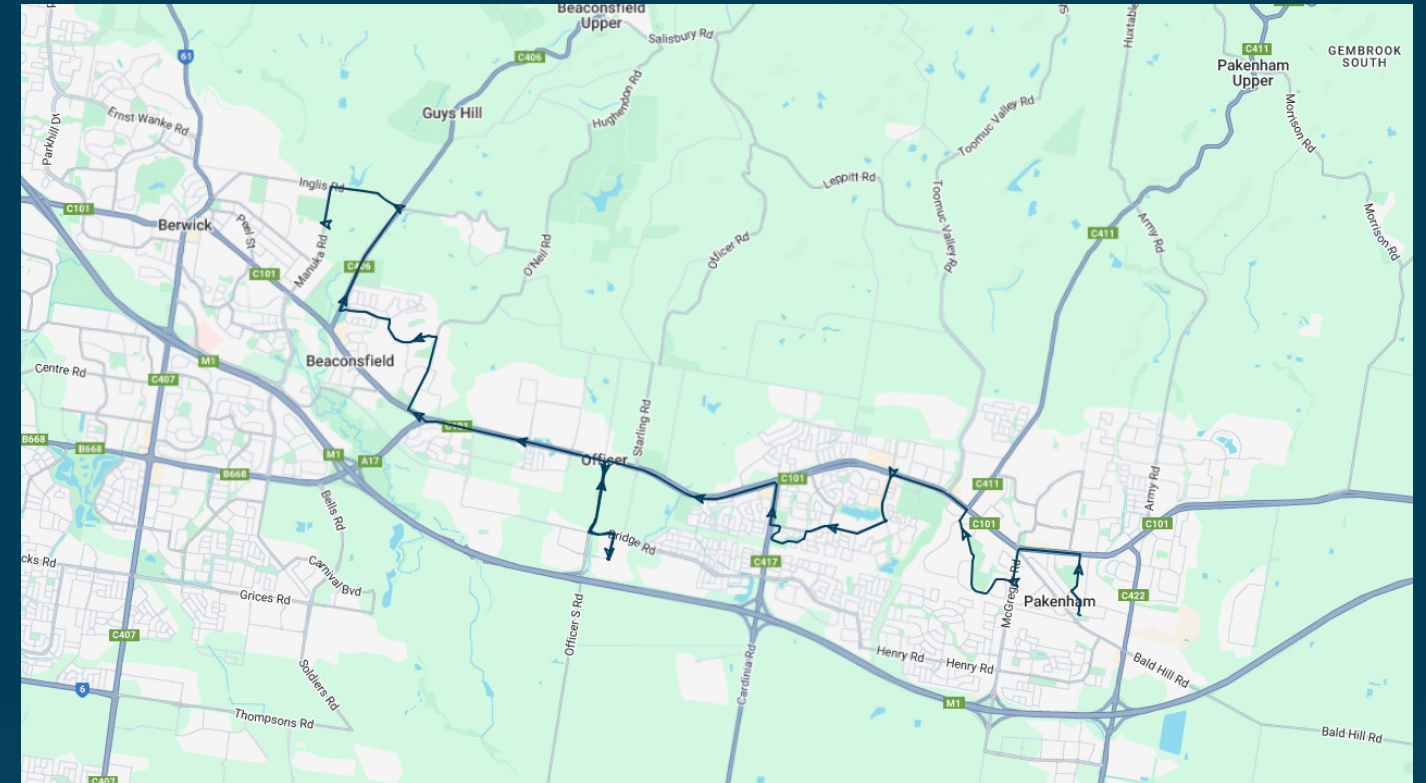

Times listed are estimated times only, it is advised to arrive at your stop earlier than the listed time to avoid missing your bus.

You can also download the Ventura Tracker app to view real time bus locations of all services

Berwick Secondary College

Route: 1543 | Morning