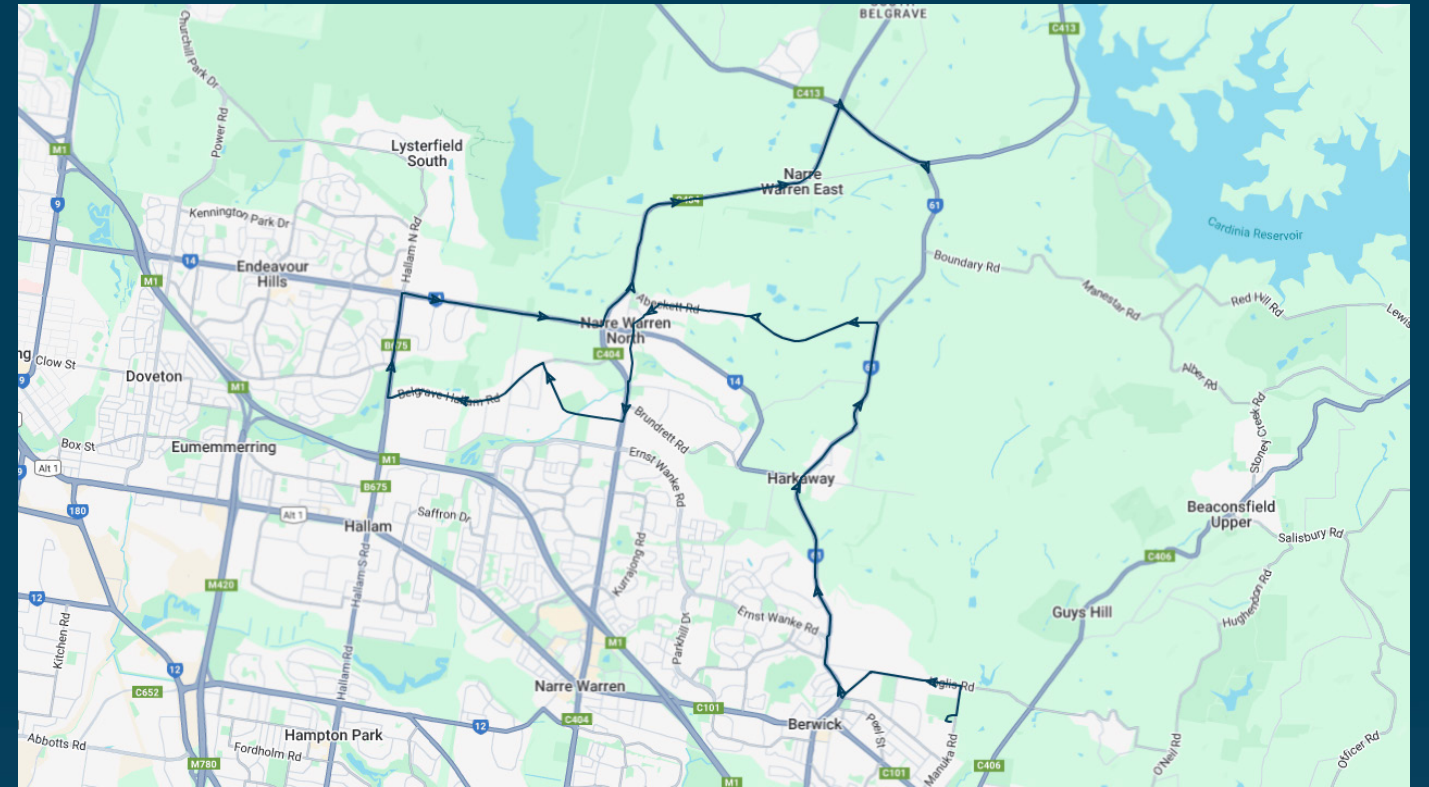

Berwick Secondary College

Route: 5263 (SBSC) | Afternoon

Stop ID	Stop Name	Time	Stop ID	Stop Name	Time
44470	Berwick Secondary College	15:40			
	King Rd/Harkaway Rd	15:51			
	George Rae Ave/Harkaway Rd	15:53			
	Halleur Rd/Harkaway Rd	15:54			
	Bailey Rd/A'Beckett Rd	15:57			
	IGA Main St	15:59			
13509	Narre Warren North CFA/Memorial Dr	16:02			
	Alfred Cl/Fox Rd	16:05			
	Kalora Park Oval Gate/Fox Rd	16:06			
	Ledgerwood Rd/Fox Rd	16:07			
	Glenwood Rd/Belgrave-Hallam Rd	16:08			
	Glen Vista Dr/Belgrave-Hallam Rd	16:10			
14732	Thomas Mitchell Dr/Hallam North Rd	16:13			
13869	Belgrave-Hallam Rd/Wellington Rd	16:18			
44472	Wellington Rd/Berwick Rd	16:20			

Berwick Secondary College

Route: 5263 (SBSC) | Afternoon