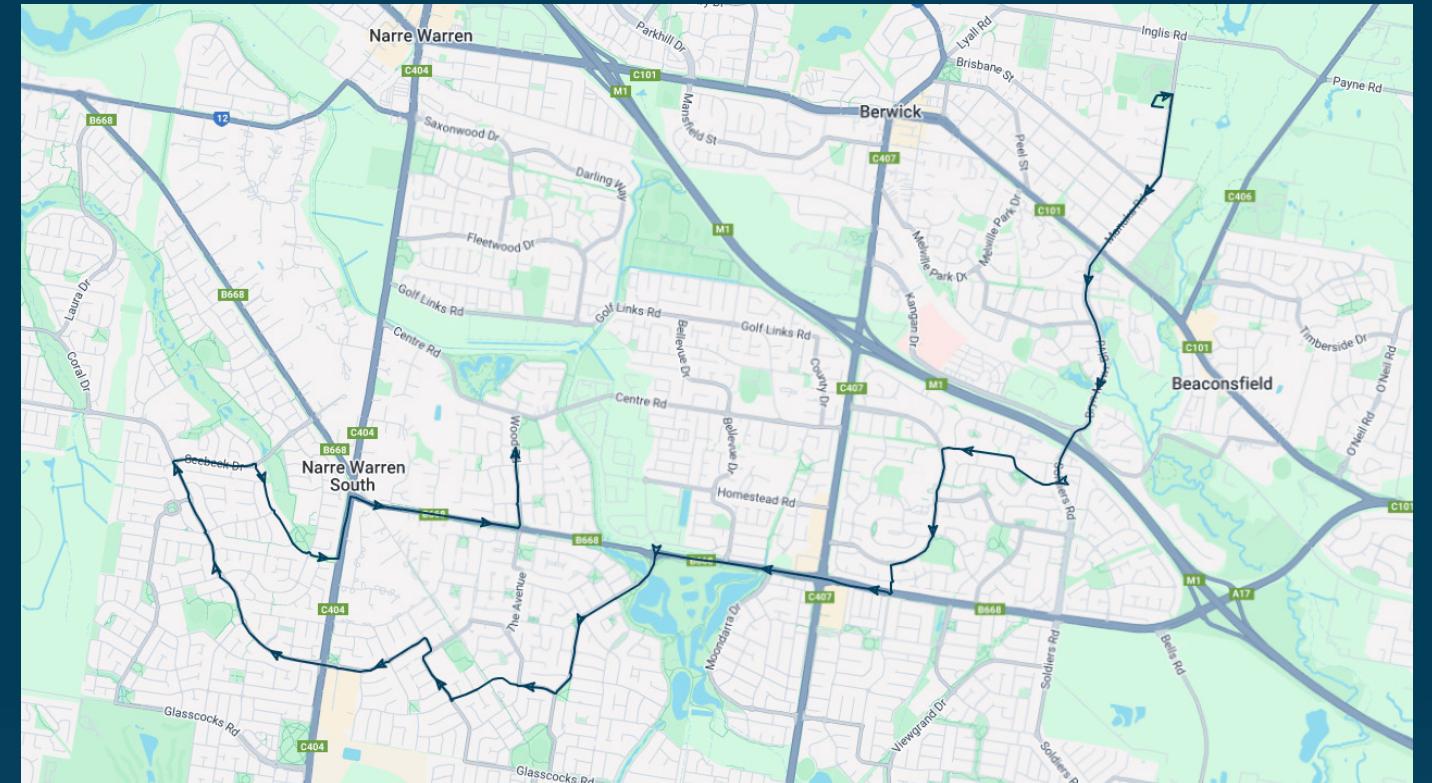

Times listed are estimated times only, it is advised to arrive at your stop earlier than the listed time to avoid missing your bus.

You can also download the Ventura Tracker app to view real time bus locations of all services

Berwick Secondary College

Route: 1505 | Afternoon

TURN DIRECTIONS

Via Right Manuka Rd, Cont Bryn Mawr Blvd, Cont Soldiers Rd, Right Chirnside Rd, Left Bemersyde Dr, Left Kimbarra Dr, Rught O'Shea Rd, Cont Greaves Rd, Left Berwick Springs Prom, Right Robinswood Pde, Right The Promenade, Left Littlecroft Ave, Cont Ormond Rd, Right Seebeck Dr, Right Baringa Park Dr, Left Cranbourne Rd, Right Greaves Rd, Left Wood Rd to Applewood Pl

To view our list of live tracked services, visit www.venturabus.com.au

Timetable Printed : 30 September 2024