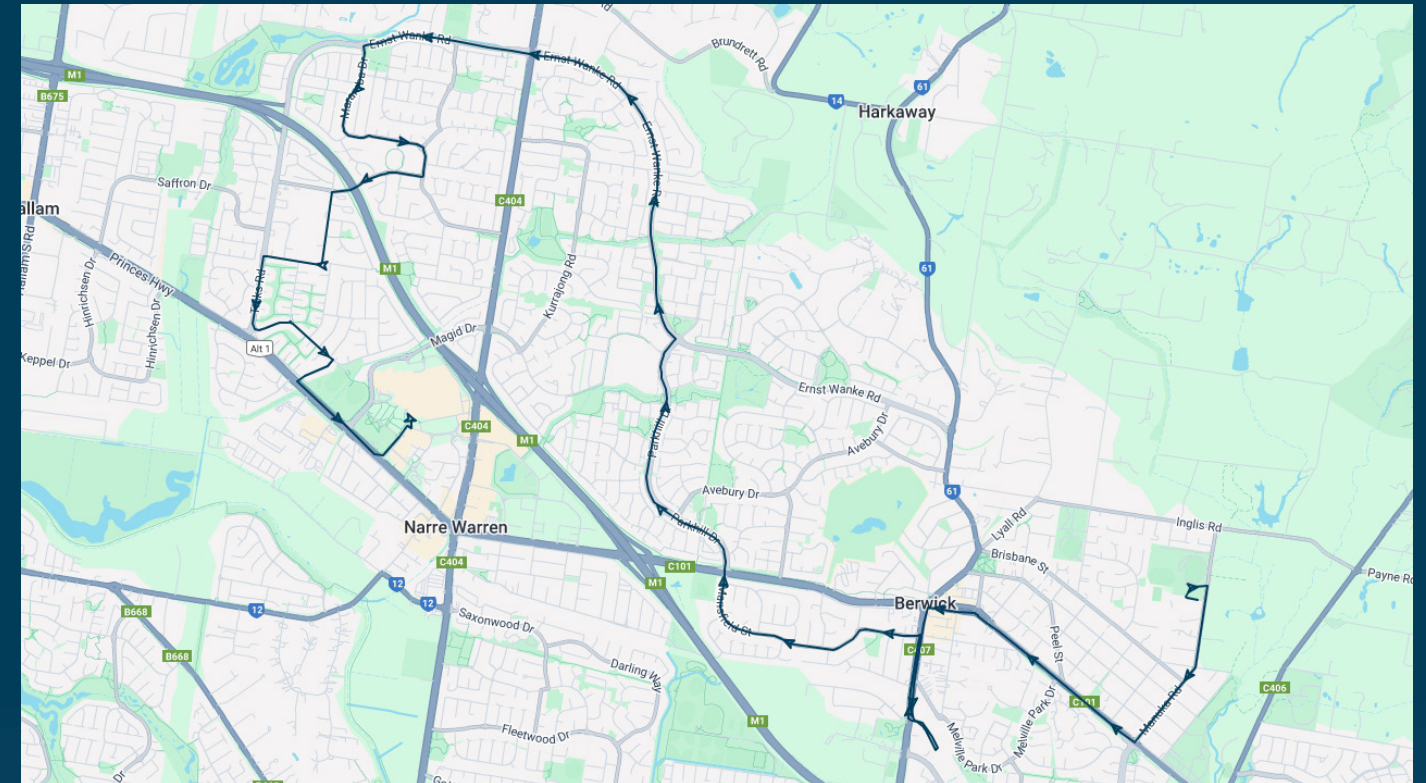

Times listed are estimated times only, it is advised to arrive at your stop earlier than the listed time to avoid missing your bus.

You can also download the Ventura Tracker app to view real time bus locations of all services

Berwick Secondary College

Route: 2244 | Afternoon

TURN DIRECTIONS

Via Right Manuka Rd, Right Princes Hwy, Cont High St, Left Clyde Rd, Left into Berwick Station Bus Terminal, Right Clyde Rd, Left Mansfield St, Cont Parkhill Dr, Left Ernst Wanke Rd, Left Maramba Dr, Right Josephine Ave, Left Victoria Rd, Right Prospect Hill Rd, Left Tinks Rd, Left Fountain Dr, Right Raven Cres, Left Princes Hwy, Left Overland Dr, 2nd exit at roundabout, Left into Fountain Gate SC

To view our list of live tracked services, visit www.venturabus.com.au

Timetable Printed : 30 September 2024