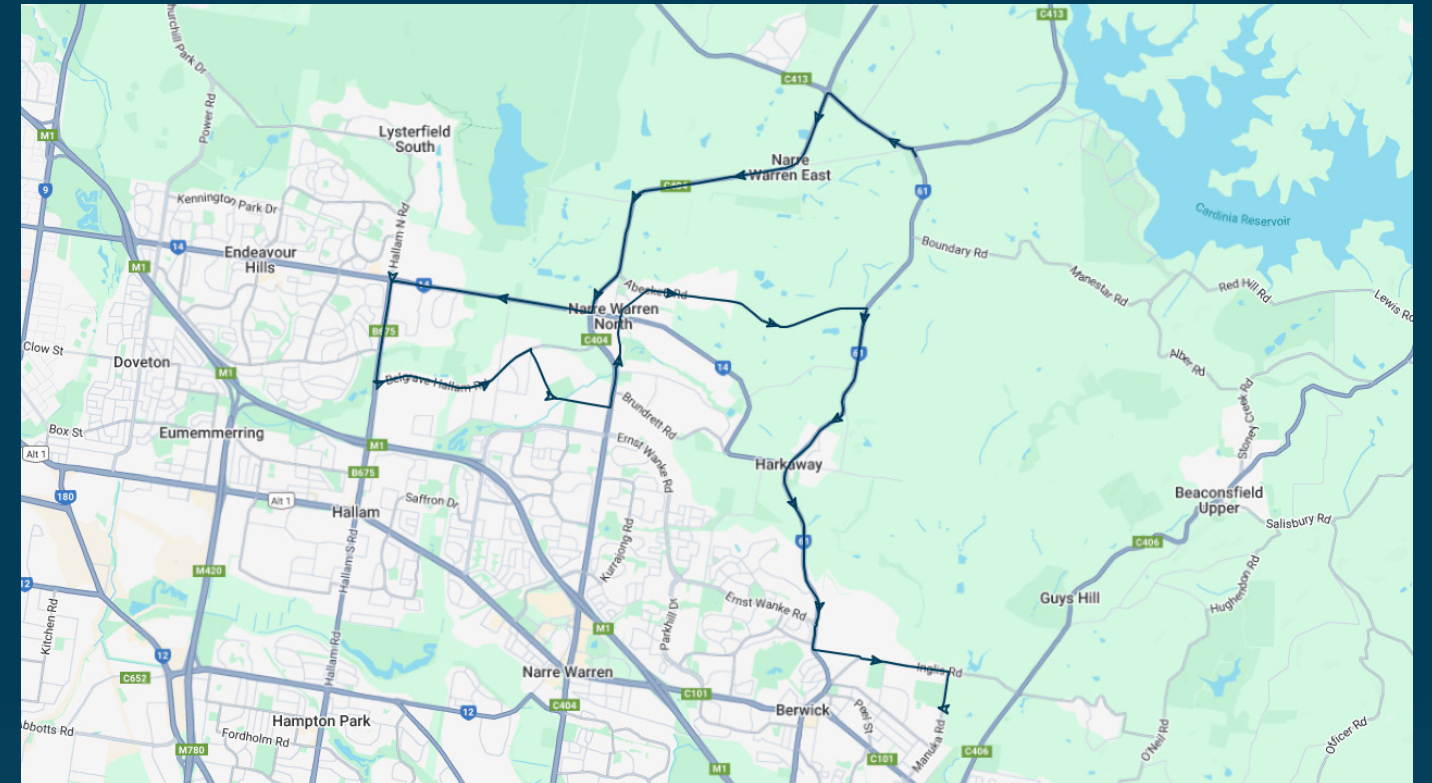

Berwick Secondary College

Route: 5263 (SBSC) | Morning

Stop ID	Stop Name	Time	Stop ID	Stop Name	Time
ncfa1	Narre Warren East CFA/Berwick Rd	07:35			
23516	Wellington Rd/Belgrave-Hallam Rd	07:40			
14610	Thomas Mitchell Dr/Hallam North Rd	07:55			
	Glen Vista Dr/Belgrave-Hallam Rd	07:56			
48764	Glenwood Rd/Belgrave-Hallam Rd	07:58			
	Ledgerwood Rd/Fox Rd	07:59			
	Kalora Park Oval Gate/Fox Rd	08:00			
	Alfred Cl/Fox Rd	08:01			
27821	Narre Warren North Rd/Memorial Dr	08:03			
	IGA Main St	08:05			
	Bailey Rd/A'Beckett Rd	08:06			
	Halleur Rd/Harkaway Rd	08:10			
	George Rae Ave/Harkaway Rd	08:13			
	King Rd/Harkaway Rd	08:15			
44470	Berwick Secondary College	08:30			

Times listed are estimated times only, it is advised to arrive at your stop earlier than the listed time to avoid missing your bus.

You can also download the Ventura Tracker app to view real time bus locations of all services

Berwick Secondary College

Route: 5263 (SBSC) | Morning

TURN DIRECTIONS

Via Berwick Rd, Left Wellington Rd, Left Belgrave-Hallam Rd, Right Heatherton Rd, Left Hallam North Rd, Left Belgrave-Hallam Rd, Right Fox Rd, Left Narre Warren North Rd, Right Memorial Dr, Right Main St, Right A'Beckett St, Right Harkaway Rd, Left Gardiner St, Cont Inglis Rd, Right Manuka Rd, Right into Berwick Secondary College

To view our list of live tracked services, visit www.venturabus.com.au

Timetable Printed : 30 September 2024