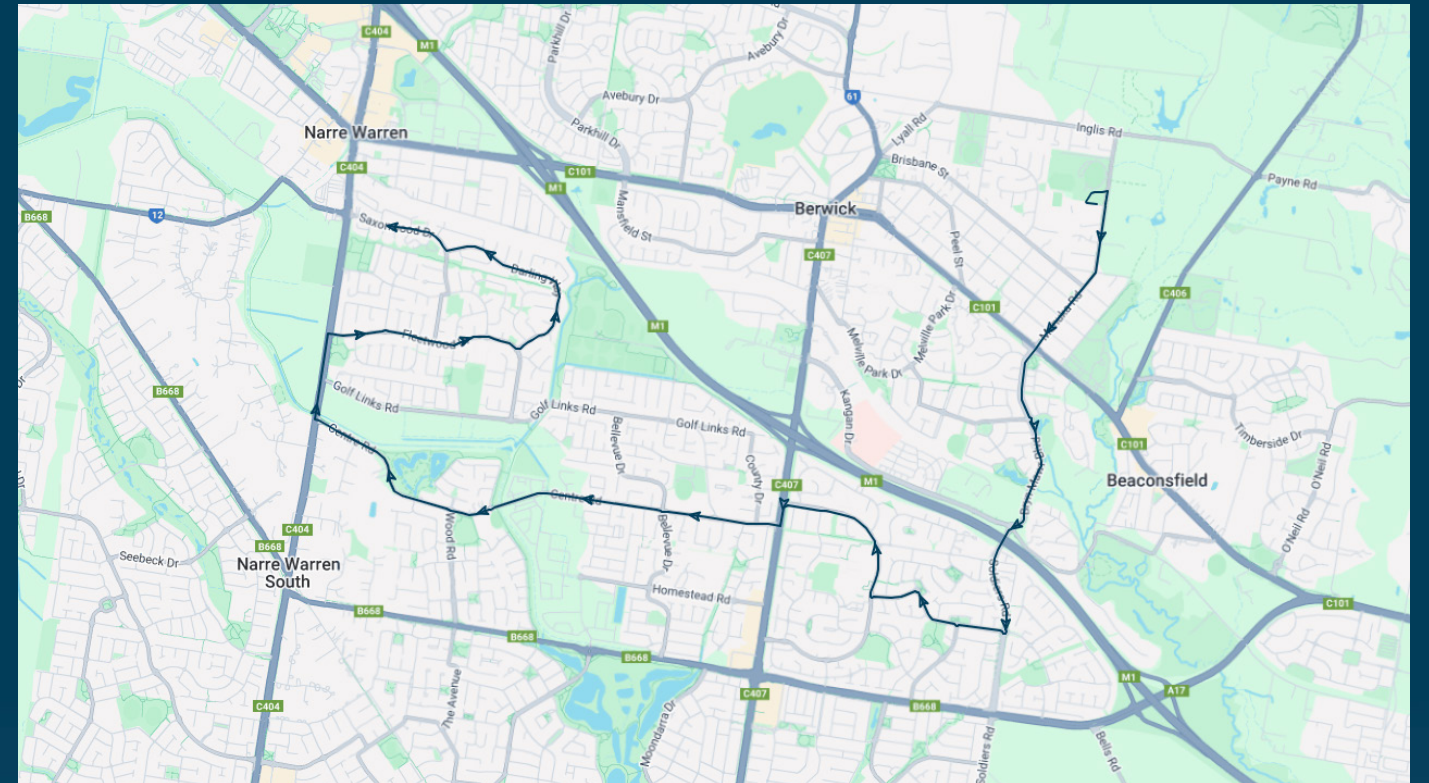

Berwick Secondary College

Route: 1532 | Afternoon

Stop ID	Stop Name	Time	Stop ID	Stop Name	Time
44470	Berwick Secondary College	15:25			
14723	Funston St/Manuka Rd	15:37			
14593	Innes Ct/Soldiers Rd	15:48			
14599	McCubbin Way/Streton Way	15:51			
14600	Streton Way Reserve/Streton Way	15:52			
14601	Cunneen Cres/Vivienne Way	15:53			
14602	Kambrya College/Bemersyde Dr	15:55			
14603	Brentwood Park PS/Bemersyde Dr	15:56			
14604	Brentwood Park Community Centre	15:57			
14605	Carluka Cl/Bemersyde Dr	15:58			
45711	Ashfield Dr/Centre Rd	15:59			
45712	Bellevue Dr/Centre Rd	16:02			
45713	Knox St/Centre Rd	16:03			
45714	Heritage College/Centre Rd	16:07			
13549	John Byron Reserve/Fleetwood Dr	16:15			
13548	Coonara Ct/Fleetwood Dr	16:15			
13547	Rosemont Dr/Fleetwood Dr	16:16			
13545	Darling Way/Fleetwood Dr	16:17			
13544	78 Darling Way	16:18			
13543	Woodlands Cres/Darling Way	16:19			
13542	Upton Cres/Darling Way	16:19			
13541	Darling Way/Saxonwood Dr	16:19			
13540	Tingle Cl/Saxonwood Dr	16:20			

Times listed are estimated times only, it is advised to arrive at your stop earlier than the listed time to avoid missing your bus.

You can also download the Ventura Tracker app to view real time bus locations of all services

Berwick Secondary College

Route: 1532 | Afternoon