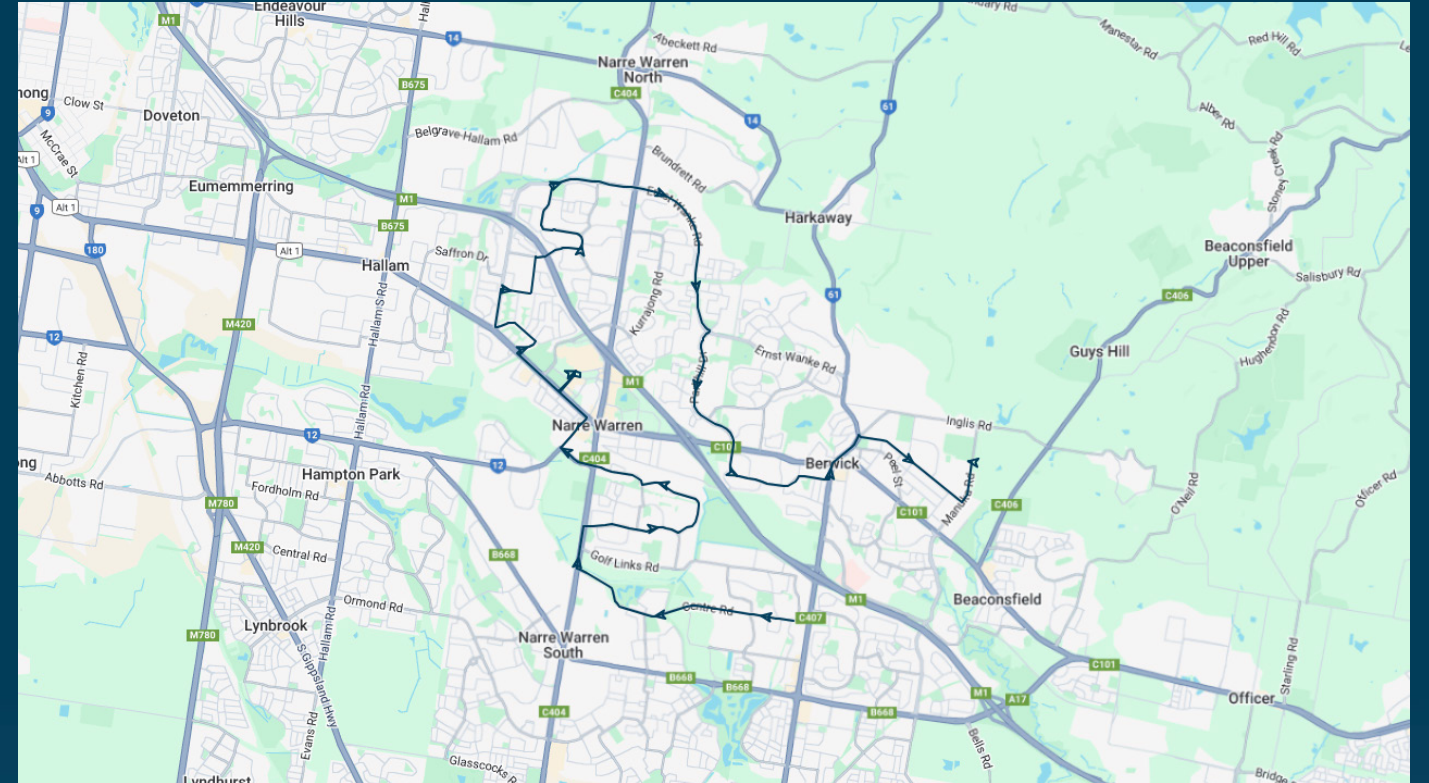

Times listed are estimated times only, it is advised to arrive at your stop earlier than the listed time to avoid missing your bus.

You can also download the Ventura Tracker app to view real time bus locations of all services

Berwick Secondary College

Route: 1521 | Morning