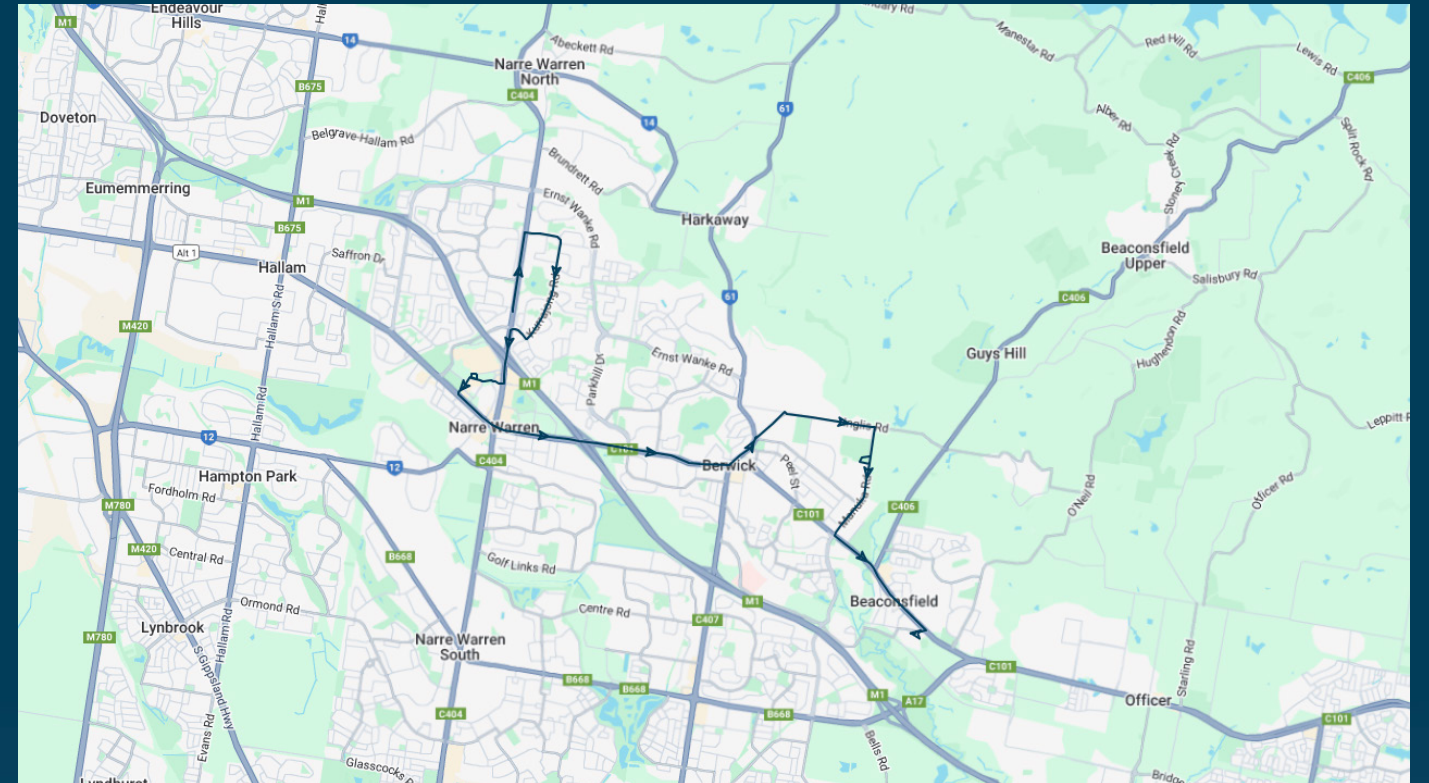

Stop ID	Stop Name	Time	Stop ID	Stop Name	Time
14606	Prospect Hill Rd/Narre Warren North Rd	08:00			
14607	Prospect Hill Retarding Basin	08:01			
13513	Sarnia Ct/Kurrajong Rd	08:02			
47140	Ellenvale Dr/Kurrajong Rd	08:03			
13515	Oatlands Primary School/Kurrajong Rd	08:04			
13516	Archibald Ave/Kurrajong Rd	08:05			
13517	Kallara Cres/Kurrajong Rd	08:06			
13518	Ryelands Dr/Kurrajong Rd	08:07			
13519	Song St/Ryelands Dr	08:08			
46426	Fountain Gate SC - Bay 1	08:12			
3688	Webb St/Princes Hwy	08:17			
3689	Lauderdale Rd/Princes Hwy	08:17			
3690	Victor Cres/Princes Hwy	08:17			
3691	Verdun Dr/Princes Hwy	08:18			
3692	Cyril Molyneux Reserve/Princes Hwy	08:19			
3693	Parkhill Dr/Princes Hwy	08:19			
3694	William Rd/Princes Hwy	08:20			
3695	Wilson Botanic Park/Princes Hwy	08:20			
3696	York Rd/Princes Hwy	08:20			
14718	Berwick Inn/Lyall Rd	08:21			
44470	Berwick Secondary College	08:25			
14723	Funston St/Manuka Rd	08:26			
3701	Manuka Rd/Princes Hwy	08:27			
3702	Cardinia St/Princes Hwy	08:27			
3703	Haileybury College/Princes Hwy	08:27			
3704	Beaconsfield Plaza/Princes Hwy	08:28			
45610	St Francis Xavier College/Beaconsfield Ave	08:29			
44467	St Francis Xavier College	08:30			

Times listed are estimated times only, it is advised to arrive at your stop earlier than the listed time to avoid missing your bus.

You can also download the Ventura Tracker app to view real time bus locations of all services

Berwick Secondary College

Route: 1517 | Morning