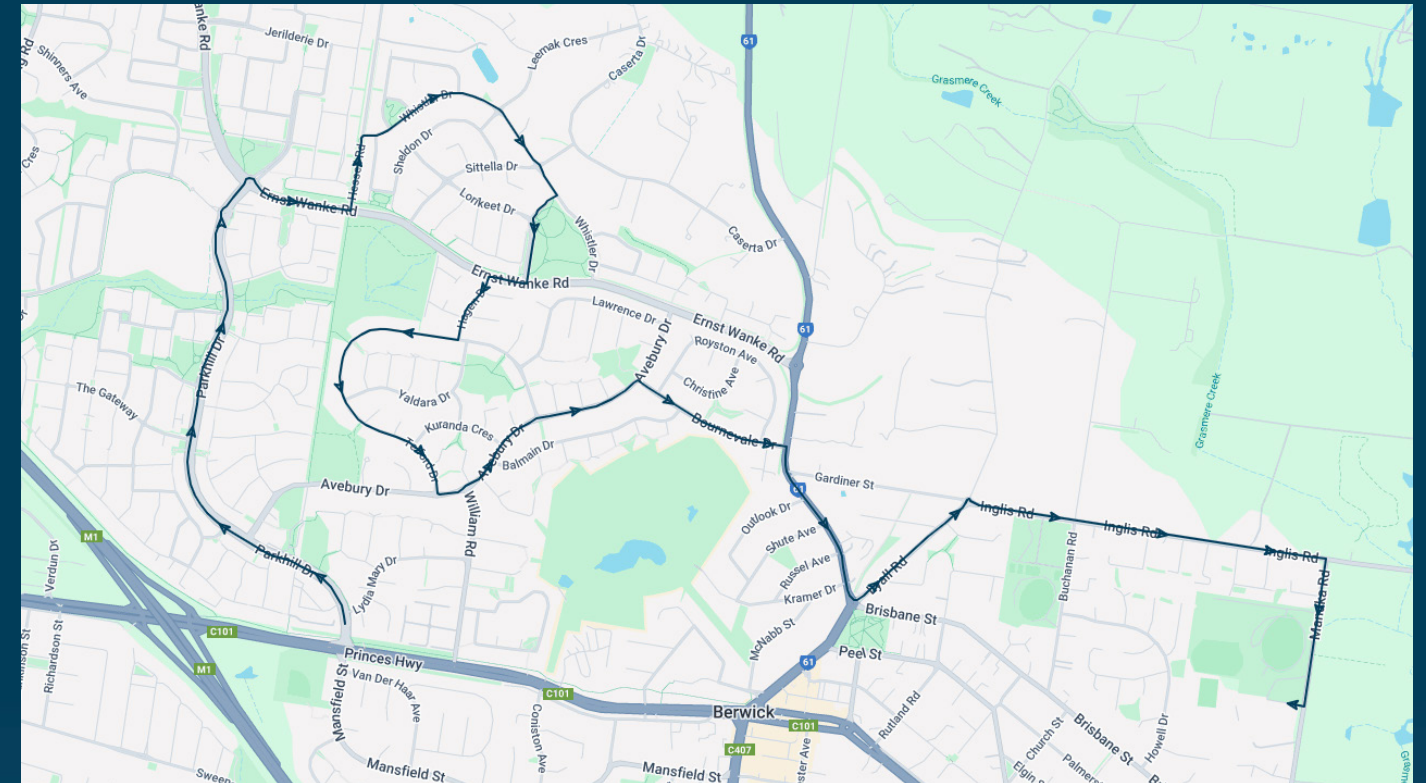

Berwick Secondary College

Route: 1525 | Morning

Stop ID	Stop Name	Time	Stop ID	Stop Name	Time
14779	Berwick Aged Care/Parkhill Dr	07:40			
14778	Argyle Ct/Parkhill Dr	07:40			
14777	The Gateway/Parkhill Dr	07:41			
14776	Leonard Ave/Parkhill Dr	07:42			
14775	Warrawong Dr/Parkhill Dr	07:43			
14774	Timbarra Primary School/Parkhill Dr	07:43			
45729	Bullfinch Way/Whistler Dr	07:45			
45730	Sittella Dr/Whistler Dr	07:46			
45731	Bellbird Park/Bluebird Dr	07:47			
45732	Roxby Ct/Hagen Dr	07:48			
45733	Yaldara Dr/Telford Dr	07:48			
45734	Telford Drive Reserve/Telford Dr	07:49			
45735	Bayliss Ct/Telford Dr	07:50			
45736	Avebury Dr/Telford Dr	07:50			
45738	Grenville Ct/Avebury Dr	07:51			
45737	Kuranda Cres/Avebury Dr	07:51			
14801	Barellan Mews/Avebury Dr	07:51			
14802	W K Glendenning Reserve/Avebury Dr	07:52			
14803	Wilson Botanic Park/Bournevale Dr	07:53			
14804	Outlook Dr/Harkaway Rd	07:54			
14805	Russel Ave/Harkaway Rd	07:54			
44470	Berwick Secondary College	08:00			

Times listed are estimated times only, it is advised to arrive at your stop earlier than the listed time to avoid missing your bus.

You can also download the Ventura Tracker app to view real time bus locations of all services

Berwick Secondary College

Route: 1525 | Morning