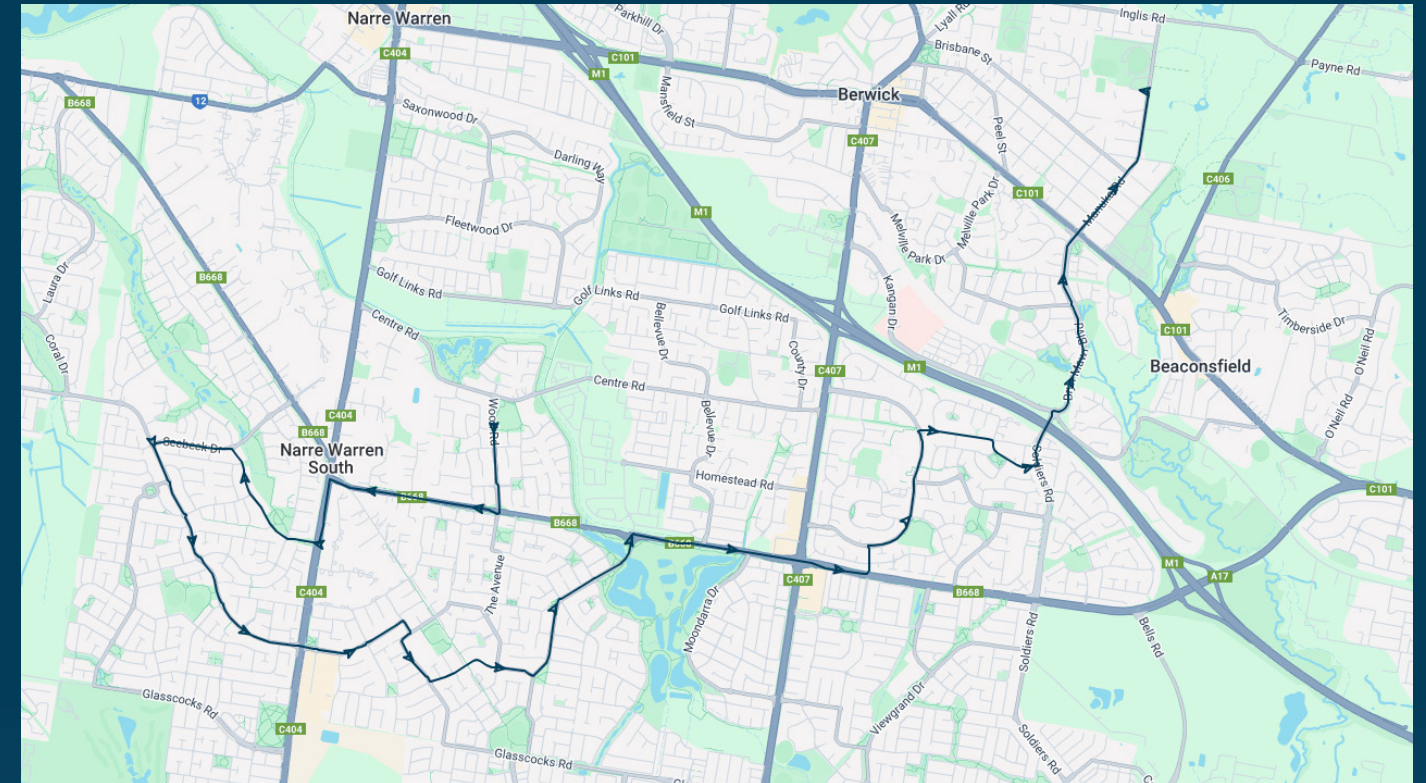

Times listed are estimated times only, it is advised to arrive at your stop earlier than the listed time to avoid missing your bus.

You can also download the Ventura Tracker app to view real time bus locations of all services

Berwick Secondary College

Route: 1503 | Morning

TURN DIRECTIONS

Via Wood Rd, Right Greaves Rd, Left Cranbourne Rd, Right Baringa Park Dr, Left Seebeck Dr, Left Ormond Rd, Cont Littlecroft Ave, Right The Promanade, Left Robinswood Pde, Left Berwick Springs Prom, Right Greaves Rd, Cont O'Shea Rd, Left Kimbarra Dr, Right Bemersyde Dr, Right Chirside Rd, Left Soldiers Rd, Cont Bryn Mawr Blvd, Cont Manuka Rd, Left into Berwick Secondary College

To view our list of live tracked services, visit www.venturabus.com.au

Timetable Printed : 30 September 2024