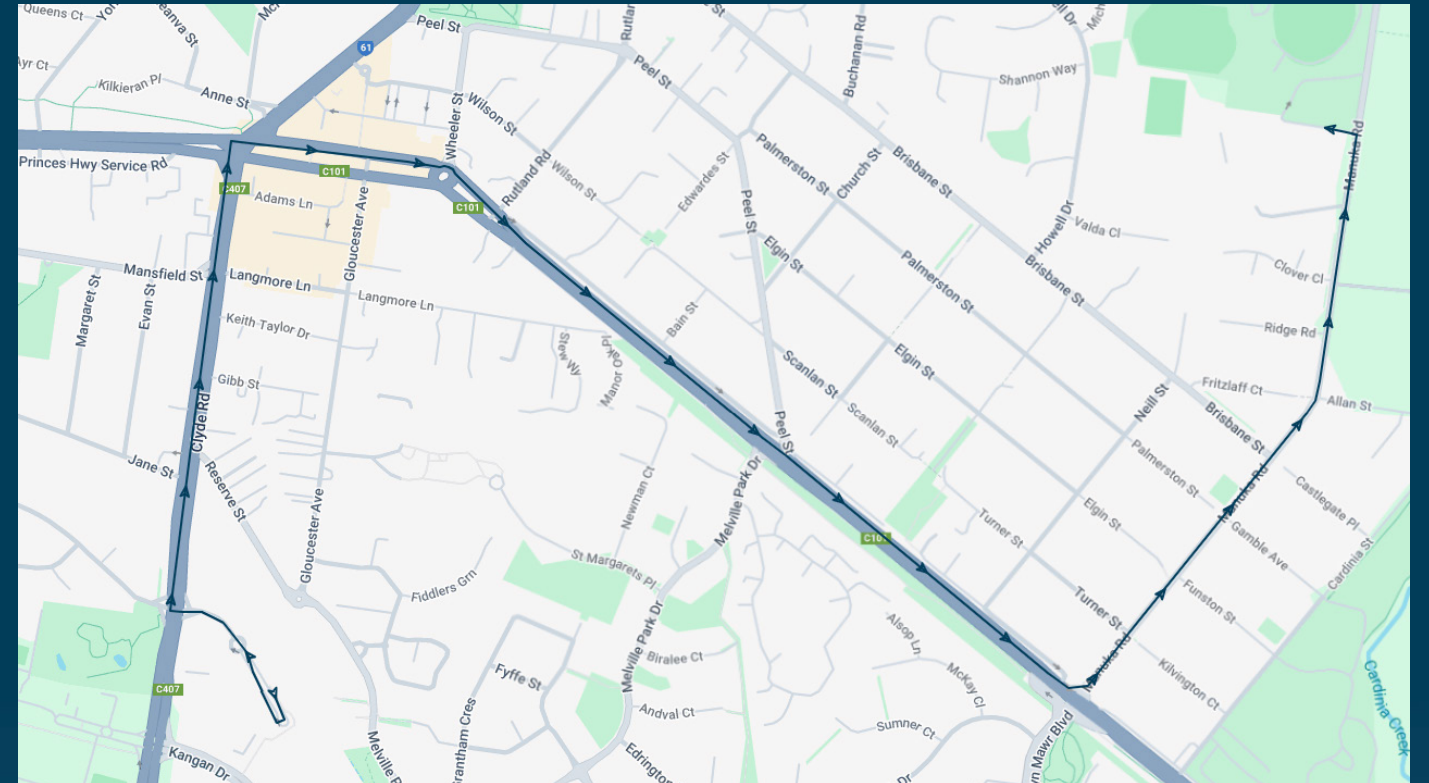

Berwick Secondary College

Route: 2234 | Morning

Stop ID	Stop Name	Time	Stop ID	Stop Name	Time
28348	Berwick Station - Bay H	08:35			
28338	Jane St/Clyde Rd	08:36			
28336	Mansfield St/Clyde Rd	08:36			
3697	Berwick Shops/High St	08:37			
3698	Rutland Rd/Princes Hwy	08:38			
3700	Edrington Park Retirement Village	08:40			
45690	Funston St/Manuka Rd	08:42			
44470	Berwick Secondary College	08:45			

Berwick Secondary College

Route: 2234 | Morning