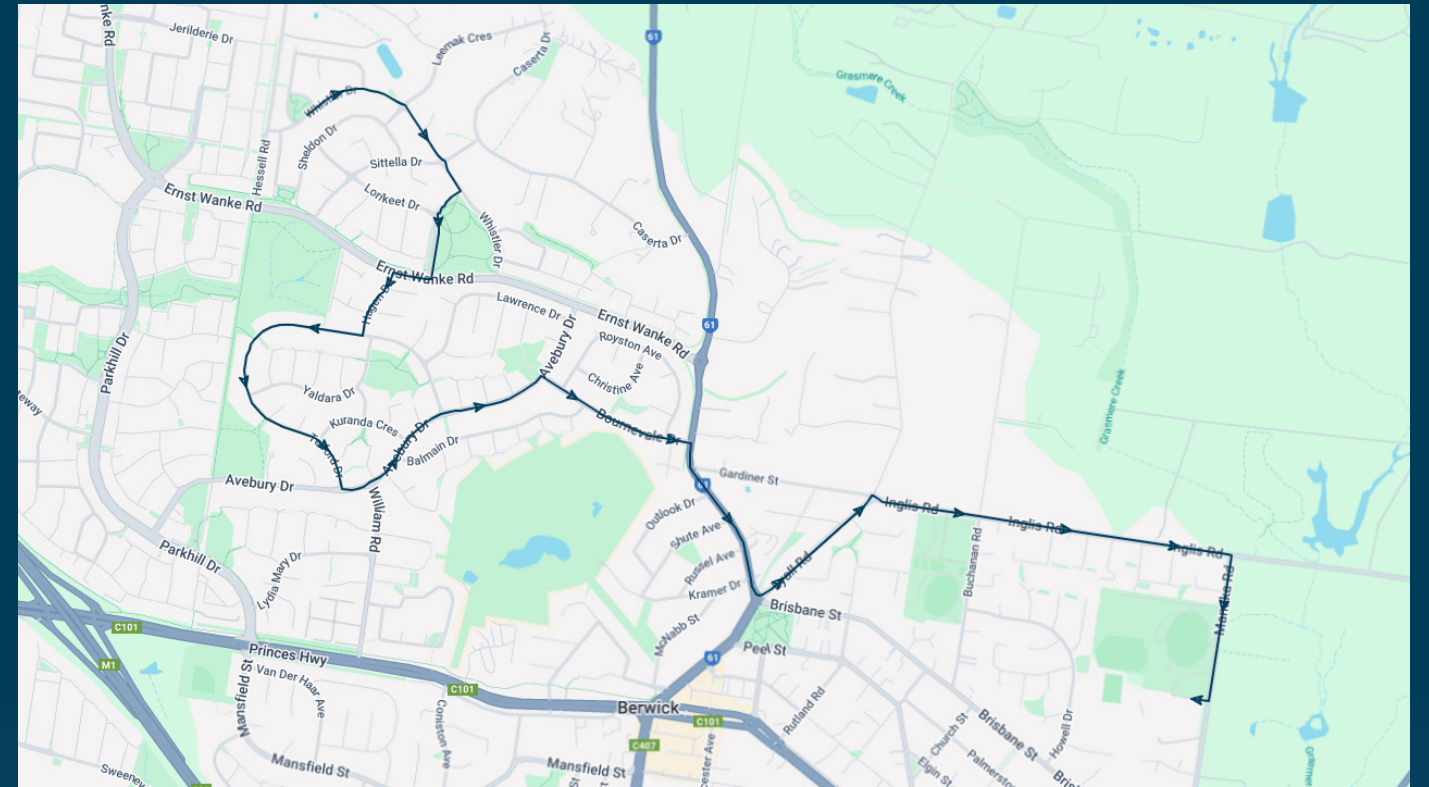

Berwick Secondary College

Route: 1528 | Morning

Stop ID	Stop Name	Time	Stop ID	Stop Name	Time
45729	Bullfinch Way/Whistler Dr	08:15			
45730	Sittella Dr/Whistler Dr	08:16			
45731	Bellbird Park/Bluebird Dr	08:17			
45732	Roxby Ct/Hagen Dr	08:18			
45733	Yaldara Dr/Telford Dr	08:18			
45734	Telford Drive Reserve/Telford Dr	08:18			
45735	Bayliss Ct/Telford Dr	08:19			
45736	Avebury Dr/Telford Dr	08:20			
45738	Grenville Ct/Avebury Dr	08:21			
45737	Kuranda Cres/Avebury Dr	08:21			
14801	Barellan Mews/Avebury Dr	08:21			
14802	W K Glendenning Reserve/Avebury Dr	08:22			
14803	Wilson Botanic Park/Bournevale Dr	08:23			
14804	Outlook Dr/Harkaway Rd	08:24			
14805	Russel Ave/Harkaway Rd	08:25			
44470	Berwick Secondary College	08:30			

Berwick Secondary College

Route: 1528 | Morning