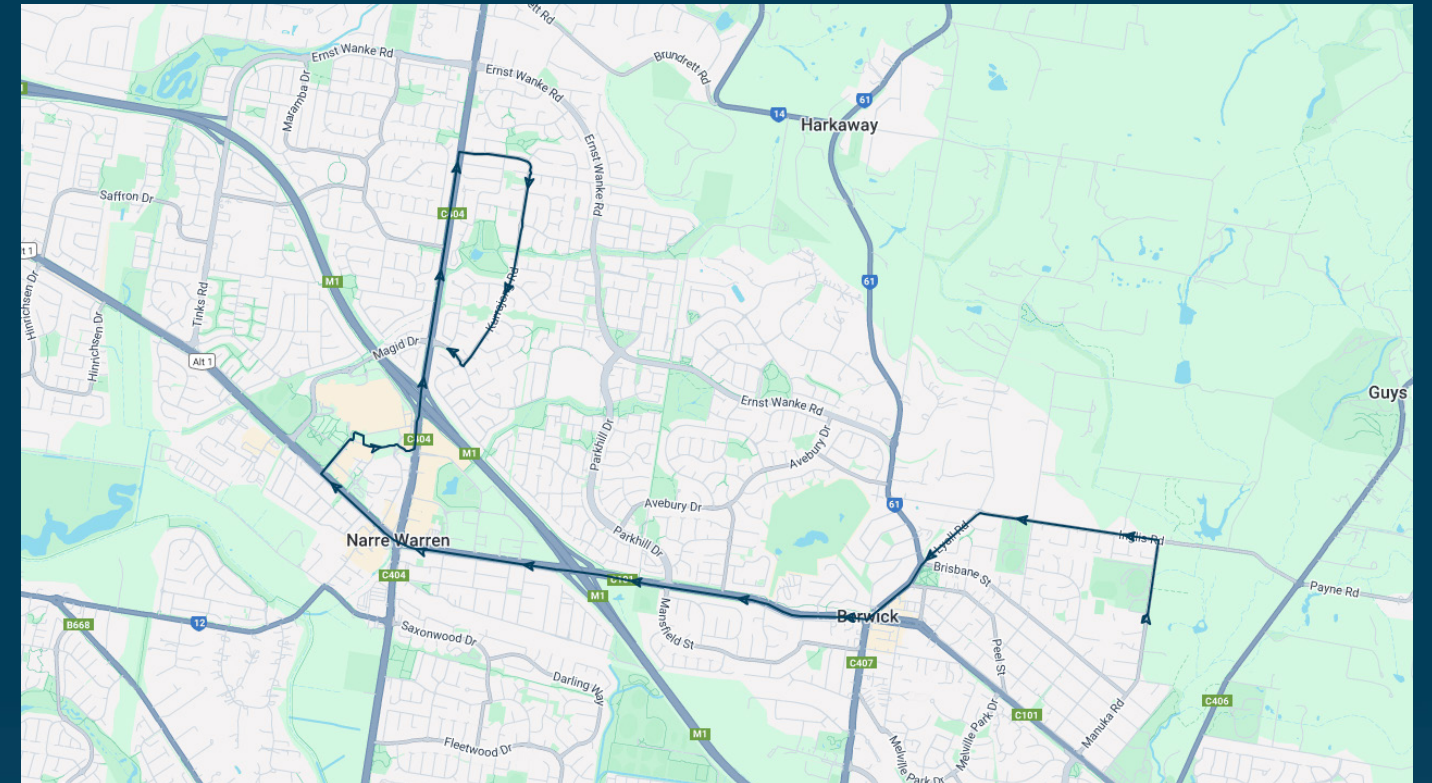

Berwick Secondary College

Route: 1524 | Afternoon

Stop ID	Stop Name	Time	Stop ID	Stop Name	Time
44470	Berwick Secondary College	15:42			
3468	York Rd/Princes Hwy	15:52			
3469	Wilson Botanic Park/Princes Hwy	15:53			
3470	William Rd/Princes Hwy	15:54			
4216	Cyril Molyneux Reserve/Princes Hwy	15:55			
4217	Richardson St/Princes Hwy	15:58			
4218	Lloyd Ave/Princes Hwy	16:00			
4219	Stewart Ave/Princes Hwy	16:00			
4221	Webb St/Princes Hwy	16:02			
21027	Fountain Gate SC	16:05			
14606	Prospect Hill Rd/Narre Warren North Rd	16:10			
14607	Prospect Hill Retarding Basin	16:12			
13513	Sarnia Ct/Kurrajong Rd	16:14			
47140	Ellenvale Dr/Kurrajong Rd	16:15			
13515	Oatlands Primary School/Kurrajong Rd	16:17			
13516	Archibald Ave/Kurrajong Rd	16:18			
13517	Kallara Cres/Kurrajong Rd	16:18			
13518	Ryelands Dr/Kurrajong Rd	16:21			
13519	Song St/Ryelands Dr	16:22			

Times listed are estimated times only, it is advised to arrive at your stop earlier than the listed time to avoid missing your bus.

You can also download the Ventura Tracker app to view real time bus locations of all services

Berwick Secondary College

Route: 1524 | Afternoon