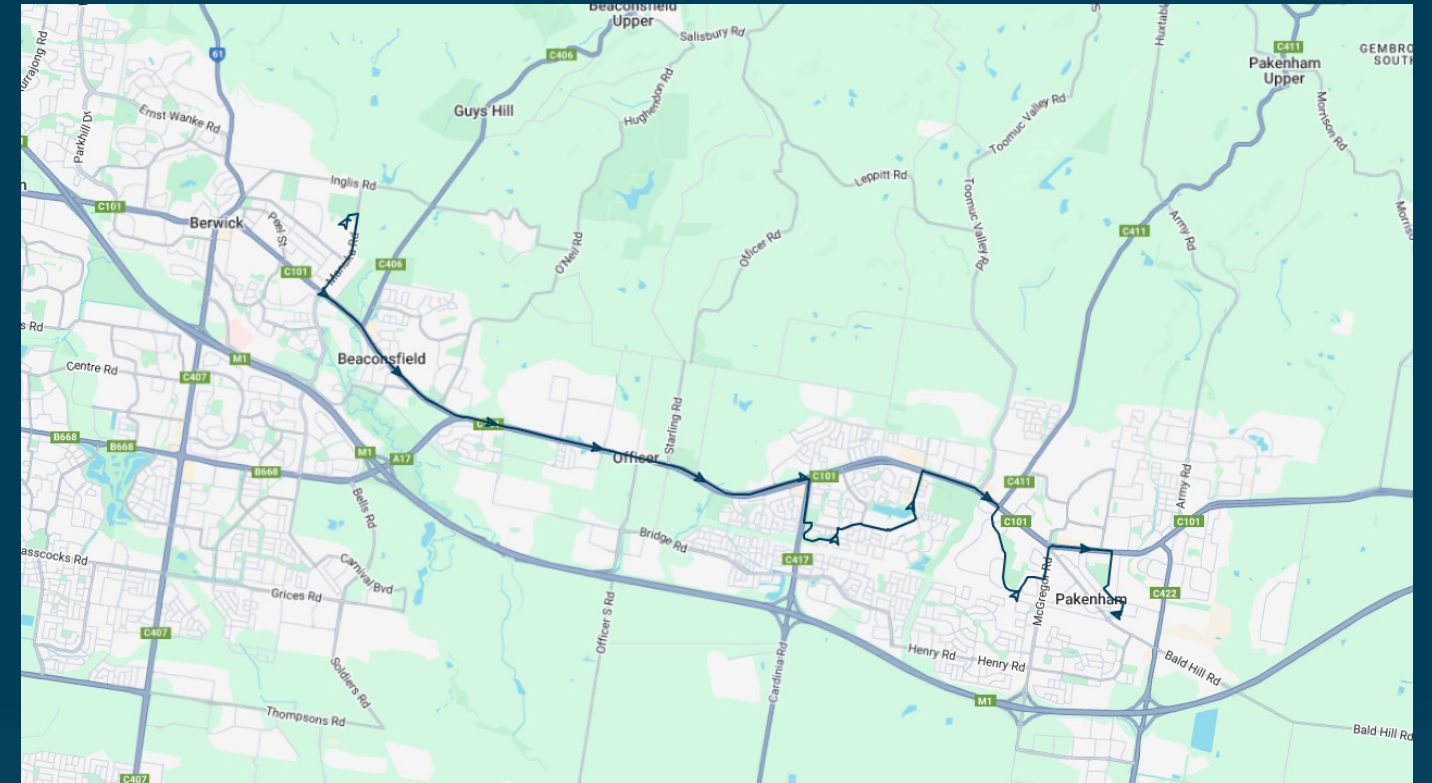

Times listed are estimated times only, it is advised to arrive at your stop earlier than the listed time to avoid missing your bus.

You can also download the Ventura Tracker app to view real time bus locations of all services

Berwick Secondary College

Route: 1520 | Afternoon

TURN DIRECTIONS

Runs express to O'Neil Rd/Princes Hwy via Right Manuka Rd, Left Princes Hwy, veer Left Princes Hwy, Right Cardinia Rd, Left Shearwater Dr, Right The Parkway, Left Melaleuca Pl, Right Shearwater Dr, Left Lakeside Blvd, Right Princes Hwy, Right Duncan Dr, Left McGregor Rd, Right Princes Hwy, Right John St, Left Henry St, Right Slatery Pl, Right Station St to Pakenham Station

To view our list of live tracked services, visit www.venturabus.com.au

Timetable Printed : 2 October 2024