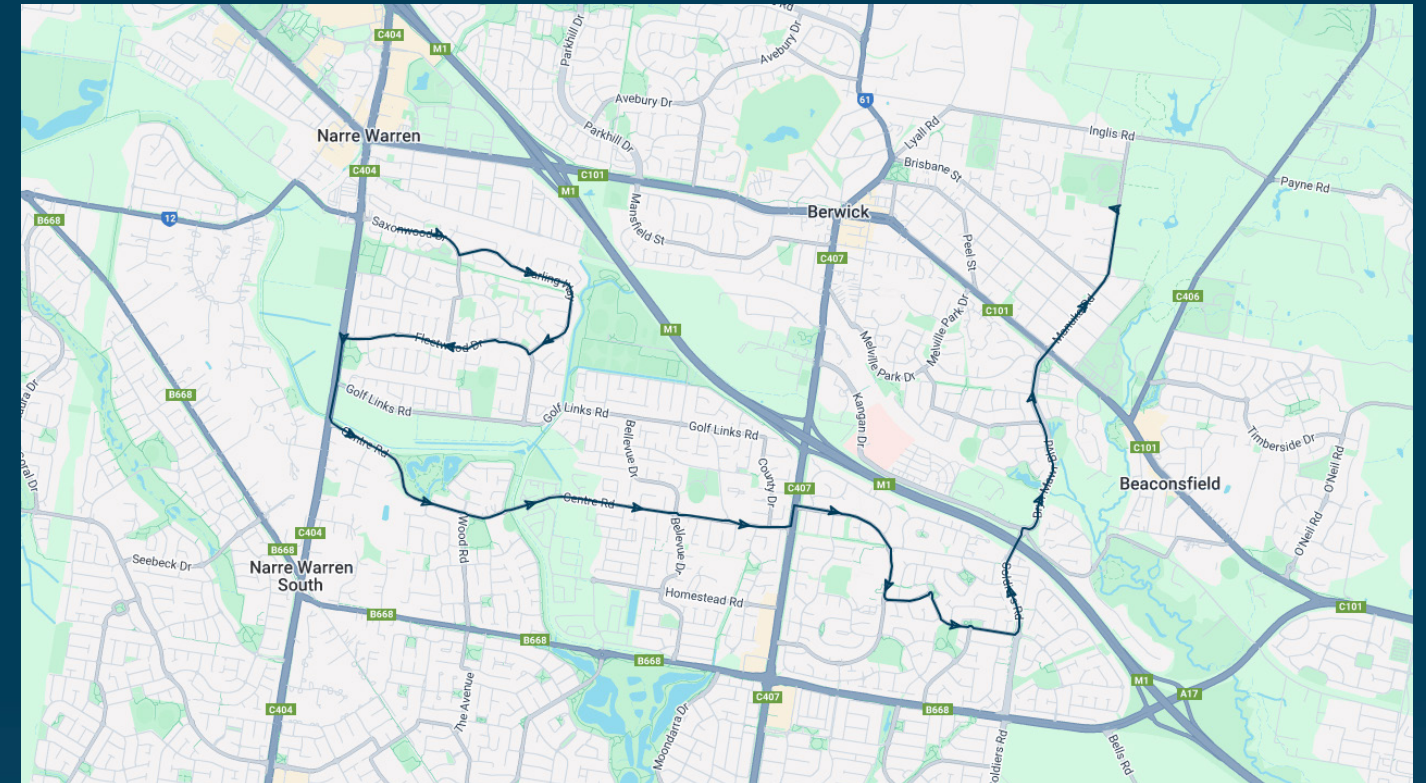

Berwick Secondary College

Route: 1530 | Morning

Stop ID	Stop Name	Time	Stop ID	Stop Name	Time
13521	Bradley Tce/Saxonwood Dr	07:50			
13522	Upton Cres/Saxonwood Dr	07:50			
13523	Upton Cres/Darling Way	07:51			
13524	Woodlands Cres/Darling Way	07:51			
13525	Mollis Ct/Darling Way	07:52			
13526	Fleetwood Primary School/Fleetwood Dr	07:53			
13528	Rosemont Dr/Fleetwood Dr	07:54			
13529	Coonara Ct/Fleetwood Dr	07:55			
13530	John Byron Reserve/Fleetwood Dr	07:55			
14836	Heritage College/Centre Rd	07:59			
14837	Knox St/Centre Rd	08:00			
14841	Bellevue Dr/Centre Rd	08:01			
14839	Ashfield Dr/Centre Rd	08:02			
14588	Brentwood Park Kinder/Bemersyde Dr	08:03			
14589	Eddie Baron Reserve/Bemersyde Dr	08:03			
45598	Kambrya College/Bemersyde Dr	08:05			
45663	Cunneen Cres/Vivienne Way	08:06			
45664	Streeton Way Reserve/Streeton Way	08:08			
45665	McCubbin Way/Streeton Way	08:10			
22794	Chirnside Rd/Soldiers Rd	08:13			
45690	Funston St/Manuka Rd	08:24			
44470	Berwick Secondary College	08:30			

Times listed are estimated times only, it is advised to arrive at your stop earlier than the listed time to avoid missing your bus.

You can also download the Ventura Tracker app to view real time bus locations of all services

Berwick Secondary College

Route: 1530 | Morning