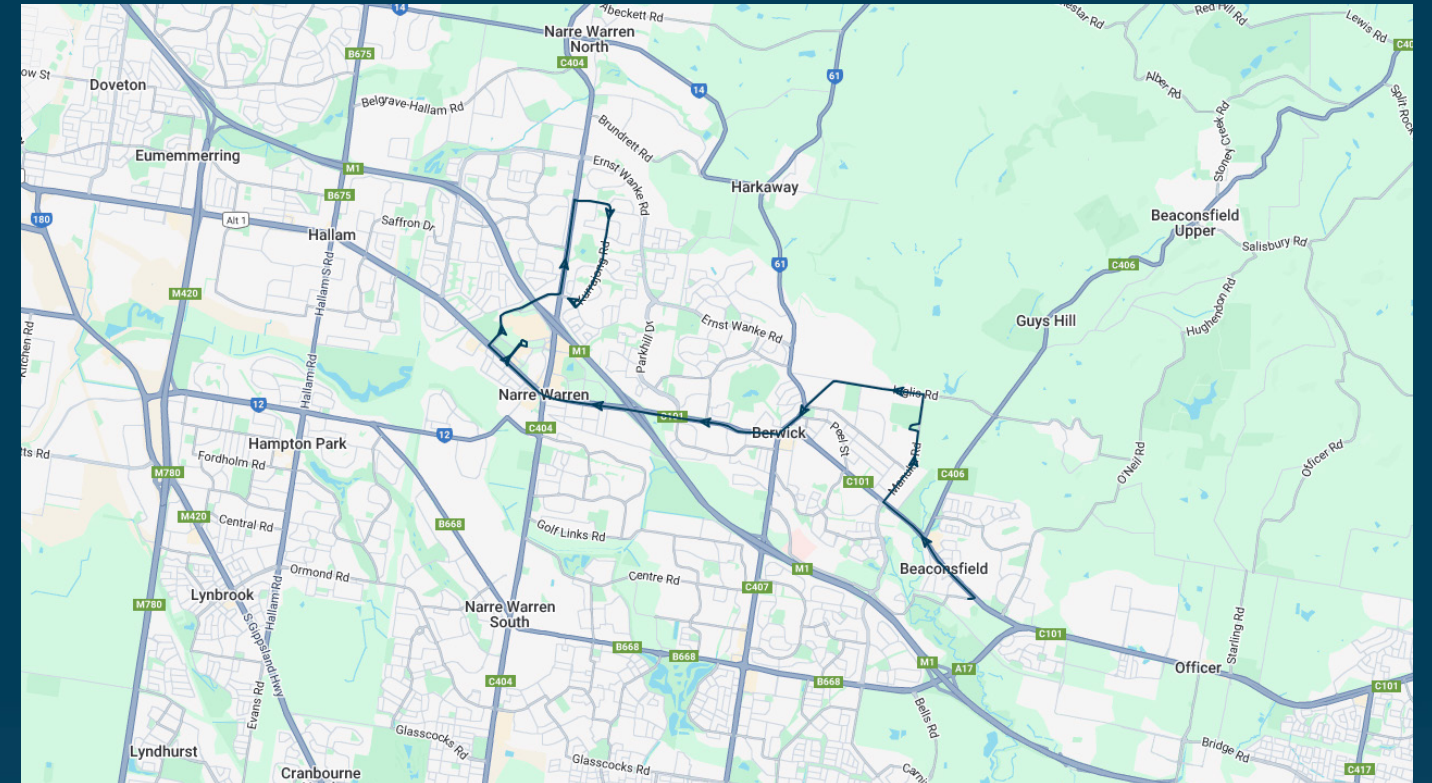

Berwick Secondary College

Route: 1500 | Afternoon

Stop ID	Stop Name	Time	Stop ID	Stop Name	Time
45610	St Francis Xavier College/Beaconsfield Ave	15:25			
3461	Woods St/Princes Hwy	15:28			
3462	Haileybury College/Princes Hwy	15:29			
45690	Funston St/Manuka Rd	15:32			
44470	Berwick Secondary College	15:35			
3468	York Rd/Princes Hwy	15:45			
3469	Wilson Botanic Park/Princes Hwy	15:46			
3470	William Rd/Princes Hwy	15:47			
4216	Cyril Molyneux Reserve/Princes Hwy	15:48			
4217	Richardson St/Princes Hwy	15:51			
4218	Lloyd Ave/Princes Hwy	15:53			
4219	Stewart Ave/Princes Hwy	15:53			
4221	Webb St/Princes Hwy	15:55			
21027	Fountain Gate SC	15:58			
4223	Springwood Ave/Princes Hwy	15:59			
14606	Prospect Hill Rd/Narre Warren North Rd	16:03			
14607	Prospect Hill Retarding Basin	16:04			
13513	Sarnia Ct/Kurrajong Rd	16:05			
47140	Ellenvale Dr/Kurrajong Rd	16:06			
13515	Oatlands Primary School/Kurrajong Rd	16:07			
13516	Archibald Ave/Kurrajong Rd	16:07			
13517	Kallara Cres/Kurrajong Rd	16:08			
13518	Ryelands Dr/Kurrajong Rd	16:09			
13519	Song St/Ryelands Dr	16:10			

Times listed are estimated times only, it is advised to arrive at your stop earlier than the listed time to avoid missing your bus.

You can also download the Ventura Tracker app to view real time bus locations of all services

Berwick Secondary College

Route: 1500 | Afternoon

TURN DIRECTIONS

Via Beaconsfield Ave, Left Princes Hwy, Right Manuka Rd, Left into Berwick Secondary College, Left Manuka Rd, Left Inglis Rd, Left Lyall St, Right Princes Hwy, Right Overland Dr, 2nd left at roundabout, Left into Fountain Gate SC Bus Terminal, Right Overland Dr, 1st exit at roundabout, Right Princes Hwy, Right Magid Dr, Left Narre Warren Nth Rd, Right Kurrajong Rd, Right Rylands Dr to Song St