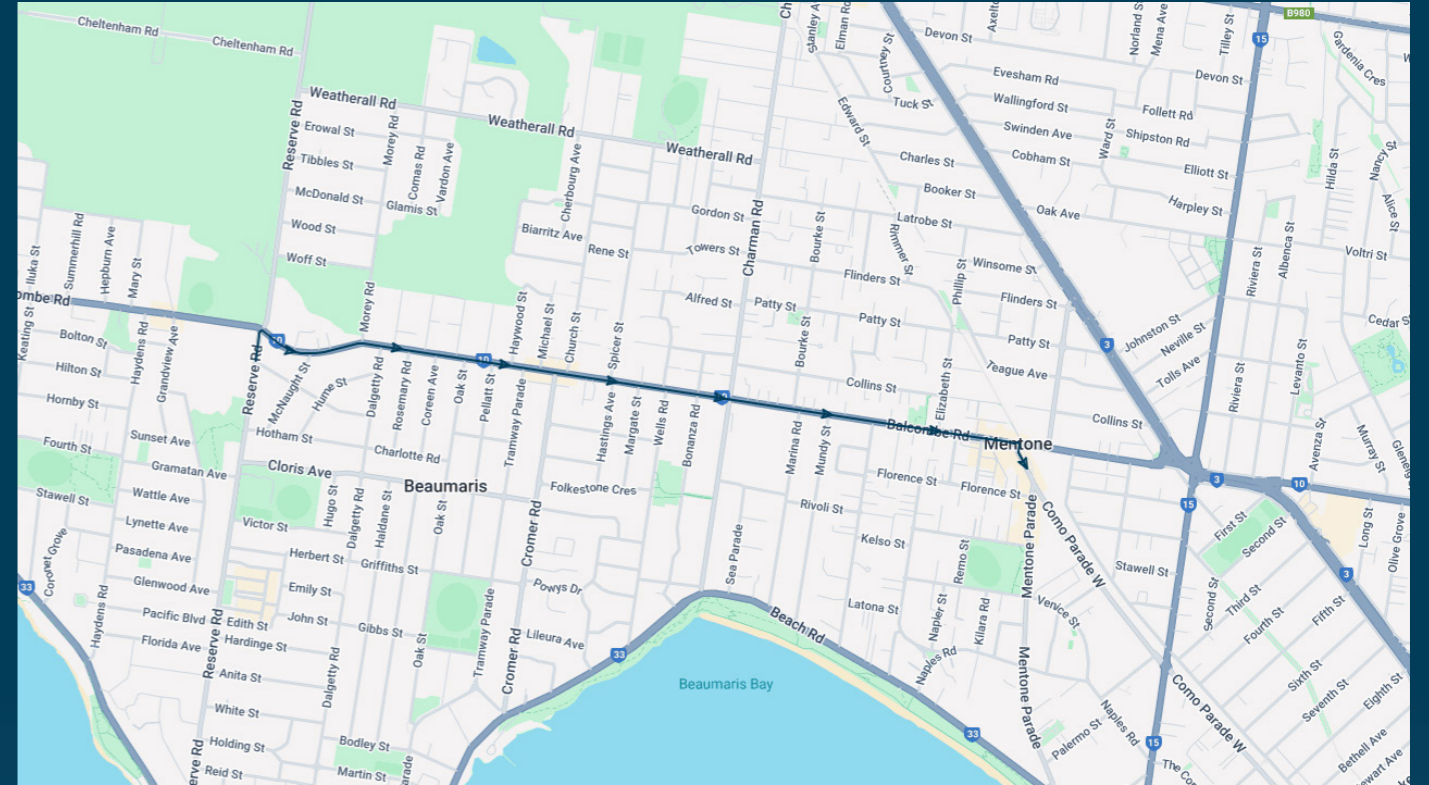

Beaumaris Secondary College

Route: 2252 | Afternoon

Stop ID	Stop Name	Time	Stop ID	Stop Name	Time
---------	-----------	------	---------	-----------	------

12460	Beaumaris Secondary College/Reserve Rd	15:15			
19611	Mentone Station/Como Pde	15:25			

Beaumaris Secondary College

Route: 2252 | Afternoon

TURN DIRECTIONS

Runs express via Reserve Rd, Right Balcombe Rd, Right Como Pde West to Mentone Station

To view our list of live tracked services, visit www.venturabus.com.au
 Timetable Printed : 30 September 2024

Times listed are estimated times only, it is advised to arrive at your stop earlier than the listed time to avoid missing your bus.

You can also download the Ventura Tracker app to view real time bus locations of all services