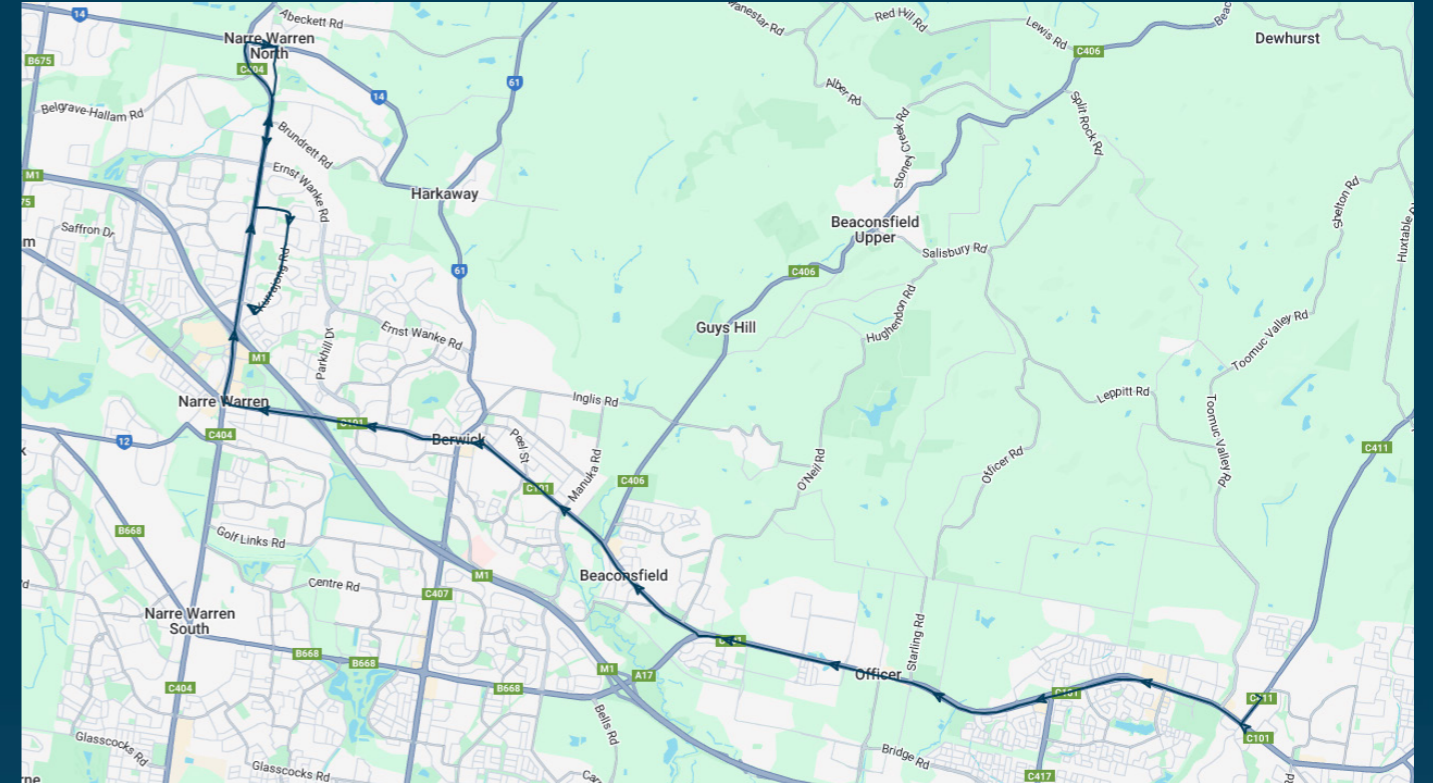

Times listed are estimated times only, it is advised to arrive at your stop earlier than the listed time to avoid missing your bus.

You can also download the Ventura Tracker app to view real time bus locations of all services

Beaconhills College

Route: 1515 | Afternoon

TURN DIRECTIONS

Runs express to Wilson Botanic Gardens via Right Pakenham Rd, Right Princes Hwy, Right Princes Hwy (towards Berwick), Right Narre Warren Nth Rd, Cont Belgrave-Hallam Rd, Right Heatherton Rd, Right Memorial Dr, Left Narre Warren Nth Rd, Left Kurrajong Rd, Right Ryelands Dr to Song St

To view our list of live tracked services, visit www.venturabus.com.au

Timetable Printed : 30 September 2024