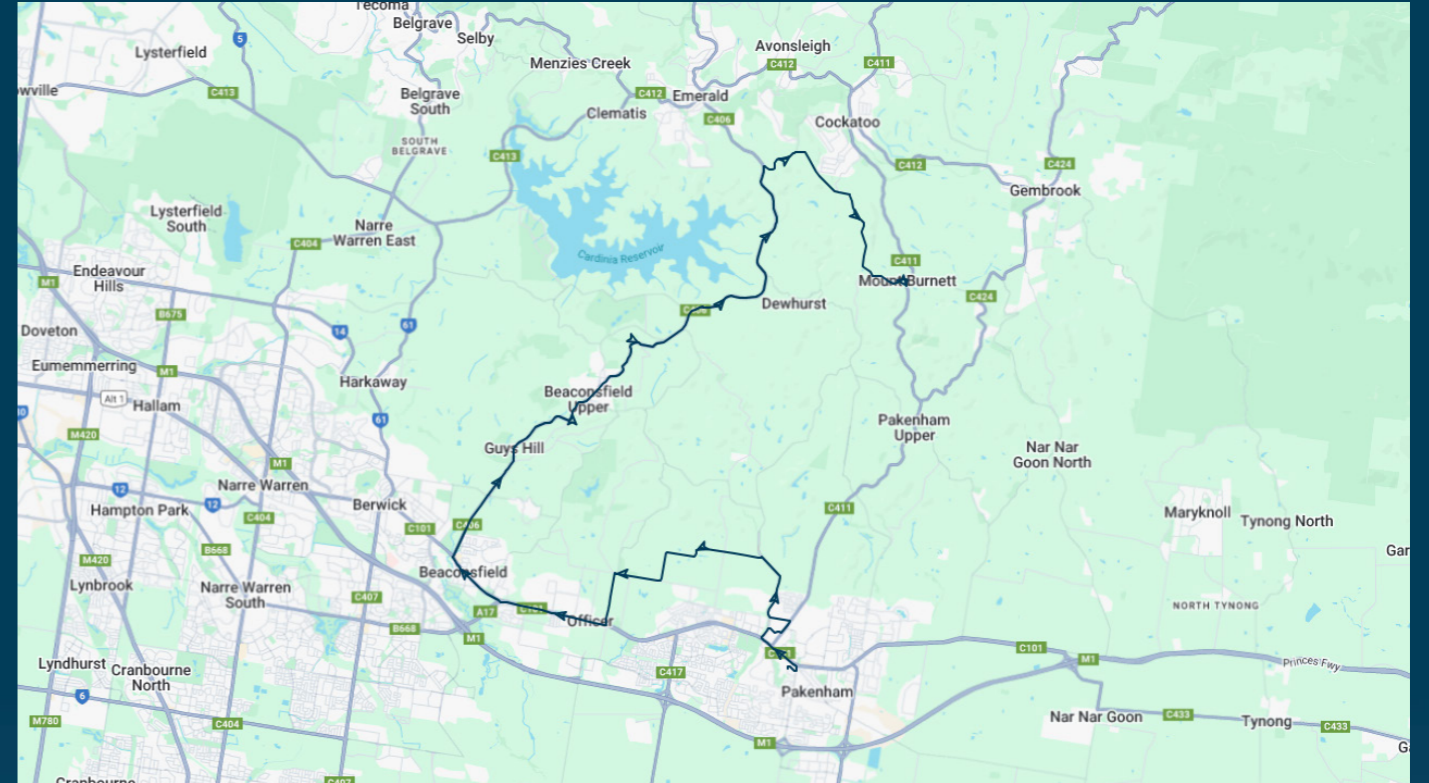

Beaconhills College

Route: 5261 (SBSC) | Afternoon

Stop ID	Stop Name	Time	Stop ID	Stop Name	Time
46629	Pakenham Secondary College	15:30			
49460	Beaconhills College	15:35			
	317 Brown Rd	15:41			
	Starling Rd/Brown Rd	15:43			
	Cardinia Hotel/Beaconsfield-Emerald Rd	15:53			
	Blue Vein Cafe/Beaconsfield-Emerald Rd	15:56			
	Elephant Rock/Beaconsfield-Emerald Rd	16:04			
	Ladd Sq/Beaconsfield-Emerald Rd	16:13			
	Bailey Rd/Paternoster Rd	16:14			
	Halcyon Gr/Paternoster Rd	16:16			
chst1	Chestnut Hill Winery/Pakenham Rd	16:20			

Times listed are estimated times only, it is advised to arrive at your stop earlier than the listed time to avoid missing your bus.

You can also download the Ventura Tracker app to view real time bus locations of all services

Beaconhills College

Route: 5261 (SBSC) | Afternoon