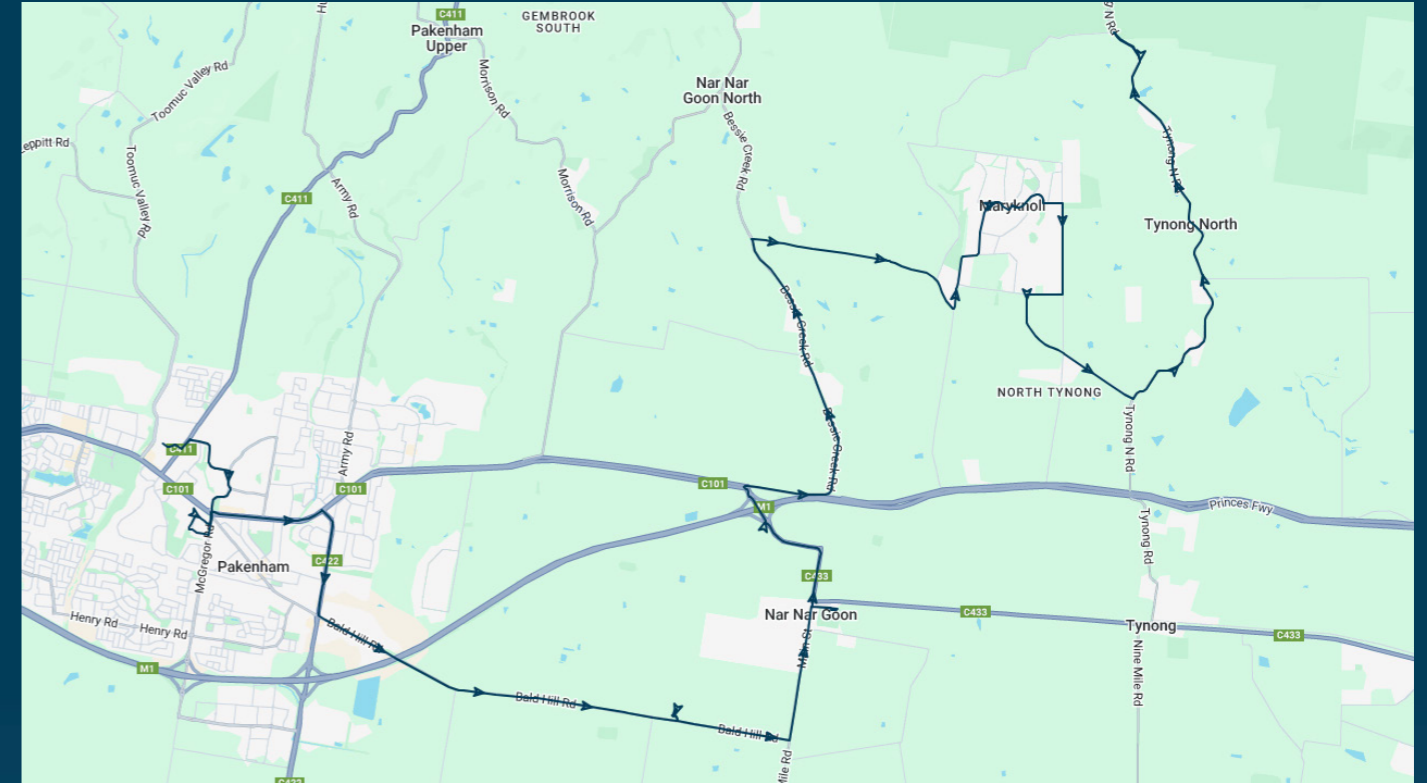

Beaconhills College

Route: 5259 (SBSC) | Afternoon

Stop ID	Stop Name	Time	Stop ID	Stop Name	Time
49460	Beaconhills College	15:25			
46629	Pakenham Secondary College	15:35			
	Oakview Ln/Bald Hill Rd	15:48			
	Chairo Christian College	15:49			
	Nar Nar Goon Primary School	15:55			
	265 Bessie Creek Rd	16:12			
	Croft Rd/Moore Rd	16:15			
	Yarrabubba Rd/Moore Rd	16:18			
	Moore Rd/Snell Rd	16:19			
	Wheeler Rd/Snell Rd	16:20			
	St Joseph's Church/Koolbirra Rd	16:24			
	Baroonga Rd/Battunga Rd	16:27			
	25 Bullen Rd	16:34			
	McInnes Rd/Clark Rd	16:35			
	155 Tynong North Rd	16:37			
	545 Tynong North Rd	16:46			
	586 Tynong North Rd	16:47			
720ty	720 Tynong North Rd	16:50			

Times listed are estimated times only, it is advised to arrive at your stop earlier than the listed time to avoid missing your bus.

You can also download the Ventura Tracker app to view real time bus locations of all services

Beaconhills College

Route: 5259 (SBSC) | Afternoon