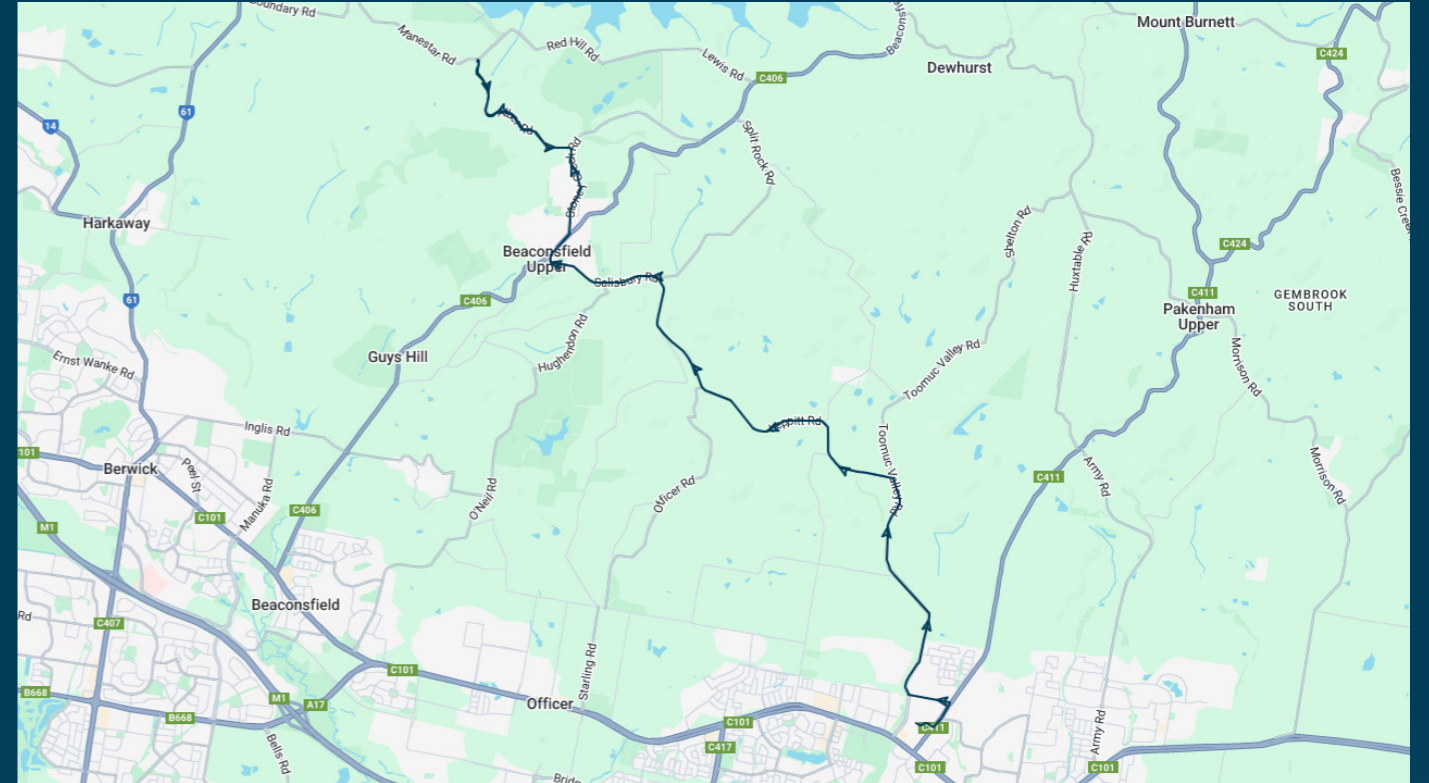

Beaconhills College

Route: 5253 (SBSC) | Afternoon

Stop ID	Stop Name	Time	Stop ID	Stop Name	Time
49460	Beaconhills College	15:35			
	Bathe Rd/Leppitt Rd	15:40			
	Carpenter Rd/Salisbury Rd	15:42			
51829	A'Beckett Rd/Salisbury Rd	15:45			
	Charing Cross Reserve/McBride Rd	15:46			
51878	Sutherland Rd/Stoney Creek Rd	15:48			
	Lenne St/Stoney Creek Rd	15:49			
51836	Pine Grove Hotel/Stoney Creek Rd	15:50			
	20 Alber Rd	16:00			
4albe	4 Alber Rd	16:00			

Times listed are estimated times only, it is advised to arrive at your stop earlier than the listed time to avoid missing your bus.

You can also download the Ventura Tracker app to view real time bus locations of all services

Beaconhills College

Route: 5253 (SBSC) | Afternoon