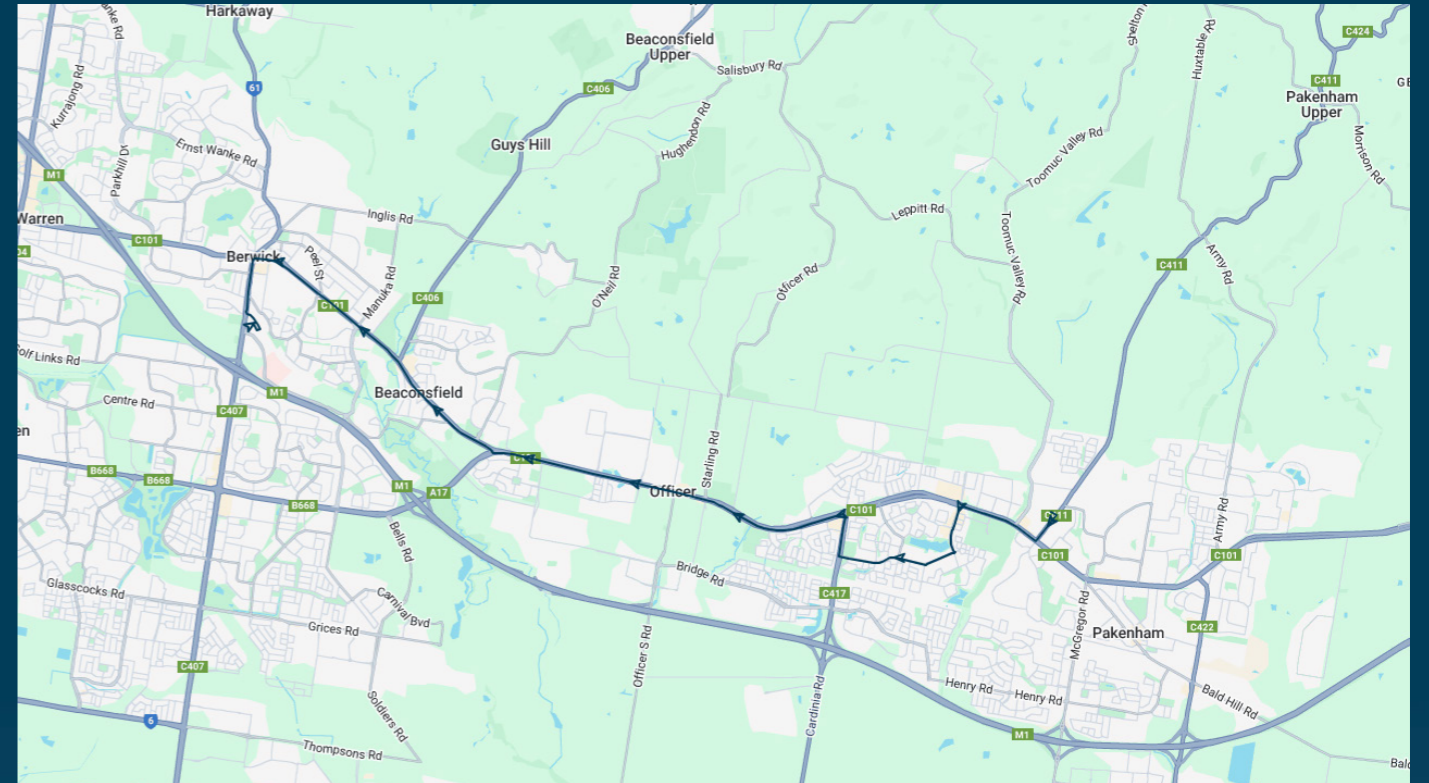

Times listed are estimated times only, it is advised to arrive at your stop earlier than the listed time to avoid missing your bus.

You can also download the Ventura Tracker app to view real time bus locations of all services

Beaconhills College

Route: 1547 | Afternoon