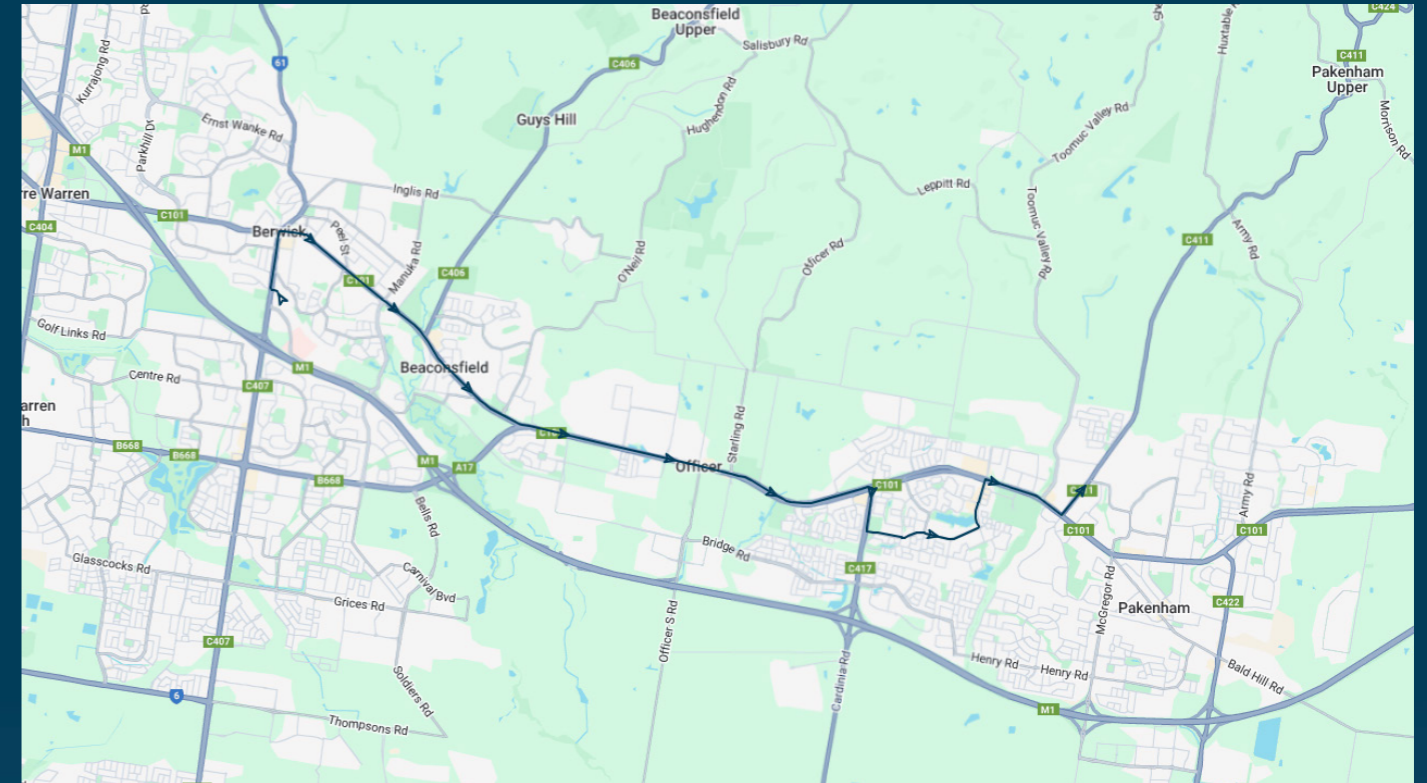

Stop ID	Stop Name	Time	Stop ID	Stop Name	Time
28348	Berwick Station - Bay H	08:18			
28338	Jane St/Clyde Rd	08:19			
28336	Mansfield St/Clyde Rd	08:20			
3697	Berwick Shops/High St	08:26			
3698	Rutland Rd/Princes Hwy	08:26			
3699	Bain St/Princes Hwy	08:27			
3700	Edrington Park Retirement Village	08:27			
3701	Manuka Rd/Princes Hwy	08:28			
3702	Cardinia St/Princes Hwy	08:29			
3703	Haileybury College/Princes Hwy	08:29			
3704	Beaconsfield Plaza/Princes Hwy	08:29			
3708	O'Neil Rd/Princes Hwy	08:32			
3709	Whiteside Rd/Princes Hwy	08:33			
48730	Timbertop Bvd/Princes Hwy	08:35			
3710	Bayview Rd/Princes Hwy	08:36			
3711	Tivendale Rd/Princes Hwy	08:36			
3712	Officer Recreation Reserve/Princes Hwy	08:37			
3713	McMullen Rd/Princes Hwy	08:37			
45059	Arena Pde/Princes Hwy	08:38			
3714	Cardinia Rd	08:41			
45612	Britton Dr/Shearwater Dr	08:42			
21516	Blackwood Dr/Shearwater Dr	08:42			
21514	Barwon Dr/Shearwater Dr	08:43			
47015	The Entrance/Shearwater Dr	08:43			
21507	Cardinia Cultural Centre/Lakeside Bvd	08:44			
21505	Village Lakeside East SC/Lakeside Bvd	08:44			
18335	Michael St/Princes Hwy	08:45			
3716	Purton Rd/Princes Hwy	08:46			
46630	Beaconhills College/Pakenham Rd	08:48			

Times listed are estimated times only, it is advised to arrive at your stop earlier than the listed time to avoid missing your bus.

You can also download the Ventura Tracker app to view real time bus locations of all services

Beaconhills College

Route: 1547 | Morning