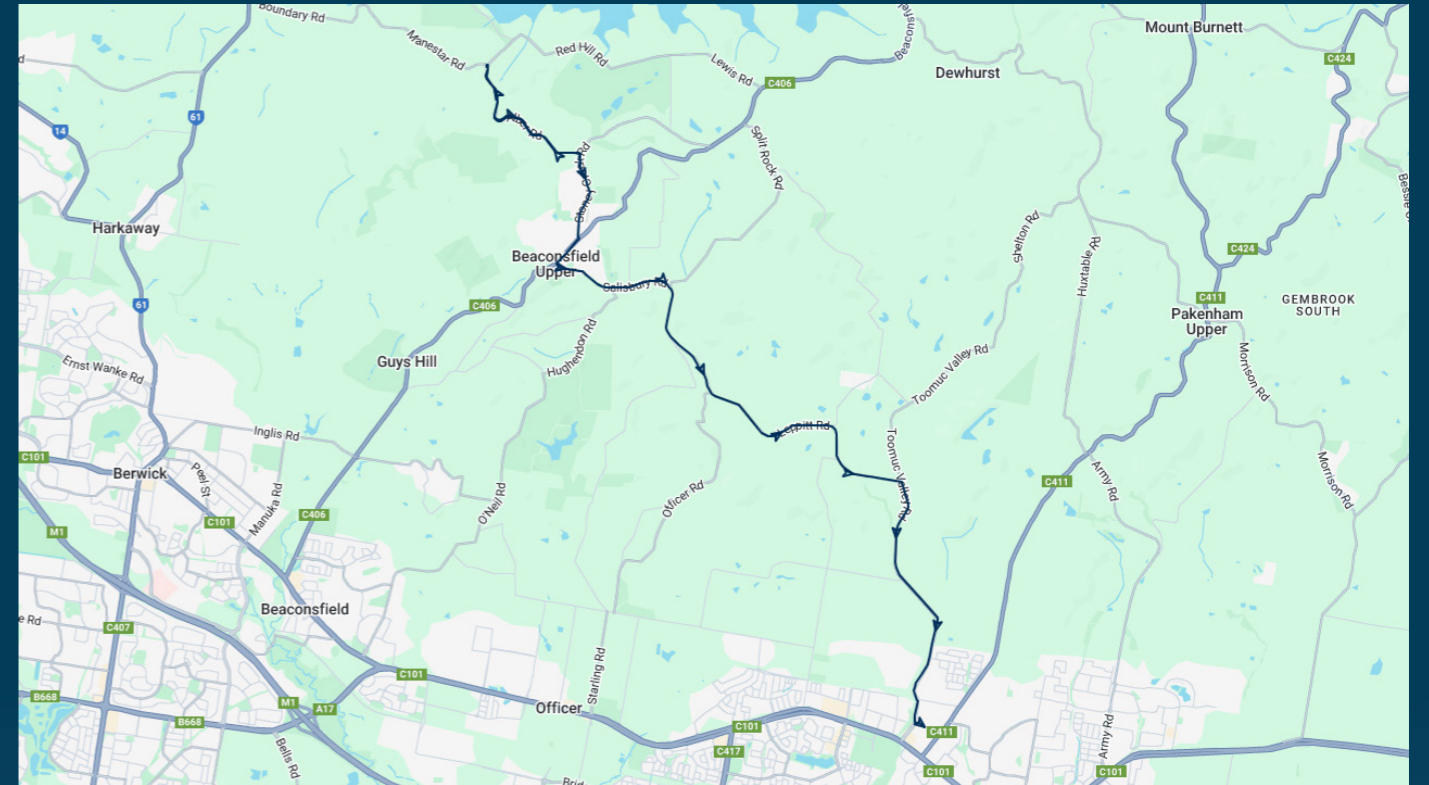

Beaconhills College

Route: 5253 (SBSC) | Morning

Stop ID	Stop Name	Time	Stop ID	Stop Name	Time
	Pine Grove Hotel/Stoney Creek Rd	08:02			
	Red Hill Rd/Alber Rd	08:05			
	20 Alber Rd	08:06			
	4 Alber Rd	08:08			
51837	Burton Rd/Stoney Creek Rd	08:10			
51828	Community Hall/Salisbury Rd	08:12			
	Carpenter Rd/Salisbury Rd	08:15			
49460	Beaconhills College	08:30			

Beaconhills College

Route: 5253 (SBSC) | Morning

TURN DIRECTIONS

Via Stoney Creek Rd, Left Alber Rd, u-Turn at Red Hill Rd Rounabout, Right Stoney Creek Rd, Right Beaconsfield-Emerald Rd, Left Salisbury Rd, Cont Leppitt Rd, Right Toomuc Valley Rd, Left into Beaconhills College

To view our list of live tracked services, visit www.venturabus.com.au
Timetable Printed : 30 September 2024

Times listed are estimated times only, it is advised to arrive at your stop earlier than the listed time to avoid missing your bus.

You can also download the Ventura Tracker app to view real time bus locations of all services