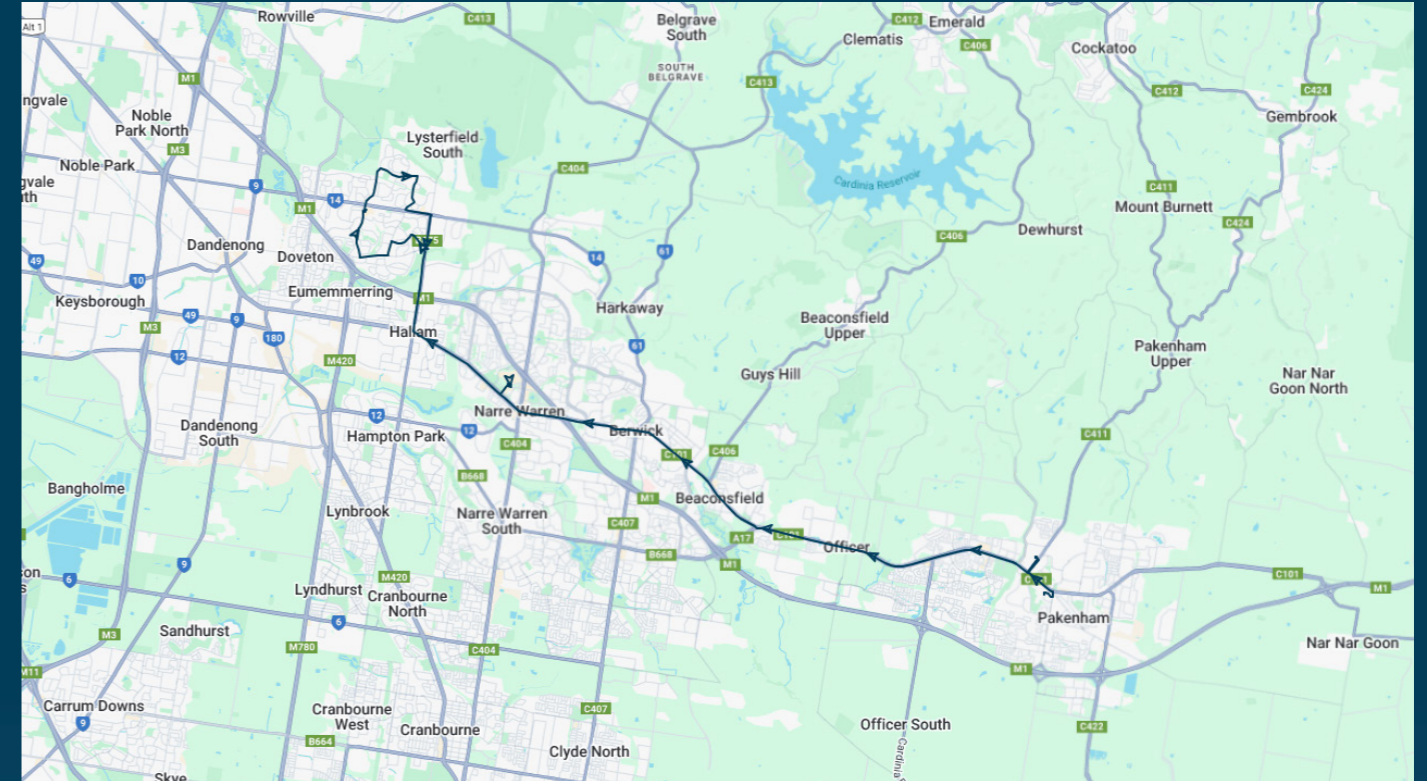

Times listed are estimated times only, it is advised to arrive at your stop earlier than the listed time to avoid missing your bus.

You can also download the Ventura Tracker app to view real time bus locations of all services

Beaconhills College

Route: 1536 | Afternoon

TURN DIRECTIONS

Via Cunningham Cres, Left McGregor Rd, Left Princess Hwy, Right Pakenham Rd, Left into Beaconhills College, then runs express to Berwick Shops via Right Pakenham Rd, Right Princes Hwy, Right Princes Hwy (towards Berwick), Cont High St, Cont Princes Hwy, Right Overland Dr, 2nd exit at roundabout, Left into Fountain Gate SC Bus Terminal, Right Overland Dr, 1st exit at roundabout, Right Princes Hwy, Right Belgrave-Hallam Rd, Cont Hallam Nth Rd, Left James Cook Dr, Right Conran Ave, Left Thomas Mitchell Dr, Left John Fawkner Dr, Right James Cook Dr, Right Matthew Flinders Ave, Right into Endeavour Hills SC Bus Terminal, Right Matthew Flinders Ave, Cont Mossgiel Park Dr, Cont Gleneagles Dr, Right Reema Blvd, Right Hanna Dr, Left Heatherton Rd, Right Hallam Nth Rd to James Cook Dr

To view our list of live tracked services, visit www.venturabus.com.au
Timetable Printed : 30 September 2024