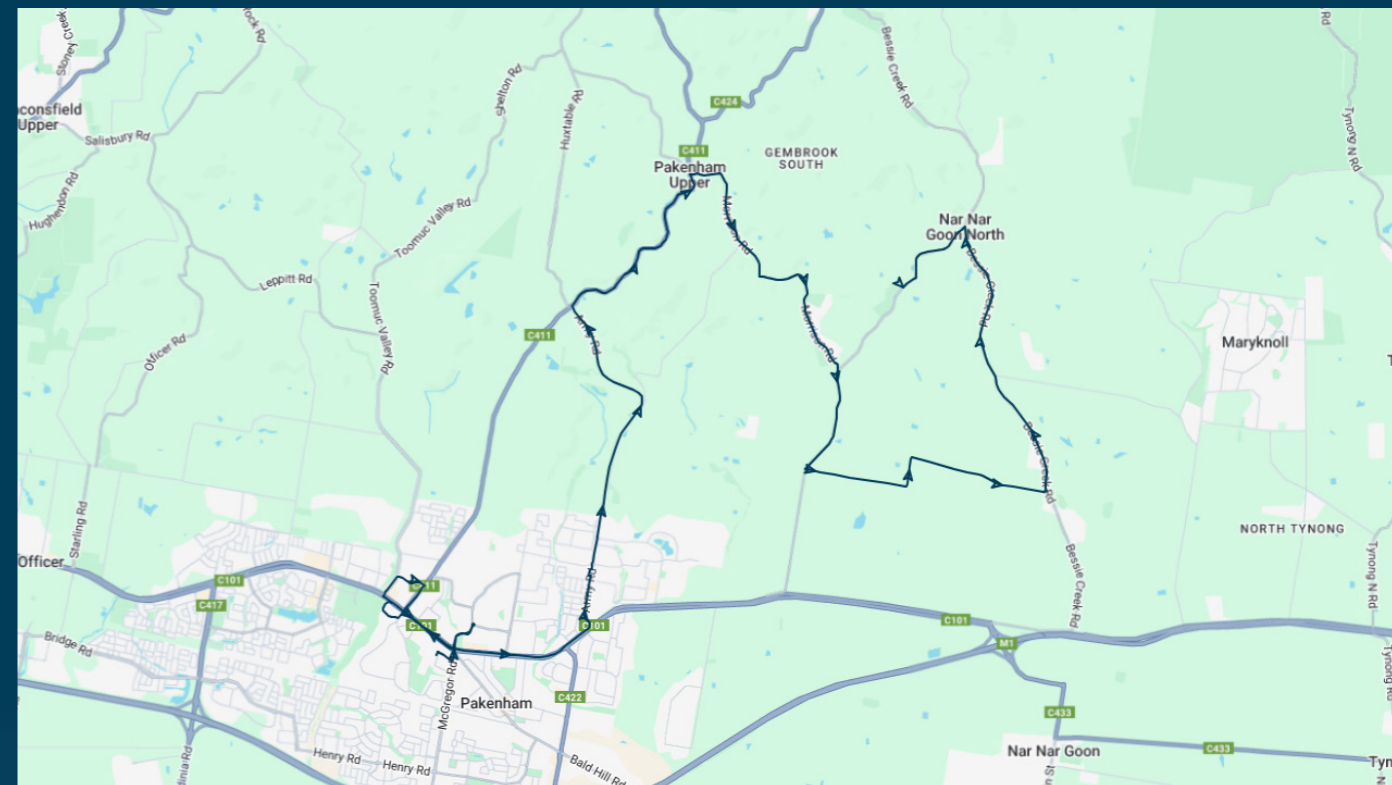

Beaconhills College

Route: 5258 (SBSC) | Afternoon

Stop ID	Stop Name	Time	Stop ID	Stop Name	Time
46629	Pakenham Secondary College	15:25			
45609	St.Patrick's School/The Avenue	15:28			
49460	Beaconhills College	15:33			
	Pakenham Consolidated School	15:40			
21444	Pakenham Hills Primary School/Army Rd	15:50			
44804	Bellbird Cl/Army Rd	15:53			
	420 Morrison Rd	16:00			
	Gordon Rd/Morrison Rd	16:03			
	100 Morrison Rd	16:09			
	10 Morrison Rd	16:09			
	Dore Rd/Seymour Rd	16:12			
	325 Seymour Rd	16:15			
	Warner Rd/Seymour Rd	16:18			
	245 Bessie Creek Rd	16:21			
	Nar Nar Good North Hall/Dore Rd	16:25			
dosue	Suellen Ln/Dore Rd	16:30			

Beaconhills College

Route: 5258 (SBSC) | Afternoon