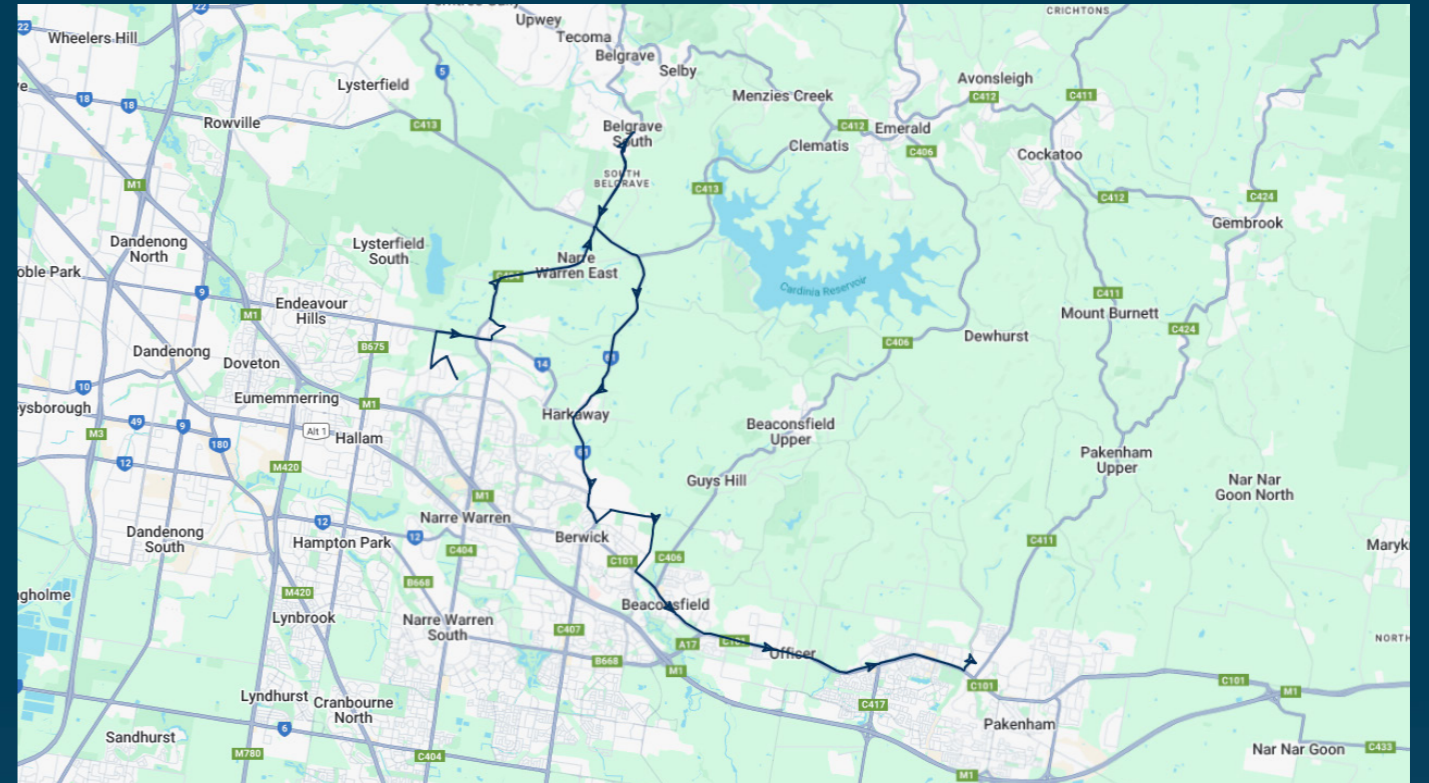

Beaconhills College

Route: 5262 (SBSC) | Morning

Stop ID	Stop Name	Time	Stop ID	Stop Name	Time
foxle	Leech Crt/Fox Rd	07:40			
	McKenzie Ln/Fox Rd	07:41			
48763	Fox Rd/Belgrave-Hallam Rd	07:42			
	Belgrave-Hallam Rd/Jacques Rd	07:43			
	27 Main St	07:46			
13865	Gilmore Ct/Belgrave - Hallam Rd	07:56			
22990	Wellington Rd/Belgrave-Hallam Rd	08:00			
44472	Wellington Rd/Berwick Rd	08:02			
	Boundary Rd/Berwick Rd	08:03			
	King Rd/Harkaway Rd	08:08			
	Old Coach Rd/Harkaway Rd	08:11			
14804	Outlook Dr/Harkaway Rd	08:12			
14805	Russel Ave/Harkaway Rd	08:12			
	Berwick Cemetery/Inglis Rd	08:12			
14723	Funston St/Manuka Rd	08:18			
3704	Beaconsfield Hotel/Princes Hwy	08:20			
49460	Beaconhills College	08:30			

Beaconhills College

Route: 5262 (SBSC) | Morning

TURN DIRECTIONS

Via Fox Rd, Left Belgrave-Hallam Rd, Right Jacques Rd, Right Heatherton Rd, Left Memorial Rd, Right Main St, Left A'Beckett St, Right Belgrave-Hallam Rd, u-turn at Colby Rd roundabout, Left Wellington Rd, Right Berwick Rd, Cont Harkaway Rd, Left Lyall Rd, Right Inglis Rd, Right Manuka Rd, Left Princes Hwy, Cont Left Princes Hwy, Left Toomuc Valley Rd, Right into Beaconhills College

To view our list of live tracked services, visit www.venturabus.com.au

Timetable Printed : 30 September 2024

Times listed are estimated times only, it is advised to arrive at your stop earlier than the listed time to avoid missing your bus.

You can also download the Ventura Tracker app to view real time bus locations of all services