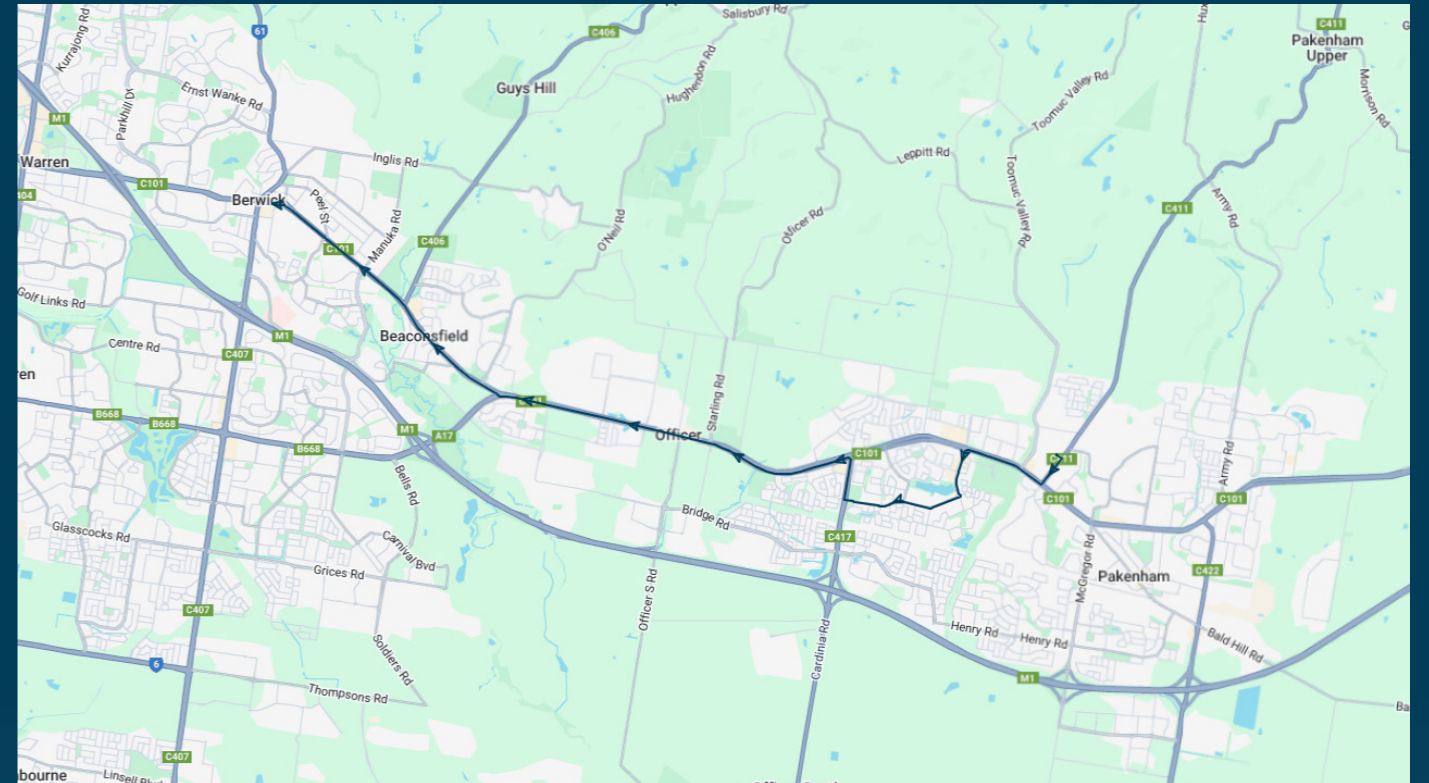

Beaconhills College

Route: 1546 | Afternoon

Stop ID	Stop Name	Time	Stop ID	Stop Name	Time
46630	Beaconhills College/Pakenham Rd	15:27			
3448	Rundell Way/Princes Hwy	15:27			
3449	Warwick Bayley Oval/Princes Hwy	15:27			
13626	Lakeside Bvd/Princes Hwy	15:27			
21504	Village Lakeside East SC/Lakeside Bvd	15:27			
21506	Lakeside Bvd	15:28			
21508	Shearwater Dr/Lakeside Bvd	15:28			
47016	Mcalister Pl/Shearwater Dr	15:29			
21513	Barwon Dr/Shearwater Dr	15:29			
21515	Blackwood Dr/Shearwater Dr	15:30			
45613	Britton Dr/Shearwater Dr	15:30			
3451	Cardinia Rd/Princes Hwy	15:32			
44818	Arena Estate/Princes Hwy	15:34			
3452	McMullen Rd/Princes Hwy	15:35			
3453	Officer Recreation Reserve/Princes Hwy	15:36			
3454	Station St/Princes Hwy	15:37			
3455	Bayview Rd/Princes Hwy	15:37			
48731	Timbertop Bvd/Princes Hwy	15:39			
3456	Brunt Rd/Princes Hwy	15:40			
3457	O'Neil Rd/Princes Hwy	15:42			
3461	Woods St/Princes Hwy	15:44			
3462	Haileybury College/Princes Hwy	15:45			
3463	Cardinia St/Princes Hwy	15:45			
3464	Bryn Mawr Bvd/Princes Hwy	15:46			
3465	Edrington Park Retirement Village	15:47			
3466	Rutland Rd/Princes Hwy	15:48			
3467	Berwick Shops/High St	15:50			

Times listed are estimated times only, it is advised to arrive at your stop earlier than the listed time to avoid missing your bus.

You can also download the Ventura Tracker app to view real time bus locations of all services

Beaconhills College

Route: 1546 | Afternoon