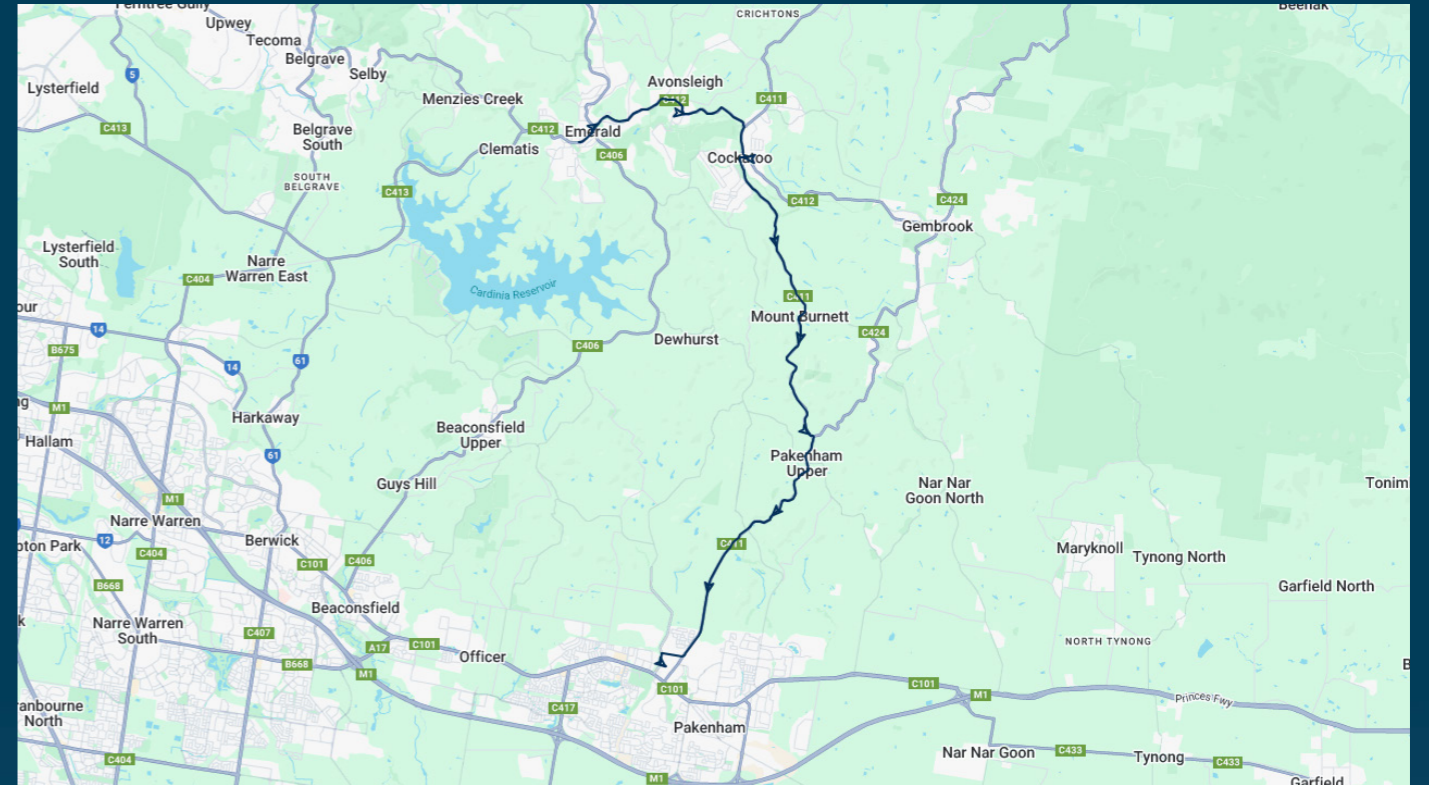

To view our list of live tracked services, visit www.venturabus.com.au
 Timetable Printed : 30 September 2024

Beaconhills College

Route: 5255 (SBSC) | Morning

Stop ID	Stop Name	Time	Stop ID	Stop Name	Time
13840	Emerald Village/Belgrave-Gembrook Rd	08:00			
13836	Macclesfield Rd/Belgrave-Gembrook Rd	08:06			
13834	McNamara Rd/Belgrave-Gembrook Rd	08:08			
13949	Cockatoo Bakery/McBride St	08:13			
	Mt Burnett Rd/Pakenham Rd	08:19			
49460	Beaconhills College	08:35			

Beaconhills College

Route: 5255 (SBSC) | Morning

TURN DIRECTIONS

Via Belgrave-Gembrook Rd, Cont Belgrave-Gembrook Rd (at Woori Yallock Rd roundabout), Left Belgrave-Gembrook Rd (towards Cockatoo), Right McBride St, Left Pakenham Rd, Right Syme Rd, Left Toomuc Valley Rd, Left into Beaconhills College