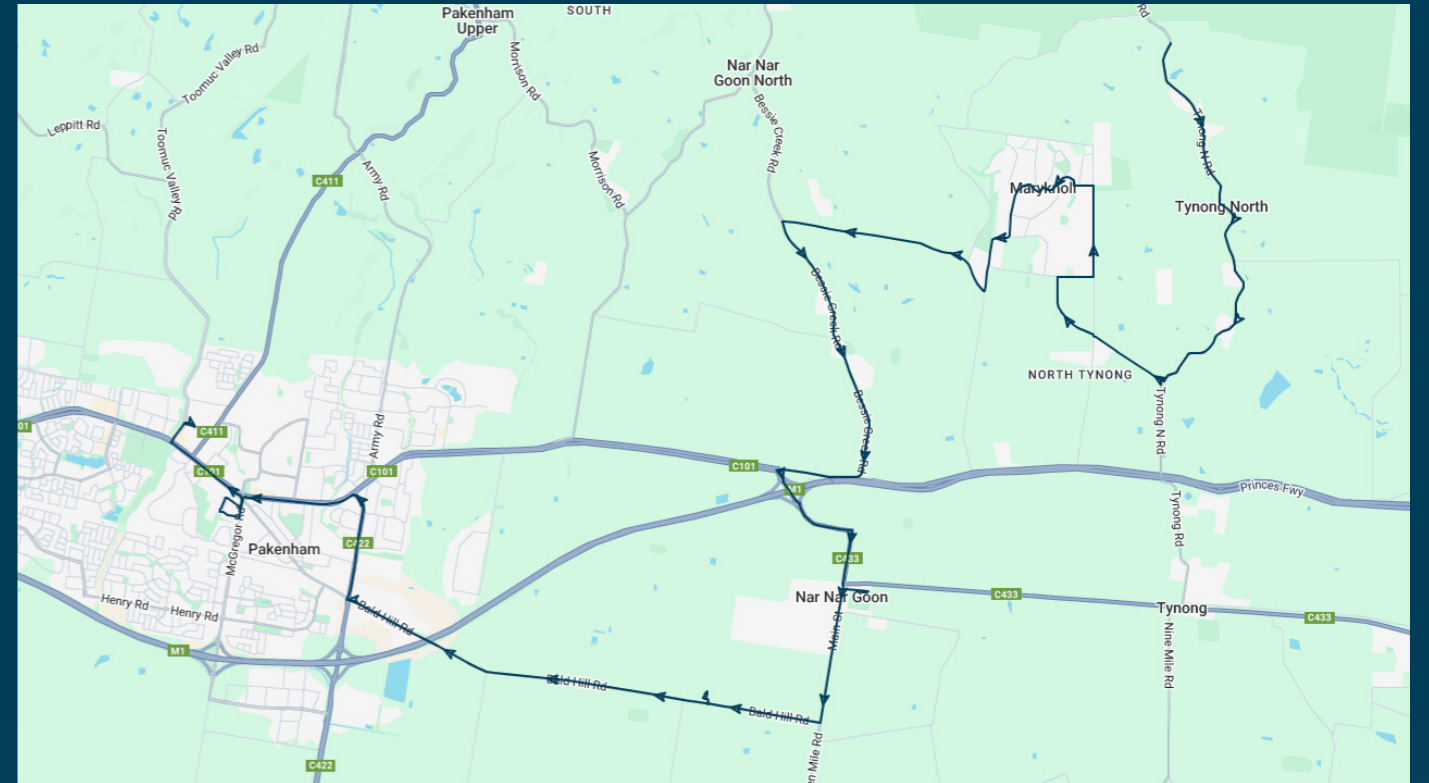

Beaconhills College

Route: 5259 (SBSC) | Morning

Stop ID	Stop Name	Time	Stop ID	Stop Name	Time
720ty	720 Tynong North Rd	07:35			
	586 Tynong North Rd	07:37			
	Mintern Rd/Tynong North Rd	07:42			
	155 Tynong North Rd	07:46			
	McInnes Rd/Clark Rd	07:47			
	25 Bullen Rd	07:48			
	Wheeler Rd/Fogarty Rd	07:50			
	Baroona Rd/Battunga Rd	07:54			
	St Joseph's Church/Koolbirra Rd	07:56			
	Wheller Rd/Snell Rd	07:59			
	250 Moore Rd	08:00			
	Bessie Creek Rd/Moore Rd	08:04			
	265 Bessie Creek Rd	08:06			
	Nar Nar Goon Primary School	08:13			
	Browning Rd/Seven Mile Rd	08:14			
	Chairo Christian College	08:18			
46629	Pakenham Secondary College	08:35			
49460	Beaconhills College	08:40			

Beaconhills College

Route: 5259 (SBSC) | Morning

TURN DIRECTIONS

Via Tynong North Rd, Right Clark Rd, Cont Bullen Rd, Right Wheeler Rd, Left Fogarty Rd, Left Battunga Rd, Right Barongarook Rd North, Left Wirragulla Rd, Right Girrawheen Rd, Left Koolbirra Rd, Right Mirrabooka Rd, Right Barongarook Rd South, Cont Snell Rd, Right Moore Rd, Left Bessie Creek Rd, Left Nar Nar Goon Connection Rd, Right Nar Nar Goon Rd, Left Spencer St, Right into Nar Nar Goon Primary School, Left Spencer St, Left Main St, Cont Seven Mile Rd, Right Baldhill Rd, Right into Chairo Christian College, Right Baldhill Rd, Right Racecourse Rd, Left Princes Hwy, Left McGregor Rd, Right Cunningham Cres, 2nd entrance to Pakenham Secondary College, Cont Cunningham Cres, Left McGregor Rd, Left Princes Hwy, Right Toomuc Valley Rd, Right into Beaconhills College

To view our list of live tracked services, visit www.venturabus.com.au
Timetable Printed : 30 September 2024

Times listed are estimated times only, it is advised to arrive at your stop earlier than the listed time to avoid missing your bus.

You can also download the Ventura Tracker app to view real time bus locations of all services