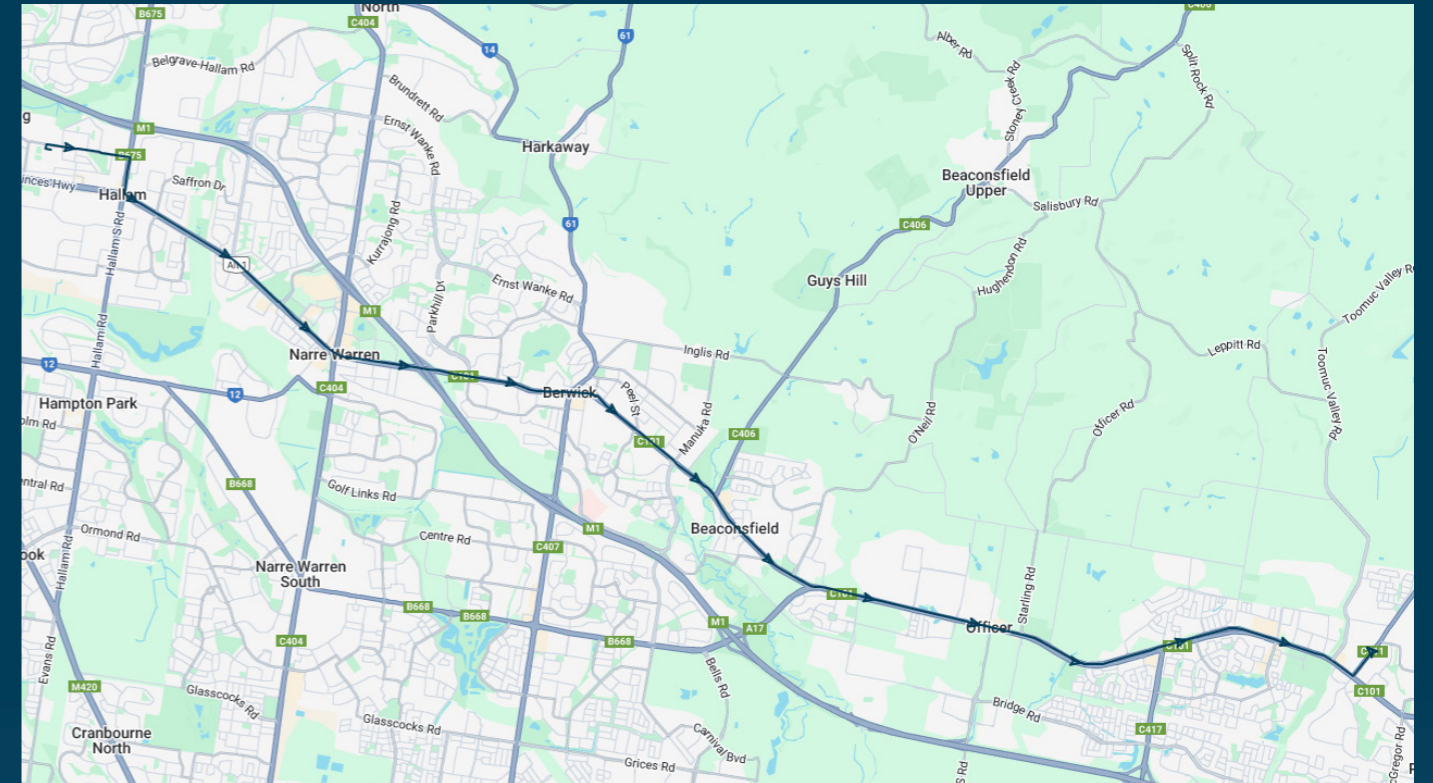

Beaconhills College

Route: 1535 | Morning

Stop ID	Stop Name	Time	Stop ID	Stop Name	Time
44524	Hallam Senior Secondary College	08:05			
3674	Gunns Rd/Frawley Rd	08:05			
3675	Windsor St/Frawley Rd	08:05			
3676	Mountview Ave/Frawley Rd	08:05			
3679	Belgrave-Hallam Rd/Frawley Rd	08:06			
51350	Frawley Rd/Belgrave-Hallam Rd	08:06			
51296	Princes Hwy/Belgrave-Hallam Rd	08:06			
3681	Belgrave-Hallam Rd/Princes Hwy	08:06			
3682	Fitzgerald Rd/Princes Hwy	08:07			
3683	Hinrichsen Dr/Princes Hwy	08:07			
3684	Tinks Rd/Princes Hwy	08:08			
3685	Fountain Gate Tennis Club/Princes Hwy	08:09			
3686	Springwood Ave/Princes Hwy	08:10			
3688	Webb St/Princes Hwy	08:10			
3689	Lauderdale Rd/Princes Hwy	08:11			
3690	Victor Cres/Princes Hwy	08:11			
3691	Verdun Dr/Princes Hwy	08:11			
3692	Cyril Molyneux Reserve/Princes Hwy	08:12			
3693	Parkhill Dr/Princes Hwy	08:13			
3694	William Rd/Princes Hwy	08:13			
3695	Wilson Botanic Park/Princes Hwy	08:13			
3696	York Rd/Princes Hwy	08:14			
3697	Berwick Shops/High St	08:15			
46630	Beaconhills College/Pakenham Rd	08:50			

Times listed are estimated times only, it is advised to arrive at your stop earlier than the listed time to avoid missing your bus.

You can also download the Ventura Tracker app to view real time bus locations of all services

Beaconhills College

Route: 1535 | Morning