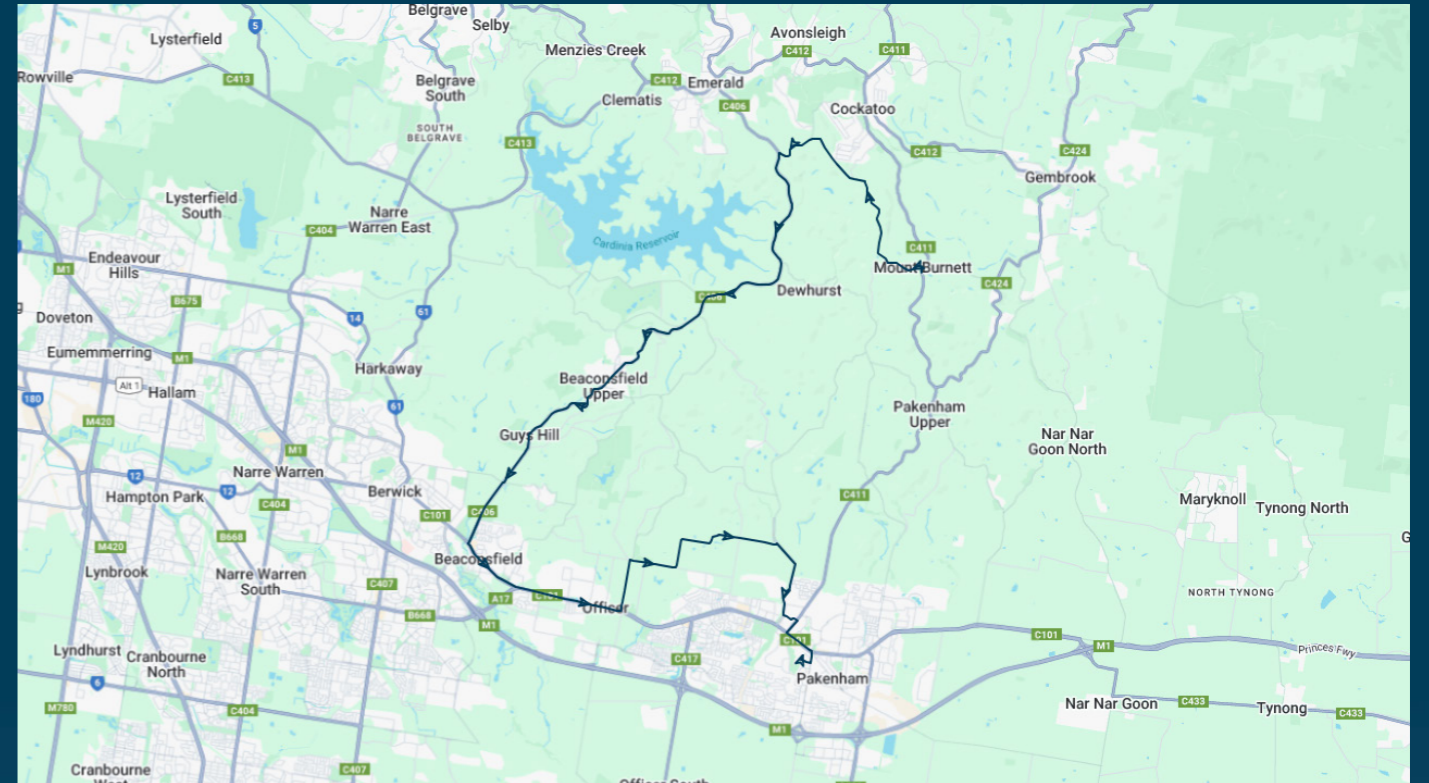

Beaconhills College

Route: 5261 (SBSC) | Morning

Stop ID	Stop Name	Time	Stop ID	Stop Name	Time
chst1	Chestnut Hill Winery/Pakenham Rd	07:32			
	Halcyon Gr/Paternoster Rd	07:38			
	Bailey Rd/Paternoster Rd	07:40			
	Ladd Sq/Beaconsfield-Emerald Rd	07:42			
	Bimbimble Dr/Beaconsfield-Emerald Rd	07:46			
	Quamby Rd/Beaconsfield-Emerald Rd	07:56			
	Cardinia Hotel/Beaconsfield-Emerald Rd	07:58			
	Officer Rd/Browns Rd	08:08			
	Opp 317 Brown Rd	08:11			
49460	Beaconhills College	08:25			
46629	Pakenham Secondary College	08:30			

Beaconhills College

Route: 5261 (SBSC) | Morning

TURN DIRECTIONS

Via Pakenham Rd, Left Paternoster Rd, Left Beaconsfield-Emerald Rd, Left Princes Hwy, Left Starling Rd, Right Brown Rd, Right Toomuc Valley Rd, Left into Beaconhills College, Right Pakenham Rd, Left Princes Hwy, Right McGregor Rd, Right Cunningham Cres, 2nd entrance into Pakenham Secondary College

To view our list of live tracked services, visit www.venturabus.com.au

Timetable Printed : 30 September 2024

Times listed are estimated times only, it is advised to arrive at your stop earlier than the listed time to avoid missing your bus.

You can also download the Ventura Tracker app to view real time bus locations of all services