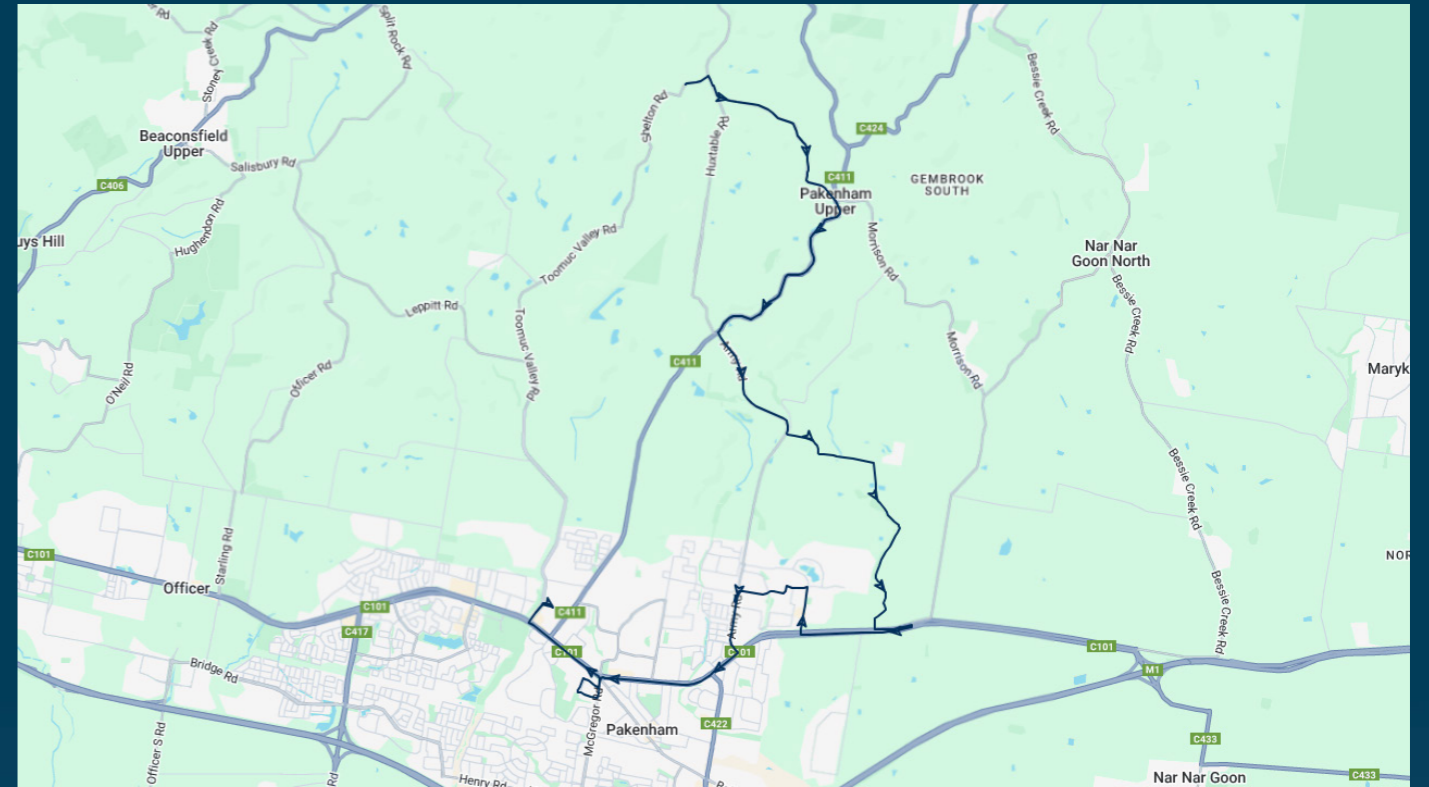

Beaconhills College

Route: 5256 (SBSC) | Morning

Stop ID	Stop Name	Time	Stop ID	Stop Name	Time
bosh	30 Shelton Rd	07:55			
boshe	Bourkes Creek Rd/Shelton Rd	08:05			
buboe	Buckland Ln/Bourkes Creek Rd	08:07			
hebos	Healesville-Koo Wee Rup Rd/Bourke Ck Rd	08:10			
44798	590 Pakenham Rd	08:11			
44799	Pakenham Upper General Store/Army Rd	08:12			
44800	Lilliput Ln/Army Rd	08:13			
85are	85 Army Settlement Rd	08:16			
21444	Pakenham Hills Primary School/Army Rd	08:25			
46629	Pakenham Secondary College	08:40			
49460	Beaconhills College	08:45			

Beaconhills College

Route: 5256 (SBSC) | Morning