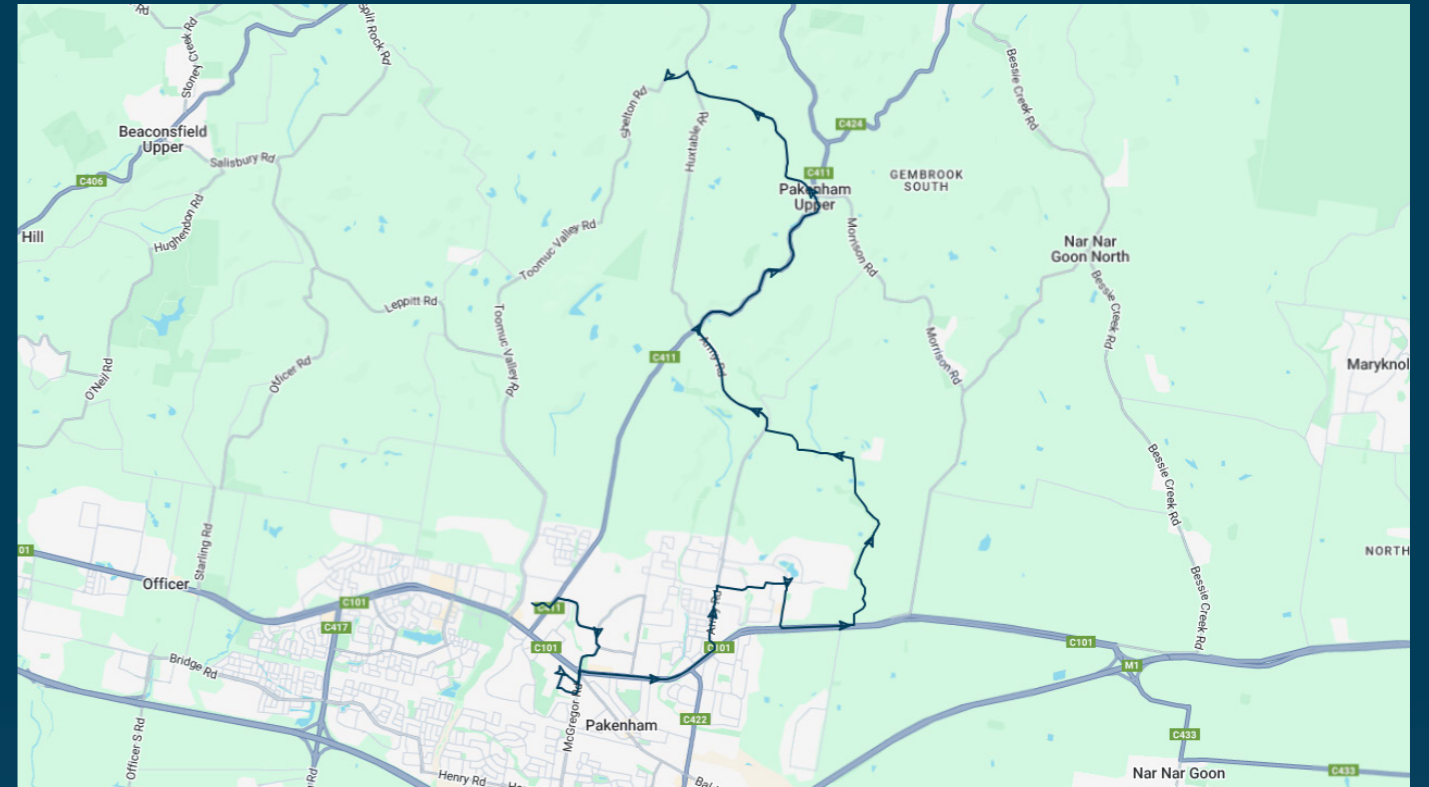

Beaconhills College

Route: 5256 (SBSC) | Afternoon

Stop ID	Stop Name	Time	Stop ID	Stop Name	Time
49460	Beaconhills College	15:30			
46629	Pakenham Secondary College	15:35			
21444	Pakenham Hills Primary School/Army Rd	15:40			
85arw	85 Army Settlement Rd	15:56			
44806	Reynolds Rd/Army Rd	15:59			
44807	Crosby Rd/Pakenham Rd	16:00			
bubow	Buckland Ln/Bourkes Creek Rd	16:05			
shbon	Shelton Rd/Bourkes Creek Rd	16:07			
30shw	30 Shelton Rd	16:08			

Beaconhills College

Route: 5256 (SBSC) | Afternoon

TURN DIRECTIONS

Via Left Pakenham Rd, Right Balmoral Way, Right Eagle Dr, Right The Avenue, Cont McGregor Rd, Right Cunningham Rd, 2nd entrance into Pakenham Secondary College, Cont Cunningham Cres, Left McGregor Rd, Right Princes Hwy, Left Army Rd, Left into Pakenham Hills Primary School, Left Army Rd, Right Leigh Dr, Cont Right Leigh Dr, Right Windemere Blvd, Left Princes Hwy, Left Deep Creek Rd, Left Army Settlement Rd, Right Army Rd, Left Pakenham Rd, Left Bourkes Creek Rd, Left Shelton Rd to 30 Shelton Rd

To view our list of live tracked services, visit www.venturabus.com.au
Timetable Printed : 30 September 2024

Times listed are estimated times only, it is advised to arrive at your stop earlier than the listed time to avoid missing your bus.

You can also download the Ventura Tracker app to view real time bus locations of all services