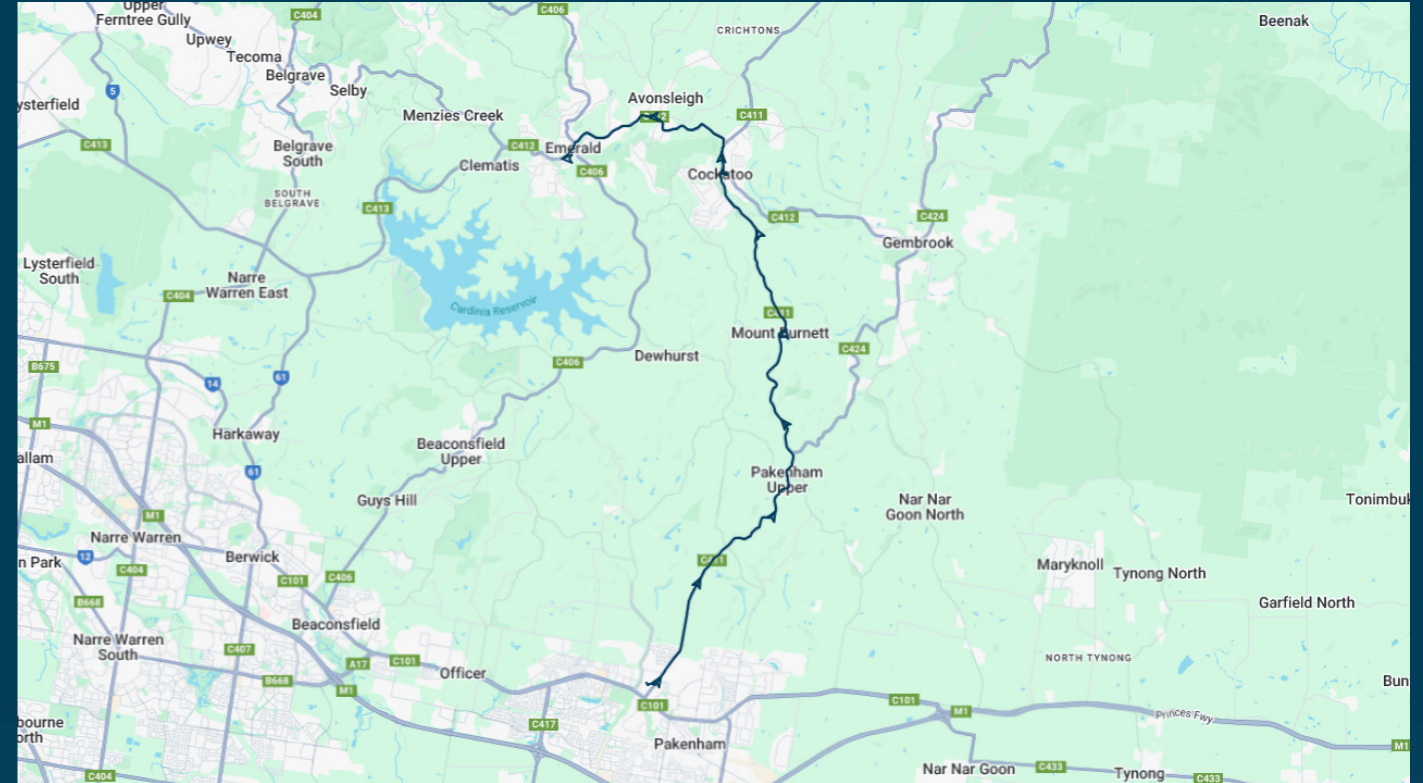

You can also download the Ventura Tracker app to view real time bus locations of all services

Beaconhills College

Route: 5255 (SBSC) | Afternoon

Stop ID	Stop Name	Time	Stop ID	Stop Name	Time
49460	Beaconhills College	15:30			
	Mount Burnett Rd/Pakenham Rd	15:46			
	Cockatoo Skate Park/B'grave-G'brook Rd	15:52			
13949	Cockatoo Bakery/McBride Rd	15:54			
13951	Wright Rd/Belgrave-Gembrook Rd	15:59			
13953	Avonsleigh General Store	16:01			
13956	Beaconsfield-Emerald Rd	16:05			
13957	Emerald Village/Main St	16:06			

Beaconhills College

Route: 5255 (SBSC) | Afternoon

TURN DIRECTIONS

Via Left Pakenham Rd, Right Belgrave-Gembrook Rd, Right McBride St, Right Pakenham Rd, Cont Belgrave-Gembrook Rd, Left Belgrave-Gembrook Rd (at Woori Yallock Rd roundabout) to Emerald Village