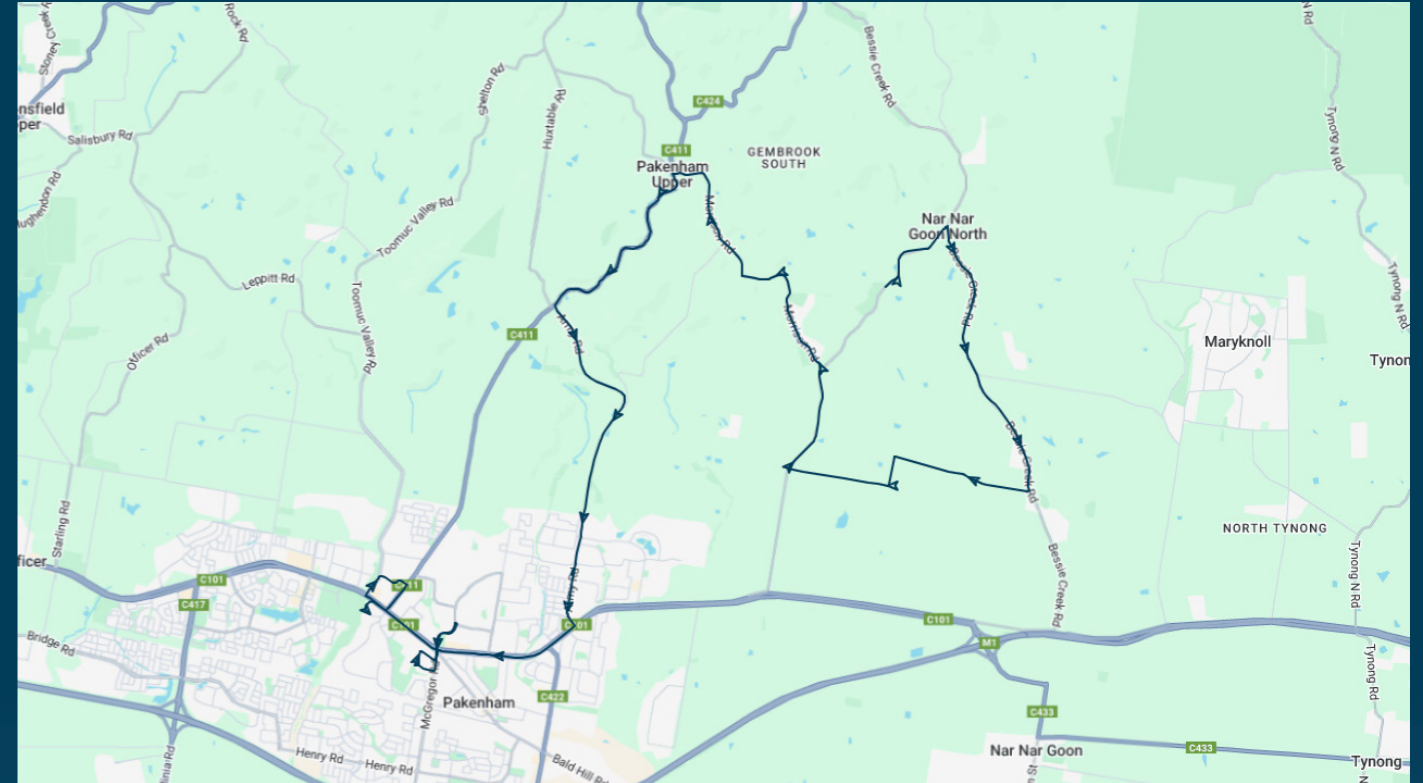

Beaconhills College

Route: 5258 (SBSC) | Morning

Stop ID	Stop Name	Time	Stop ID	Stop Name	Time
	Suellen Ln/Dore Rd	07:40			
	Nar Nar Goon North Hall/Dore Rd	07:44			
	245 Bessie Creek Rd	07:48			
	Warner Rd/Seymour Rd	07:50			
	325 Seymour Rd	07:52			
	Seymour Rd/Dore Rd	07:55			
	10 Morison Rd	07:58			
	100 Morrison Rd	08:00			
	Gordon Rd/Morrison Rd	08:02			
	General Store/Morrison Rd	08:05			
44801	Bellbird Cr/Amy Rd	08:13			
21444	Pakenham Hills Primary School/Army Rd	08:15			
46629	Pakenham Secondary College	08:20			
45609	St.Patrick's School/The Avenue	08:23			
49460	Beaconhills College	08:30			
	Pakenham Consolidated School	08:35			

Times listed are estimated times only, it is advised to arrive at your stop earlier than the listed time to avoid missing your bus.

You can also download the Ventura Tracker app to view real time bus locations of all services

Beaconhills College

Route: 5258 (SBSC) | Morning