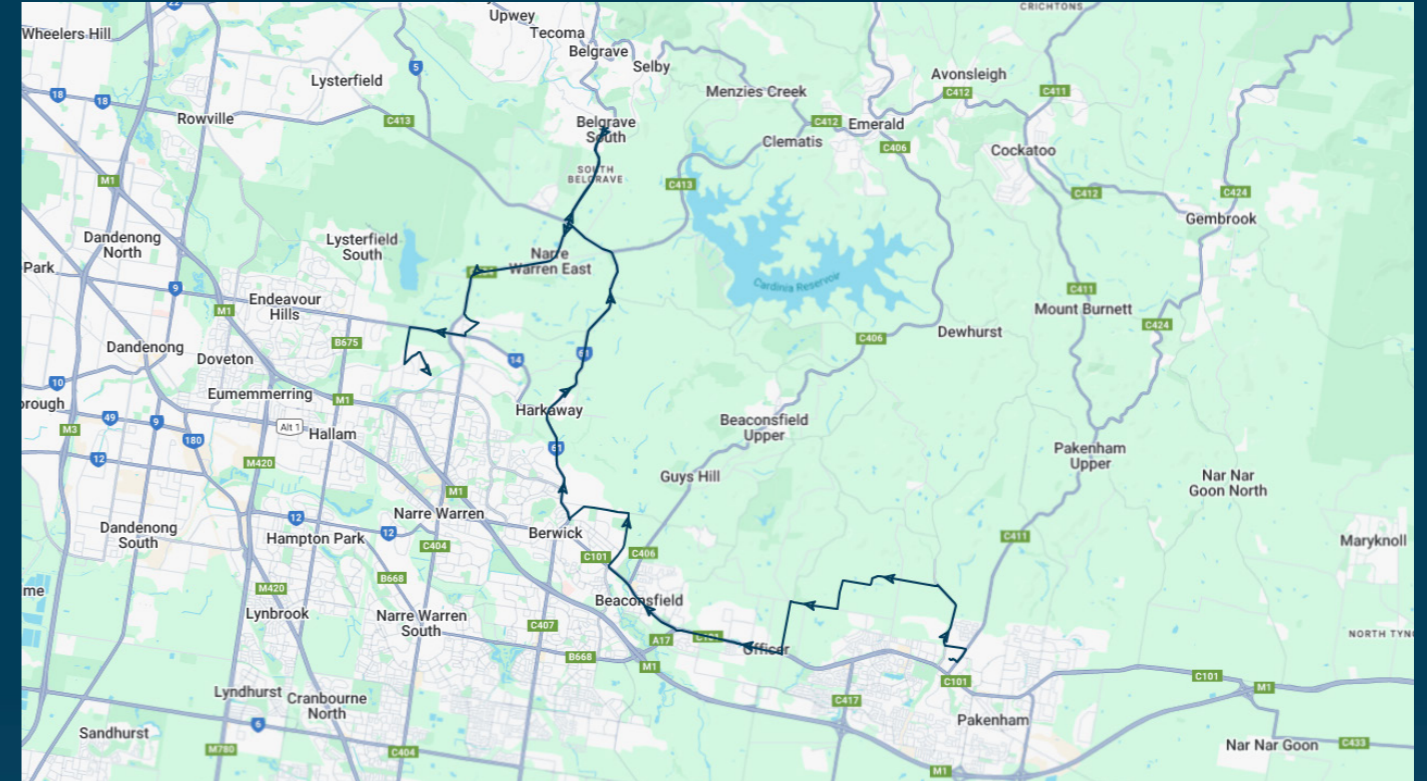

Beaconhills College

Route: 5262 (SBSC) | Afternoon

Stop ID	Stop Name	Time	Stop ID	Stop Name	Time
49460	Beaconhills College	15:30			
3462	Haileybury College/Princes Hwy	15:43			
45690	Funston St/Manuka Rd	15:44			
	Berwick Cemetery/Inglis Rd	15:47			
14791	Russel Ave/Harkaway Rd	15:48			
14792	Outlook Dr/Harkaway Rd	15:49			
	Old Coach Rd/Harkaway Rd	15:50			
	King Rd/Harkaway Rd	15:52			
	Boundary Rd/Harkaway Rd	15:56			
	Narre Warren East CFA/Berwick Rd	15:56			
44161	Wellington Rd/Belgrave-Hallam Rd	15:56			
13865	Gilmore Ct/Belgrave - Hallam Rd	15:57			
	Narre Warren North Village Centre/Main St	16:12			
48764	Glenwood Rd/Belgrave-Hallam Rd	16:17			
	Ledgerwood Rd/Fox Rd	16:18			
	McKenzie Ln/Fox Rd	16:19			
foxle	Leech Crt/Fox Rd	16:19			

Times listed are estimated times only, it is advised to arrive at your stop earlier than the listed time to avoid missing your bus.

You can also download the Ventura Tracker app to view real time bus locations of all services

Beaconhills College

Route: 5262 (SBSC) | Afternoon

TURN DIRECTIONS

Via Left Pakenham Rd, Left Syme Rd, Right Toomuc Valley Rd, Left Brown Rd, Left Starling Rd, Right Princes Hwy, Right Princes Hwy (towards Berwick), Right Manuka Rd, Left Inglis Rd, Left Lyall Rd, Right Harkaway Rd, Cont Berwick Rd, Left Wellington Rd, Right Belgrave-Hallam Rd, u-turn at Colby Rd roundabout, Left A'beckett Rd, Right Main St, Left Memorial Dr, Right Heatherston Rd, Left Jacques Rd, Left Belgrave-Hallam Rd, Right Fox Rd to Leech Crt

To view our list of live tracked services, visit www.venturabus.com.au
Timetable Printed : 30 September 2024