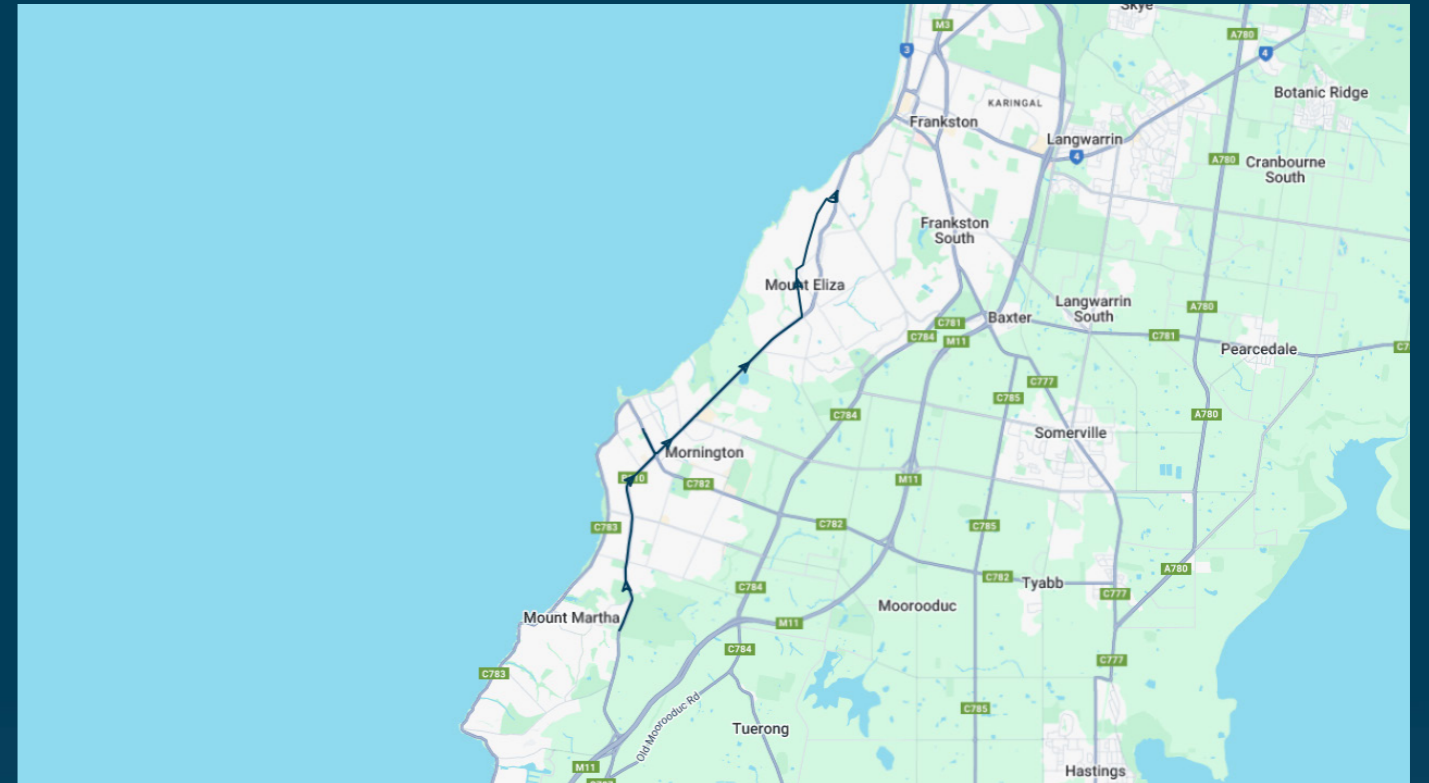

## Route: 1332 | Afternoon

Stop ID	Stop Name	Time	Stop ID	Stop Name	Time
13200	The Briars Park/Nepean Hwy	15:16	11337	Stephens Rd/Old Mornington Rd	15:46
13201	Helena St/Nepean Hwy	15:17	11336	Daveys Bay Rd/Old Mornington Rd	15:47
13202	Craigie Rd/Nepean Hwy	15:18	13228	Ithaca Rd/Nepean Hwy	15:50
13203	Craigcare Nursing Home/Nepean Hwy	15:19			
13204	Green Island Ave/Nepean Hwy	15:20			
13205	Ruth Rd/Nepean Hwy	15:21			
13206	Strachans Rd/Nepean Hwy	15:22			
12734	Wills St/Nepean Hwy	15:22			
22472	Wilsons Rd/Nepean Hwy	15:23			
13209	Surrey St/Main St	15:23			
13211	York St/Main St	15:23			
13212	The Bays Hospital/Main St	15:23			
13213	The Bays Hospital/Main St	15:23			
13214	York St/Main St	15:23			
13215	Surrey St/Main St	15:23			
12323	Spray St/Nepean Hwy	15:24			
12322	Tanti Ave/Nepean Hwy	15:25			
13218	Beleura Park/Nepean Hwy	15:27			
12315	Bungower Rd/Nepean Hwy	15:28			
12314	Oakbank Rd/Nepean Hwy	15:30			
12313	Shotton Rd/Nepean Hwy	15:31			
12312	George Vowell Institute Blind/Nepean Hwy	15:33			
11346	Volitans Ave/Nepean Hwy	15:35			
11345	Kunying Rd/Nepean Hwy	15:37			
11344	Koetong Pde/Nepean Hwy	15:38			
11343	Coonara Ave/Mount Eliza Way	15:39			
11342	Wimborne Ave/Mount Eliza Way	15:41			
11341	Mt Eliza SC/Mt Eliza Way	15:42			
11340	Barton Dr/Old Mornington Rd	15:43			
11339	45 Old Mornington Rd	15:44			
11338	Toorak College/Old Mornington Rd	15:45			

**Times listed are estimated times only, it is advised to arrive at your stop earlier than the listed time to avoid missing your bus.**

**You can also download the Ventura Tracker app to view real time bus locations of all services**

## Route: 1332 | Afternoon

### TURN DIRECTIONS

Via Nepean Hwy, Left Main St, u-turn at 2nd roundabout, Left Nepean Hwy, Left Mt Eliza Way, Left Old Mornington Rd, Left Nepean Hwy to Ithaca Rd

To view our list of live tracked services, visit [www.venturabus.com.au](http://www.venturabus.com.au)  
Timetable Printed : 30 September 2024