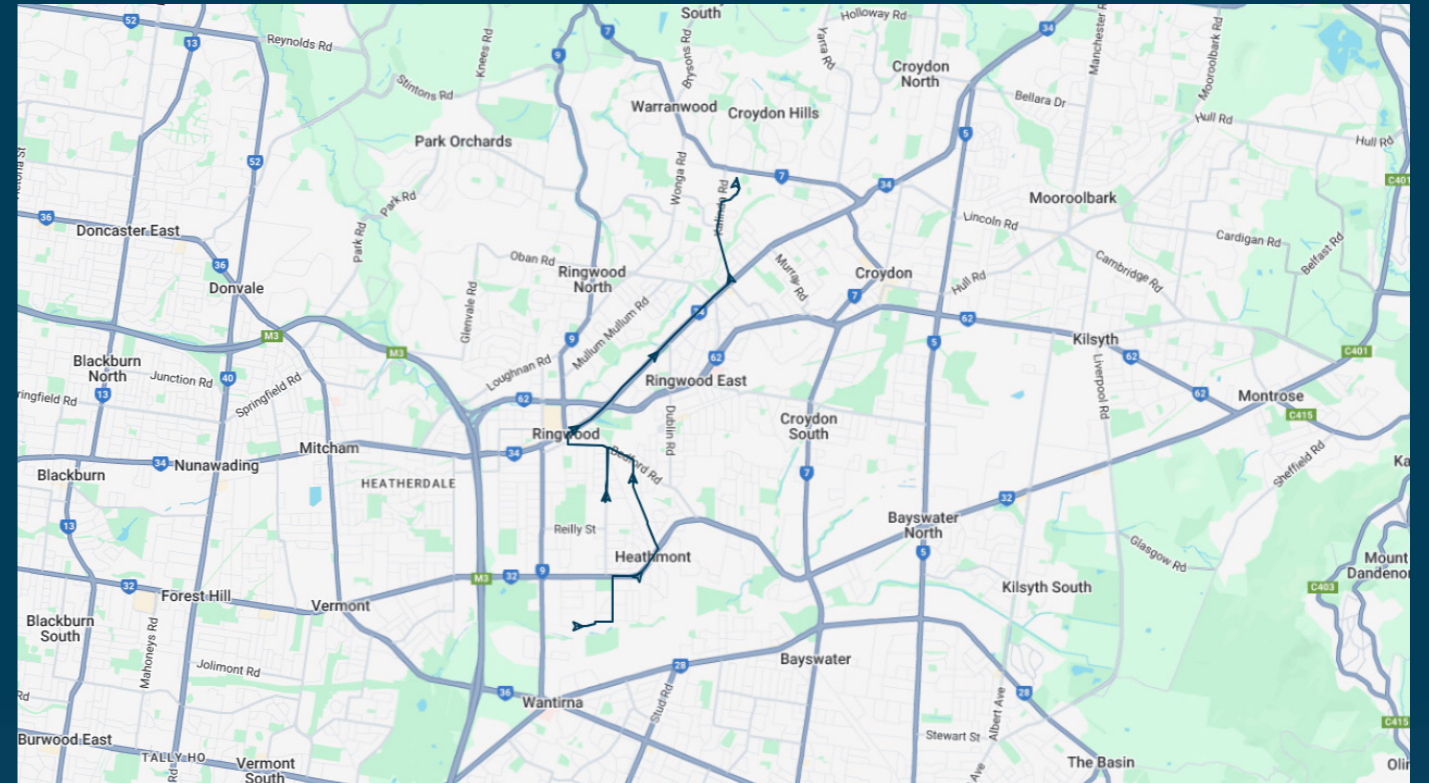

Aquinas College

Route: 2608 | Afternoon

Stop ID	Stop Name	Time	Stop ID	Stop Name	Time
44528	Heathmont College/Waters Gr	15:15			
12797	Balfour Ave/Canterbury Rd	15:18			
12796	Heathmont Station/Canterbury Rd	15:19			
46593	Heathmont Station/Campbell St	15:20			
8730	Lena Gr/Bedford Rd	15:25			
12804	Best St/Great Ryrie St	15:26			
12803	Allen St/Great Ryrie St	15:27			
12802	Emerald St/Great Ryrie St	15:28			
8282	Aquinas College	15:30			
12860	Pearwood St/Great Ryrie St	15:30			
12861	Allen St/Great Ryrie St	15:32			
12862	Best St/Great Ryrie St	15:33			
8729	Ford St/Bedford Rd	15:34			
8728	Wilana St/Bedford Rd	15:35			
10168	Larissa Ave/Maroondah Hwy	15:39			
10169	Oliver St/Maroondah Hwy	15:41			
10170	Rupert St/Maroondah Hwy	15:42			
10171	Leonard St/Maroondah Hwy	15:43			
10172	Mines Rd/Maroondah Hwy	15:45			
10173	Dublin Rd/Maroondah Hwy	15:46			
10174	Everard Rd/Maroondah Hwy	15:47			
10175	463 Maroondah Hwy	15:48			
10176	Oban Rd/Maroondah Hwy	15:50			
8492	Burnt Bridge SC/Maroondah Hwy	15:52			
8493	Grayling Cres/Kalinda Rd	15:52			
8494	23 Kalinda Rd	15:53			
8495	Highland Bvd/Kalinda Rd	15:54			
44593	Yarra Valley Grammar School	15:57			

Times listed are estimated times only, it is advised to arrive at your stop earlier than the listed time to avoid missing your bus.

You can also download the Ventura Tracker app to view real time bus locations of all services

Aquinas College

Route: 2608 | Afternoon

TURN DIRECTIONS

Via Waters Gr, Left Waterloo St, Right Dirkala Ave, Left Sunset Dr, Right Canterbury Rd, Left Campbell St, Left Bedford Rd, Left Great Ryrie St, Right into Aquinas College, Left Great Ryrie St, Left Bedford Rd, Right Warrandyte Rd, Right Maroondah Hwy, Left Kalinda Rd, Right into Yarra Valley Grammar School

To view our list of live tracked services, visit www.venturabus.com.au

Timetable Printed : 30 September 2024