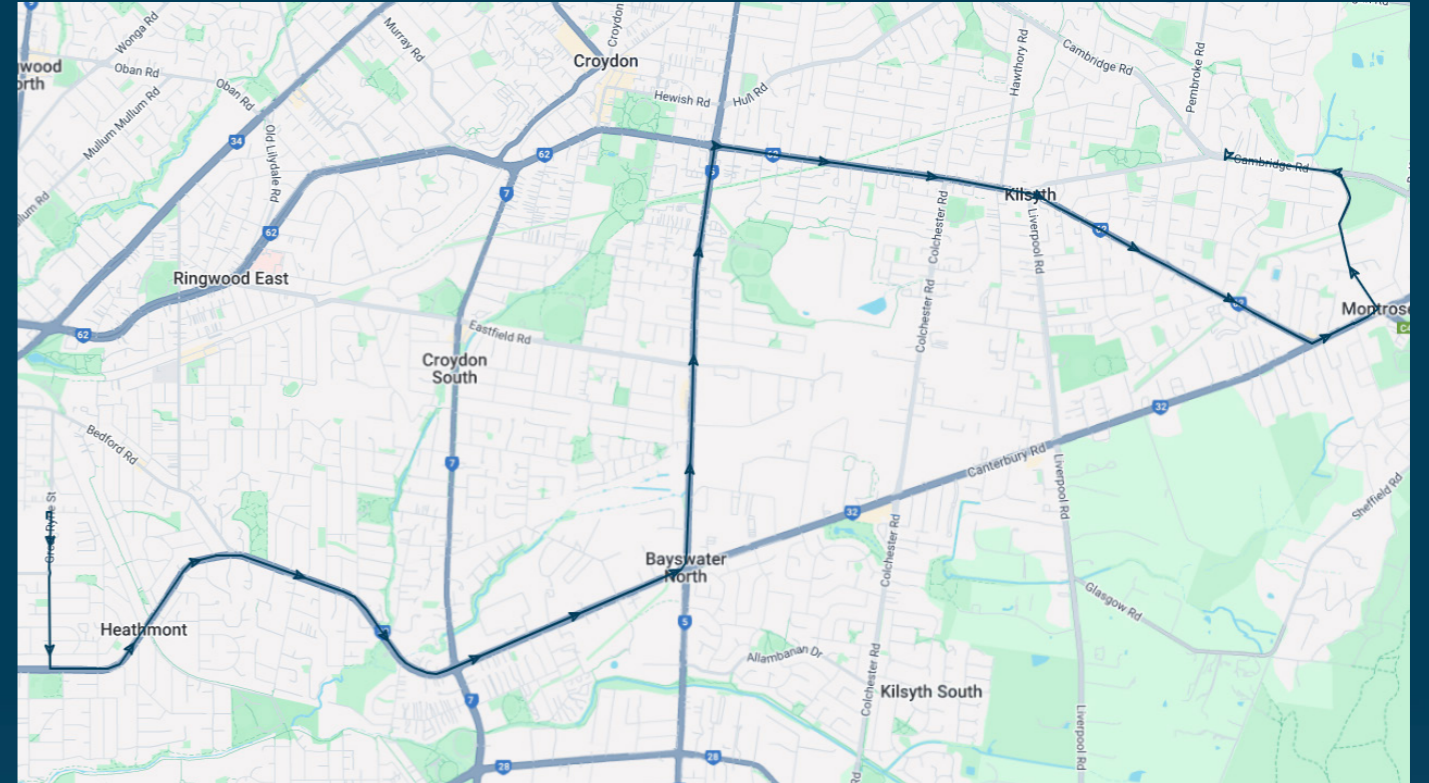

Times listed are estimated times only, it is advised to arrive at your stop earlier than the listed time to avoid missing your bus.

You can also download the Ventura Tracker app to view real time bus locations of all services

Aquinas College

Route: 3413 | Afternoon