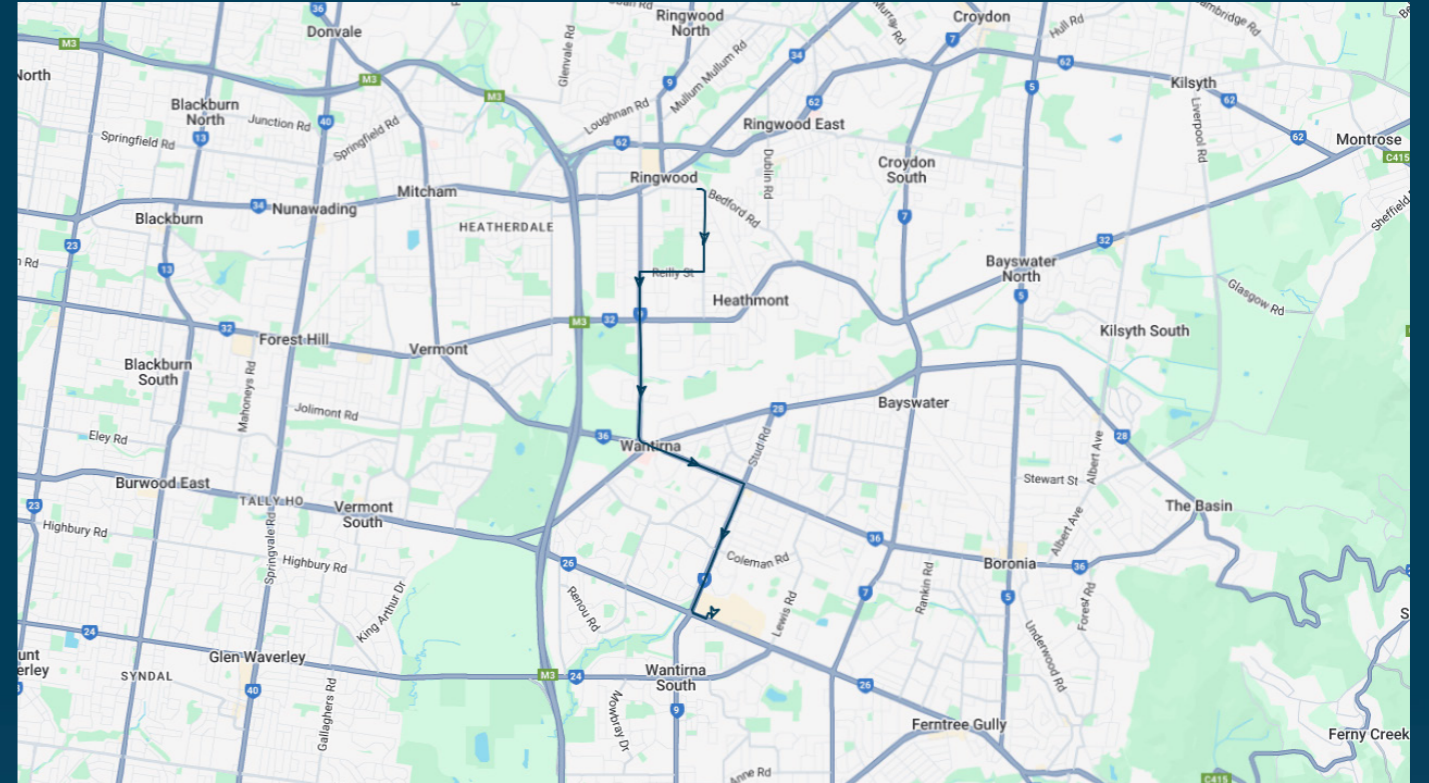

Aquinas College

Route: 2592 | Afternoon

Stop ID	Stop Name	Time	Stop ID	Stop Name	Time
8281	Pitt St/Bedford Rd	15:20			
12804	Best St/Great Ryrie St	15:20			
12803	Allen St/Great Ryrie St	15:21			
12802	Emerald St/Great Ryrie St	15:23			
8282	Aquinas College	15:25			
15235	Reilly St/Wantirna Rd	15:29			
15234	Daisy St/Wantirna Rd	15:30			
15233	Canterbury Rd/Wantirna Rd	15:31			
15232	Muir Ct/Wantirna Rd	15:32			
15231	Clarke Dr/Wantirna Rd	15:33			
15230	Selkirk Ave/Wantirna Rd	15:35			
15229	Garrison Gr/Wantirna Rd	15:36			
15228	Ainsdale Ave/Boronia Rd	15:38			
15226	Thaxted Pde/Boronia Rd	15:39			
15225	Roxburgh Rd/Boronia Rd	15:41			
15224	Boronia Rd/Stud Rd	15:42			
15223	Moonah Rd/Stud Rd	15:43			
15222	Studfield SC/Stud Rd	15:44			
15221	Gateshead Dr/Stud Rd	15:47			
15220	Knox City SC/Stud Rd	15:48			
19631	Knox City SC	15:49			

Times listed are estimated times only, it is advised to arrive at your stop earlier than the listed time to avoid missing your bus.

You can also download the Ventura Tracker app to view real time bus locations of all services

Aquinas College

Route: 2592 | Afternoon

TURN DIRECTIONS

Via Bedford Rd, Right Great Ryrie St, Right into Aquinas College, Right Great Ryrie St, Right Reilly St, Left Wantirna Rd, Left Boronia Rd, Right Stud Rd, Left Burwood Hwy, Left into Knox City SC

To view our list of live tracked services, visit www.venturabus.com.au

Timetable Printed : 30 September 2024