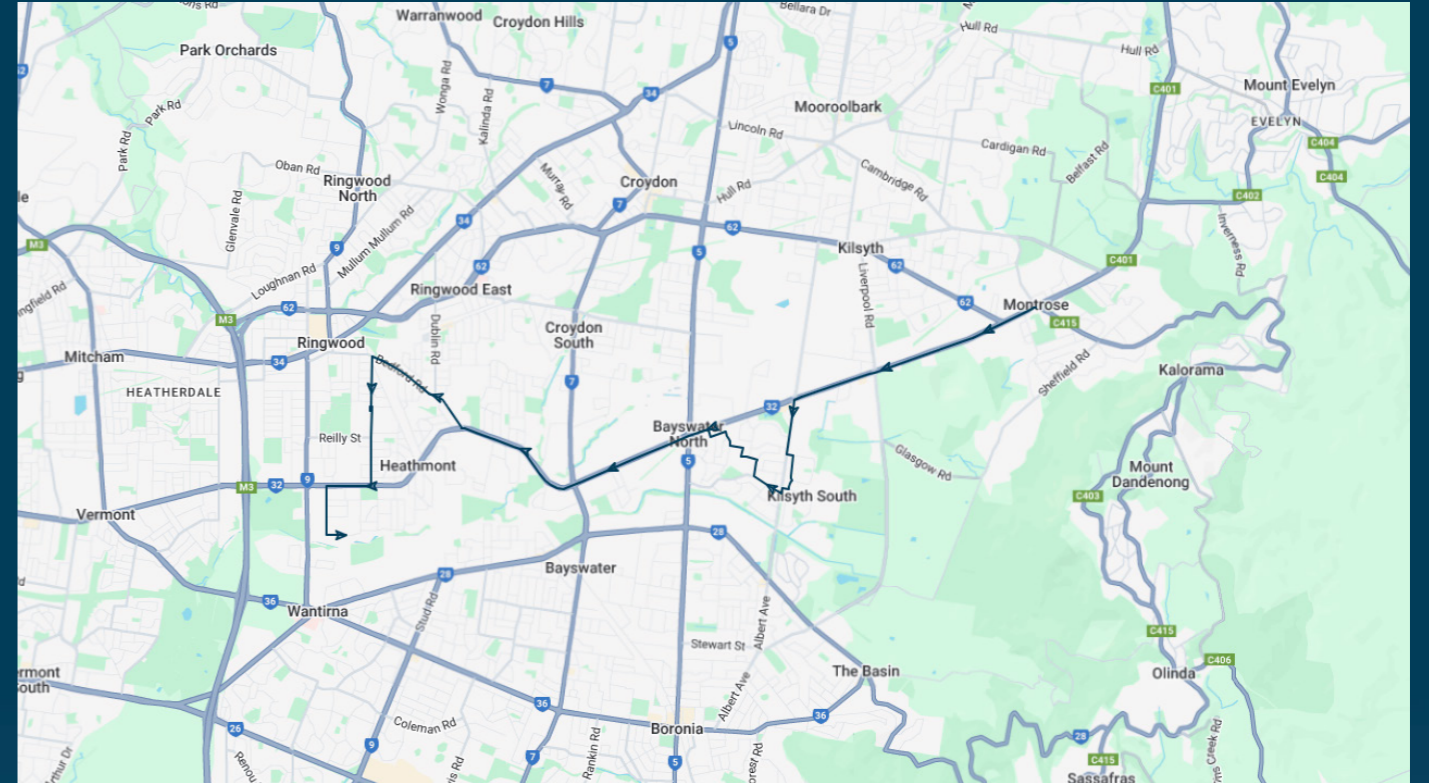

Times listed are estimated times only, it is advised to arrive at your stop earlier than the listed time to avoid missing your bus.

You can also download the Ventura Tracker app to view real time bus locations of all services

Aquinas College

Route: 2559 | Morning

TURN DIRECTIONS

Via Mt Dandenong Rd, Cont Canterbury Rd, Left Colchester Rd, Left Chandra Ave, Right Chamberlain Dr, Right Collier Rd, Left Colchester Rd, Right Allambanan Dr, Right Sherman Dr, Left Colbury Rd, Right Stuart St, Right Blandford Cres, Left Winchester Dr, Right Galloway Gr, Left Canterbury Rd, Right Bedford Rd, Left Great Ryrie St, Right into Aquinas College, Right Great Ryrie St, Left Canterbury Rd, Left Marlborough Rd, Left Waters Gr to Heathmont College

To view our list of live tracked services, visit www.venturabus.com.au

Timetable Printed : 30 September 2024