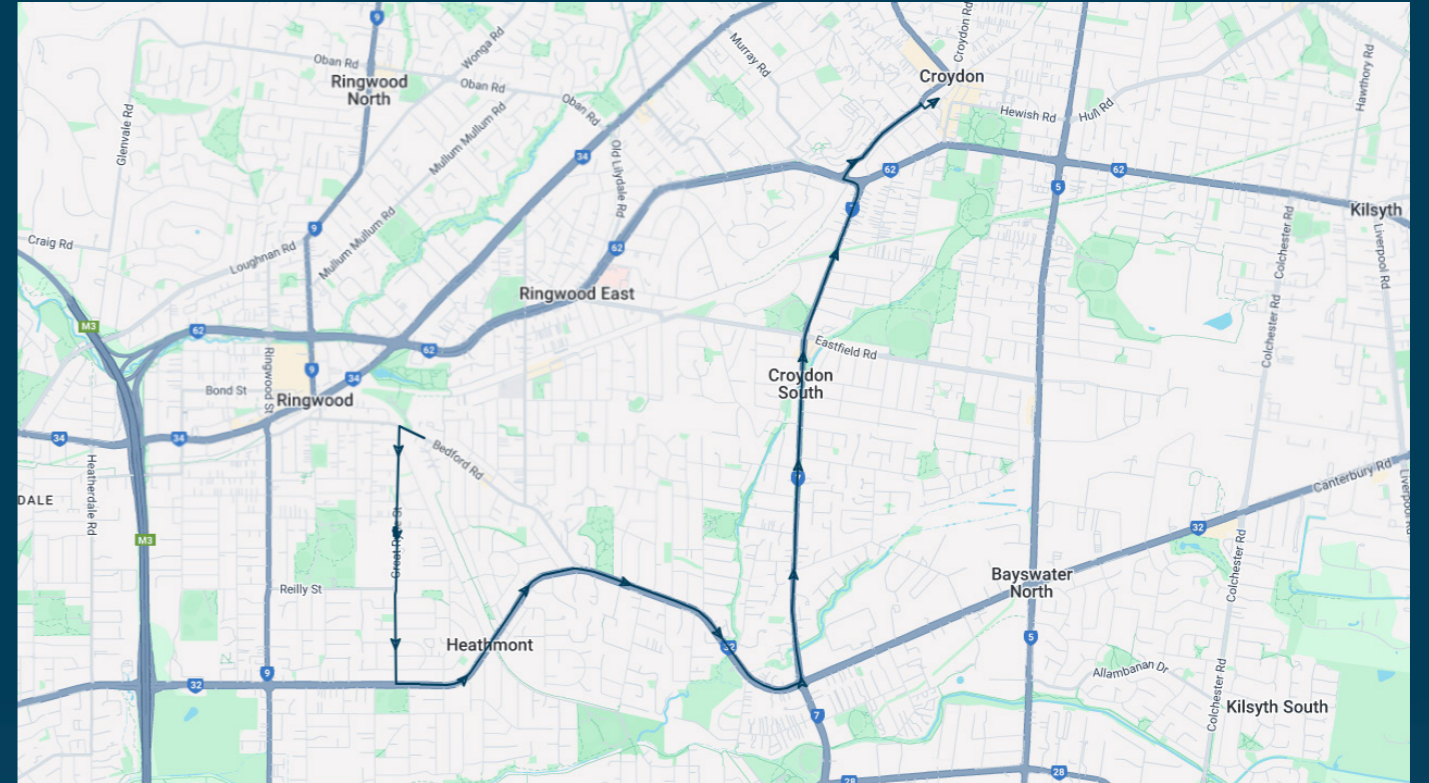

Stop ID	Stop Name	Time	Stop ID	Stop Name	Time
8730	Lena Gr/Bedford Rd	15:32			
12804	Best St/Great Ryrie St	15:32			
12803	Allen St/Great Ryrie St	15:33			
12802	Emerald St/Great Ryrie St	15:33			
8282	Aquinas College	15:34			
12801	Dresden Ave/Great Ryrie St	15:35			
12800	Doulton Ave/Great Ryrie St	15:35			
12799	Erica Cres/Great Ryrie St	15:35			
12797	Balfour Ave/Canterbury Rd	15:37			
12796	Heathmont Station/Canterbury Rd	15:38			
12795	Heathmont Uniting Church/Canterbury Rd	15:39			
12794	Bedford Rd/Canterbury Rd	15:40			
12793	Fernwood Ave/Canterbury Rd	15:41			
12792	Grayview Ave/Canterbury Rd	15:42			
12036	Greenhill Rd/Canterbury Rd	15:43			
14201	Canterbury Rd/Bayswater Rd	15:44			
14200	Bayfield Rd/Bayswater Rd	15:46			
14199	Berry Rd/Bayswater Rd	15:47			
14198	Wendover Ave/Bayswater Rd	15:47			
14197	Central Ave/Bayswater Rd	15:48			
14196	Thurleigh Ave/Bayswater Rd	15:48			
14195	Belmont Rd/Bayswater Rd	15:49			
14194	Eastfield Rd/Bayswater Rd	15:50			
14193	Ronald Rd/Bayswater Rd	15:50			
13460	Yarraduct Pl/Bayswater Rd	15:51			
13459	Mt. Dandenong Rd/Bayswater Rd	15:52			
40394	Mingara Retirement Village/Wicklow Ave	15:53			
8474	Glenora Ave/Wicklow Ave	15:54			
28717	Croydon Station	15:55			

Times listed are estimated times only, it is advised to arrive at your stop earlier than the listed time to avoid missing your bus.

You can also download the Ventura Tracker app to view real time bus locations of all services

Aquinas College

Route: 2610 | Afternoon

TURN DIRECTIONS

Via Bedford Rd, Left Great Ryrie St, Right into Aquinas College, Right Great Ryrie St, Left Canterbury Rd, Left Bayswater Rd, Left Mt Dandenong Rd, Right Wicklow Ave, Right Devon St, Left into Croydon Station

To view our list of live tracked services, visit www.venturabus.com.au
Timetable Printed : 30 September 2024