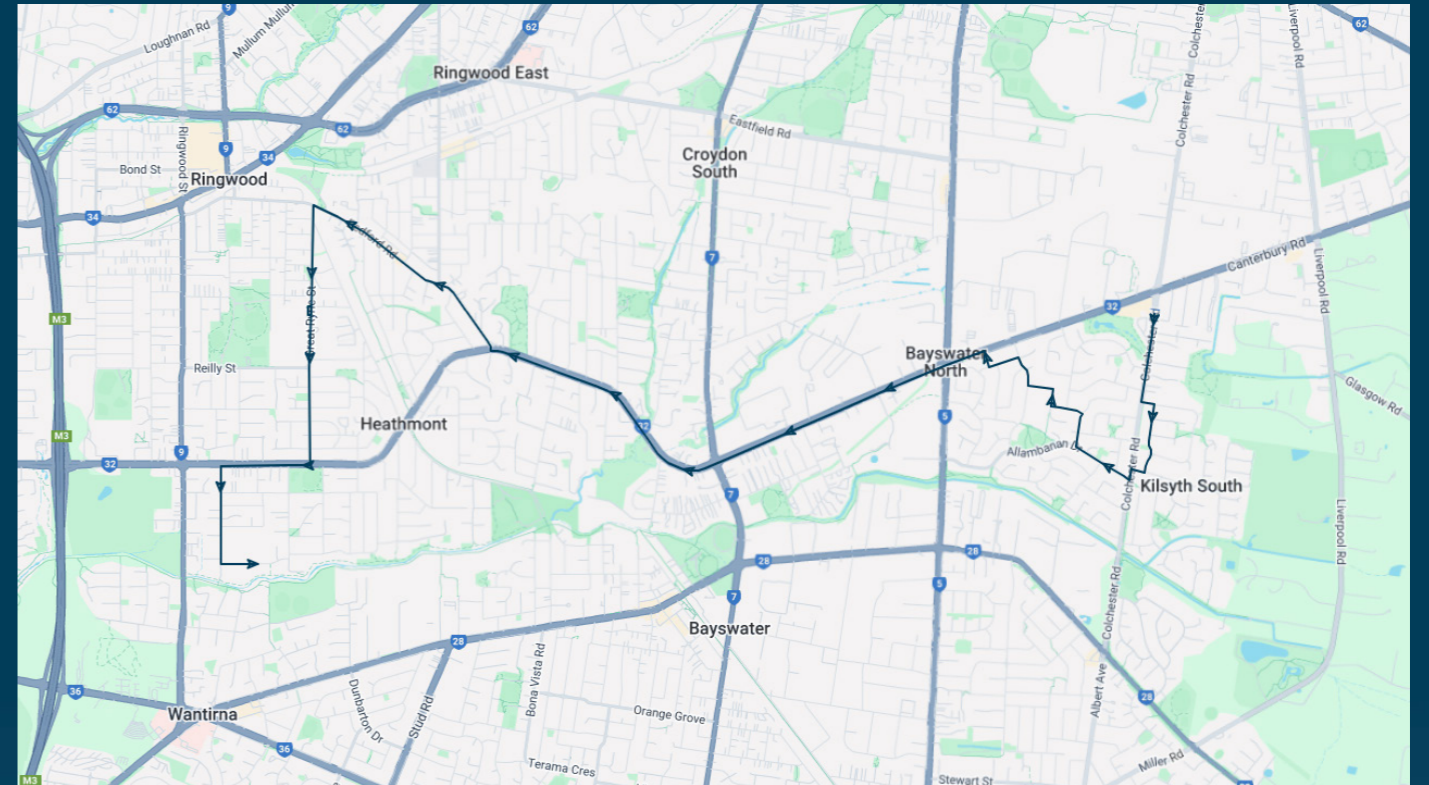

Aquinas College

Route: 2559 | Morning

Stop ID	Stop Name	Time	Stop ID	Stop Name	Time
9892	Club Kilsyth/Colchester Rd	07:59			
10265	Colchester Rd/Collier Rd	08:01			
10266	Colchester Rd/Allambanan Dr	08:02			
10267	Toolimerin Ave/Allambanan Dr	08:02			
10268	Bagora Ct/Allambanan Dr	08:03			
9887	Burdekin Ave/Colbury Rd	08:04			
9886	Bayswater North Primary School	08:04			
12049	Dorset Rd/Canterbury Rd	08:04			
12050	Bayfield Rd East/Canterbury Rd	08:09			
12051	Hamilton Rd/Canterbury Rd	08:10			
12052	Bayswater Rd/Canterbury Rd	08:11			
12053	Canterbury Ct/Canterbury Rd	08:12			
12054	Greenhill Rd/Canterbury Rd	08:13			
12055	Opp 372 Canterbury Rd	08:13			
12056	Fernwood Ave/Canterbury Rd	08:15			
8732	Fremont St/Bedford Rd	08:18			
8731	Myrtle Ave/Bedford Rd	08:19			
8730	Lena Gr/Bedford Rd	08:20			
12804	Best St/Great Ryrie St	08:21			
12803	Allen St/Great Ryrie St	08:22			
12802	Emerald St/Great Ryrie St	08:23			
8282	Aquinas College	08:24			
12801	Dresden Ave/Great Ryrie St	08:25			
12800	Doulton Ave/Great Ryrie St	08:25			
12799	Erica Cres/Great Ryrie St	08:26			
44529	Heathmont College	08:30			

Times listed are estimated times only, it is advised to arrive at your stop earlier than the listed time to avoid missing your bus.

You can also download the Ventura Tracker app to view real time bus locations of all services

Aquinas College

Route: 2559 | Morning