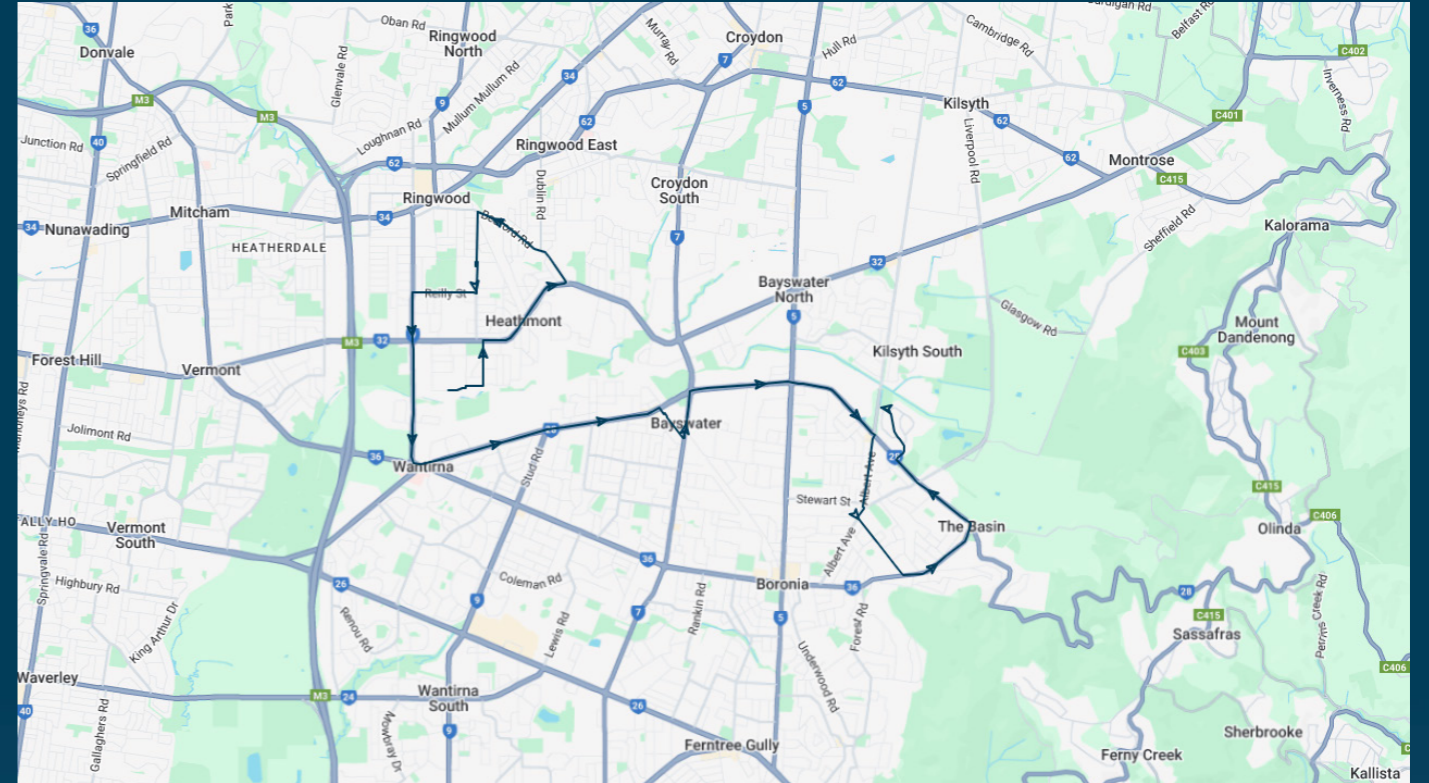

Times listed are estimated times only, it is advised to arrive at your stop earlier than the listed time to avoid missing your bus.

You can also download the Ventura Tracker app to view real time bus locations of all services

Aquinas College

Route: 2613 | Afternoon

TURN DIRECTIONS

Via Waters Gr, Left Waterloo St, Right Dirkala Ave, Left Sunset Dr, Right Canterbury Rd, Left Bedford Rd, Left Great Ryrie St, Right into Aquinas College, Right Great Ryrie St, Right Reilly St, Left Wantirna Rd, Right Boronia Rd, Left Mountain Hwy, Right Station St, Left into Bayswater Station, Left Station St, Left Scoresby Rd, Right Mountain Hwy, Right Albert Ave, Left Mount View Rd, Left Forest Rd, Left Mountain Hwy, Right Beresford Dr to Colchester Rd

To view our list of live tracked services, visit www.venturabus.com.au
Timetable Printed : 30 September 2024