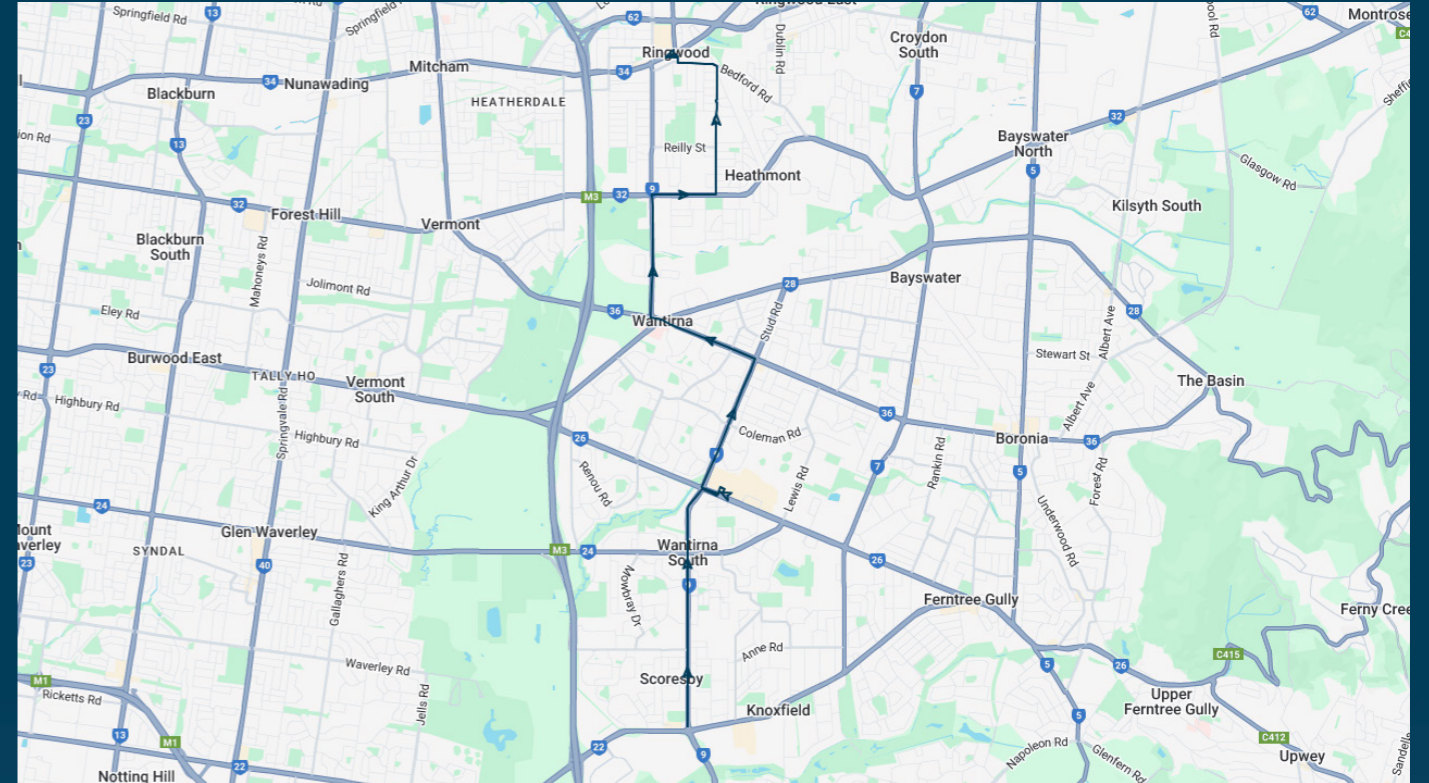

Stop ID	Stop Name	Time	Stop ID	Stop Name	Time
15154	Scoresby Village SC/Stud Rd	07:35	8728	Wilana St/Bedford Rd	08:13
15155	The Close/Stud Rd	07:36	21318	Ringwood Station	08:15
15156	Sheppard Dr/Stud (west) Rd	07:37			
15157	Evans St/Stud Rd	07:38			
15158	George St/Stud Rd	07:39			
15159	Mockridge St/Stud Rd	07:40			
15160	500 Stud Rd	07:42			
15161	High Street Rd/Stud Rd	07:44			
15162	Swinburne TAFE/Stud Rd	07:46			
19630	Knox City SC	07:50			
15163	Knox City SC/Stud Rd	07:51			
15164	Bladon St/Stud Rd	07:52			
15165	Harold St/Stud Rd	07:53			
15166	Teddington Way/Stud Rd	07:54			
15167	Boronia Rd/Stud Rd	07:55			
15168	Amesbury Ave/Boronia Rd	07:57			
15170	Yorkminster Ave/Boronia Rd	07:58			
15171	Ainsdale Ave/Boronia Rd	07:59			
15172	Boronia Rd/Wantirna Rd	08:00			
15173	Clarence Rd/Wantirna Rd	08:01			
15174	Gordon Ct/Wantirna Rd	08:03			
15175	Muir Ct/Wantirna Rd	08:04			
12059	Viviani Cres/Great Ryrie St	08:07			
12060	Erica Cres/Great Ryrie St	08:07			
12061	Doulton Ave/Great Ryrie St	08:08			
12062	Edna St/Great Ryrie St	08:09			
8282	Aquinas College	08:10			
12860	Pearwood St/Great Ryrie St	08:10			
12861	Allen St/Great Ryrie St	08:11			
12862	Best St/Great Ryrie St	08:12			
8729	Ford St/Bedford Rd	08:12			

Times listed are estimated times only, it is advised to arrive at your stop earlier than the listed time to avoid missing your bus.

You can also download the Ventura Tracker app to view real time bus locations of all services

Aquinas College

Route: 2659 | Morning

TURN DIRECTIONS

Via Stud Rd, Right Burwood Hwy, Left into Knox City SC, Right Burwood Hwy, Right Stud Rd, Left Boronia Rd, Right Wantirna Rd, Right Canterbury Rd, Left Great Ryrie St, Left into Aquinas College, Left Great Ryrie Rd, Left Bedford Rd, Right Warrandyte Rd, Left Maroondah Hwy to Ringwood Station

To view our list of live tracked services, visit www.venturabus.com.au

Timetable Printed : 30 September 2024