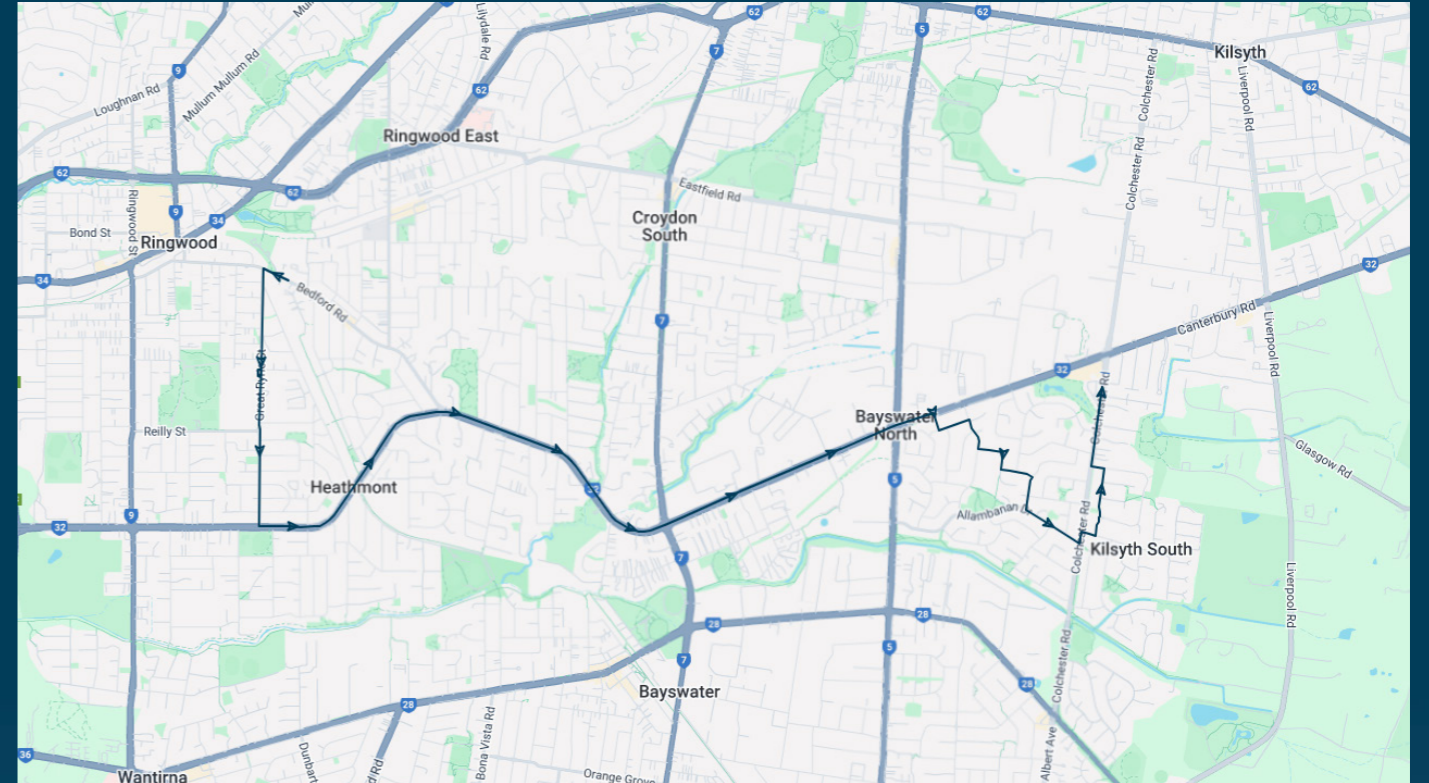

Aquinas College

Route: 2650 | Afternoon

Stop ID	Stop Name	Time	Stop ID	Stop Name	Time
8730	Lena Gr/Bedford Rd	15:25			
12804	Best St/Great Ryrie St	15:26			
12803	Allen St/Great Ryrie St	15:27			
12802	Emerald St/Great Ryrie St	15:28			
8282	Aquinas College	15:30			
12801	Dresden Ave/Great Ryrie St	15:31			
12800	Doulton Ave/Great Ryrie St	15:31			
12799	Erica Cres/Great Ryrie St	15:32			
12798	Great Ryrie St/Canterbury Rd	15:32			
12797	Balfour Ave/Canterbury Rd	15:33			
12796	Heathmont Station/Canterbury Rd	15:35			
12795	Heathmont Uniting Church/Canterbury Rd	15:35			
12794	Bedford Rd/Canterbury Rd	15:36			
12793	Fernwood Ave/Canterbury Rd	15:38			
12792	Grayview Ave/Canterbury Rd	15:39			
12036	Greenhill Rd/Canterbury Rd	15:40			
12035	Bayswater Rd/Canterbury Rd	15:42			
12034	Hamilton Rd/Canterbury Rd	15:43			
12033	Canterbury Rd]	15:44			
12032	Dorset Rd/Canterbury Rd	15:46			
10273	Bayswater North Primary School/Stuart St	15:48			
10274	Burdekin Ave/Colbury Rd	15:49			
9881	Toolimerin Ave/Allambanan Dr	15:51			
9880	Colchester Rd/Allambanan Dr	15:51			
9879	Colchester Rd/Collier Rd	15:52			
10279	Club Kilsyth/Colchester Rd	15:55			

Times listed are estimated times only, it is advised to arrive at your stop earlier than the listed time to avoid missing your bus.

You can also download the Ventura Tracker app to view real time bus locations of all services

Aquinas College

Route: 2650 | Afternoon

TURN DIRECTIONS

Via Bedford Rd, Left Great Ryrie St, Right into Aquinas College, Right Great Ryrie St, Left Canterbury Rd, Right Galloway Gr, Left Winchester Dr, Right Blandford Cres, Left Stuart St, Left Colbury Rd, Right Sherman Dr, Left Allambanan Dr, Left Colchester Rd, Right Collier Rd, Left Chamberlain Dr, Left Chandra Ave, Right Colchester Rd to Club Kilsyth

To view our list of live tracked services, visit www.venturabus.com.au

Timetable Printed : 30 September 2024