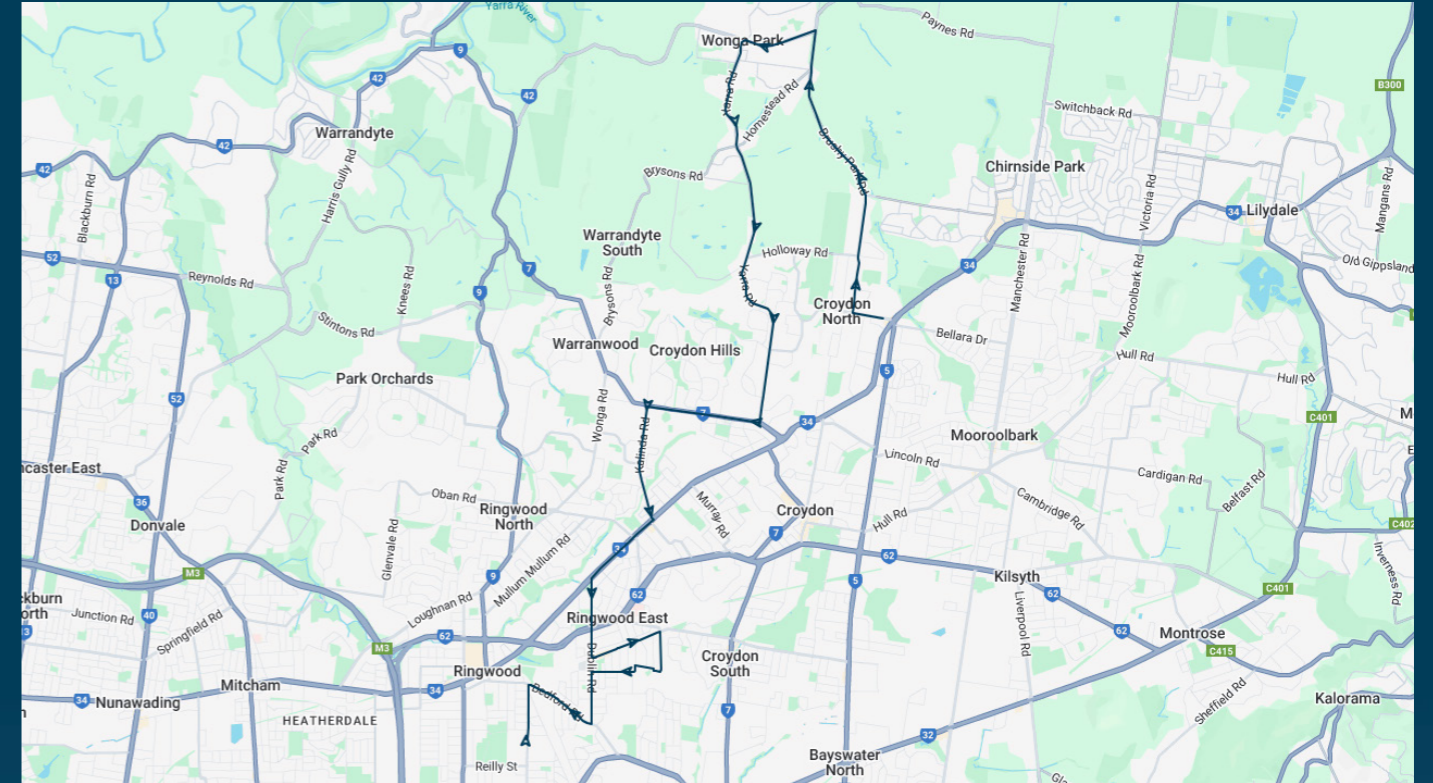

Times listed are estimated times only, it is advised to arrive at your stop earlier than the listed time to avoid missing your bus.

You can also download the Ventura Tracker app to view real time bus locations of all services

Aquinas College

Route: 2558 | Morning