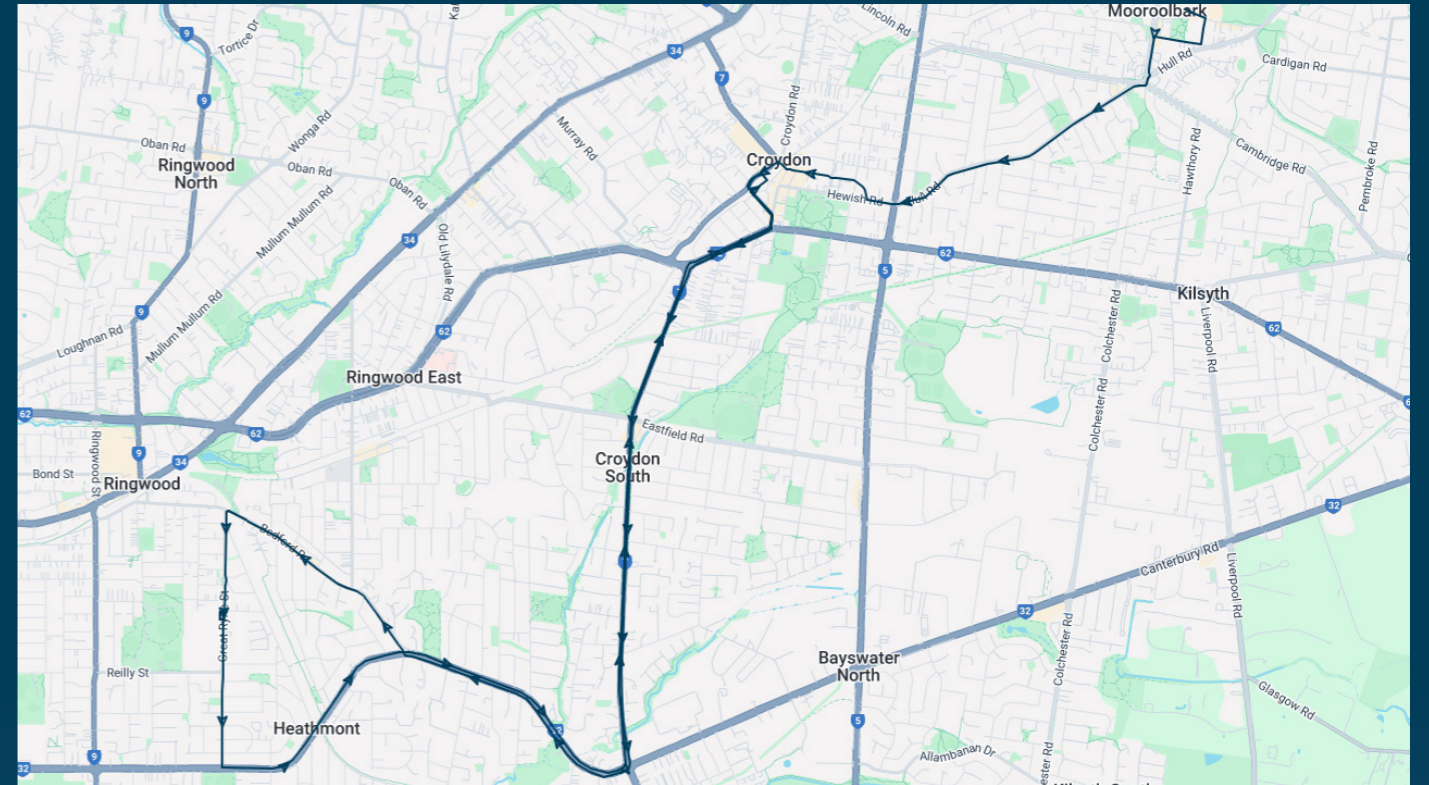

Times listed are estimated times only, it is advised to arrive at your stop earlier than the listed time to avoid missing your bus.

You can also download the Ventura Tracker app to view real time bus locations of all services

Aquinas College

Route: 2577 | Morning

TURN DIRECTIONS

Via Right Brice Ave, Left Manchester Rd, Right Hull Rd, Cont Hewish Rd, Right Lacey St, Left Wicklow Ave, Left Devon St, Keft into Croydon Station, Left Wicklow Ave, Left Devon St, Right Main St, Right Mt Dandenong Rd, Left Bayswater Rd, Right Canterbury Rd, Right Bedford Rd, Left Great Ryrie St, Right into Aquinas College, Right Great Ryrie St, Left Canterbury Rd, Left Bayswater Rd, Right Mt Dandenong Rd, Left Main St, Left Devon St, Right into Croydon Station

To view our list of live tracked services, visit www.venturabus.com.au

Timetable Printed : 30 September 2024