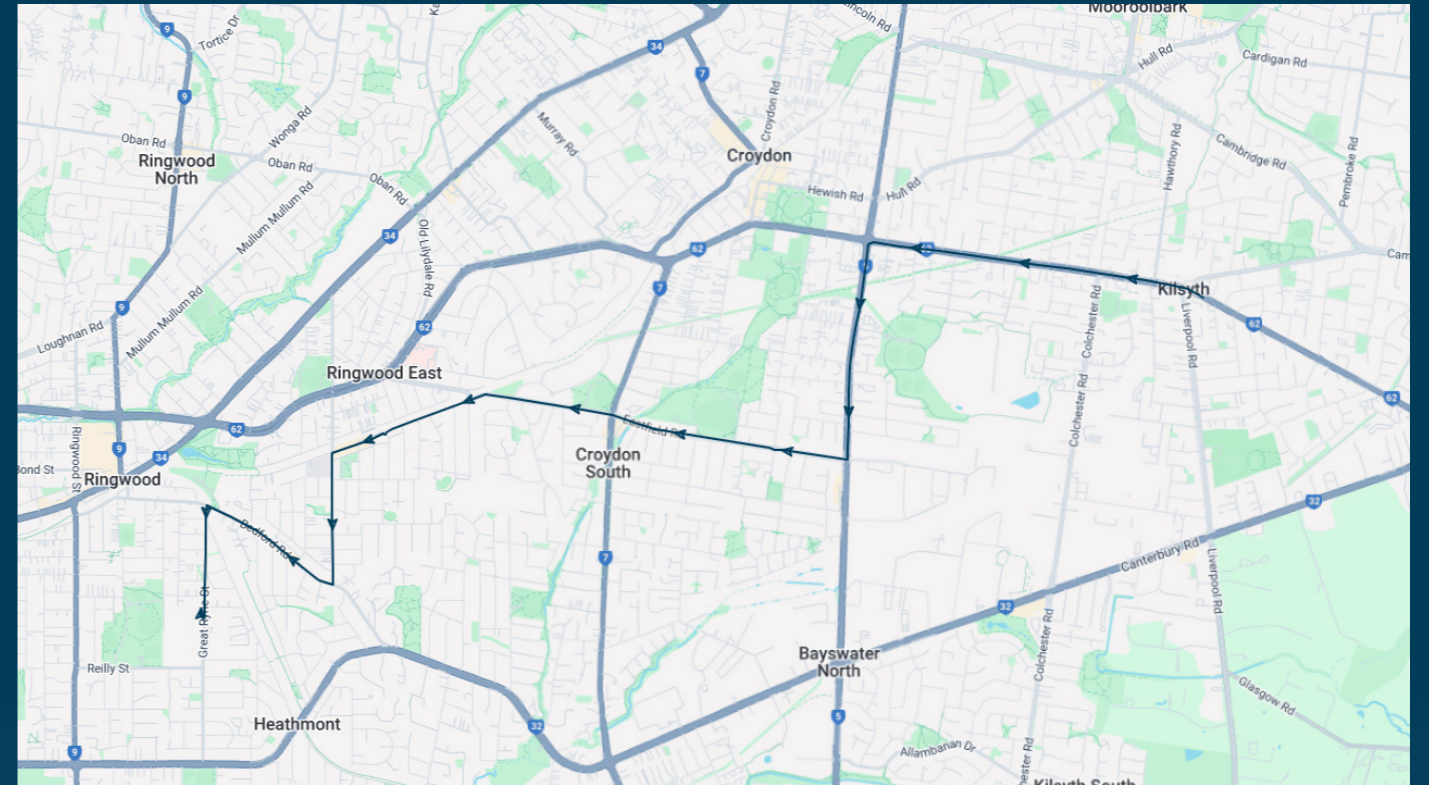

Aquinas College

Route: 3412 | Morning

Stop ID	Stop Name	Time	Stop ID	Stop Name	Time
8947	Durham Rd/Mt. Dandenong Rd	08:00			
11086	Liverpool Rd/Mt. Dandenong Rd	08:00			
8948	Kilsyth Shops/Mt. Dandenong Rd	08:01			
8949	Kilsyth Memorial Hall/Mt Dandenong Rd	08:01			
8950	Shelley Ave/Mt. Dandenong Rd	08:03			
8951	The Oaks/Mt. Dandenong Rd	08:04			
8952	Ruskin Ave/Mt. Dandenong Rd	08:05			
8953	Gordon St/Mt. Dandenong Rd	08:06			
13505	Mt. Dandenong Rd/Dorset Rd	08:07			
14817	Dorset Lodge Residential Care/Dorset Rd	08:08			
14825	Parry St/Dorset Rd	08:08			
14838	Frederick St/Dorset Rd	08:09			
14840	Prospect Hill Rd/Dorset Rd	08:10			
22756	Paris Ave/Eastfield Rd	08:11			
8738	Highton St/Railway Ave	08:19			
8737	Smithdene Ave/Railway Ave	08:19			
8736	Ringwood East Station/Railway Ave	08:21			
8734	Shasta Ave/Dublin Rd	08:23			
8733	Green St/Dublin Rd	08:24			
8732	Fremont St/Bedford Rd	08:25			
8731	Myrtle Ave/Bedford Rd	08:26			
8730	Lena Gr/Bedford Rd	08:27			
12804	Best St/Great Ryrie St	08:27			
12803	Allen St/Great Ryrie St	08:28			
12802	Emerald St/Great Ryrie St	08:29			
8282	Aquinas College	08:30			

Times listed are estimated times only, it is advised to arrive at your stop earlier than the listed time to avoid missing your bus.

You can also download the Ventura Tracker app to view real time bus locations of all services

Aquinas College

Route: 3412 | Morning

TURN DIRECTIONS

Via Mt Dandenong Rd, Left Dorset Rd, Right Eastfield Rd, Right Railway Ave, Left Dublin Rd, Right Bedford Rd, Left Great Ryrie St, Right into Aquinas College

To view our list of live tracked services, visit www.venturabus.com.au

Timetable Printed : 30 September 2024