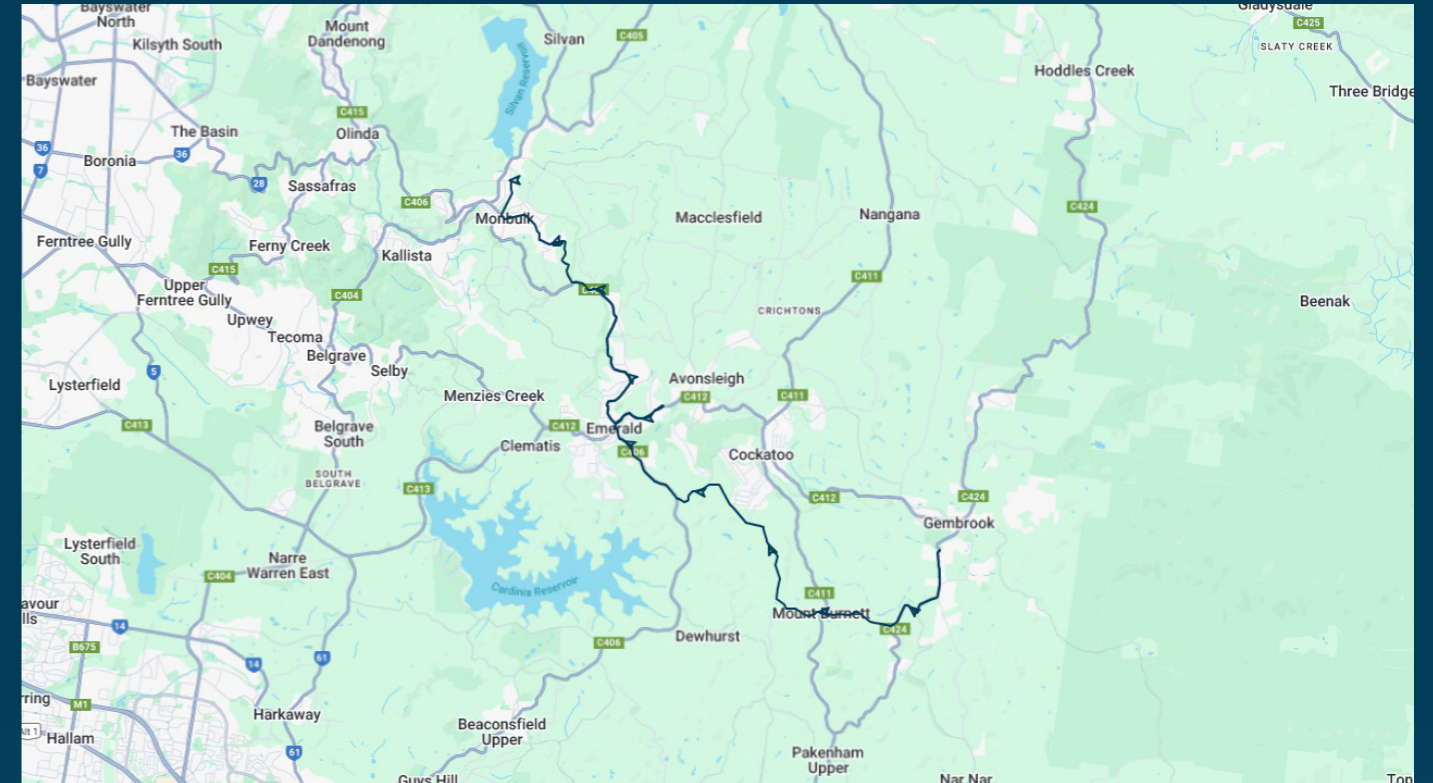

Emerald Secondary College

Route: 5042 (SBSC) | Morning

Stop ID	Stop Name	Time	Stop ID	Stop Name	Time
	Watkins Lane/Gembrook Rd	07:50			
44792	Boyd Rd/Gembrook Rd	07:53			
44793	Mt Eirene Rd/Gembrook Rd	07:54			
	Bessie Creek Rd/Gembrook Rd	07:55			
	Mt Burnett Rd/Gembrook Rd	07:57			
	Matters Rd/Paternoster Rd	07:58			
	Viewhill Rd/Paternoster Rd	08:01			
	Halcyon Gr/Paternoster Rd	08:06			
	21 Paternoster Rd	08:08			
22503	Ozone Ave/Beaconsfield-Emerald Rd	08:10			
22504	Station Ave/Beaconsfield-Emerald Rd	08:12			
46554	Emerald Secondary College	08:15			
13956	Beaconsfield-Emerald Rd	08:19			
	Barnshaw Ln/Emerald-Monbulk Rd	08:20			
	Florence Ave/Emerald-Monbulk Rd	08:22			
	Charman Ave/Emerald-Monbulk Rd	08:24			
	Holman Rd/Emerald-Monbulk Rd	08:27			
44558	Monbulk College	08:32			
44556	St Paul's Primary School	08:38			

Times listed are estimated times only, it is advised to arrive at your stop earlier than the listed time to avoid missing your bus.

You can also download the Ventura Tracker app to view real time bus locations of all services

Emerald Secondary College

Route: 5042 (SBSC) | Morning

TURN DIRECTIONS

Via Gembrook Rd, Right Mt Burnett Rd, Left Pakenham Rd, Right Paternoster Rd, Right Beaconsfield-Emerald Rd, Right Main St, Right Belgrave-Gembrook Rd, Left into Emerald Secondary College, Right Belgrave-Gembrook Rd, u-turn at Beaconsfield-Emerald roundabout, Left Emerald-Monbulk Rd, Right David Hill Rd, Left into Monbulk College, Left David Hill Rd, Right Moores Rd, Left Prices Rd to St Paul's Primary School

To view our list of live tracked services, visit www.venturabus.com.au

Timetable Printed : 30 September 2024