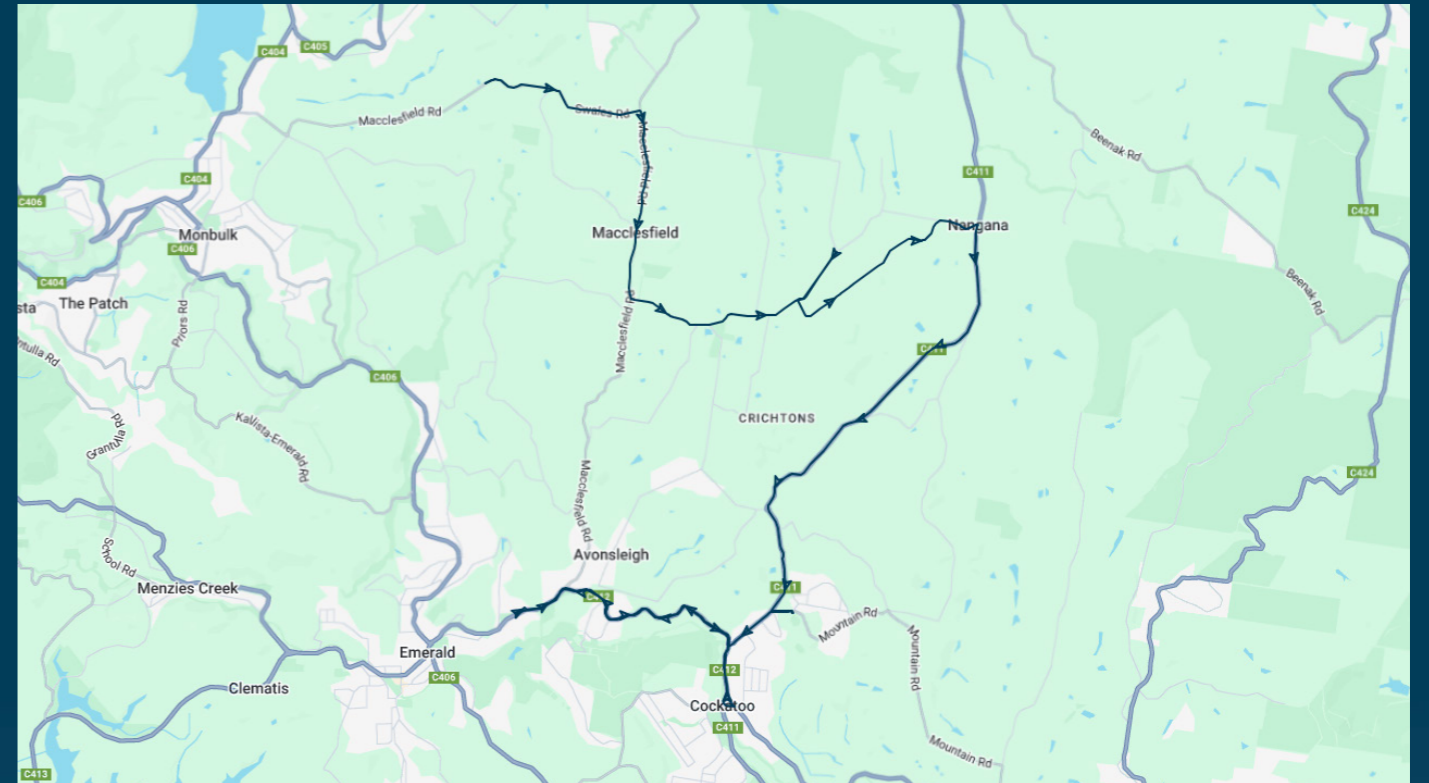

Emerald Secondary College

Route: 5029 (SBSC) | Morning

Stop ID	Stop Name	Time	Stop ID	Stop Name	Time
JINSW	Jindabyne Ct/Macclesfield Rd	07:41			
	Stranges Rd/Macclesfield Rd	07:47			
	Katerina Ln/Macclesfield Rd	07:48			
	Macclesfield Rd/Tschampions Rd	07:49			
	Yuruga Dr/Tschampions Rd	07:50			
	Cherry Rd/Tschampions Rd	07:51			
	Kennedy Rd/Tschampions Rd	07:53			
	Coopers Rd/Tschampions Rd	07:55			
	Millers Rd/Spillers Rd	07:58			
	411 Tschampions Rd	08:00			
	Evans Rd/Healesville-Koo Wee Rup Rd	08:06			
	465 Healesville-Koo Wee Rup Rd	08:07			
	380 Healesville-Koo Wee Rup Rd	08:08			
	Rainy Hill Rd/Healesville-Koo Wee Rup Rd	08:09			
	Fell Rd/Healesville-Koo Wee Rup Rd	08:10			
	Healesville-Koo Wee Rup Rd/Mountain Rd	08:12			
	Belgrave Ave/Healesville-Koo Wee Rup Rd	08:14			
46554	Emerald Secondary College	08:30			
13949	Pakenham Rd/McBride St	08:40			
46554	Emerald Secondary College	08:50			

Times listed are estimated times only, it is advised to arrive at your stop earlier than the listed time to avoid missing your bus.

You can also download the Ventura Tracker app to view real time bus locations of all services

Emerald Secondary College

Route: 5029 (SBSC) | Morning

TURN DIRECTIONS

Via Macclesfield Rd, Cont Swales Rd, Right Macclesfield Rd, Left Tschampions Rd, Left Spillers Rd, 3 Point U Turn at Millers Rd, Cont Spillers Rd, Left Tschampions Rd, Right Healesville-Koo Wee Rup Rd, Left Roundabout, Left Mountain Rd, Right Recreation Reserve, u-turn, Left Mountain Rd, Right Belgrave-Gembrook Rd, Right into Emerald Secondary College, Left Belgrave-Gembrook Rd, Left Belgrave-Gembrook Rd, Right McBride St, Right Pakenham Rd, Cont Belgrave-Gembrook Rd, Right into Emerald Secondary College

To view our list of live tracked services, visit www.venturabus.com.au

Timetable Printed : 30 September 2024