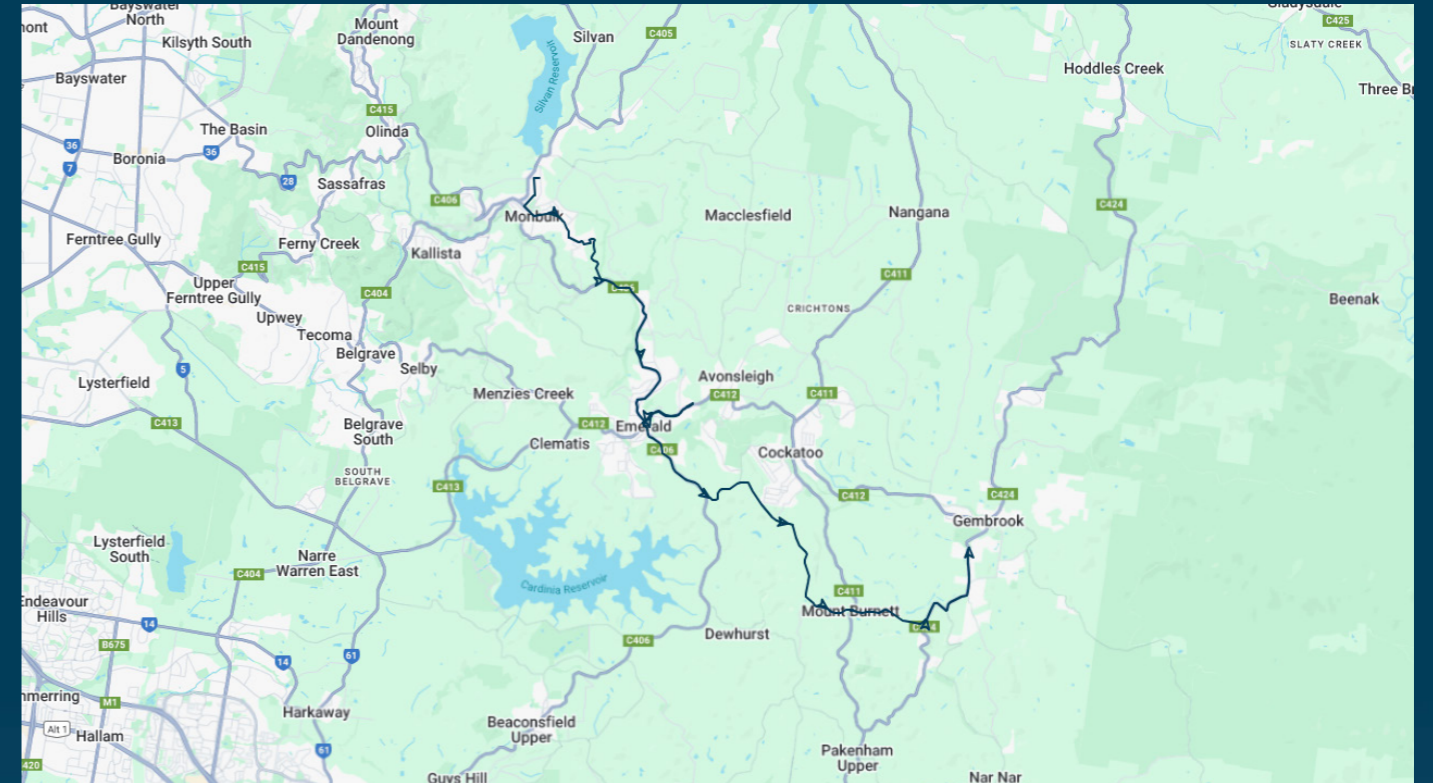

Emerald Secondary College

Route: 5043 (SBSC) | Afternoon

Stop ID	Stop Name	Time	Stop ID	Stop Name	Time
44556	St Paul's Primary School	15:05			
44558	Monbulk College	15:25			
	Holman Rd/Emerald Rd	15:30			
47499	Poplar Cres/Emerald-Monbulk Rd	15:32			
	Lakeside Dr/Emerald-Monbulk Rd	15:36			
	Davey Rd/Emerald-Monbulk Rd	15:37			
13956	Beaconsfield-Emerald Rd	15:38			
46554	Emerald Secondary College	15:40			
22513	Station Ave/Beaconsfield-Emerald Rd	15:44			
22514	Ozone Ave/Beaconsfield-Emerald Rd	15:46			
	Opp 21 Paternoster Rd	15:50			
	Halcyon Grv/Paternoster Rd	15:52			
	View Hill Rd/Patenoster Rd	15:55			
	Matters Rd/Paternoster Rd	16:00			
44811	Mt Burnett Rd/Gembrook Rd	16:01			
	Bessie Creek Rd/Gembrook Rd	16:03			
44812	Mt Eirene Rd/Gembrook Rd	16:04			
44813	Boyd Rd/Gembrook Rd	16:05			
	Watkins Ln/Gembrook Rd	16:07			

Times listed are estimated times only, it is advised to arrive at your stop earlier than the listed time to avoid missing your bus.

You can also download the Ventura Tracker app to view real time bus locations of all services

Emerald Secondary College

Route: 5043 (SBSC) | Afternoon

TURN DIRECTIONS

Via Prices Rd, Left Mt Pleasant Rd, Left Main Rd, Left David Hill Rd, Right into Monbulk College, Left David Hill Rd, Left Emerald-Monbulk Rd, Right Belgrave-Gembrook Rd, u-turn at Beaconsfield-Emerald Rd roundabout, Left into Emerald Secondary College, Right Belgrave-Gembrook Rd, Left Beaconsfield-Emerald Rd, Left Paternoster Rd, Left Pakenham Rd, Right Mt Burnett Rd, Left Gembrook Rd to Watkins Ln

To view our list of live tracked services, visit www.venturabus.com.au

Timetable Printed : 9 January 2025