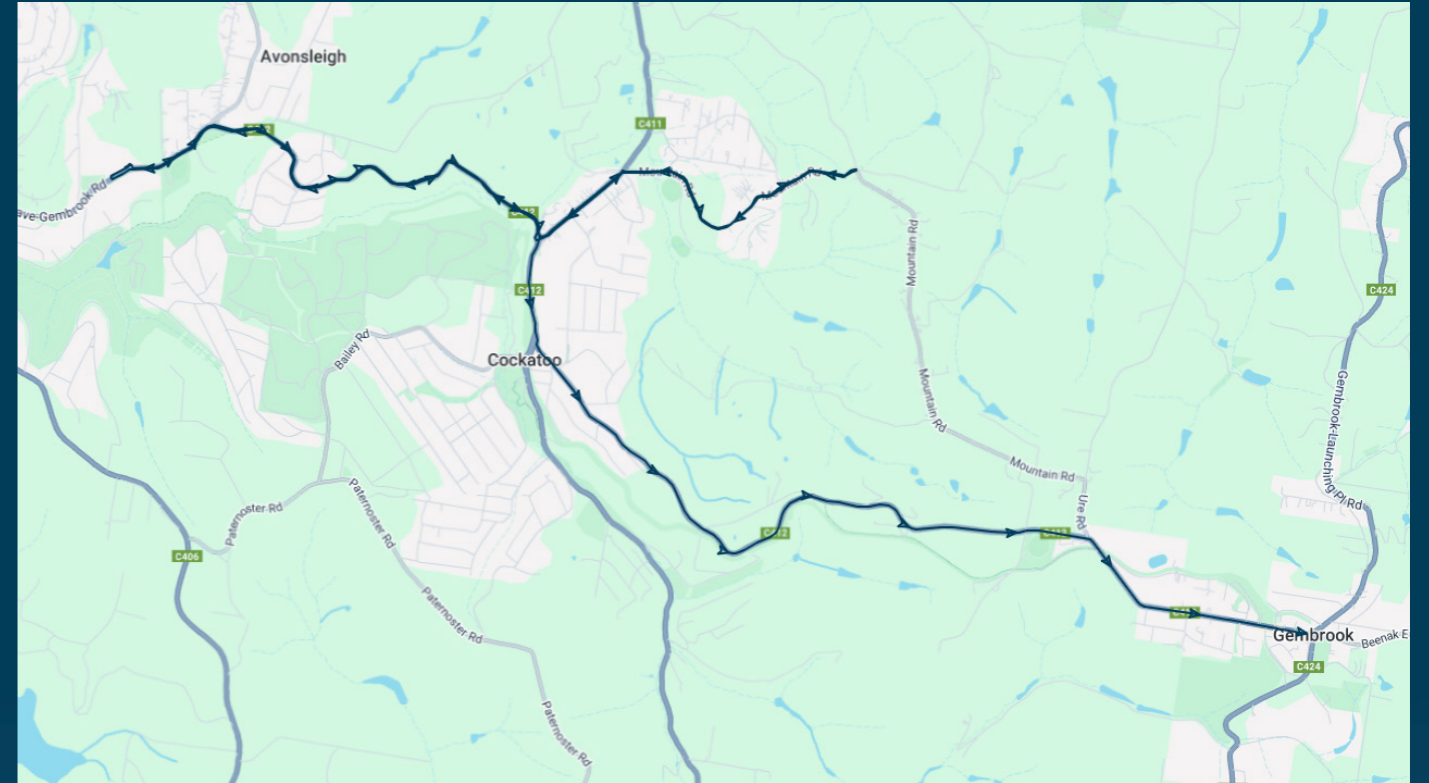

To view our list of live tracked services, visit www.venturabus.com.au
 Timetable Printed : 24 January 2025

Emerald Secondary College

Route: 5026 (SBSC) | Afternoon

Stop ID	Stop Name	Time	Stop ID	Stop Name	Time
46554	Emerald Secondary College	15:20			
	Belgrave Ave/Healesville-Koo Wee Rup Rd	15:29			
	Healesville-Koo Wee Rup Rd/Mountain Rd	15:30			
	Biloca Ave/Mountain Rd	15:33			
	Rainy Hill Rd/Mountain Rd	15:35			
	Mountain Rd/Waratah Way	15:37			
46554	Emerald Secondary College	15:51			
13829	Fielder Station/Belgrave-Gembrook Rd	16:01			
13825	Gembrook Primary School/Main St	16:08			
13824	Gembrook Puffing Billy Station/Main St	16:09			
	Gembrook - Gembrook Rd/Main St	16:09			

Emerald Secondary College

Route: 5026 (SBSC) | Afternoon

TURN DIRECTIONS

Via Left Belgrave-Gembrook Rd, Left Healesville-Koo Wee Rup Rd, Right Mountain Rd, u-turn at Rainy Hill Rd, Left Woori Yallock Rd, Right Belgrave-Gembrook Rd, Right into Emerald Secondary College, Left Belgrave-Gembrook Rd, Left Belgrave-Gembrook Rd to Gembrook Rd