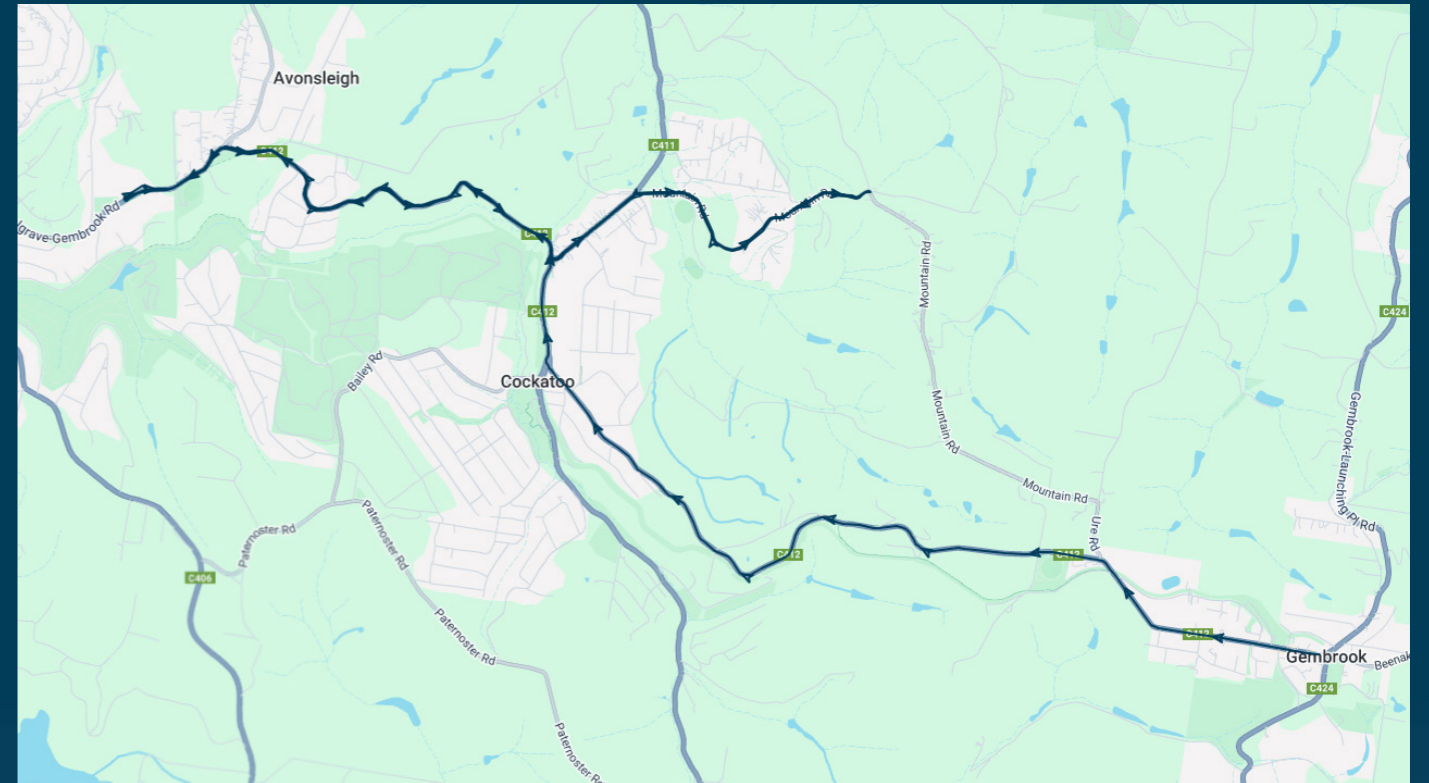

Emerald Secondary College

Route: 5025 (SBSC) | Morning

Stop ID	Stop Name	Time	Stop ID	Stop Name	Time
12561	Gembrook - Gembrook Rd/Main St	08:00			
	Ranges Hotel/Main St	08:02			
13942	Gembrook Primary School/Main St	08:03			
13946	Fielder Station/Belgrave-Gembrook Rd	08:07			
46554	Emerald Secondary College	08:20			
	Rainy Hill Rd/Mountain Rd	08:30			
	Bilocla Ave/Mountain Rd	08:32			
	Waratah Way/Mountain Rd	08:34			
	Woori Yallock Rd/Mountain Rd	08:36			
	Belgrave Ave/Woori Yallock Rd	08:39			
46554	Emerald Secondary College	08:50			

Times listed are estimated times only, it is advised to arrive at your stop earlier than the listed time to avoid missing your bus.

You can also download the Ventura Tracker app to view real time bus locations of all services

Emerald Secondary College

Route: 5025 (SBSC) | Morning

TURN DIRECTIONS

Via Main St, Right Belgrave-Gembrook Rd, Right into Emerald Secondary College, Via Left Belgrave-Gembrook Rd, Left Woori Yallock Rd, Right Mountain Rd, u-turn at Rainy Hill Rd, Right Woori Yallock Rd, Right Belgrave-Gembrook Rd, Right into Emerald Secondary College

To view our list of live tracked services, visit www.venturabus.com.au
 Timetable Printed : 24 January 2025

Emerald Secondary College

Route: 5026 (SBSC) | Afternoon

Stop ID	Stop Name	Time	Stop ID	Stop Name	Time
46554	Emerald Secondary College	15:20			
	Belgrave Ave/Healesville-Koo Wee Rup Rd	15:29			
	Healesville-Koo Wee Rup Rd/Mountain Rd	15:30			
	Biloca Ave/Mountain Rd	15:33			
	Rainy Hill Rd/Mountain Rd	15:35			
	Mountain Rd/Waratah Way	15:37			
46554	Emerald Secondary College	15:51			
13829	Fielder Station/Belgrave-Gembrook Rd	16:01			
13825	Gembrook Primary School/Main St	16:08			
13824	Gembrook Puffing Billy Station/Main St	16:09			
	Gembrook - Gembrook Rd/Main St	16:09			