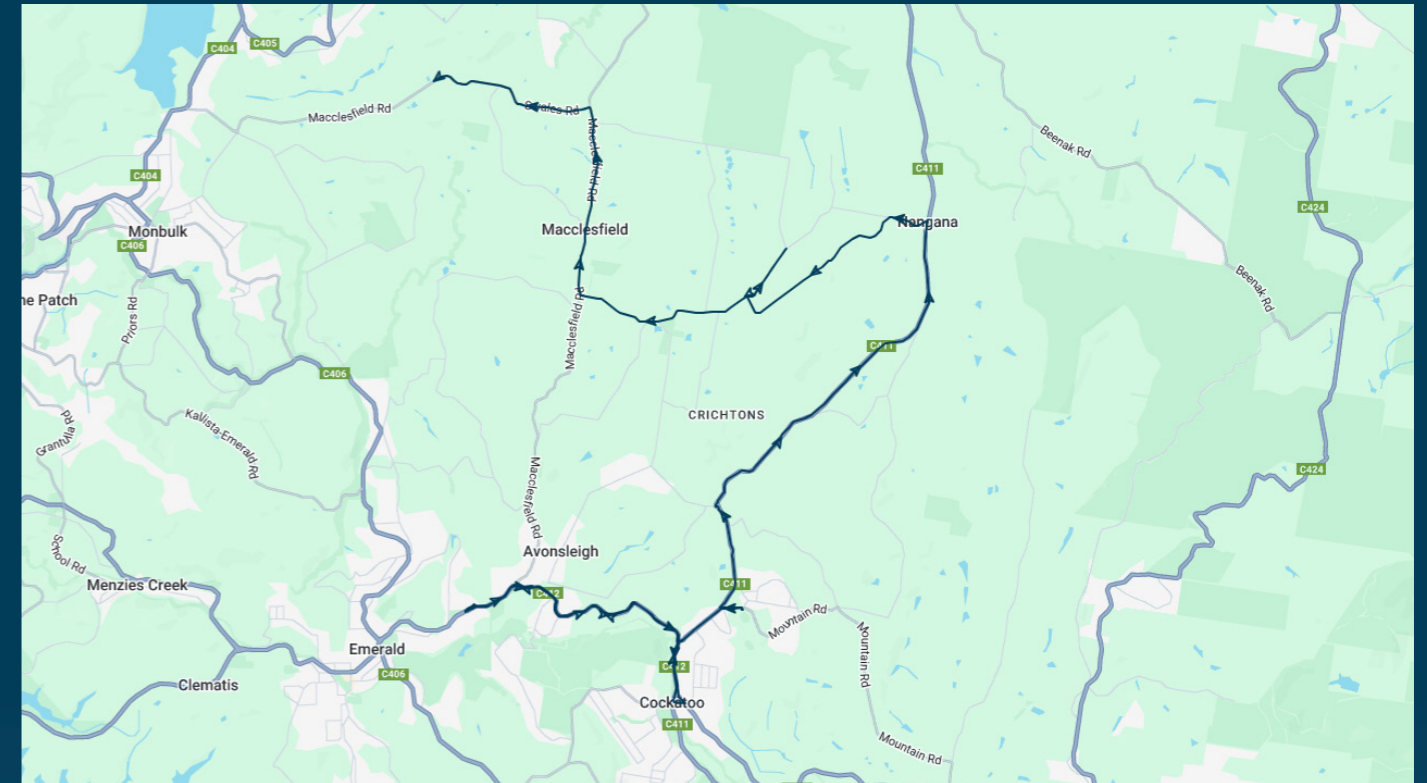

Emerald Secondary College

Route: 5030 (SBSC) | Afternoon

Stop ID	Stop Name	Time	Stop ID	Stop Name	Time
46554	Emerald Secondary College	15:25			
13949	Cockatoo - Pakenham Rd/McBride St	15:30			
46554	Emerald Secondary College	15:45			
	Belgrave Ave/Healesville-Koo Wee Rup Rd	15:58			
	Healesville-Koo Wee Rup Rd/Mountain Rd	15:59			
	Fell Rd/Healesville-Koo Wee Rup Rd	15:59			
	Rainy Hill Rd/Healesville-Koo Wee Rup Rd	16:00			
	380 Healesville-Koo Wee Rup Rd	16:01			
	Opp 544 Healesville-Koo Wee Rup Rd	16:02			
	Evans Rd/Healesville-Koo Wee Rup Rd	16:04			
	Miller Rd/Spillers Rd	16:10			
	Coopers Rd/Tschampions Rd	16:12			
	Macclesfield Pony Club/Tschampions Rd	16:12			
	Cherry Rd/Tschampions Rd	16:12			
	Yuruga Dr/Tschampions Rd	16:13			
	Macclesfield Rd/Tschampions Rd	16:13			
	Kirkpatricks Rd/Macclesfield Rd	16:14			
	Stranges Rd/Macclesfield Rd	16:16			
	Jindabyne Ct/Macclesfield Rd	16:15			

Times listed are estimated times only, it is advised to arrive at your stop earlier than the listed time to avoid missing your bus.

You can also download the Ventura Tracker app to view real time bus locations of all services

Emerald Secondary College

Route: 5030 (SBSC) | Afternoon

TURN DIRECTIONS

Via Left Belgrave-Gembrook Rd, Left Belgrave-Gembrook Rd, Right McBride St, Right Healesville-Koo Wee Rup Rd, Cont Belgrave-Gembrook Rd, Right into Emerald Secondary College, Left Belgrave-Gembrook Rd, Left Healesville-Koo Wee Rup Rd, Right Mountain Rd, Right Recreation Reserve, U-Turn, Left Mountain Rd, Right Healesville-Koo Wee Rup Rd, Right Roundabout, Left Tschampions Rd, Right Spillers Rd, 3 Point Turn at Millers Rd, Cont Tschampions Rd, Right Macclesfield Rd, Left Swales Rd to Jindabyne Ct

To view our list of live tracked services, visit www.venturabus.com.au

Timetable Printed : 9 January 2025