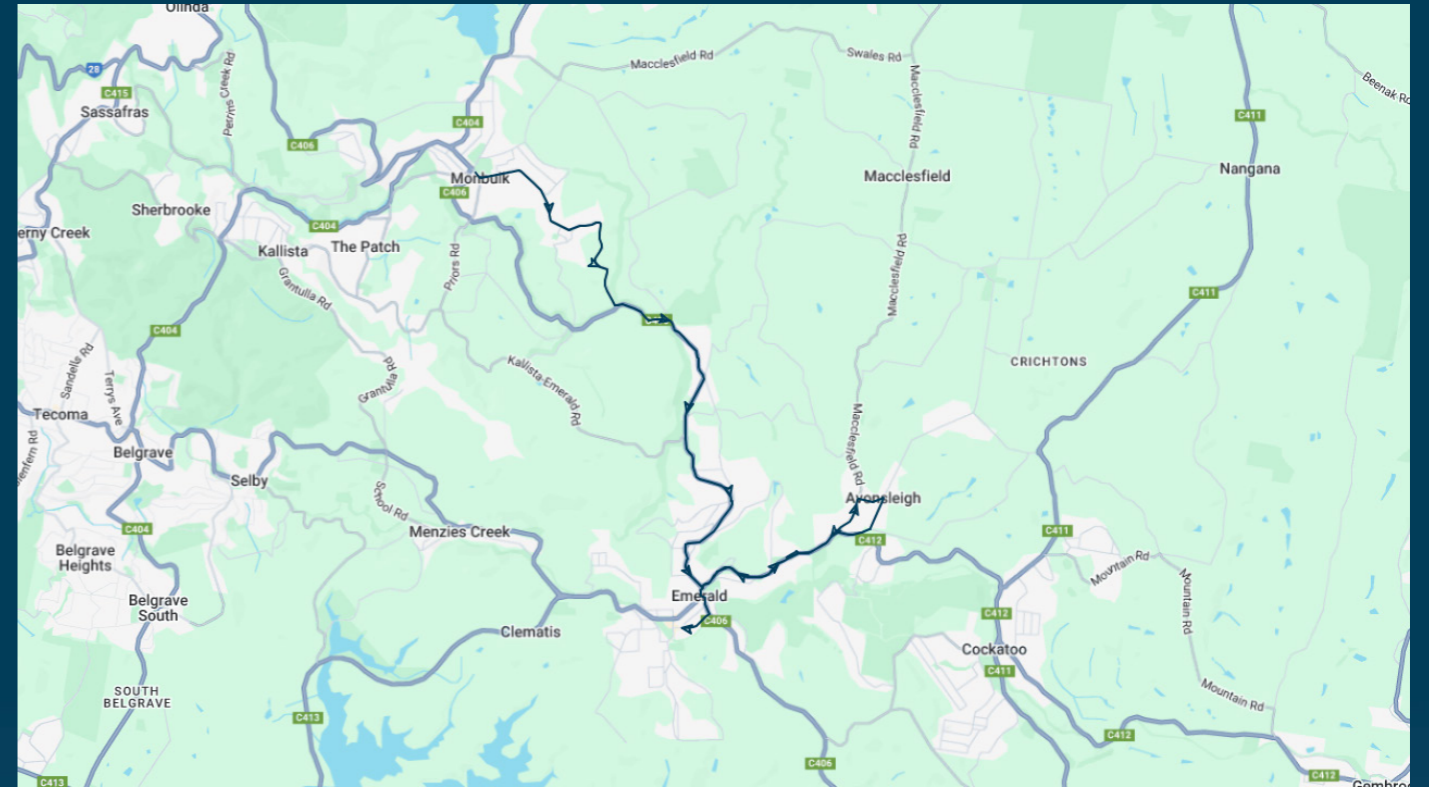

You can also download the Ventura Tracker app to view real time bus locations of all services

Emerald Secondary College

Route: 5103 | Morning

Stop ID	Stop Name	Time	Stop ID	Stop Name	Time
46557	Monbulk Primary School/Main Rd	08:20			
47495	Vika Ave/David Hill Rd	08:22			
47496	Loch Ave/David Hill Rd	08:23			
47497	David Hill Rd/Emerald-Monbulk Rd	08:25			
47494	Holman Rd/Emerald-Monbulk Rd	08:26			
47498	Glenvista Ave/Emerald-Monbulk Rd	08:28			
47499	Poplar Cres/Emerald-Monbulk Rd	08:30			
13839	Emerald-Monbulk Rd/Belgrave-G'brook Rd	08:32			
13837	Lawson Rd/Belgrave-Gembrook Rd	08:34			
46554	Emerald Secondary College	08:35			
13836	Macclesfield Rd/Belgrave-G'brook Rd	08:37			
47500	Avon Rd/Macclesfield Rd	08:38			
47501	Margaret Rd/Avon Rd	08:39			
13953	Macclesfield Rd/Belgrave-Gembrook Rd	08:39			
13954	Lawson Rd/Belgrave-Gembrook Rd	08:41			
13956	Beaconsfield-Emerald Rd	08:43			
44503	Emerald Primary School	08:45			

Emerald Secondary College

Route: 5103 | Morning

TURN DIRECTIONS

Via Main St, Cont David Hill Rd, Left Emerald-Monbulk Rd, Left Belgrave-Gembrook Rd, Left into Emerald Secondary College, Via Left Belgrave-Gembrook Rd, Left Macclesfield Rd, Right Avon Rd, Right Margaret Rd, Right Belgrave-Gembrook Rd, Left Beaconsfield-Emerald Rd, Right Heroes Ave to Emerald Primary School