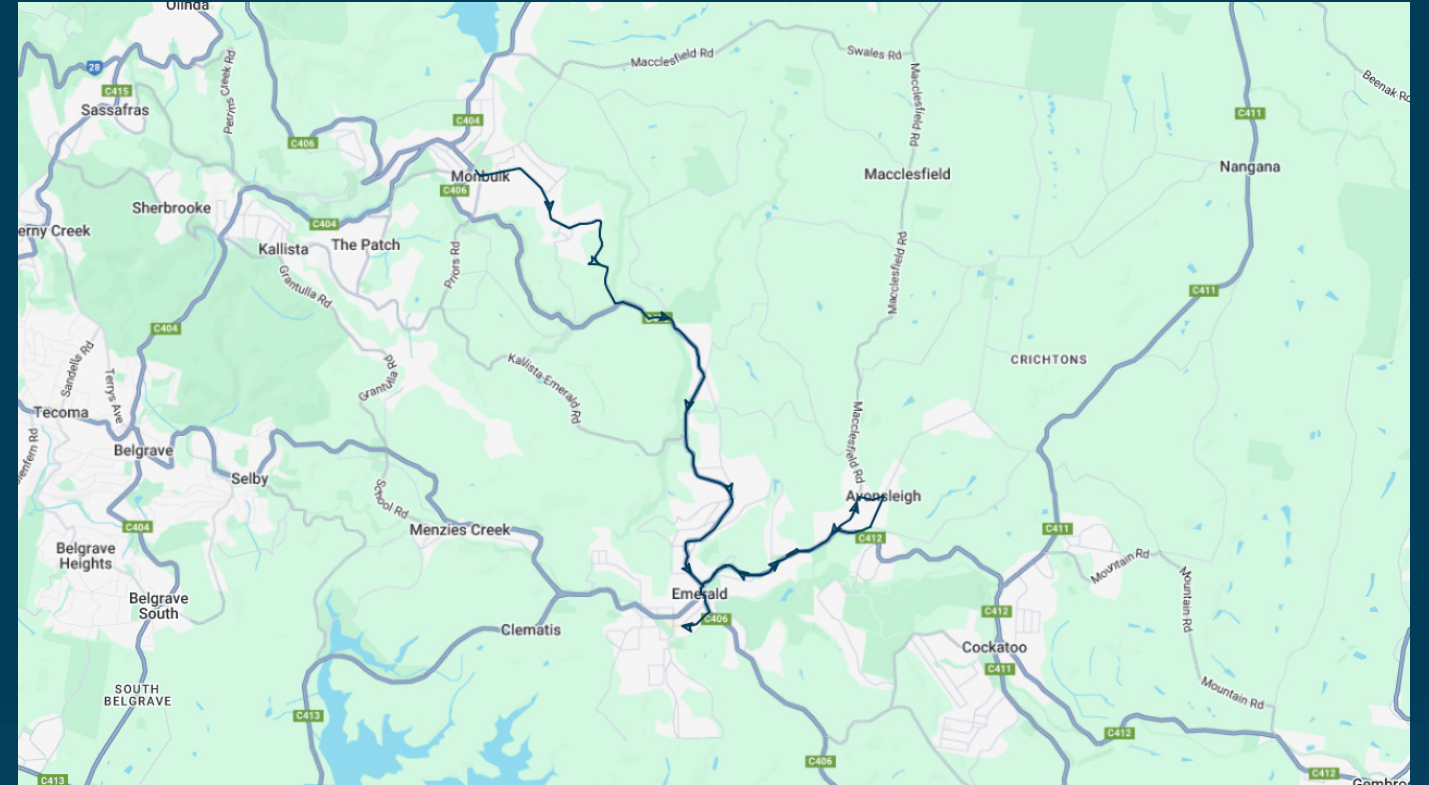

You can also download the Ventura Tracker app to view real time bus locations of all services

Emerald Secondary College

Route: 5103 | Morning

Stop ID	Stop Name	Time	Stop ID	Stop Name	Time
46557	Monbulk Primary School/Main Rd	08:20			
47495	Vika Ave/David Hill Rd	08:22			
47496	Loch Ave/David Hill Rd	08:23			
47497	David Hill Rd/Emerald-Monbulk Rd	08:25			
47494	Holman Rd/Emerald-Monbulk Rd	08:26			
47498	Glenvista Ave/Emerald-Monbulk Rd	08:28			
47499	Poplar Cres/Emerald-Monbulk Rd	08:30			
13839	Emerald-Monbulk Rd/Belgrave-G'brook Rd	08:32			
13837	Lawson Rd/Belgrave-Gembrook Rd	08:34			
46554	Emerald Secondary College	08:35			
13836	Macclesfield Rd/Belgrave-G'brook Rd	08:37			
47500	Avon Rd/Macclesfield Rd	08:38			
47501	Margaret Rd/Avon Rd	08:39			
13953	Macclesfield Rd/Belgrave-Gembrook Rd	08:39			
13954	Lawson Rd/Belgrave-Gembrook Rd	08:41			
13956	Beaconsfield-Emerald Rd	08:43			
44503	Emerald Primary School	08:45			

Emerald Secondary College

Route: 5103 | Morning

TURN DIRECTIONS

Via Main St, Cont David Hill Rd, Left Emerald-Monbulk Rd, Left Belgrave-Gembrook Rd, Left into Emerald Secondary College, Via Left Belgrave-Gembrook Rd, Left Macclesfield Rd, Right Avon Rd, Right Margaret Rd, Right Belgrave-Gembrook Rd, Left Beaconsfield-Emerald Rd, Right Heroes Ave to Emerald Primary School

You can also download the Ventura Tracker app to view real time bus locations of all services