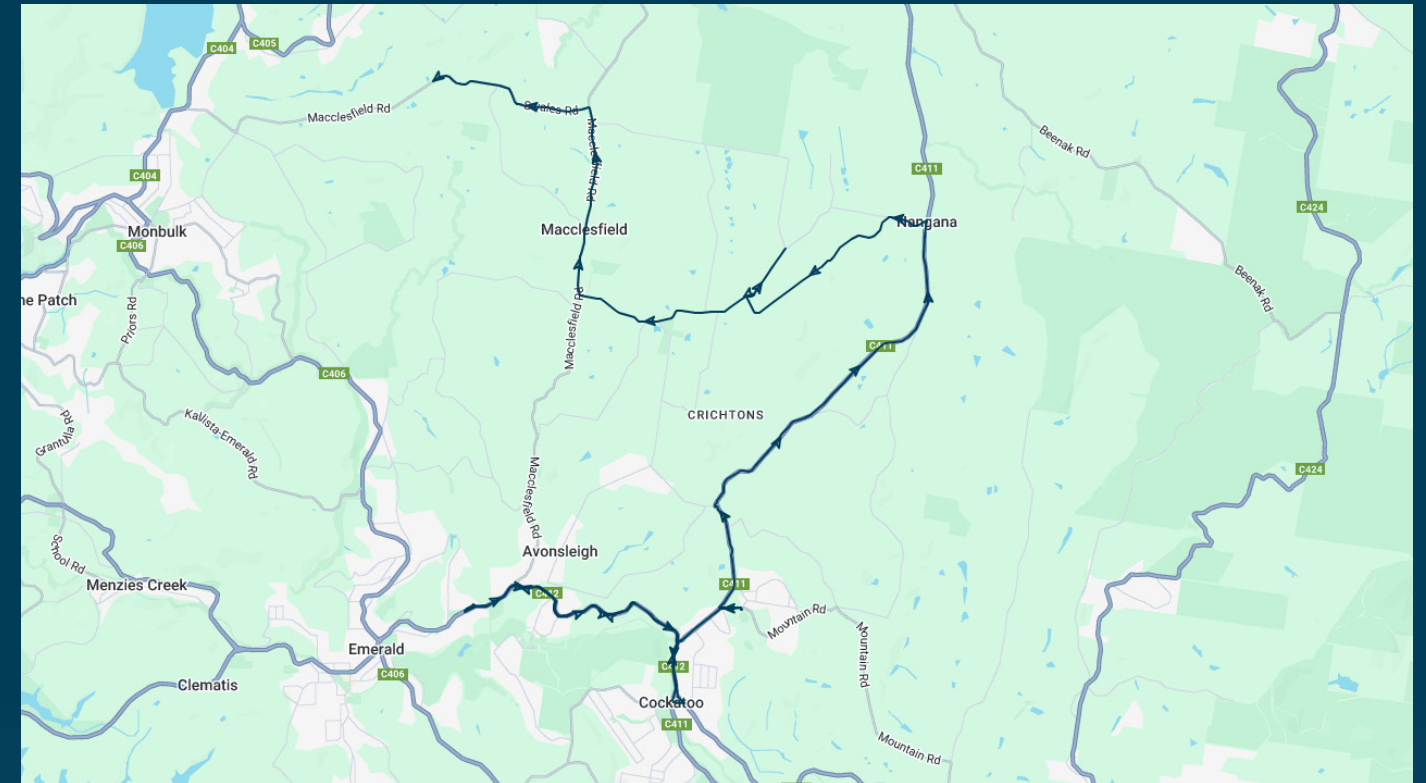

Emerald Secondary College

Route: 5030 (SBSC) | Afternoon

Stop ID	Stop Name	Time	Stop ID	Stop Name	Time
46554	Emerald Secondary College	15:20			
13949	Pakenham Rd/McBride St	15:30			
46554	Emerald Secondary College	15:45			
	Belgrave Ave/Healesville-Koo Wee Rup Rd	15:58			
	Healesville-Koo Wee Rup Rd/Mountain Rd	15:59			
	Fell Rd/Healesville-Koo Wee Rup Rd	15:59			
	Rainy Hill Rd/Healesville-Koo Wee Rup Rd	16:00			
	380 Healesville-Koo Wee Rup Rd	16:01			
	Opp 544 Healesville-Koo Wee Rup Rd	16:02			
	Evans Rd/Healesville-Koo Wee Rup Rd	16:04			
	Miller Rd/Spillers Rd	16:10			
	Coopers Rd/Tschampions Rd	16:12			
	Macclesfield Pony Club/Tschampions Rd	16:12			
	Cherry Rd/Tschampions Rd	16:12			
	Yuruga Dr/Tschampions Rd	16:13			
	Macclesfield Rd/Tschampions Rd	16:13			
	Kirkpatricks Rd/Macclesfield Rd	16:14			
	Stranges Rd/Macclesfield Rd	16:16			
JINSW	Jindabyne Ct/Macclesfield Rd	16:19			

Times listed are estimated times only, it is advised to arrive at your stop earlier than the listed time to avoid missing your bus.

You can also download the Ventura Tracker app to view real time bus locations of all services

Emerald Secondary College

Route: 5030 (SBSC) | Afternoon

TURN DIRECTIONS

Via Left Belgrave-Gembrook Rd, Left Belgrave-Gembrook Rd, Right McBride St, Right Healesville-Koo Wee Rup Rd, Cont Belgrave-Gembrook Rd, Right into Emerald Secondary College, Left Belgrave-Gembrook Rd, Left Healesville-Koo Wee Rup Rd, Right Mountain Rd, Right Recreation Reserve, U-Turn, Left Mountain Rd, Right Healesville-Koo Wee Rup Rd, Right Roundabout, Left Tschampions Rd, Right Spillers Rd, 3 Point Turn at Millers Rd, Cont Tschampions Rd, Right Macclesfield Rd, Left Swales Rd to Jindabyne Ct

To view our list of live tracked services, visit www.venturabus.com.au

Timetable Printed : 30 September 2024