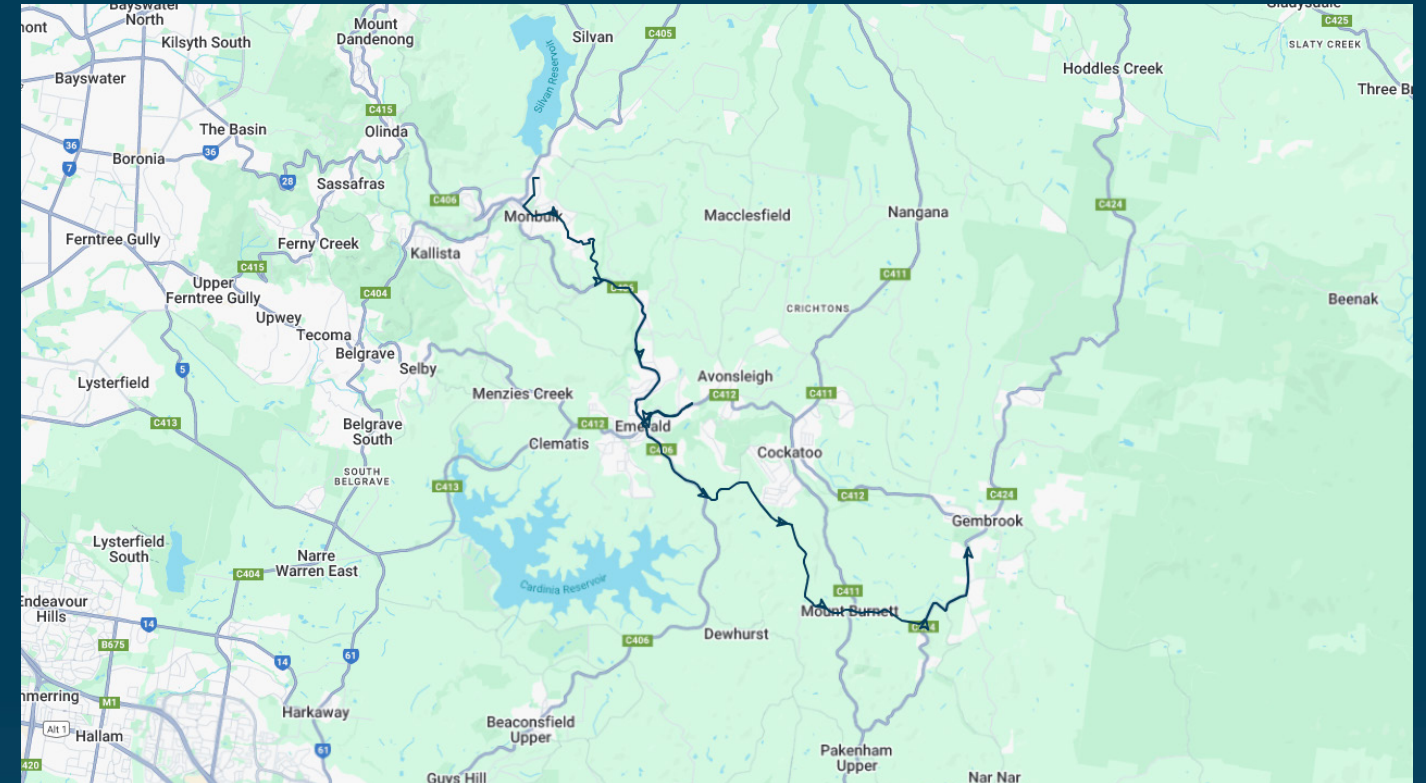

Emerald Secondary College

Route: 5043 (SBSC) | Afternoon

Stop ID	Stop Name	Time	Stop ID	Stop Name	Time
44556	St Paul's Primary School	15:05			
44558	Monbulk College	15:25			
	Holman Rd/Emerald Rd	15:30			
47499	Poplar Cres/Emerald-Monbulk Rd	15:32			
	Lakeside Dr/Emerald-Monbulk Rd	15:36			
	Davey Rd/Emerald-Monbulk Rd	15:37			
13956	Beaconsfield-Emerald Rd	15:38			
46554	Emerald Secondary College	15:40			
22513	Station Ave/Beaconsfield-Emerald Rd	15:44			
22514	Ozone Ave/Beaconsfield-Emerald Rd	15:46			
	Opp 21 Paternoster Rd	15:49			
	Halcyon Grv/Paternoster Rd	15:51			
	View Hill Rd/Patenoster Rd	15:54			
	Matters Rd/Paternoster Rd	15:59			
44811	Mt Burnett Rd/Gembrook Rd	16:00			
	Bessie Creek Rd/Gembrook Rd	16:02			
44812	Mt Eirene Rd/Gembrook Rd	16:03			
44813	Boyd Rd/Gembrook Rd	16:04			
	Watkins Ln/Gembrook Rd	16:07			

Times listed are estimated times only, it is advised to arrive at your stop earlier than the listed time to avoid missing your bus.

You can also download the Ventura Tracker app to view real time bus locations of all services

Emerald Secondary College

Route: 5043 (SBSC) | Afternoon

TURN DIRECTIONS

Via Prices Rd, Left Mt Pleasant Rd, Left Main Rd, Left David Hill Rd, Right into Monbulk College, Left David Hill Rd, Left Emerald-Monbulk Rd, Right Belgrave-Gembrook Rd, u-turn at Beaconsfield-Emerald Rd roundabout, Left into Emerald Secondary College, Right Belgrave-Gembrook Rd, Left Beaconsfield-Emerald Rd, Left Paternoster Rd, Left Pakenham Rd, Right Mt Burnett Rd, Left Gembrook Rd to Watkins Ln

To view our list of live tracked services, visit www.venturabus.com.au

Timetable Printed : 30 September 2024