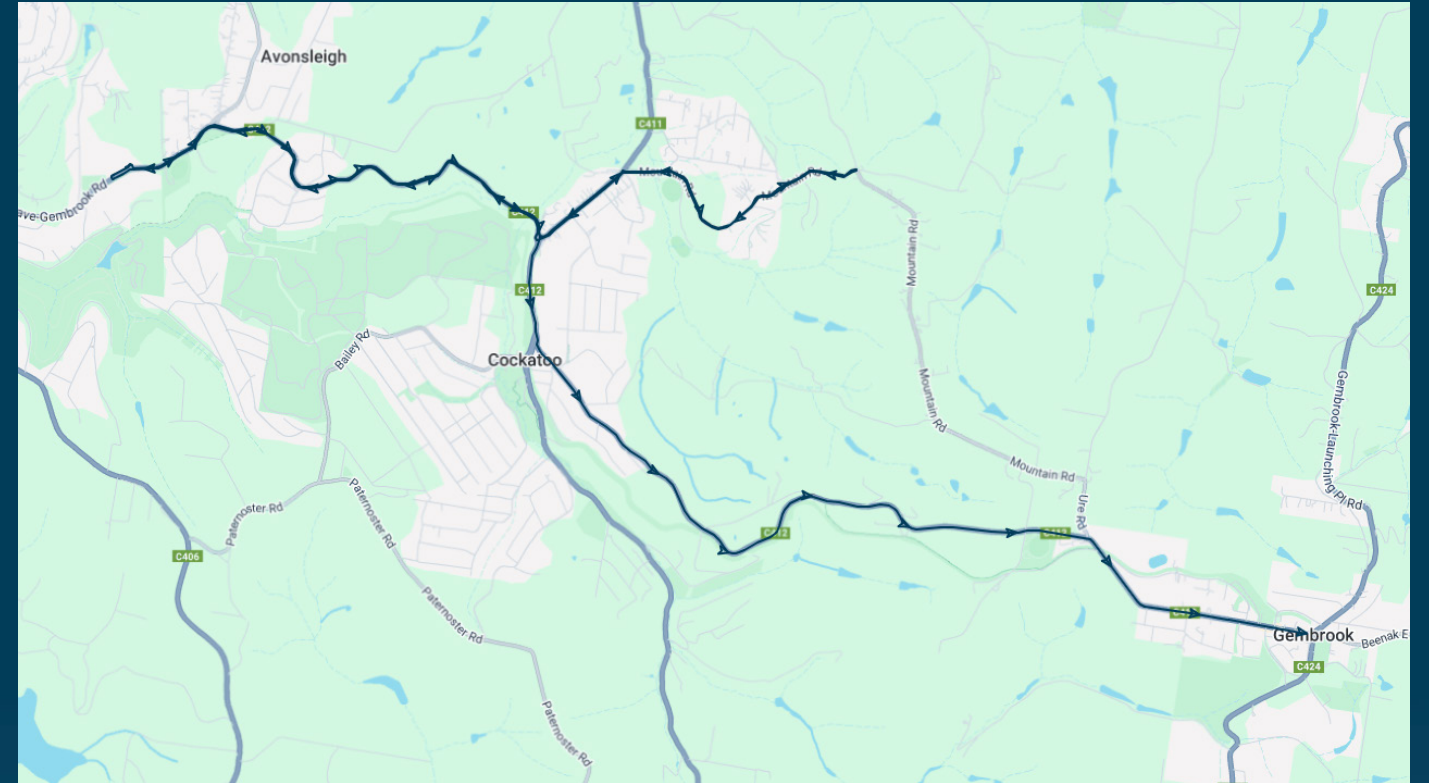

To view our list of live tracked services, visit www.venturabus.com.au

Timetable Printed : 30 September 2024

Emerald Secondary College

Route: 5026 (SBSC) | Afternoon

Stop ID	Stop Name	Time	Stop ID	Stop Name	Time
46554	Emerald Secondary College	15:20			
	Belgrave Ave/Healesville-Koo Wee Rup Rd	15:29			
	Healesville-Koo Wee Rup Rd/Mountain Rd	15:30			
	Biloca Ave/Mountain Rd	15:33			
	Rainy Hill Rd/Mountain Rd	15:35			
	Mountain Rd/Waratah Way	15:37			
46554	Emerald Secondary College	15:51			
13829	Fielder Station/Belgrave-Gembrook Rd	16:01			
13825	Gembrook Primary School/Main St	16:08			
13824	Gembrook Puffing Billy Station/Main St	16:09			
GEMBR	Gembrook Rd/Main St	16:10			

Emerald Secondary College

Route: 5026 (SBSC) | Afternoon

TURN DIRECTIONS

Via Left Belgrave-Gembrook Rd, Left Healesville-Koo Wee Rup Rd, Right Mountain Rd, u-turn at Rainy Hill Rd, Left Woori Yallock Rd, Right Belgrave-Gembrook Rd, Right into Emerald Secondary College, Left Belgrave-Gembrook Rd, Left Belgrave-Gembrook Rd to Gembrook Rd