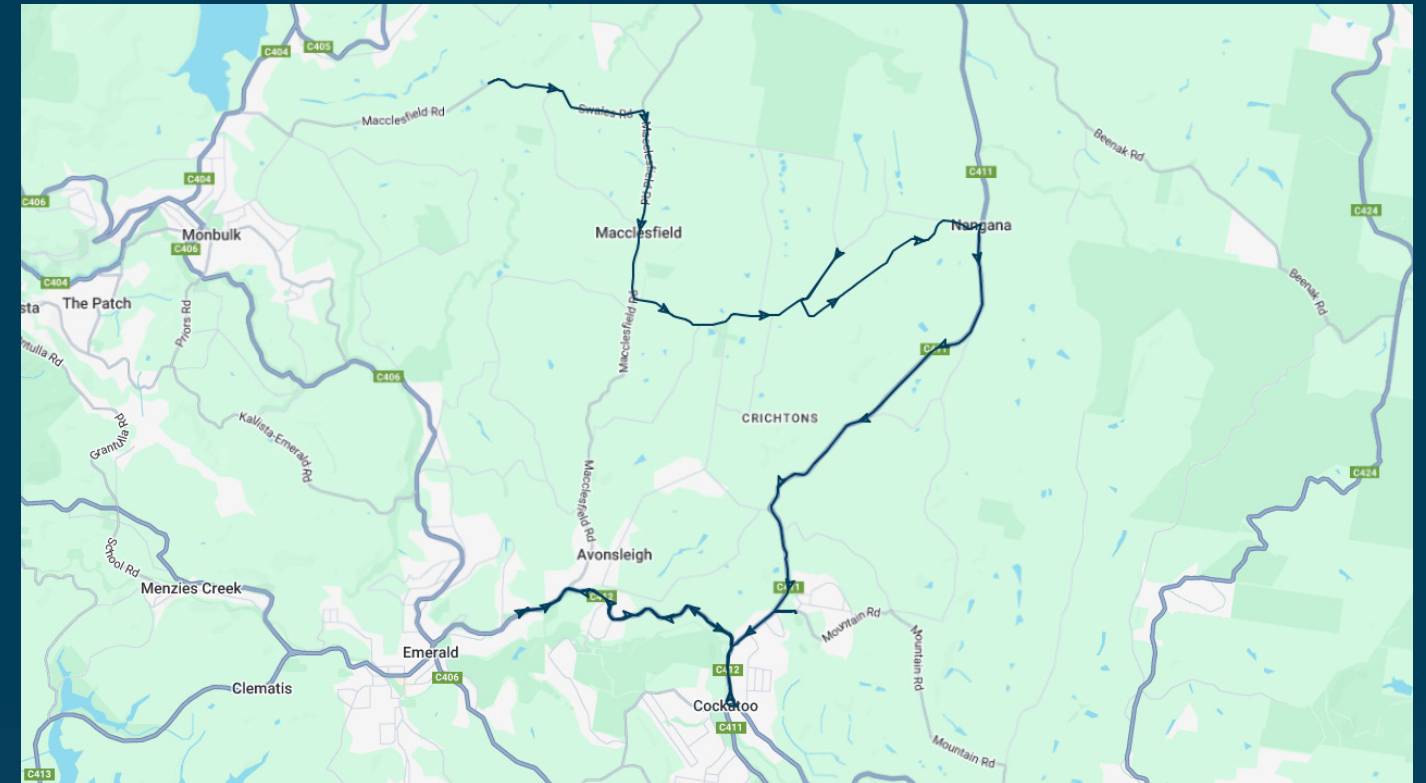

Emerald Secondary College

Route: 5029 (SBSC) | Morning

Stop ID	Stop Name	Time	Stop ID	Stop Name	Time
JINSW	Jindabyne Ct/Macclesfield Rd	07:41			
	Stranges Rd/Macclesfield Rd	07:47			
	Katerina Ln/Macclesfield Rd	07:48			
	Macclesfield Rd/Tschampions Rd	07:49			
	Yuruga Dr/Tschampions Rd	07:50			
	Cherry Rd/Tschampions Rd	07:51			
	Kennedy Rd/Tschampions Rd	07:53			
	Coopers Rd/Tschampions Rd	07:55			
	Millers Rd/Spillers Rd	07:58			
	411 Tschampions Rd	08:00			
	Evans Rd/Healesville-Koo Wee Rup Rd	08:06			
	465 Healesville-Koo Wee Rup Rd	08:07			
	380 Healesville-Koo Wee Rup Rd	08:08			
	Rainy Hill Rd/Healesville-Koo Wee Rup Rd	08:09			
	Fell Rd/Healesville-Koo Wee Rup Rd	08:10			
	Healesville-Koo Wee Rup Rd/Mountain Rd	08:12			
	Belgrave Ave/Healesville-Koo Wee Rup Rd	08:14			
46554	Emerald Secondary College	08:30			
13949	Pakenham Rd/McBride St	08:40			
46554	Emerald Secondary College	08:50			

Times listed are estimated times only, it is advised to arrive at your stop earlier than the listed time to avoid missing your bus.

You can also download the Ventura Tracker app to view real time bus locations of all services

Emerald Secondary College

Route: 5029 (SBSC) | Morning

TURN DIRECTIONS

Via Macclesfield Rd, Cont Swales Rd, Right Macclesfield Rd, Left Tschampions Rd, Left Spillers Rd, 3 Point U Turn at Millers Rd, Cont Spillers Rd, Left Tschampions Rd, Right Healesville-Koo Wee Rup Rd, Left Roundabout, Left Mountain Rd, Right Recreation Reserve, u-turn, Left Mountain Rd, Right Belgrave-Gembrook Rd, Right into Emerald Secondary College, Left Belgrave-Gembrook Rd, Left Belgrave-Gembrook Rd, Right McBride St, Right Pakenham Rd, Cont Belgrave-Gembrook Rd, Right into Emerald Secondary College

To view our list of live tracked services, visit www.venturabus.com.au

Timetable Printed : 30 September 2024