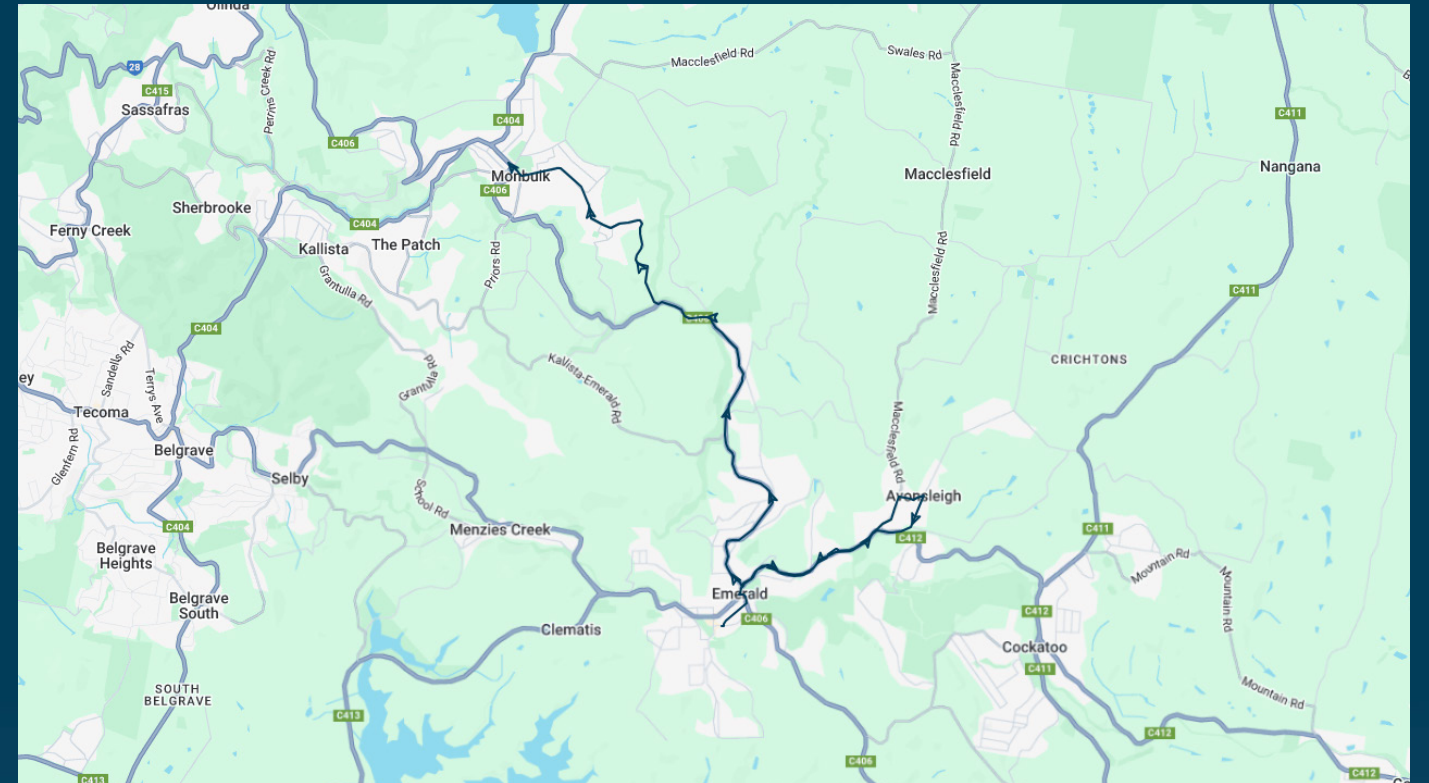

To view our list of live tracked services, visit www.venturabus.com.au

Timetable Printed : 30 September 2024

Emerald Secondary College

Route: 5102 | Afternoon

Stop ID	Stop Name	Time	Stop ID	Stop Name	Time
44503	Emerald Primary School	15:35			
13839	Emerald-Monbulk Rd/Belgrave-G'brook Rd	15:36			
13837	Lawson Rd/Belgrave-Gembrook Rd	15:38			
46554	Emerald Secondary College	15:39			
13836	Macclesfield Rd/Belgrave-Gembrook Rd	15:40			
47500	Avon Rd/Macclesfield Rd	15:41			
47501	Margaret Rd/Avon Rd	15:42			
13952	Margaret Rd/Belgrave-Gembrook Rd	15:43			
13954	Lawson Rd/Belgrave-Gembrook Rd	15:46			
chemn	Charman Ave/Emerald-Monbulk Rd	15:51			
themw	Thomas Rd/Emerald-Monbulk Rd	15:55			
14669	Emerald-Monbulk Rd/Main Rd	16:05			

Emerald Secondary College

Route: 5102 | Afternoon

TURN DIRECTIONS

Via Heroes Ave, Left Kings Rd, Left Beaconsfield-Emerald Rd, Right Belgrave-Gembrook Rd, Left into Emerald Secondary College, Left Belgrave-Gembrook Rd, Left Macclesfield Rd, Right Avon Rd, Right Margaret Rd, Right Belgrave-Gembrook Rd, Right Emerald-Monbulk Rd, Right David Hill Rd, Right Main Rd to Emerald-Monbulk Rd