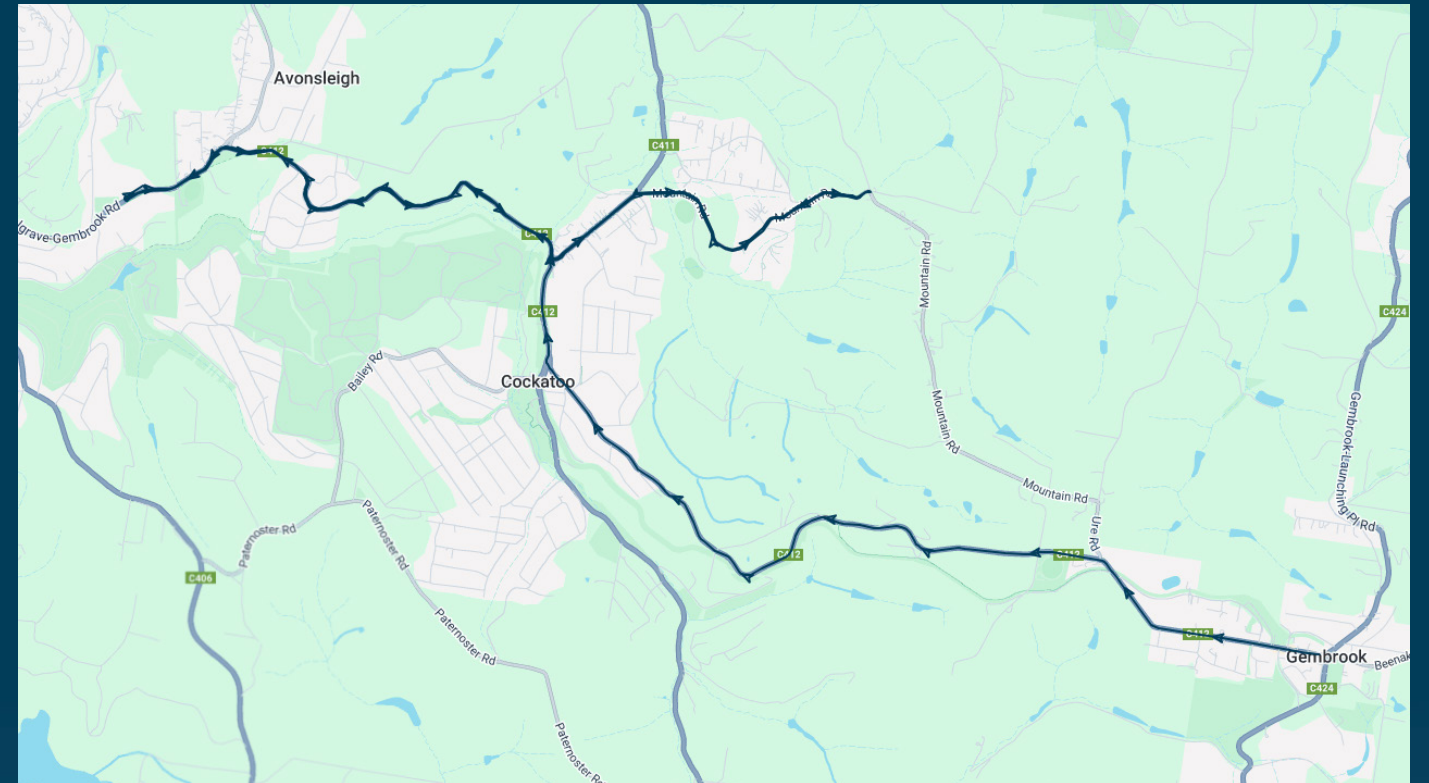

Emerald Secondary College

Route: 5025 (SBSC) | Morning

Stop ID	Stop Name	Time	Stop ID	Stop Name	Time
12561	Gembrook Rd/Main St	08:00			
	Ranges Hotel/Main St	08:02			
13942	Gembrook Primary School/Main St	08:03			
13946	Fielder Station/Belgrave-Gembrook Rd	08:07			
46554	Emerald Secondary College	08:08			
	Rainy Hill Rd/Mountain Rd	08:20			
	Bilocla Ave/Mountain Rd	08:30			
	Waratah Way/Mountain Rd	08:34			
	Woori Yallock Rd/Mountain Rd	08:36			
	Belgrave Ave/Woori Yallock Rd	08:39			
46554	Emerald Secondary College	08:40			

Times listed are estimated times only, it is advised to arrive at your stop earlier than the listed time to avoid missing your bus.

You can also download the Ventura Tracker app to view real time bus locations of all services

Emerald Secondary College

Route: 5025 (SBSC) | Morning

TURN DIRECTIONS

Via Main St, Right Belgrave-Gembrook Rd, Right into Emerald Secondary College, Via Left Belgrave-Gembrook Rd, Left Woori Yallock Rd, Right Mountain Rd, u-turn at Rainy Hill Rd, Right Woori Yallock Rd, Right Belgrave-Gembrook Rd, Right into Emerald Secondary College

To view our list of live tracked services, visit www.venturabus.com.au

Timetable Printed : 30 September 2024

Emerald Secondary College

Route: 5026 (SBSC) | Afternoon

Stop ID	Stop Name	Time	Stop ID	Stop Name	Time
46554	Emerald Secondary College	15:20			
	Belgrave Ave/Healesville-Koo Wee Rup Rd	15:29			
	Healesville-Koo Wee Rup Rd/Mountain Rd	15:30			
	Biloca Ave/Mountain Rd	15:33			
	Rainy Hill Rd/Mountain Rd	15:35			
	Mountain Rd/Waratah Way	15:37			
46554	Emerald Secondary College	15:51			
13829	Fielder Station/Belgrave-Gembrook Rd	16:01			
13825	Gembrook Primary School/Main St	16:08			
13824	Gembrook Puffing Billy Station/Main St	16:09			
GEMBR	Gembrook Rd/Main St	16:10			