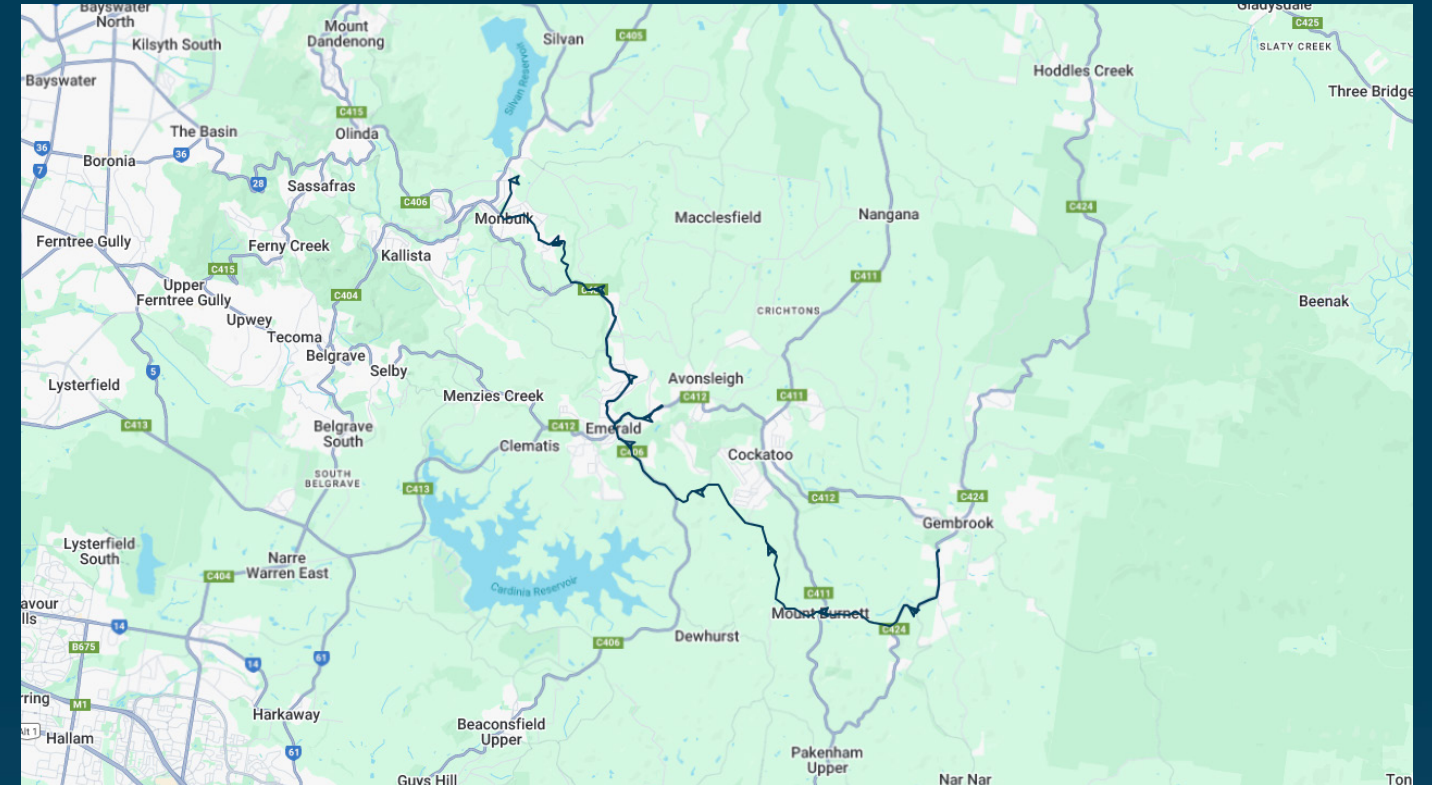

Emerald Secondary College

Route: 5042 (SBSC) | Morning

Stop ID	Stop Name	Time	Stop ID	Stop Name	Time
	Watkins Lane/Gembrook Rd	07:50			
44792	Boyd Rd/Gembrook Rd	07:53			
44793	Mt Eirene Rd/Gembrook Rd	07:54			
	Bessie Creek Rd/Gembrook Rd	07:55			
	Mt Burnett Rd/Gembrook Rd	07:57			
	Matters Rd/Paternoster Rd	07:58			
	Viewhill Rd/Paternoster Rd	08:01			
	Halcyon Gr/Paternoster Rd	08:06			
	21 Paternoster Rd	08:08			
22503	Ozone Ave/Beaconsfield-Emerald Rd	08:10			
22504	Station Ave/Beaconsfield-Emerald Rd	08:12			
46554	Emerald Secondary College	08:15			
13956	Beaconsfield-Emerald Rd	08:19			
	Barnshaw Ln/Emerald-Monbulk Rd	08:20			
	Florence Ave/Emerald-Monbulk Rd	08:22			
	Charman Ave/Emerald-Monbulk Rd	08:24			
	Holman Rd/Emerald-Monbulk Rd	08:27			
44558	Monbulk College	08:32			
44556	St Paul's Primary School	08:38			

Times listed are estimated times only, it is advised to arrive at your stop earlier than the listed time to avoid missing your bus.

You can also download the Ventura Tracker app to view real time bus locations of all services

Emerald Secondary College

Route: 5042 (SBSC) | Morning

TURN DIRECTIONS

Via Gembrook Rd, Right Mt Burnett Rd, Left Pakenham Rd, Right Paternoster Rd, Right Beaconsfield-Emerald Rd, Right Main St, Right Belgrave-Gembrook Rd, Left into Emerald Secondary College, Right Belgrave-Gembrook Rd, u-turn at Beaconsfield-Emerald roundabout, Left Emerald-Monbulk Rd, Right David Hill Rd, Left into Monbulk College, Left David Hill Rd, Right Moores Rd, Left Prices Rd to St Paul's Primary School

To view our list of live tracked services, visit www.venturabus.com.au

Timetable Printed : 30 September 2024