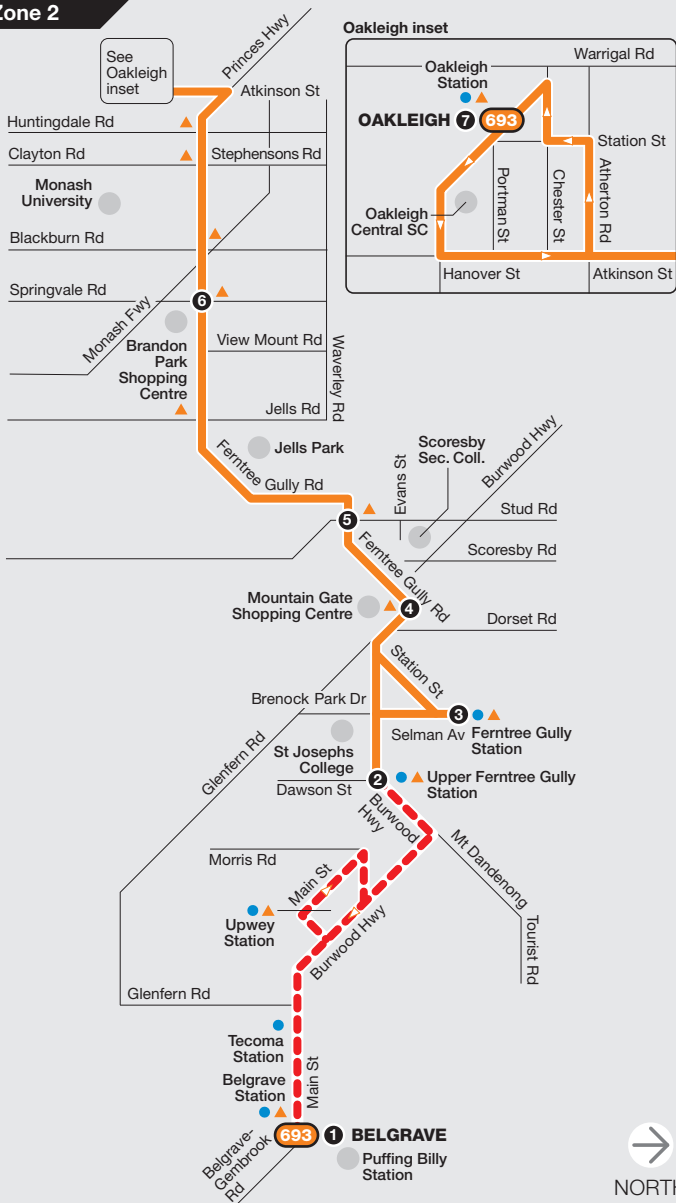

# Belgrave to Oakleigh

Route 693 via Ferntree Gully > Brandon Park

Zone 2

15/03/12

For more information visit [ptv.vic.gov.au](http://ptv.vic.gov.au) or call 1800 800 007 (6am – midnight daily)

MAP NOT TO SCALE