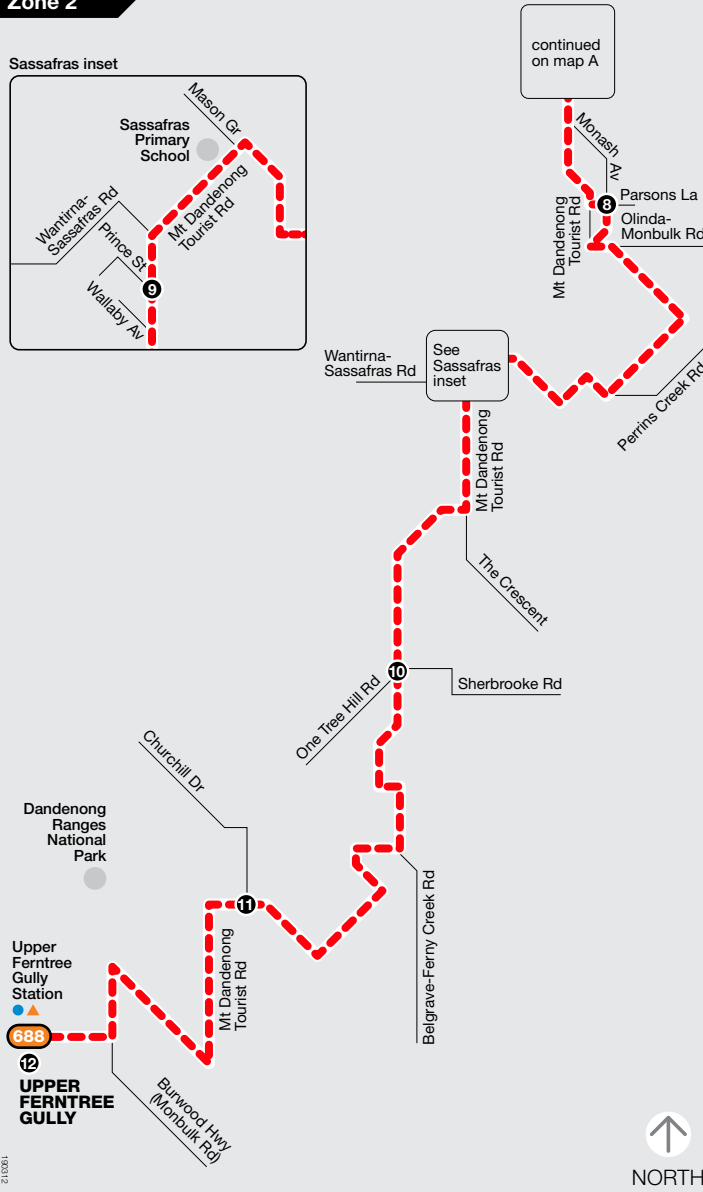

Croydon to Upper Ferntree Gully Map A

Croydon to Upper Ferntree Gully Map B

Route 688 via Olinda

Route 688 via Olinda

Zone 2

Zone 2

Route deviation

Ticketing zone

Zone 2
 Connecting train
 Connecting bus
 Timing point

For more information visit ptv.vic.gov.au or call 1800 800 007 (6am – midnight daily)
 MAP NOT TO SCALE

Ticketing zone

Zone 2
 Connecting train
 Connecting bus
 Timing point

For more information visit ptv.vic.gov.au or call 1800 800 007 (6am – midnight daily)
 MAP NOT TO SCALE