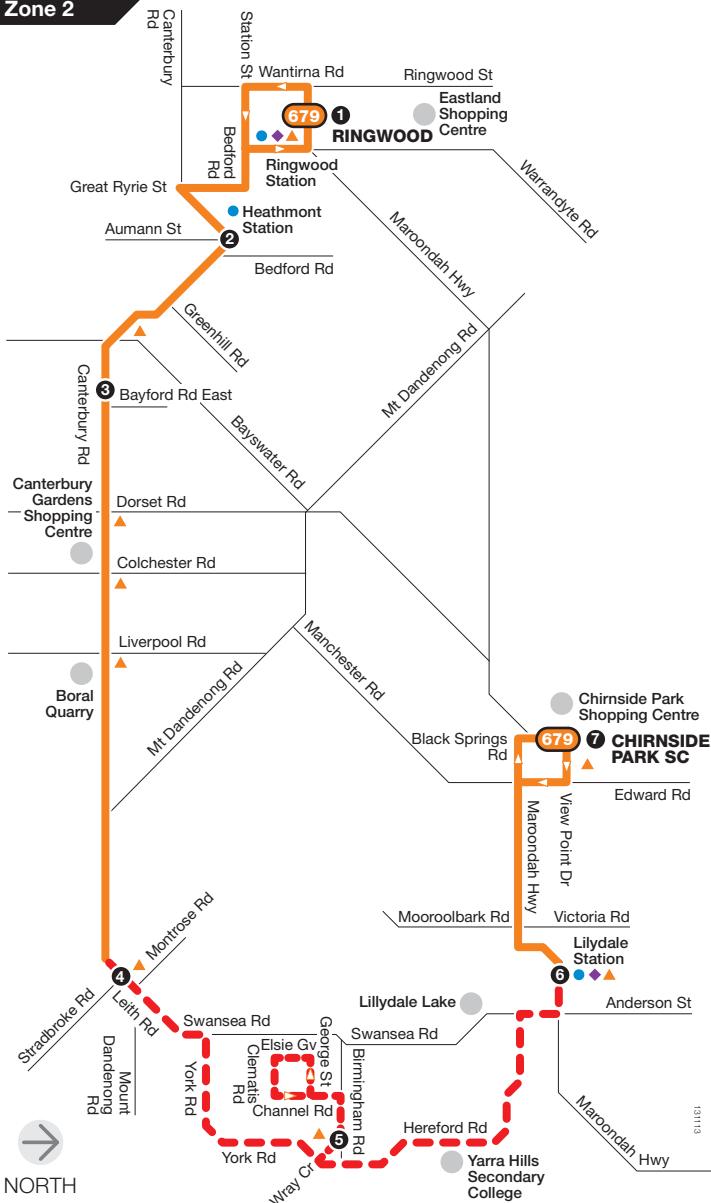

# Ringwood to Chirnside Park SC

Route 679 via Montrose > Mt Evelyn > Lilydale

Zone 2

NORTH

Ticketing zone

Single zone

Connecting train  
Connecting tram  
Connecting bus  
Major stop

For more information visit [ptv.vic.gov.au](http://ptv.vic.gov.au) or call 1800 800 007 (6am – midnight daily)

MAP NOT TO SCALE